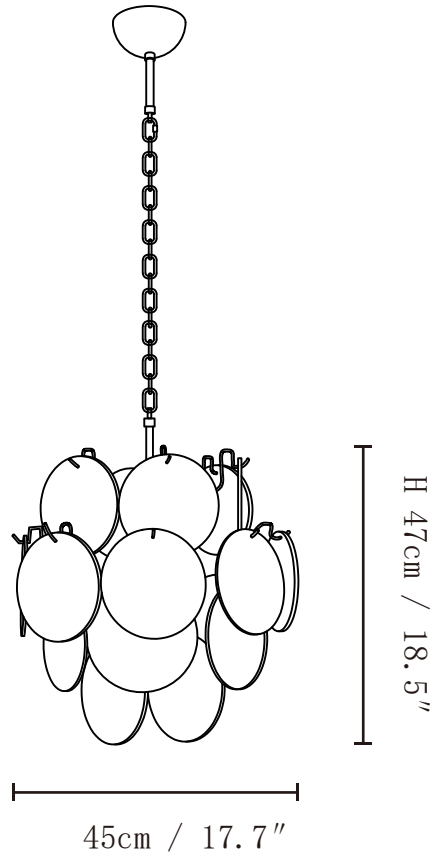

# SPECIFICATION SHEET

---

## SPECIFICATION DETAILS

\*For custom options, consult factory for details

Fixture Dimensions	Ø 17.7" x H 18.5"
Light source	E14 (bulb not included)
Wattage	MAX 15W incandescent bulb or LED equivalent.
Voltage	AC 110-240V
Mounting	Hardwired
Dimming	Compatible with dimmable bulbs (bulb not included)
Control method	Compatible with common wall switches(not included)
Finishes	Nickel
Shade Details	Blue Glass
Material	Metal, Glass
Rod Length	Chain lengths range between 11.8", the length can be specified according to needs