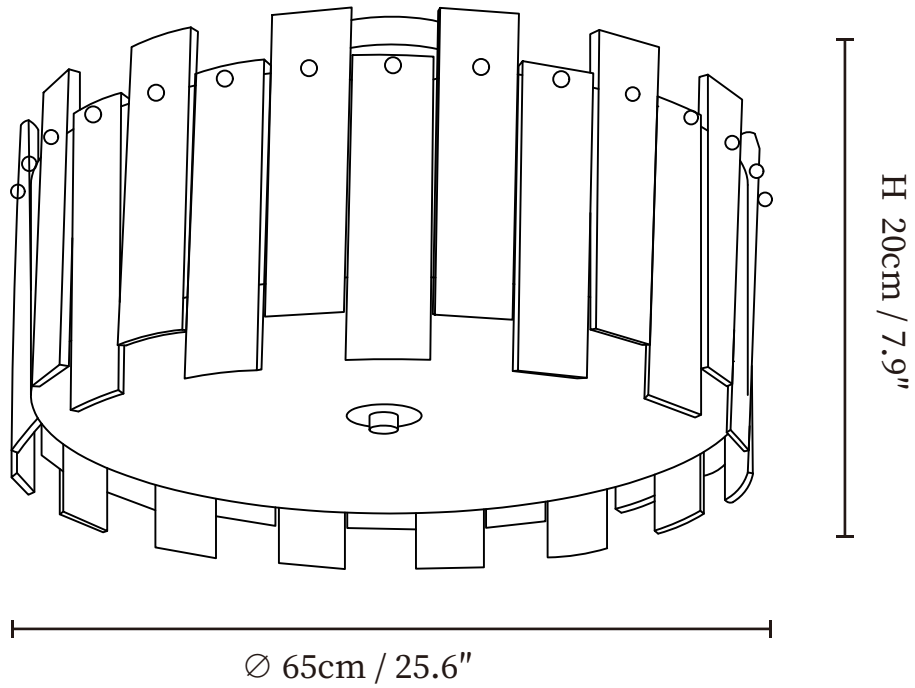

SPECIFICATION SHEET

SPECIFICATION DETAILS

*For custom options, consult factory for details

Fixture Dimensions	Ø 25.6" x H 7.9"
Light source	E26 or E27 (bulb not included)
Wattage	MAX 40W incandescent bulb or LED equivalent.
Voltage	AC 110-240V
Mounting	Hardwired.
Dimming	Please purchase dimmable light bulbs separately.
Control method	Compatible with common wall switches (not included)
Finishes	Brass
Shade Details	Clear
Material	Brass, Glass