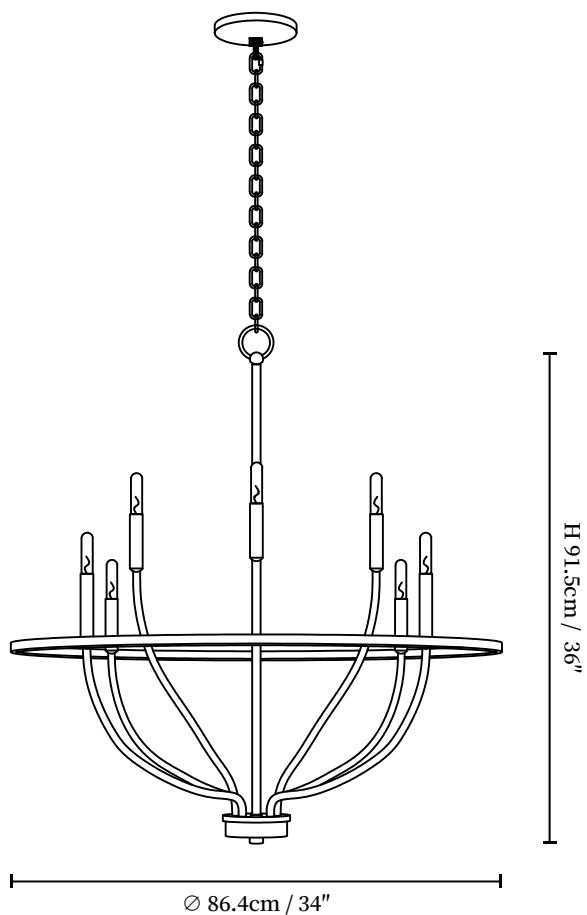

## SPECIFICATION DETAILS

\*For custom options, consult factory for details

<b>Fixture Dimensions</b>	D 34" x H 36" (8-lights)
<b>Light source</b>	E14 (bulb not included)
<b>Wattage</b>	MAX 15W incandescent bulb or LED equivalent.
<b>Voltage</b>	AC 110-240V
<b>Mounting</b>	Hardwired.
<b>Dimming</b>	Compatible with dimmable bulbs (bulb not included)
<b>Control method</b>	Compatible with common wall switches(not included)
<b>Finishes</b>	Black, Gold, Nickel.
<b>Shade Details</b>	White.
<b>Material</b>	Metal, Fabric.
<b>Hanging Length</b>	Chain lengths range between 11.8", the length can be specified according to needs

## SPECIFICATION DETAILS

\*For custom options, consult factory for details

<b>Fixture Dimensions</b>	D 40" x H 40" (12-lights)
<b>Light source</b>	E14 (bulb not included)
<b>Wattage</b>	MAX 15W incandescent bulb or LED equivalent.
<b>Voltage</b>	AC 110-240V
<b>Mounting</b>	Hardwired.
<b>Dimming</b>	Compatible with dimmable bulbs (bulb not included)
<b>Control method</b>	Compatible with common wall switches (not included)
<b>Finishes</b>	Black, Gold, Nickel.
<b>Shade Details</b>	White.
<b>Material</b>	Metal, Fabric.
<b>Hanging Length</b>	Chain lengths range between 11.8", the length can be specified according to needs