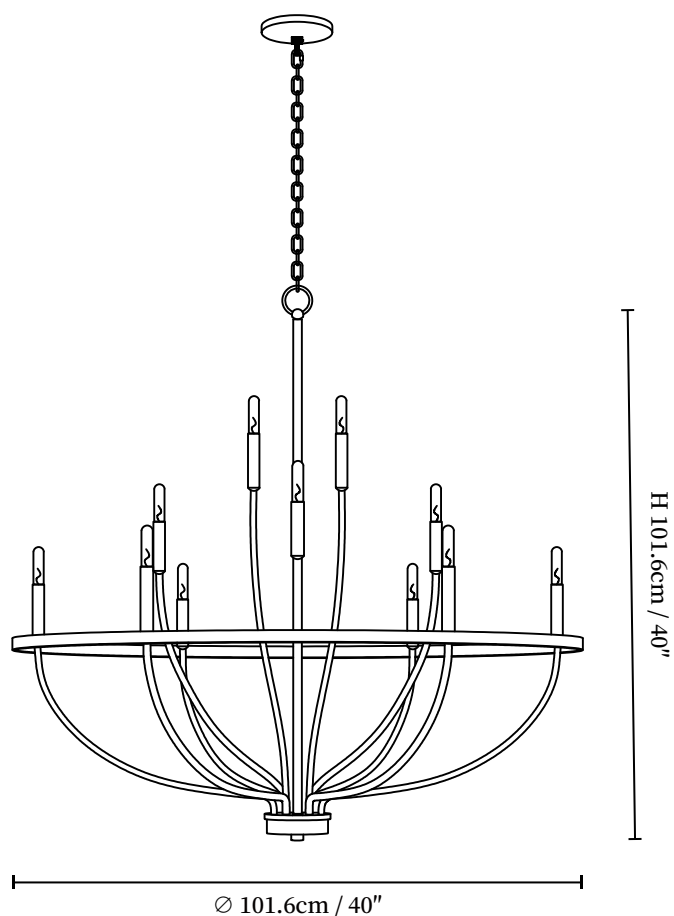

## SPECIFICATION DETAILS

\*For custom options, consult factory for details

<b>Fixture Dimensions</b>	D 34" x H 36" (8-lights)
<b>Light source</b>	E14 (bulb not included)
<b>Wattage</b>	MAX 15W incandescent bulb or LED equivalent.
<b>Voltage</b>	AC 110-240V
<b>Mounting</b>	Hardwired.
<b>Dimming</b>	Compatible with dimmable bulbs (bulb not included)
<b>Control method</b>	Compatible with common wall switches(not included)
<b>Finishes</b>	Black, Gold, Nickel.
<b>Shade Details</b>	White.
<b>Material</b>	Metal, Fabric.
<b>Hanging Length</b>	Chain lengths range between 11.8", the length can be specified according to needs

## SPECIFICATION DETAILS

\*For custom options, consult factory for details

<b>Fixture Dimensions</b>	D 40" x H 40" (12-lights)
<b>Light source</b>	E14 (bulb not included)
<b>Wattage</b>	MAX 15W incandescent bulb or LED equivalent.
<b>Voltage</b>	AC 110-240V
<b>Mounting</b>	Hardwired.
<b>Dimming</b>	Compatible with dimmable bulbs (bulb not included)
<b>Control method</b>	Compatible with common wall switches (not included)
<b>Finishes</b>	Black, Gold, Nickel.
<b>Shade Details</b>	White.
<b>Material</b>	Metal, Fabric.
<b>Hanging Length</b>	Chain lengths range between 11.8", the length can be specified according to needs