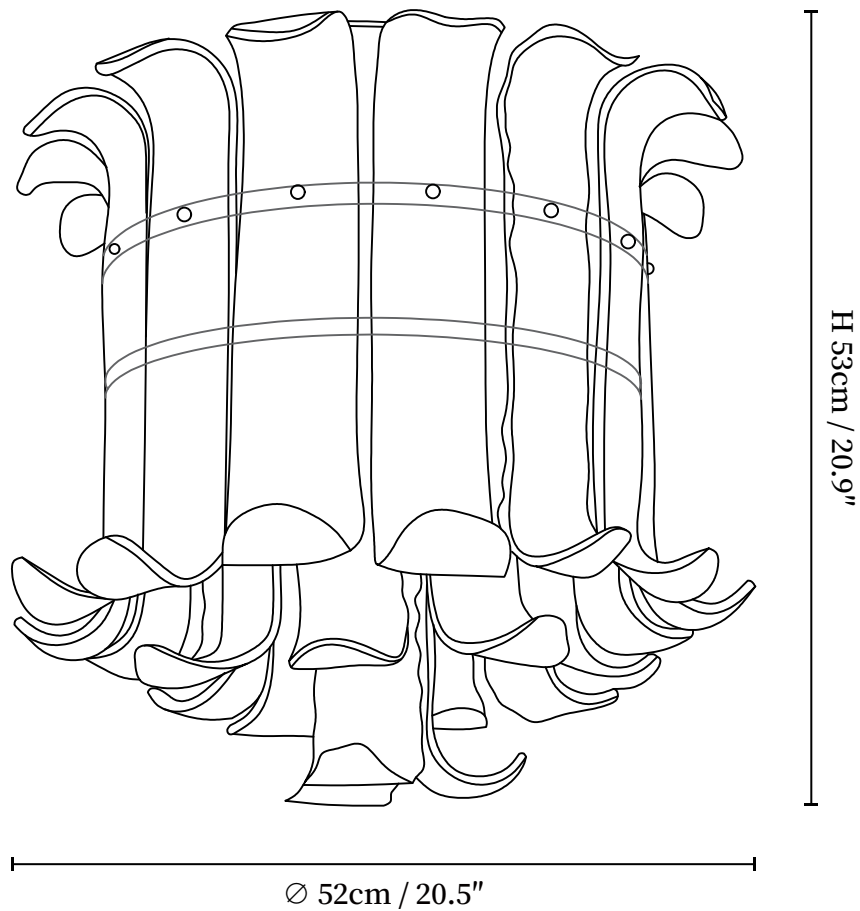

SPECIFICATION SHEET

SPECIFICATION DETAILS

*For custom options, consult factory for details

Fixture Dimensions	D 20.5" x H 20.9"
Light source	E14 (bulb not included)
Wattage	MAX 15W incandescent bulb or LED equivalent.
Voltage	AC 110-240V
Mounting	Hardwired.
Dimming	Please purchase dimmable light bulbs separately.
Control method	Compatible with common wall switches (not included)
Finishes	Chrome.
Shade Details	Green.
Material	Metal, Glass.