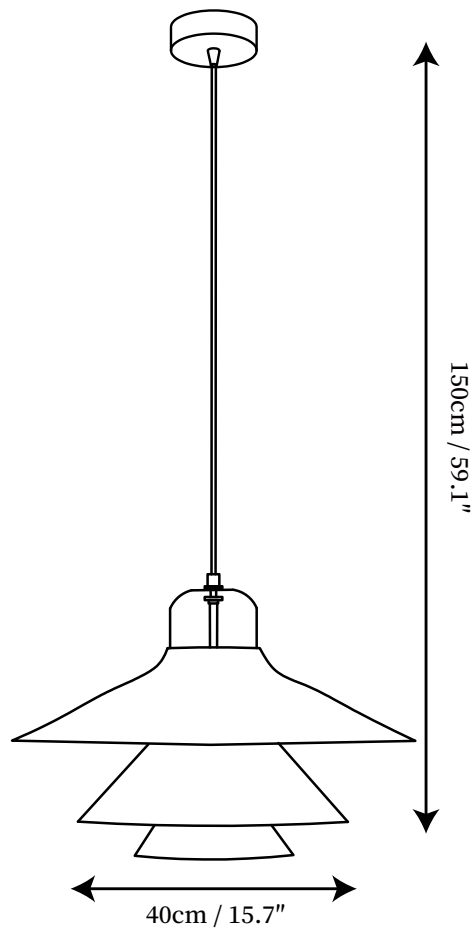

SPECIFICATION SHEET

SPECIFICATION DETAILS

*For custom options, consult factory for details

Fixture Dimensions	D 11.8" x H 59.1"
Light source	E26 or E27 (bulb not included)
Wattage	MAX 40W incandescent bulb or LED equivalent.
Voltage	AC 110-240V
Mounting	Hardwired.
Dimming	Compatible with dimmable bulbs (bulb not included)
Control method	Compatible with common wall switches(not included)
Finishes	White, Red, Green
Shade Details	White
Material	Aluminum, Glass
Wire Length	The standard length of the cord is 59" (150 cm), the length is adjustable.

SPECIFICATION SHEET

SPECIFICATION DETAILS

*For custom options, consult factory for details

Fixture Dimensions	D 15.7" x H 59.1"
Light source	E26 or E27 (bulb not included)
Wattage	MAX 40W incandescent bulb or LED equivalent.
Voltage	AC 110-240V
Mounting	Hardwired.
Dimming	Compatible with dimmable bulbs (bulb not included)
Control method	Compatible with common wall switches (not included)
Finishes	White, Red, Green
Shade Details	White
Material	Aluminum, Glass
Wire Length	The standard length of the cord is 59" (150 cm), the length is adjustable.