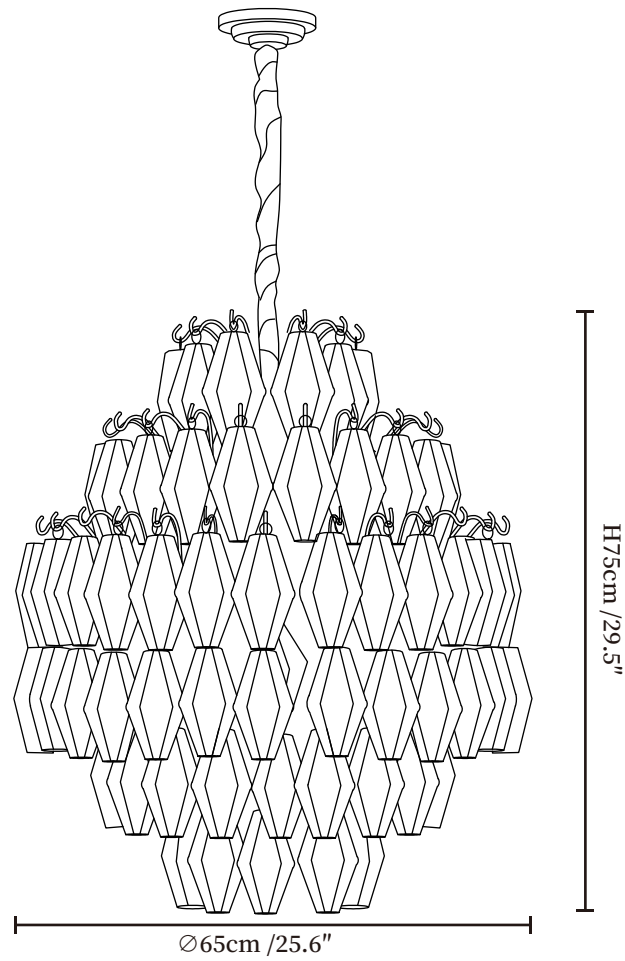

SPECIFICATION SHEET

SPECIFICATION DETAILS

*For custom options, consult factory for details

Fixture Dimensions	Ø 25.6" x H 29.5"
Light source	E12 or E14 (bulb not included)
Wattage	MAX 15W incandescent bulb or LED equivalent.
Voltage	AC 110-240V
Mounting	Hardwired.
Dimming	Compatible with dimmable bulbs (bulb not included)
Control method	Compatible with common wall switches (not included)
Finishes	Gold.
Shade Details	Smoke Gray.
Material	Metal, Glass.
Hanging Length	Chain lengths range between 11.8", the length can be specified according to needs