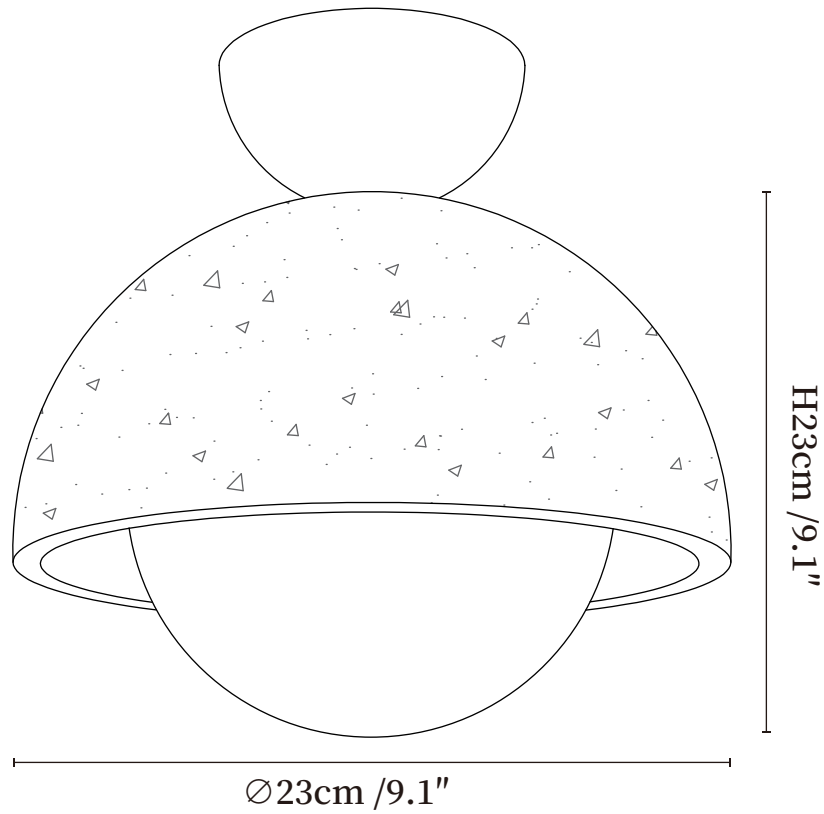

SPECIFICATION SHEET

SPECIFICATION DETAILS

*For custom options, consult factory for details

Fixture Dimensions	$\text{Ø} 5.9'' \times \text{H} 6.3'' \text{Ø} 9.1'' \times \text{H} 9.1''$
Light source	G9 (bulb not included)
Wattage	MAX5W incandescent bulb or LED equivalent.
Voltage	AC 110-240V
Mounting	Hardwired.
Dimming	Please purchase dimmable light bulbs separately.
Control method	Compatible with common wall switches (not included)
Finishes	Yellow Travertine, Wood Color, Walnut Color.
Shade Details	White.
Material	Yellow Travertine, Glass, Metal.