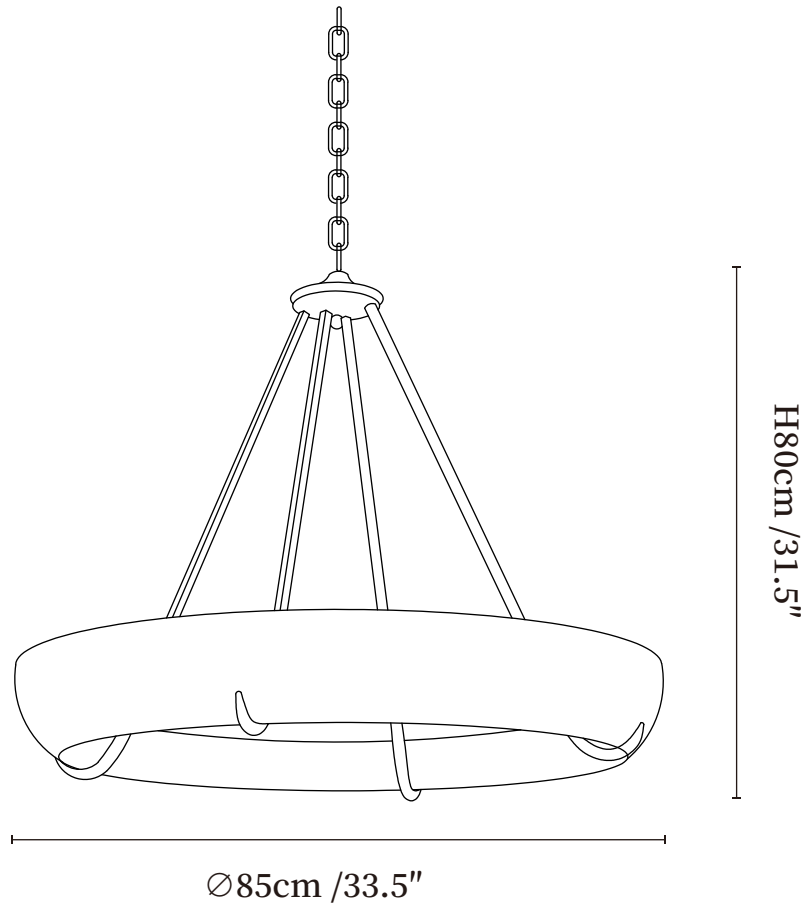

SPECIFICATION SHEET

SPECIFICATION DETAILS

*For custom options, consult factory for details

Fixture Dimensions	Ø 33.5" x H 31.5"
Light source	Integrated LED
Wattage	~ 5W
Voltage	AC 110-240V
Dimming	Not supported
CRI(Ra)	90+ CRI
Mounting	Hardwired.
LED Rated Life	30000 hours
Color Temperature	Warm Light (3000K), Neutral Light (4000K), Cool Light (6000K)
Control method	Compatible with common wall switches(not included)
Finishes	Black.
Shadow Details	White.
Material	Metal, Alabaster.
Rod Length	Suspension rod is 19.7", and can be spliced as needed.