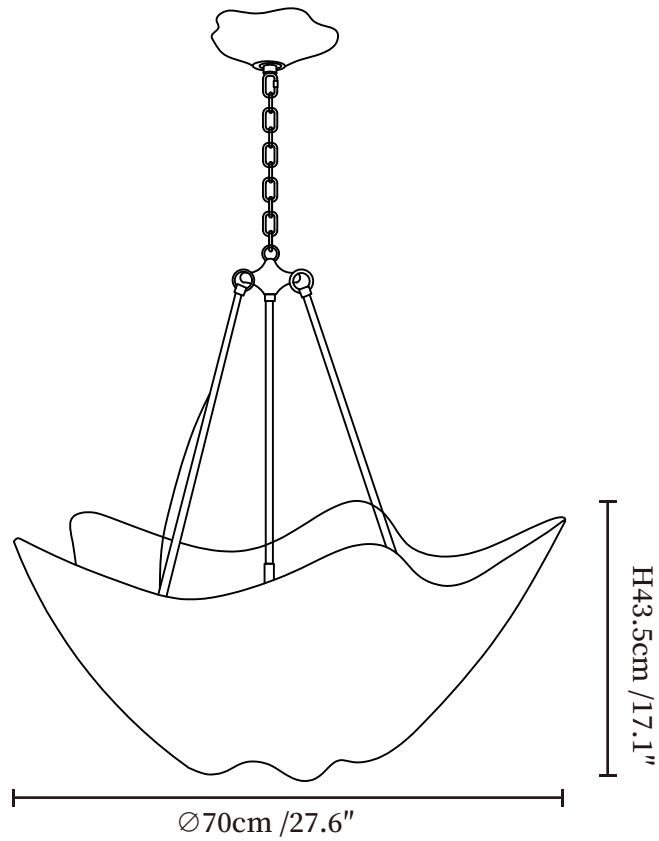

# SPECIFICATION SHEET

---

## SPECIFICATION DETAILS

\*For custom options, consult factory for details

<b>Fixture Dimensions</b>	Ø 27.6" x H 17.1"
<b>Light source</b>	E26 or E27(bulb not included)
<b>Wattage</b>	MAX40W incandescent bulb or LED equivalent.
<b>Voltage</b>	AC 110-240V
<b>Mounting</b>	Hardwired.
<b>Dimming</b>	Compatible with dimmable bulbs (bulb not included)
<b>Control method</b>	Compatible with common wall switches(not included)
<b>Finishes</b>	Gold.
<b>Shade Details</b>	White.
<b>Material</b>	Plaster, Metal.
<b>Hanging Length</b>	Chain lengths range between 19.7", the length can be specified according to needs