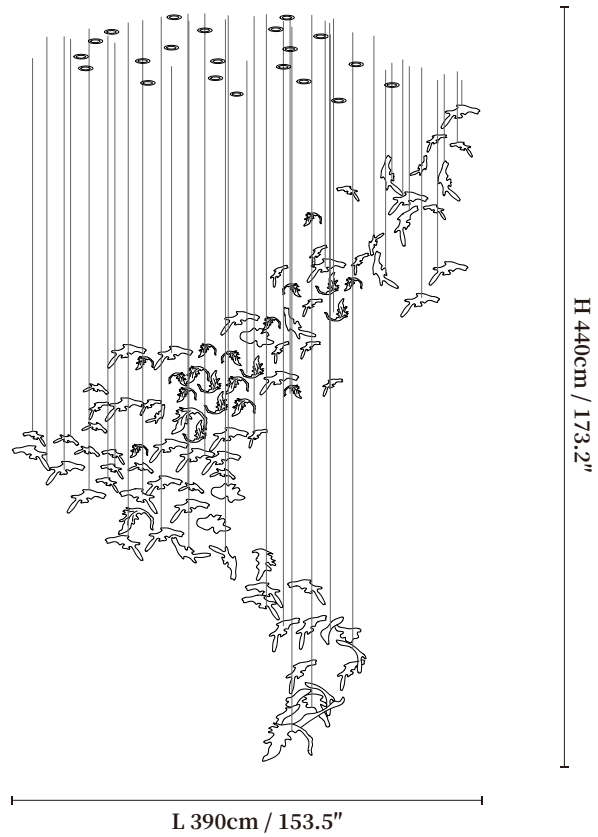

SPECIFICATION SHEET

SPECIFICATION DETAILS

*For custom options, consult factory for details

Fixture Dimensions	L 153.5" x H 106.3" x OH 173.2"
Light source	Integrated LED
Wattage	Total power ~24 watts
Voltage	AC 110-240V
Dimming	Not supported
CRI(Ra)	90+CRI
Mounting	Hardwired.
LED Rated Life	50000 hours
Color Temperature	Warm Light (3000K), Neutral Light (4000K), Cool Light (6000K)
Control method	Compatible with common wall switches (not included)
Finishes	Amber, Clear, Gold
Shade Details	Amber, Clear, Gold
Material	Metal, Glass
Wire Length	The standard length of the cord is 59" (150 cm), the length is adjustable.