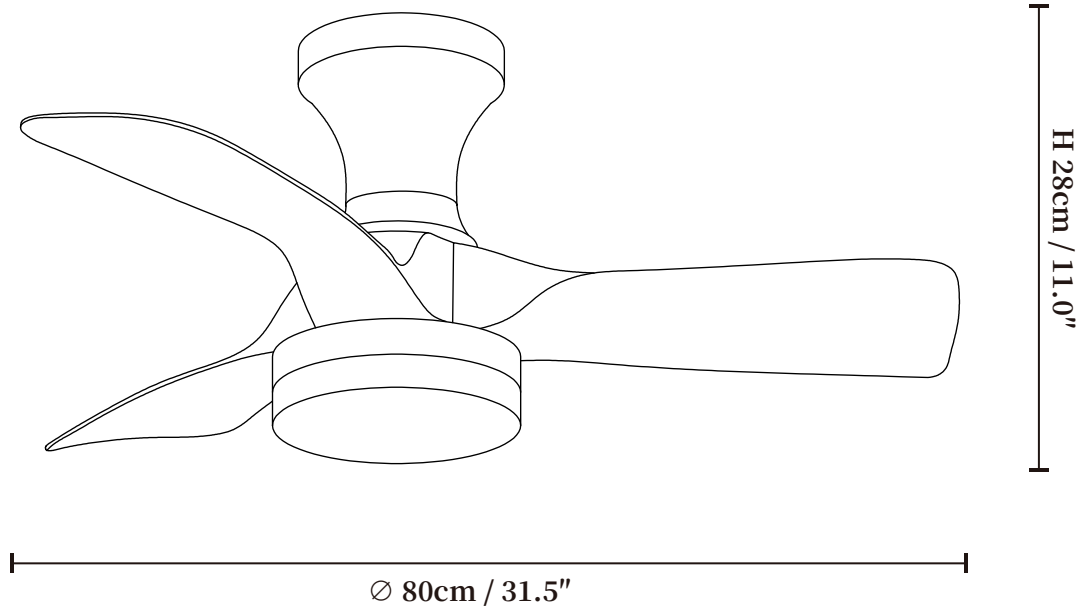

SPECIFICATION SHEET

SPECIFICATION DETAILS

*For custom options, consult factory for details

Fixture Dimensions	Ø 27.6" x H 11.0"
Light source	Integrated LED
Wattage	48W
Voltage	AC 110-240V
Mounting	Hardwired
CRI(Ra)	90+CRI
LED Rated Life	50000 hours
Color Temperature	Warm Light (3000K), Neutral Light (4000K), Cool Light (6000K)
Control method	Remote control.
Dimming	Three-color dimming.
Finishes	Walnut Wood Grain, Wood Grain, White, Black
Shade Details	White
Material	Metal frame, ABS blades, acrylic shade, pure copper motor

SPECIFICATION SHEET

SPECIFICATION DETAILS

*For custom options, consult factory for details

Fixture Dimensions	Ø 31.5" x H 11.0"
Light source	Integrated LED
Wattage	48W
Voltage	AC 110-240V
Mounting	Hardwired
CRI(Ra)	90+CRI
LED Rated Life	50000 hours
Color Temperature	Warm Light (3000K), Neutral Light (4000K), Cool Light (6000K)
Control method	Remote control.
Dimming	Three-color dimming.
Finishes	Walnut Wood Grain, Wood Grain, White, Black
Shade Details	White
Material	Metal frame, ABS blades, acrylic shade, pure copper motor