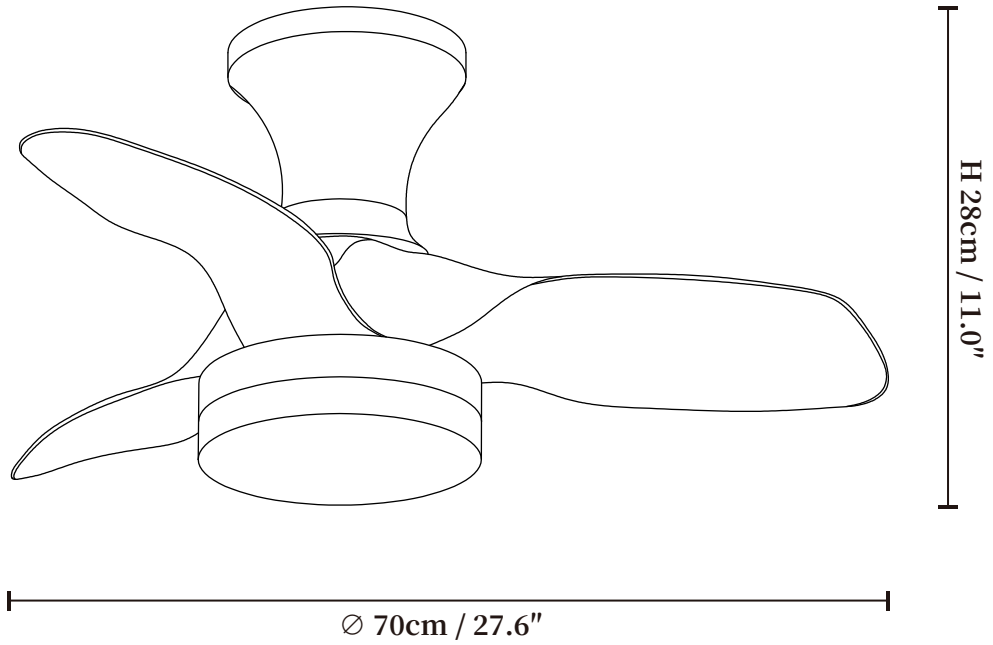

SPECIFICATION SHEET

SPECIFICATION DETAILS

*For custom options, consult factory for details

Fixture Dimensions	Ø 27.6" x H 11.0"
Light source	Integrated LED
Wattage	48W
Voltage	AC 110-240V
Mounting	Hardwired
CRI(Ra)	90+CRI
LED Rated Life	50000 hours
Color Temperature	Warm Light (3000K), Neutral Light (4000K), Cool Light (6000K)
Control method	Remote control.
Dimming	Three-color dimming.
Finishes	Walnut Wood Grain, Wood Grain, White, Black
Shade Details	White
Material	Metal frame, ABS blades, acrylic shade, pure copper motor

SPECIFICATION SHEET

SPECIFICATION DETAILS

*For custom options, consult factory for details

Fixture Dimensions	Ø 31.5" x H 11.0"
Light source	Integrated LED
Wattage	48W
Voltage	AC 110-240V
Mounting	Hardwired
CRI(Ra)	90+CRI
LED Rated Life	50000 hours
Color Temperature	Warm Light (3000K), Neutral Light (4000K), Cool Light (6000K)
Control method	Remote control.
Dimming	Three-color dimming.
Finishes	Walnut Wood Grain, Wood Grain, White, Black
Shade Details	White
Material	Metal frame, ABS blades, acrylic shade, pure copper motor