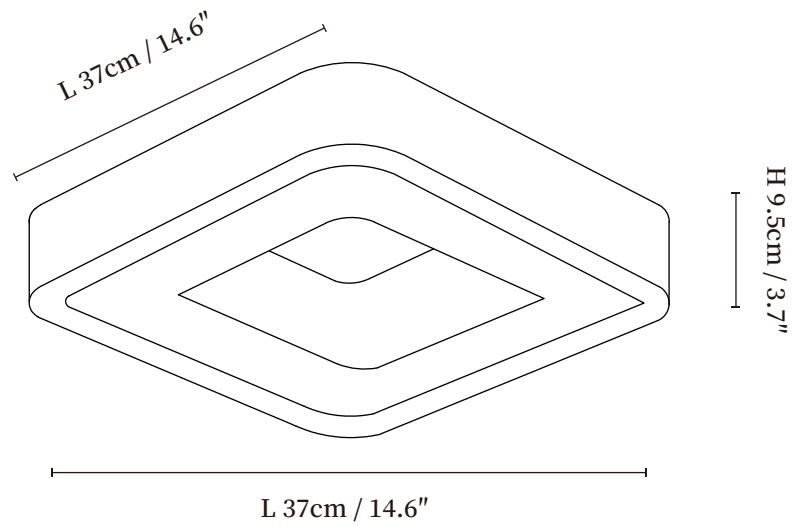

SPECIFICATION SHEET

SPECIFICATION DETAILS

*For custom options, consult factory for details

Fixture Dimensions	Ø 23.6" x H 3.7"
Light source	Integrated LED
Wattage	~48W
Voltage	AC 110-240V
Dimming	Not supported
CRI(Ra)	90+CRI
Mounting	Hardwired.
LED Rated Life	30000 hours
Color Temperature	Warm Light (3000K), Neutral Light (4000K), Cool Light (6000K)
Control method	Compatible with common wall switches(not included)
Finishes	Wood Color.
Shade Details	White.
Material	Wood, Acrylic.

SPECIFICATION SHEET

SPECIFICATION DETAILS

*For custom options, consult factory for details

Fixture Dimensions	L 14.6" x W 14.6" x H 3.7"
Light source	Integrated LED
Wattage	~30W
Voltage	AC 110-240V
Dimming	Not supported
CRI(Ra)	90+CRI
Mounting	Hardwired.
LED Rated Life	30000 hours
Color Temperature	Warm Light (3000K), Neutral Light (4000K), Cool Light (6000K)
Control method	Compatible with common wall switches(not included)
Finishes	Wood Color.
Shade Details	White.
Material	Wood, Acrylic.

SPECIFICATION SHEET

SPECIFICATION DETAILS

*For custom options, consult factory for details

Fixture Dimensions	L 19.7" x W 19.7" x H 3.7"
Light source	Integrated LED
Wattage	~40W
Voltage	AC 110-240V
Dimming	Not supported
CRI(Ra)	90+CRI
Mounting	Hardwired.
LED Rated Life	30000 hours
Color Temperature	Warm Light (3000K), Neutral Light (4000K), Cool Light (6000K)
Control method	Compatible with common wall switches (not included)
Finishes	Wood Color.
Shade Details	White.
Material	Wood, Acrylic.

SPECIFICATION SHEET

SPECIFICATION DETAILS

*For custom options, consult factory for details

Fixture Dimensions	L 28.3" x W 14.6" x H 3.7"
Light source	Integrated LED
Wattage	~48W
Voltage	AC 110-240V
Dimming	Not supported
CRI(Ra)	90+CRI
Mounting	Hardwired.
LED Rated Life	30000 hours
Color Temperature	Warm Light (3000K), Neutral Light (4000K), Cool Light (6000K)
Control method	Compatible with common wall switches (not included)
Finishes	Wood Color.
Shade Details	White.
Material	Wood, Acrylic.