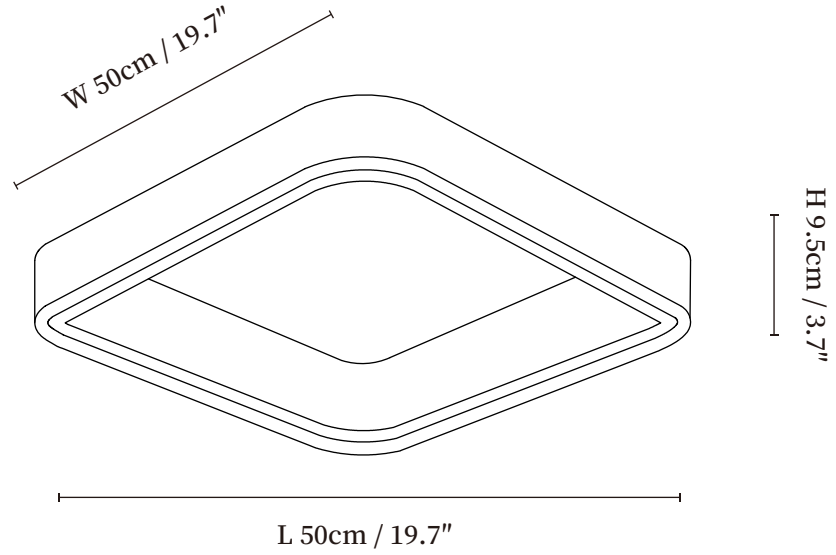

SPECIFICATION SHEET

SPECIFICATION DETAILS

*For custom options, consult factory for details

Fixture Dimensions	Ø 23.6" x H 3.7"
Light source	Integrated LED
Wattage	~48W
Voltage	AC 110-240V
Dimming	Not supported
CRI(Ra)	90+CRI
Mounting	Hardwired.
LED Rated Life	30000 hours
Color Temperature	Warm Light (3000K), Neutral Light (4000K), Cool Light (6000K)
Control method	Compatible with common wall switches(not included)
Finishes	Wood Color.
Shade Details	White.
Material	Wood, Acrylic.

SPECIFICATION SHEET

SPECIFICATION DETAILS

*For custom options, consult factory for details

Fixture Dimensions	L 14.6" x W 14.6" x H 3.7"
Light source	Integrated LED
Wattage	~30W
Voltage	AC 110-240V
Dimming	Not supported
CRI(Ra)	90+CRI
Mounting	Hardwired.
LED Rated Life	30000 hours
Color Temperature	Warm Light (3000K), Neutral Light (4000K), Cool Light (6000K)
Control method	Compatible with common wall switches(not included)
Finishes	Wood Color.
Shade Details	White.
Material	Wood, Acrylic.

SPECIFICATION SHEET

SPECIFICATION DETAILS

*For custom options, consult factory for details

Fixture Dimensions	L 19.7" x W 19.7" x H 3.7"
Light source	Integrated LED
Wattage	~40W
Voltage	AC 110-240V
Dimming	Not supported
CRI(Ra)	90+CRI
Mounting	Hardwired.
LED Rated Life	30000 hours
Color Temperature	Warm Light (3000K), Neutral Light (4000K), Cool Light (6000K)
Control method	Compatible with common wall switches (not included)
Finishes	Wood Color.
Shade Details	White.
Material	Wood, Acrylic.

SPECIFICATION SHEET

SPECIFICATION DETAILS

*For custom options, consult factory for details

Fixture Dimensions	L 28.3" x W 14.6" x H 3.7"
Light source	Integrated LED
Wattage	~48W
Voltage	AC 110-240V
Dimming	Not supported
CRI(Ra)	90+CRI
Mounting	Hardwired.
LED Rated Life	30000 hours
Color Temperature	Warm Light (3000K), Neutral Light (4000K), Cool Light (6000K)
Control method	Compatible with common wall switches (not included)
Finishes	Wood Color.
Shade Details	White.
Material	Wood, Acrylic.