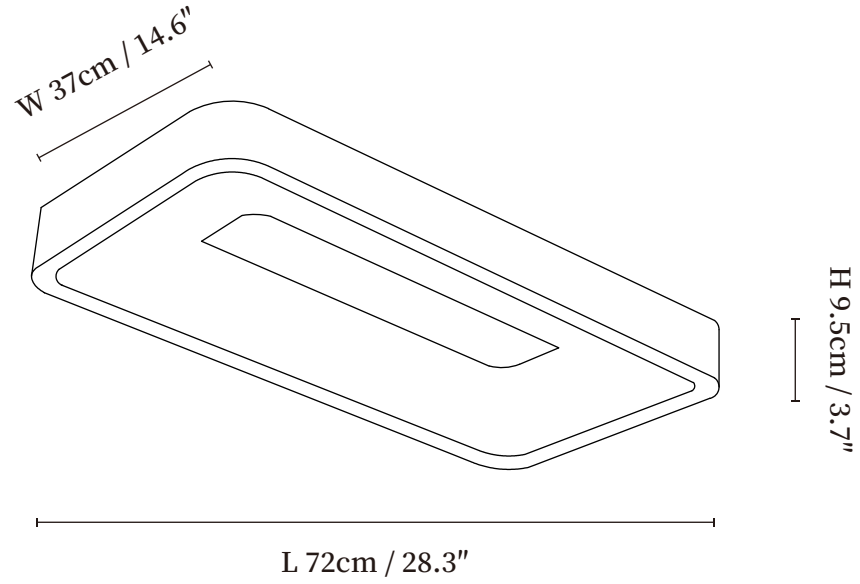

SPECIFICATION SHEET

SPECIFICATION DETAILS

*For custom options, consult factory for details

Fixture Dimensions	Ø 23.6" x H 3.7"
Light source	Integrated LED
Wattage	~48W
Voltage	AC 110-240V
Dimming	Not supported
CRI(Ra)	90+CRI
Mounting	Hardwired.
LED Rated Life	30000 hours
Color Temperature	Warm Light (3000K), Neutral Light (4000K), Cool Light (6000K)
Control method	Compatible with common wall switches(not included)
Finishes	Wood Color.
Shade Details	White.
Material	Wood, Acrylic.

SPECIFICATION SHEET

SPECIFICATION DETAILS

*For custom options, consult factory for details

Fixture Dimensions	L 14.6" x W 14.6" x H 3.7"
Light source	Integrated LED
Wattage	~30W
Voltage	AC 110-240V
Dimming	Not supported
CRI(Ra)	90+CRI
Mounting	Hardwired.
LED Rated Life	30000 hours
Color Temperature	Warm Light (3000K), Neutral Light (4000K), Cool Light (6000K)
Control method	Compatible with common wall switches(not included)
Finishes	Wood Color.
Shade Details	White.
Material	Wood, Acrylic.

SPECIFICATION SHEET

SPECIFICATION DETAILS

*For custom options, consult factory for details

Fixture Dimensions	L 19.7" x W 19.7" x H 3.7"
Light source	Integrated LED
Wattage	~40W
Voltage	AC 110-240V
Dimming	Not supported
CRI(Ra)	90+CRI
Mounting	Hardwired.
LED Rated Life	30000 hours
Color Temperature	Warm Light (3000K), Neutral Light (4000K), Cool Light (6000K)
Control method	Compatible with common wall switches (not included)
Finishes	Wood Color.
Shade Details	White.
Material	Wood, Acrylic.

SPECIFICATION SHEET

SPECIFICATION DETAILS

*For custom options, consult factory for details

Fixture Dimensions	L 28.3" x W 14.6" x H 3.7"
Light source	Integrated LED
Wattage	~48W
Voltage	AC 110-240V
Dimming	Not supported
CRI(Ra)	90+CRI
Mounting	Hardwired.
LED Rated Life	30000 hours
Color Temperature	Warm Light (3000K), Neutral Light (4000K), Cool Light (6000K)
Control method	Compatible with common wall switches (not included)
Finishes	Wood Color.
Shade Details	White.
Material	Wood, Acrylic.