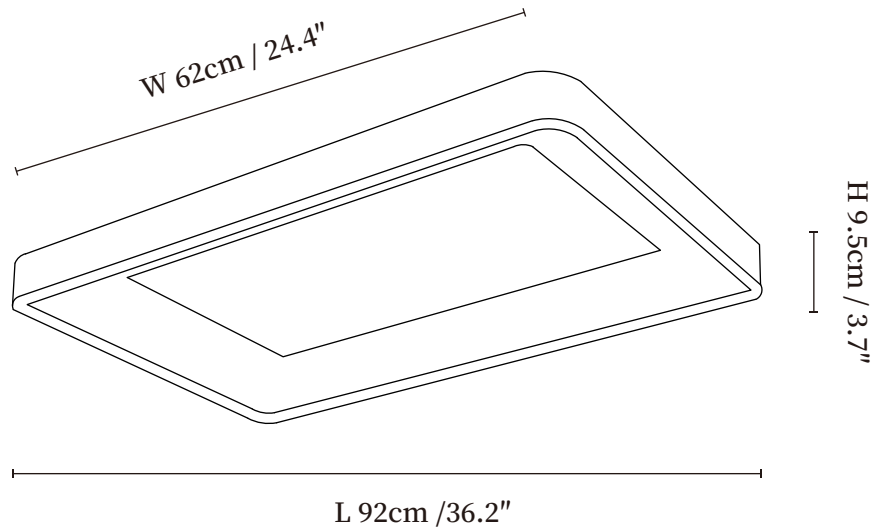

SPECIFICATION SHEET

SPECIFICATION DETAILS

*For custom options, consult factory for details

Fixture Dimensions	L 14.6" x W 14.6" x H 3.7"
Light source	Integrated LED
Wattage	~30W
Voltage	AC 110-240V
Dimming	Not supported
CRI(Ra)	90+CRI
Mounting	Hardwired.
LED Rated Life	30000 hours
Color Temperature	Warm Light (3000K), Neutral Light (4000K), Cool Light (6000K)
Control method	Compatible with common wall switches(not included)
Finishes	Wood Color.
Shade Details	White.
Material	Wood, Acrylic.

SPECIFICATION SHEET

SPECIFICATION DETAILS

*For custom options, consult factory for details

Fixture Dimensions	L 19.7" x W 19.7" x H 3.7"
Light source	Integrated LED
Wattage	~40W
Voltage	AC 110-240V
Dimming	Not supported
CRI(Ra)	90+CRI
Mounting	Hardwired.
LED Rated Life	30000 hours
Color Temperature	Warm Light (3000K), Neutral Light (4000K), Cool Light (6000K)
Control method	Compatible with common wall switches (not included)
Finishes	Wood Color.
Shade Details	White.
Material	Wood, Acrylic.

SPECIFICATION SHEET

SPECIFICATION DETAILS

*For custom options, consult factory for details

Fixture Dimensions	L 28.3" x W 14.6" x H 3.7"
Light source	Integrated LED
Wattage	~48W
Voltage	AC 110-240V
Dimming	Not supported
CRI(Ra)	90+CRI
Mounting	Hardwired.
LED Rated Life	30000 hours
Color Temperature	Warm Light (3000K), Neutral Light (4000K), Cool Light (6000K)
Control method	Compatible with common wall switches (not included)
Finishes	Wood Color.
Shade Details	White.
Material	Wood, Acrylic.

SPECIFICATION SHEET

SPECIFICATION DETAILS

*For custom options, consult factory for details

Fixture Dimensions	L 36.2" x W 24.4" x H 3.7"
Light source	Integrated LED
Wattage	~80W
Voltage	AC 110-240V
Dimming	Not supported
CRI(Ra)	90+CRI
Mounting	Hardwired.
LED Rated Life	30000 hours
Color Temperature	Warm Light (3000K), Neutral Light (4000K), Cool Light (6000K)
Control method	Compatible with common wall switches (not included)
Finishes	Wood Color.
Shade Details	White.
Material	Wood, Acrylic.