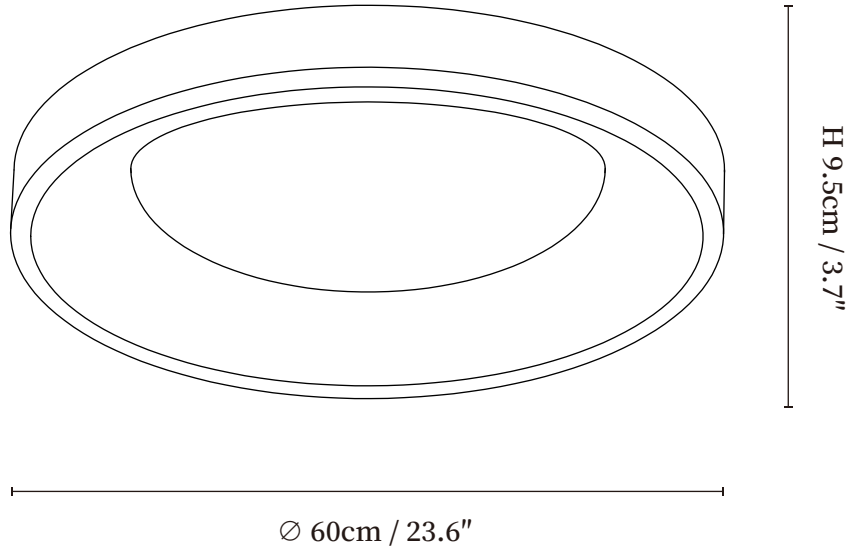

SPECIFICATION SHEET

SPECIFICATION DETAILS

*For custom options, consult factory for details

Fixture Dimensions	Ø 23.6" x H 3.7"
Light source	Integrated LED
Wattage	~48W
Voltage	AC 110-240V
Dimming	Not supported
CRI(Ra)	90+CRI
Mounting	Hardwired.
LED Rated Life	30000 hours
Color Temperature	Warm Light (3000K), Neutral Light (4000K), Cool Light (6000K)
Control method	Compatible with common wall switches(not included)
Finishes	Wood Color.
Shade Details	White.
Material	Wood, Acrylic.

SPECIFICATION SHEET

SPECIFICATION DETAILS

*For custom options, consult factory for details

Fixture Dimensions	L 14.6" x W 14.6" x H 3.7"
Light source	Integrated LED
Wattage	~30W
Voltage	AC 110-240V
Dimming	Not supported
CRI(Ra)	90+CRI
Mounting	Hardwired.
LED Rated Life	30000 hours
Color Temperature	Warm Light (3000K), Neutral Light (4000K), Cool Light (6000K)
Control method	Compatible with common wall switches(not included)
Finishes	Wood Color.
Shade Details	White.
Material	Wood, Acrylic.

SPECIFICATION SHEET

SPECIFICATION DETAILS

*For custom options, consult factory for details

Fixture Dimensions	L 19.7" x W 19.7" x H 3.7"
Light source	Integrated LED
Wattage	~40W
Voltage	AC 110-240V
Dimming	Not supported
CRI(Ra)	90+CRI
Mounting	Hardwired.
LED Rated Life	30000 hours
Color Temperature	Warm Light (3000K), Neutral Light (4000K), Cool Light (6000K)
Control method	Compatible with common wall switches (not included)
Finishes	Wood Color.
Shade Details	White.
Material	Wood, Acrylic.

SPECIFICATION SHEET

SPECIFICATION DETAILS

*For custom options, consult factory for details

Fixture Dimensions	L 28.3" x W 14.6" x H 3.7"
Light source	Integrated LED
Wattage	~48W
Voltage	AC 110-240V
Dimming	Not supported
CRI(Ra)	90+CRI
Mounting	Hardwired.
LED Rated Life	30000 hours
Color Temperature	Warm Light (3000K), Neutral Light (4000K), Cool Light (6000K)
Control method	Compatible with common wall switches (not included)
Finishes	Wood Color.
Shade Details	White.
Material	Wood, Acrylic.