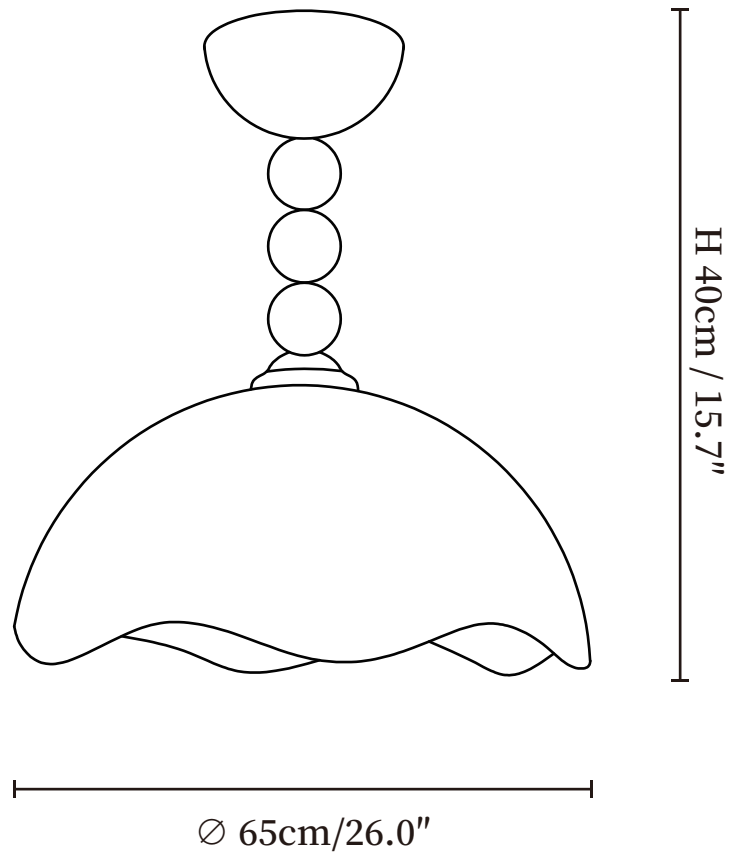

SPECIFICATION SHEET

SPECIFICATION DETAILS

*For custom options, consult factory for details

Fixture Dimensions	Ø 13.7" x H 15.7"
Light source	E26 or E27 (bulb not included)
Wattage	MAX 40W incandescent bulb or LED equivalent.
Voltage	AC 110-240V
Mounting	Hardwired.
Dimming	Please purchase dimmable light bulbs separately.
Control method	Compatible with common wall switches (not included)
Finishes	Walnut Color, Gold.
Shade Details	Caramel Color, Beige.
Material	Metal, Glass.