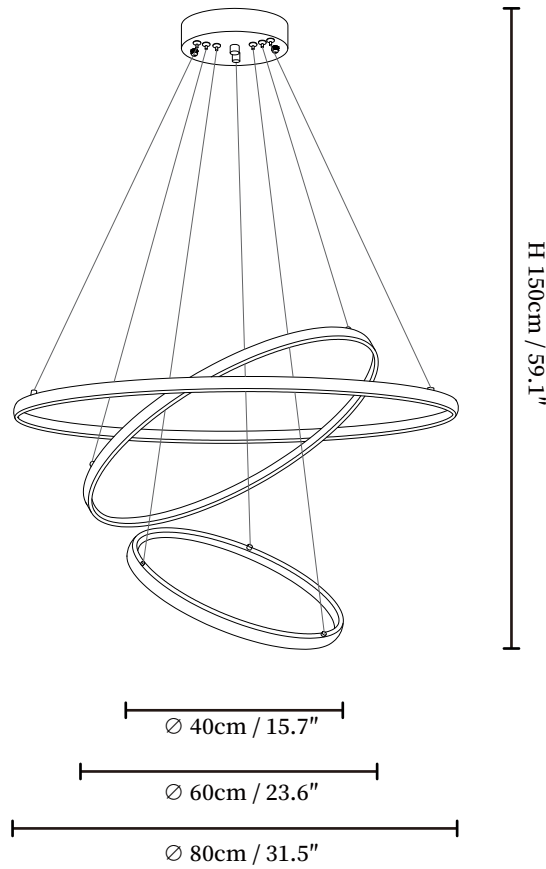

SPECIFICATION SHEET

SPECIFICATION DETAILS

*For custom options, consult factory for details

Fixture Dimensions	Ø 15.7"+Ø 23.6"+Ø 31.5" x H 59.1"
Light source	Integrated LED
Wattage	Total power ~24 watts
Voltage	AC 110-240V
Dimming	Not supported
CRI(Ra)	90+CRI
Mounting	Hardwired.
LED Rated Life	50000 hours
Color Temperature	Warm Light (3000K), Neutral Light (4000K), Cool Light (6000K)
Control method	Compatible with common wall switches(not included)
Finishes	Black
Shade Details	White
Material	Silicone, Brass
Wire Length	The standard length of the cord is 59" (150 cm), the length is adjustable.