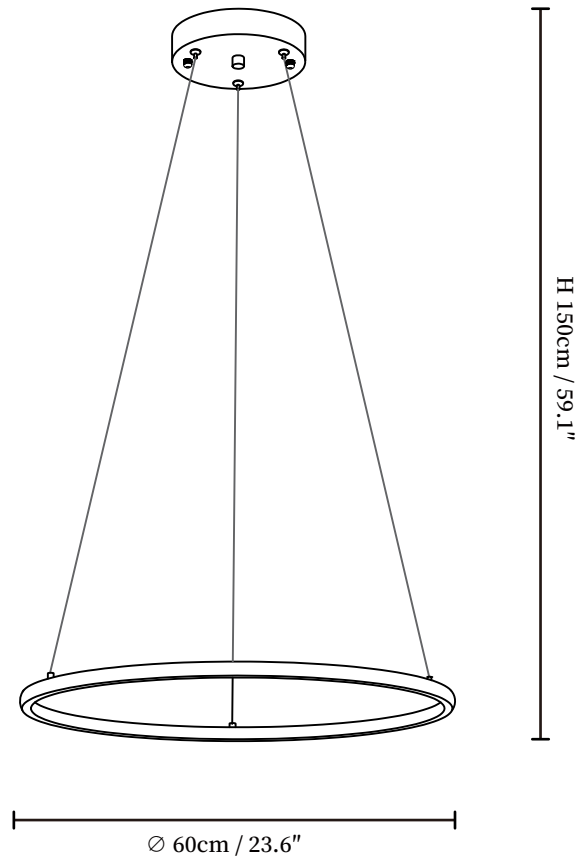

## SPECIFICATION DETAILS

\*For custom options, consult factory for details

<b>Fixture Dimensions</b>	Ø 15.7" x H 59.1"
<b>Light source</b>	Integrated LED
<b>Wattage</b>	Total power ~24 watts
<b>Voltage</b>	AC 110-240V
<b>Dimming</b>	Not supported
<b>CRI(Ra)</b>	90+CRI
<b>Mounting</b>	Hardwired.
<b>LED Rated Life</b>	50000 hours
<b>Color Temperature</b>	Warm Light (3000K), Neutral Light (4000K), Cool Light (6000K)
<b>Control method</b>	Compatible with common wall switches (not included)
<b>Finishes</b>	Black
<b>Shade Details</b>	White
<b>Material</b>	Silicone, Brass
<b>Wire Length</b>	The standard length of the cord is 59" (150 cm), the length is adjustable.

## SPECIFICATION DETAILS

\*For custom options, consult factory for details

<b>Fixture Dimensions</b>	Ø 23.6" x H 59.1"
<b>Light source</b>	Integrated LED
<b>Wattage</b>	Total power ~24 watts
<b>Voltage</b>	AC 110-240V
<b>Dimming</b>	Not supported
<b>CRI(Ra)</b>	90+CRI
<b>Mounting</b>	Hardwired.
<b>LED Rated Life</b>	50000 hours
<b>Color Temperature</b>	Warm Light (3000K), Neutral Light (4000K), Cool Light (6000K)
<b>Control method</b>	Compatible with common wall switches(not included)
<b>Finishes</b>	Black
<b>Shade Details</b>	White
<b>Material</b>	Silicone, Brass
<b>Wire Length</b>	The standard length of the cord is 59" (150 cm), the length is adjustable.

## SPECIFICATION DETAILS

\*For custom options, consult factory for details

<b>Fixture Dimensions</b>	Ø 23.6" x H 59.1"
<b>Light source</b>	Integrated LED
<b>Wattage</b>	Total power ~24 watts
<b>Voltage</b>	AC 110-240V
<b>Dimming</b>	Not supported
<b>CRI(Ra)</b>	90+CRI
<b>Mounting</b>	Hardwired.
<b>LED Rated Life</b>	50000 hours
<b>Color Temperature</b>	Warm Light (3000K), Neutral Light (4000K), Cool Light (6000K)
<b>Control method</b>	Compatible with common wall switches (not included)
<b>Finishes</b>	Black
<b>Shade Details</b>	White
<b>Material</b>	Silicone, Brass
<b>Wire Length</b>	The standard length of the cord is 59" (150 cm), the length is adjustable.