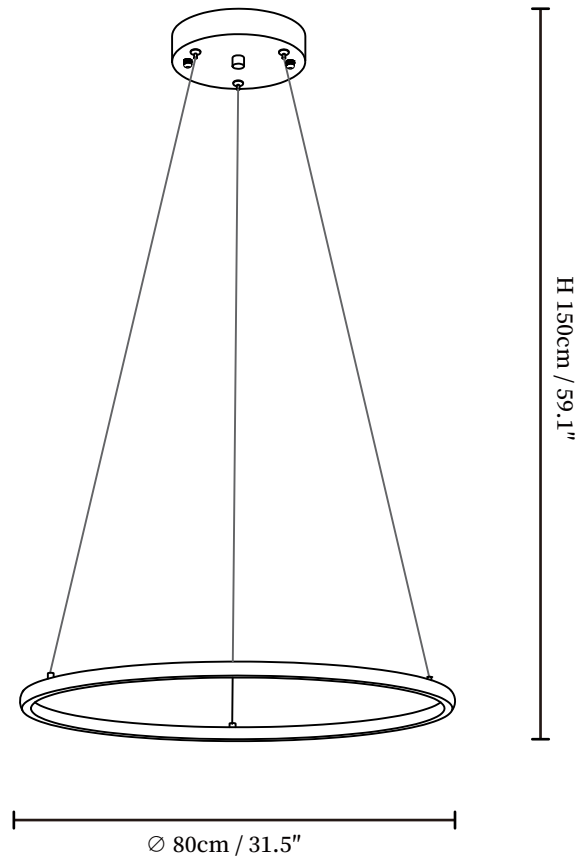

## SPECIFICATION DETAILS

\*For custom options, consult factory for details

<b>Fixture Dimensions</b>	Ø 15.7" x H 59.1"
<b>Light source</b>	Integrated LED
<b>Wattage</b>	Total power ~24 watts
<b>Voltage</b>	AC 110-240V
<b>Dimming</b>	Not supported
<b>CRI(Ra)</b>	90+CRI
<b>Mounting</b>	Hardwired.
<b>LED Rated Life</b>	50000 hours
<b>Color Temperature</b>	Warm Light (3000K), Neutral Light (4000K), Cool Light (6000K)
<b>Control method</b>	Compatible with common wall switches (not included)
<b>Finishes</b>	Black
<b>Shade Details</b>	White
<b>Material</b>	Silicone, Brass
<b>Wire Length</b>	The standard length of the cord is 59" (150 cm), the length is adjustable.

## SPECIFICATION DETAILS

\*For custom options, consult factory for details

<b>Fixture Dimensions</b>	Ø 23.6" x H 59.1"
<b>Light source</b>	Integrated LED
<b>Wattage</b>	Total power ~24 watts
<b>Voltage</b>	AC 110-240V
<b>Dimming</b>	Not supported
<b>CRI(Ra)</b>	90+CRI
<b>Mounting</b>	Hardwired.
<b>LED Rated Life</b>	50000 hours
<b>Color Temperature</b>	Warm Light (3000K), Neutral Light (4000K), Cool Light (6000K)
<b>Control method</b>	Compatible with common wall switches(not included)
<b>Finishes</b>	Black
<b>Shade Details</b>	White
<b>Material</b>	Silicone, Brass
<b>Wire Length</b>	The standard length of the cord is 59" (150 cm), the length is adjustable.

## SPECIFICATION DETAILS

\*For custom options, consult factory for details

<b>Fixture Dimensions</b>	Ø 23.6" x H 59.1"
<b>Light source</b>	Integrated LED
<b>Wattage</b>	Total power ~24 watts
<b>Voltage</b>	AC 110-240V
<b>Dimming</b>	Not supported
<b>CRI(Ra)</b>	90+CRI
<b>Mounting</b>	Hardwired.
<b>LED Rated Life</b>	50000 hours
<b>Color Temperature</b>	Warm Light (3000K), Neutral Light (4000K), Cool Light (6000K)
<b>Control method</b>	Compatible with common wall switches (not included)
<b>Finishes</b>	Black
<b>Shade Details</b>	White
<b>Material</b>	Silicone, Brass
<b>Wire Length</b>	The standard length of the cord is 59" (150 cm), the length is adjustable.