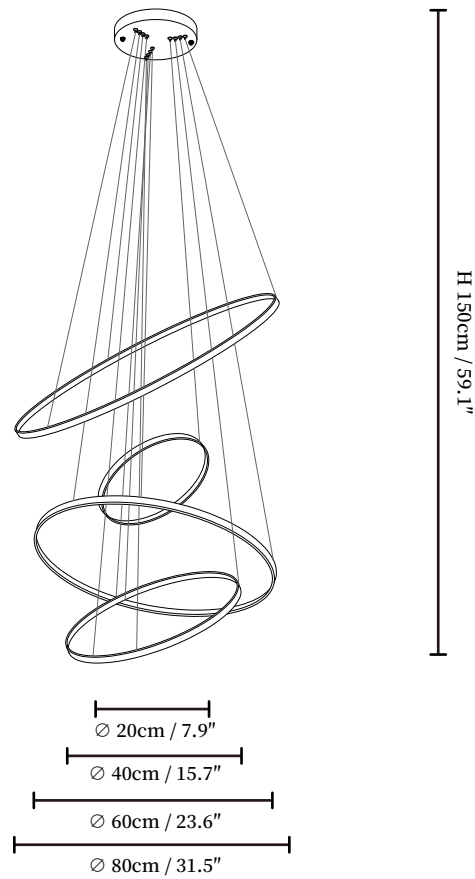

SPECIFICATION SHEET

SPECIFICATION DETAILS

*For custom options, consult factory for details

Fixture Dimensions	$\varnothing 7.9'' + \varnothing 15.7'' + \varnothing 23.6'' + \varnothing 31.5'' \times H 59.1''$
Light source	Integrated LED
Wattage	Total power ~24 watts
Voltage	AC 110-240V
Dimming	Not supported
CRI(Ra)	90+CRI
Mounting	Hardwired.
LED Rated Life	50000 hours
Color Temperature	Warm Light (3000K), Neutral Light (4000K), Cool Light (6000K)
Control method	Compatible with common wall switches (not included)
Finishes	Black
Shade Details	White
Material	Silicone, Brass
Wire Length	The standard length of the cord is 59" (150 cm), the length is adjustable.