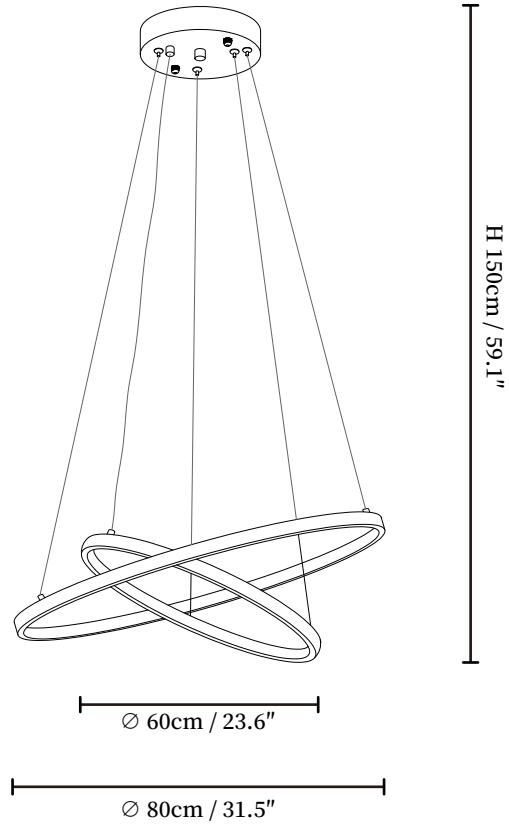

SPECIFICATION SHEET

SPECIFICATION DETAILS

*For custom options, consult factory for details

Fixture Dimensions	Ø 23.6"+Ø 31.5" x H 59.1"
Light source	Integrated LED
Wattage	Total power ~24 watts
Voltage	AC 110-240V
Dimming	Not supported
CRI(Ra)	90+CRI
Mounting	Hardwired.
LED Rated Life	50000 hours
Color Temperature	Warm Light (3000K), Neutral Light (4000K), Cool Light (6000K)
Control method	Compatible with common wall switches(not included)
Finishes	Black
Shade Details	White
Material	Silicone, Brass
Wire Length	The standard length of the cord is 59" (150 cm), the length is adjustable.