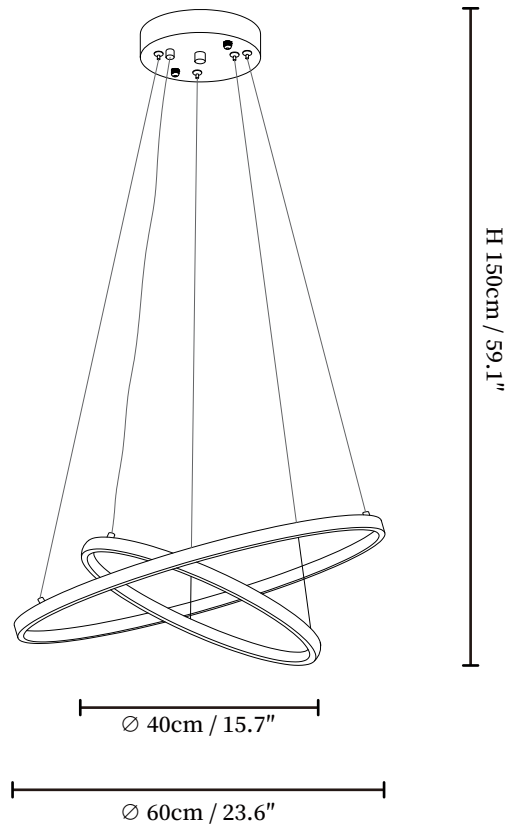

SPECIFICATION SHEET

SPECIFICATION DETAILS

*For custom options, consult factory for details

Fixture Dimensions	Ø 15.7"+Ø 23.6" x H 59.1"
Light source	Integrated LED
Wattage	Total power ~24 watts
Voltage	AC 110-240V
Dimming	Not supported
CRI(Ra)	90+CRI
Mounting	Hardwired.
LED Rated Life	50000 hours
Color Temperature	Warm Light (3000K), Neutral Light (4000K), Cool Light (6000K)
Control method	Compatible with common wall switches(not included)
Finishes	Black
Shade Details	White
Material	Silicone, Brass
Wire Length	The standard length of the cord is 59" (150 cm), the length is adjustable.