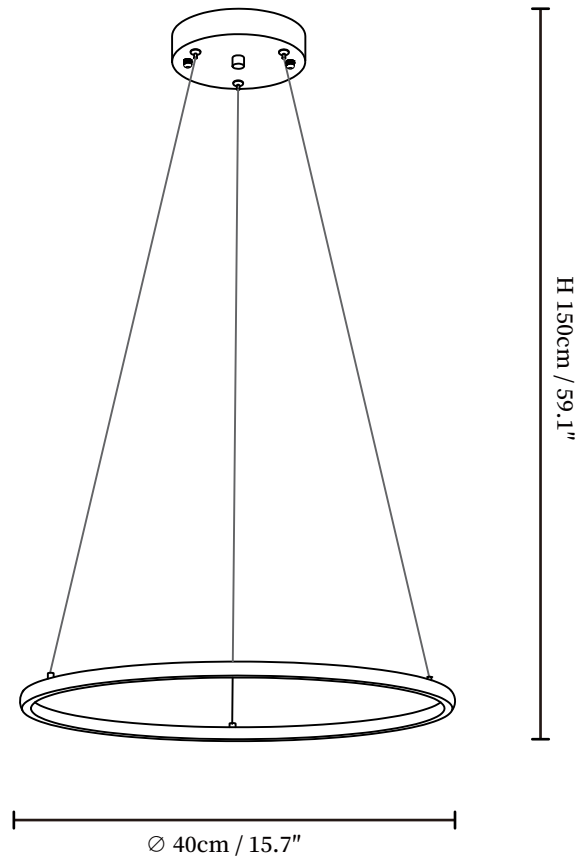

## SPECIFICATION DETAILS

\*For custom options, consult factory for details

<b>Fixture Dimensions</b>	Ø 15.7" x H 59.1"
<b>Light source</b>	Integrated LED
<b>Wattage</b>	Total power ~24 watts
<b>Voltage</b>	AC 110-240V
<b>Dimming</b>	Not supported
<b>CRI(Ra)</b>	90+CRI
<b>Mounting</b>	Hardwired.
<b>LED Rated Life</b>	50000 hours
<b>Color Temperature</b>	Warm Light (3000K), Neutral Light (4000K), Cool Light (6000K)
<b>Control method</b>	Compatible with common wall switches (not included)
<b>Finishes</b>	Black
<b>Shade Details</b>	White
<b>Material</b>	Silicone, Brass
<b>Wire Length</b>	The standard length of the cord is 59" (150 cm), the length is adjustable.

## SPECIFICATION DETAILS

\*For custom options, consult factory for details

<b>Fixture Dimensions</b>	Ø 23.6" x H 59.1"
<b>Light source</b>	Integrated LED
<b>Wattage</b>	Total power ~24 watts
<b>Voltage</b>	AC 110-240V
<b>Dimming</b>	Not supported
<b>CRI(Ra)</b>	90+CRI
<b>Mounting</b>	Hardwired.
<b>LED Rated Life</b>	50000 hours
<b>Color Temperature</b>	Warm Light (3000K), Neutral Light (4000K), Cool Light (6000K)
<b>Control method</b>	Compatible with common wall switches(not included)
<b>Finishes</b>	Black
<b>Shade Details</b>	White
<b>Material</b>	Silicone, Brass
<b>Wire Length</b>	The standard length of the cord is 59" (150 cm), the length is adjustable.

## SPECIFICATION DETAILS

\*For custom options, consult factory for details

<b>Fixture Dimensions</b>	Ø 23.6" x H 59.1"
<b>Light source</b>	Integrated LED
<b>Wattage</b>	Total power ~24 watts
<b>Voltage</b>	AC 110-240V
<b>Dimming</b>	Not supported
<b>CRI(Ra)</b>	90+CRI
<b>Mounting</b>	Hardwired.
<b>LED Rated Life</b>	50000 hours
<b>Color Temperature</b>	Warm Light (3000K), Neutral Light (4000K), Cool Light (6000K)
<b>Control method</b>	Compatible with common wall switches (not included)
<b>Finishes</b>	Black
<b>Shade Details</b>	White
<b>Material</b>	Silicone, Brass
<b>Wire Length</b>	The standard length of the cord is 59" (150 cm), the length is adjustable.