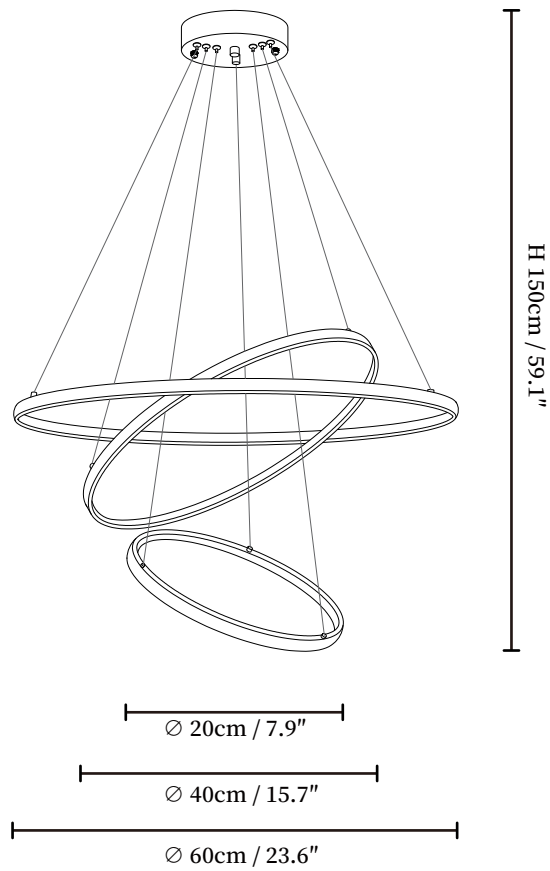

SPECIFICATION SHEET

SPECIFICATION DETAILS

*For custom options, consult factory for details

Fixture Dimensions	Ø 7.9"+Ø 15.7"+Ø 23.6" x H 59.1"
Light source	Integrated LED
Wattage	Total power ~24 watts
Voltage	AC 110-240V
Dimming	Not supported
CRI(Ra)	90+CRI
Mounting	Hardwired.
LED Rated Life	50000 hours
Color Temperature	Warm Light (3000K), Neutral Light (4000K), Cool Light (6000K)
Control method	Compatible with common wall switches (not included)
Finishes	Black
Shade Details	White
Material	Silicone, Brass
Wire Length	The standard length of the cord is 59" (150 cm), the length is adjustable.