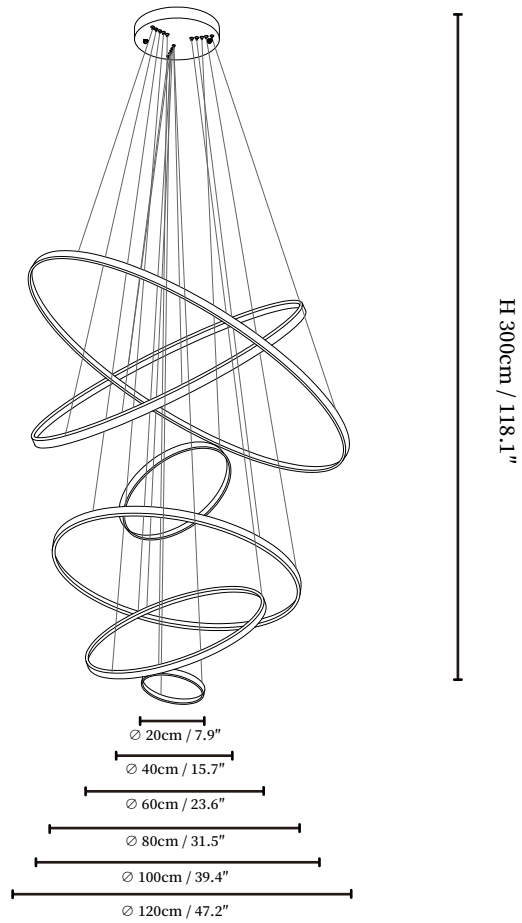

SPECIFICATION SHEET

SPECIFICATION DETAILS

*For custom options, consult factory for details

Fixture Dimensions	∅ 7.9"+∅ 15.7"+∅ 23.6"+∅ 31.5"+∅ 39.4"+∅ 47.2" x H 118.1"
Light source	Integrated LED
Wattage	Total power ~24 watts
Voltage	AC 110-240V
Dimming	Not supported
CRI(Ra)	90+CRI
Mounting	Hardwired.
LED Rated Life	50000 hours
Color Temperature	Warm Light (3000K), Neutral Light (4000K), Cool Light (6000K)
Control method	Compatible with common wall switches(not included)
Finishes	Black
Shade Details	White
Material	Silicone, Brass
Wire Length	The standard length of the cord is 59" (150 cm), the length is adjustable.