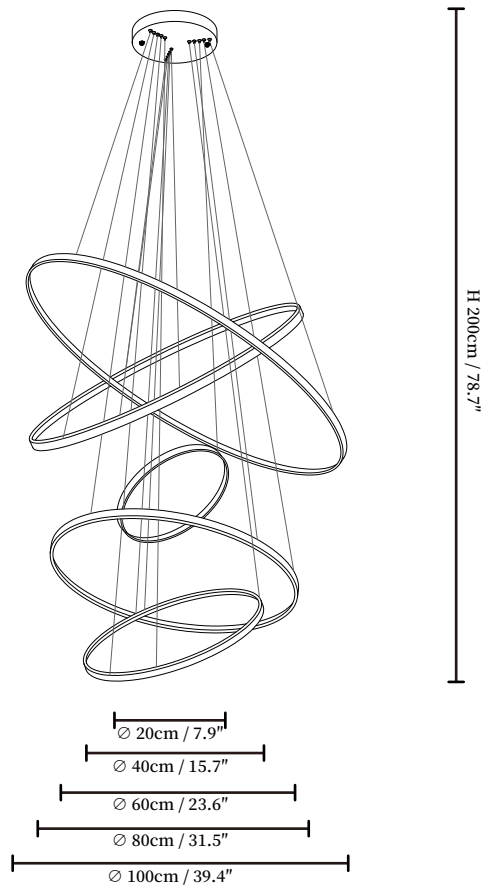

SPECIFICATION SHEET

SPECIFICATION DETAILS

*For custom options, consult factory for details

Fixture Dimensions	Ø 7.9"+Ø 15.7"+Ø 23.6"+Ø 31.5"+Ø 39.4" x H 78.7"
Light source	Integrated LED
Wattage	Total power ~24 watts
Voltage	AC 110-240V
Dimming	Not supported
CRI(Ra)	90+CRI
Mounting	Hardwired.
LED Rated Life	50000 hours
Color Temperature	Warm Light (3000K), Neutral Light (4000K), Cool Light (6000K)
Control method	Compatible with common wall switches(not included)
Finishes	Black
Shade Details	White
Material	Silicone, Brass
Wire Length	The standard length of the cord is 59" (150 cm), the length is adjustable.