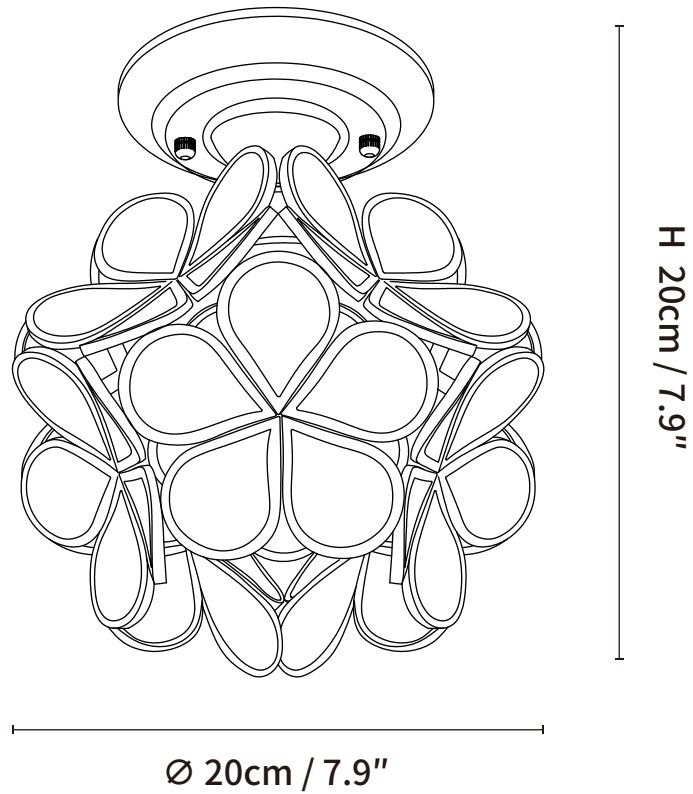

SPECIFICATION SHEET

SPECIFICATION DETAILS

*For custom options, consult factory for details

Fixture Dimensions	Ø 7.9" x H 7.9"
Light source	E26 or E27 (bulb not included)
Wattage	MAX 40W incandescent bulb or LED equivalent.
Voltage	AC 110-240V
Mounting	Hardwired.
Dimming	Please purchase dimmable light bulbs separately.
Control method	Compatible with common wall switches (not included)
Finishes	Brass
Shade Details	Clear, Green, Pink
Material	Brass, Glass