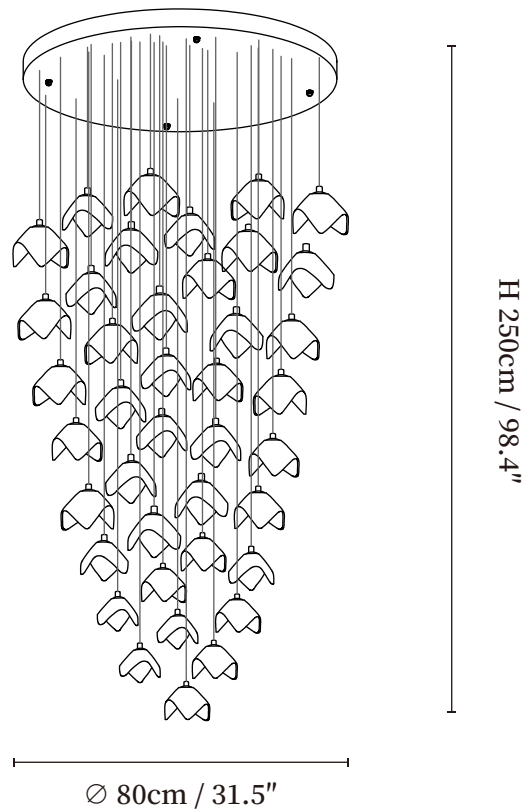

SPECIFICATION SHEET

SPECIFICATION DETAILS

*For custom options, consult factory for details

Fixture Dimensions	D 31.5" x H 98.4" (40heads)
Light source	G4 (bulb not included)
Wattage	~200W
Voltage	AC 110-240V
Mounting	Hardwired.
Dimming	Compatible with dimmable bulbs (bulb not included)
Control method	Compatible with common wall switches (not included)
Finishes	Gold
Shade Details	White
Material	Metal, Iron, Ceramics
Rod Length	The standard length of the suspended wire is 59 "(150 cm) and the length is adjustable.