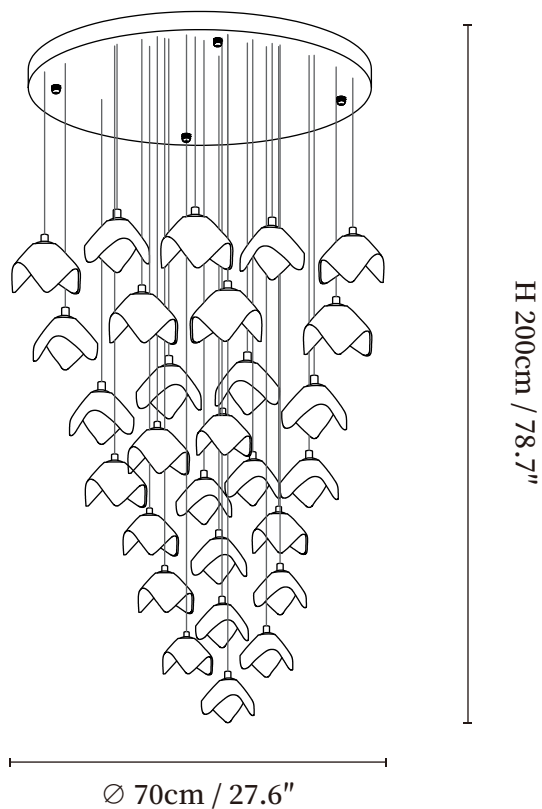

SPECIFICATION SHEET

SPECIFICATION DETAILS

*For custom options, consult factory for details

Fixture Dimensions	D 27.6" x H 78.7" (28heads)
Light source	G4 (bulb not included)
Wattage	~140W
Voltage	AC 110-240V
Mounting	Hardwired.
Dimming	Compatible with dimmable bulbs (bulb not included)
Control method	Compatible with common wall switches(not included)
Finishes	Gold
Shade Details	White
Material	Metal, Iron, Ceramics
Rod Length	The standard length of the suspended wire is 59 "(150 cm) and the length is adjustable.