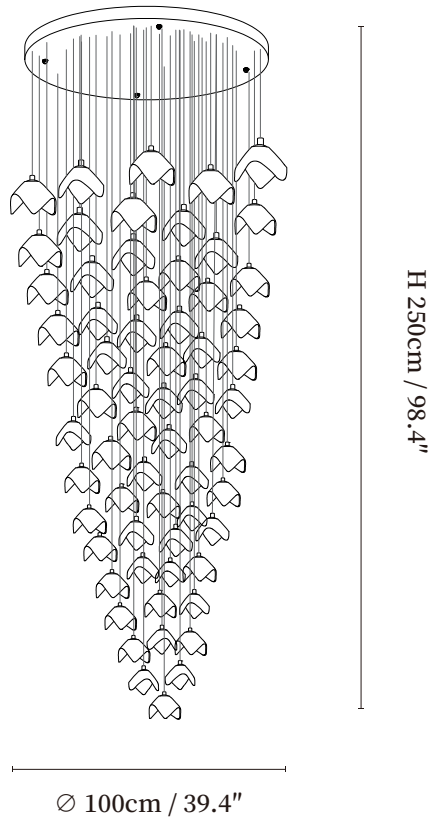

SPECIFICATION SHEET

SPECIFICATION DETAILS

*For custom options, consult factory for details

Fixture Dimensions	D 39.4" x H 98.4" (64heads)
Light source	G4 (bulb not included)
Wattage	~320W
Voltage	AC 110-240V
Mounting	Hardwired.
Dimming	Compatible with dimmable bulbs (bulb not included)
Control method	Compatible with common wall switches (not included)
Finishes	Gold
Shade Details	White
Material	Metal, Iron, Ceramics
Rod Length	The standard length of the suspended wire is 59 "(150 cm) and the length is adjustable.