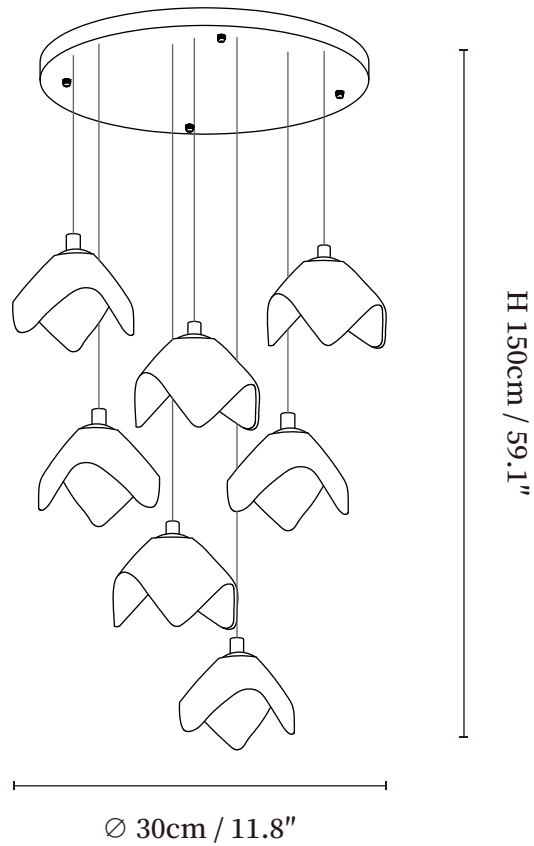

## SPECIFICATION DETAILS

\*For custom options, consult factory for details

Fixture Dimensions	D 11.8" x H 59.1" (7heads)
Light source	G4 (bulb not included)
Wattage	~35W
Voltage	AC 110-240V
Mounting	Hardwired.
Dimming	Compatible with dimmable bulbs (bulb not included)
Control method	Compatible with common wall switches(not included)
Finishes	Gold
Shade Details	White
Material	Metal, Iron, Ceramics
Rod Length	The standard length of the suspended wire is 59 "(150 cm) and the length is adjustable.

## SPECIFICATION DETAILS

\*For custom options, consult factory for details

Fixture Dimensions	D 11.8" x H 59.1" (7heads)
Light source	G4 (bulb not included)
Wattage	~35W
Voltage	AC 110-240V
Mounting	Hardwired.
Dimming	Compatible with dimmable bulbs (bulb not included)
Control method	Compatible with common wall switches (not included)
Finishes	Gold
Shade Details	White
Material	Metal, Iron, Ceramics
Rod Length	The standard length of the suspended wire is 59 "(150 cm) and the length is adjustable.

## SPECIFICATION DETAILS

\*For custom options, consult factory for details

Fixture Dimensions	D 15.7" x H 59.1" (10heads)
Light source	G4 (bulb not included)
Wattage	~50W
Voltage	AC 110-240V
Mounting	Hardwired.
Dimming	Compatible with dimmable bulbs (bulb not included)
Control method	Compatible with common wall switches(not included)
Finishes	Gold
Shade Details	White
Material	Metal, Iron, Ceramics
Rod Length	The standard length of the suspended wire is 59 "(150 cm) and the length is adjustable.