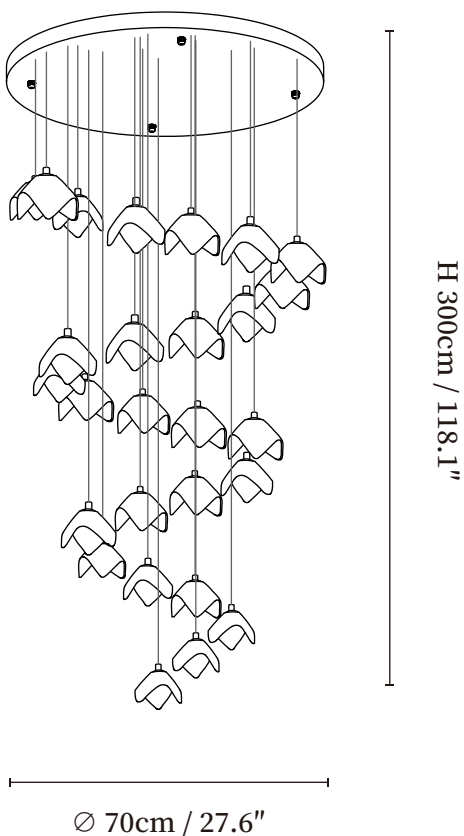

SPECIFICATION SHEET

SPECIFICATION DETAILS

*For custom options, consult factory for details

Fixture Dimensions	D 27.6" x H 118.1" (28heads)
Light source	G4 (bulb not included)
Wattage	~140W
Voltage	AC 110-240V
Mounting	Hardwired.
Dimming	Compatible with dimmable bulbs (bulb not included)
Control method	Compatible with common wall switches(not included)
Finishes	Gold
Shade Details	White
Material	Metal, Iron, Ceramics
Rod Length	The standard length of the suspended wire is 59 "(150 cm) and the length is adjustable.