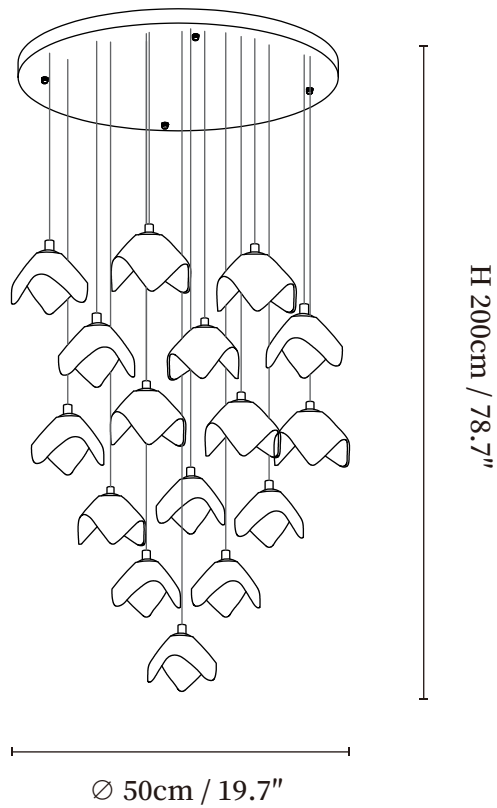

SPECIFICATION SHEET

SPECIFICATION DETAILS

*For custom options, consult factory for details

Fixture Dimensions	D 19.7" x H 78.7" (16heads)
Light source	G4 (bulb not included)
Wattage	~80W
Voltage	AC 110-240V
Mounting	Hardwired.
Dimming	Compatible with dimmable bulbs (bulb not included)
Control method	Compatible with common wall switches(not included)
Finishes	Gold
Shade Details	White
Material	Metal, Iron, Ceramics
Rod Length	The standard length of the suspended wire is 59 "(150 cm) and the length is adjustable.