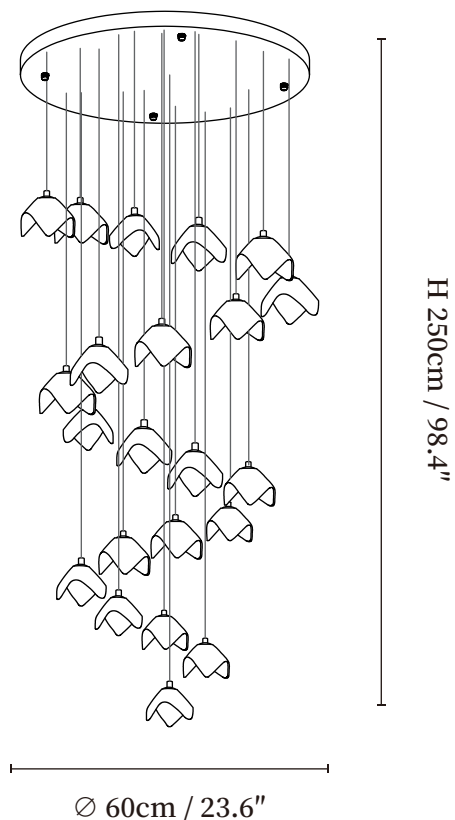

SPECIFICATION SHEET

SPECIFICATION DETAILS

*For custom options, consult factory for details

Fixture Dimensions	D 23.6" x H 98.4" (22heads)
Light source	G4 (bulb not included)
Wattage	~110W
Voltage	AC 110-240V
Mounting	Hardwired.
Dimming	Compatible with dimmable bulbs (bulb not included)
Control method	Compatible with common wall switches(not included)
Finishes	Gold
Shade Details	White
Material	Metal, Iron, Ceramics
Rod Length	The standard length of the suspended wire is 59 "(150 cm) and the length is adjustable.