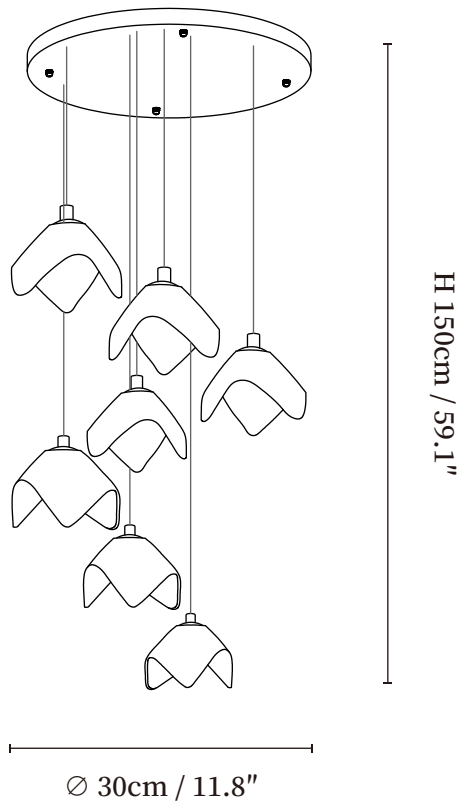

## SPECIFICATION DETAILS

\*For custom options, consult factory for details

Fixture Dimensions	D 11.8" x H 59.1" (7heads)
Light source	G4 (bulb not included)
Wattage	~35W
Voltage	AC 110-240V
Mounting	Hardwired.
Dimming	Compatible with dimmable bulbs (bulb not included)
Control method	Compatible with common wall switches(not included)
Finishes	Gold
Shade Details	White
Material	Metal, Iron, Ceramics
Rod Length	The standard length of the suspended wire is 59 "(150 cm) and the length is adjustable.

## SPECIFICATION DETAILS

\*For custom options, consult factory for details

Fixture Dimensions	D 11.8" x H 59.1" (7heads)
Light source	G4 (bulb not included)
Wattage	~35W
Voltage	AC 110-240V
Mounting	Hardwired.
Dimming	Compatible with dimmable bulbs (bulb not included)
Control method	Compatible with common wall switches (not included)
Finishes	Gold
Shade Details	White
Material	Metal, Iron, Ceramics
Rod Length	The standard length of the suspended wire is 59 "(150 cm) and the length is adjustable.

## SPECIFICATION DETAILS

\*For custom options, consult factory for details

Fixture Dimensions	D 15.7" x H 59.1" (10heads)
Light source	G4 (bulb not included)
Wattage	~50W
Voltage	AC 110-240V
Mounting	Hardwired.
Dimming	Compatible with dimmable bulbs (bulb not included)
Control method	Compatible with common wall switches(not included)
Finishes	Gold
Shade Details	White
Material	Metal, Iron, Ceramics
Rod Length	The standard length of the suspended wire is 59 "(150 cm) and the length is adjustable.