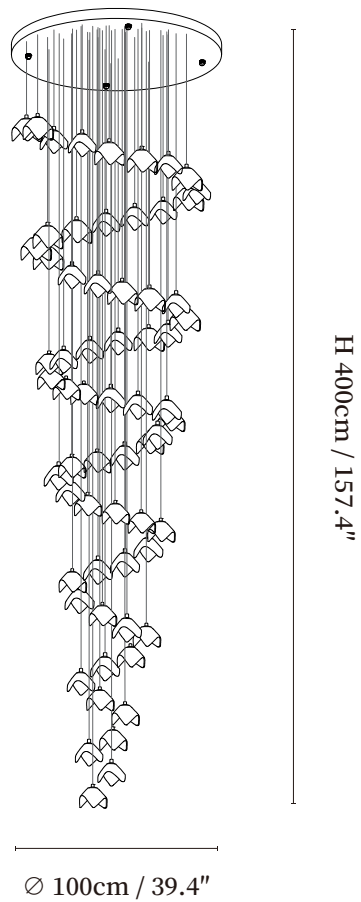

SPECIFICATION SHEET

SPECIFICATION DETAILS

*For custom options, consult factory for details

Fixture Dimensions	D 39.4" x H 157.4" (64heads)
Light source	G4 (bulb not included)
Wattage	~320W
Voltage	AC 110-240V
Mounting	Hardwired.
Dimming	Compatible with dimmable bulbs (bulb not included)
Control method	Compatible with common wall switches(not included)
Finishes	Gold
Shade Details	White
Material	Metal, Iron, Ceramics
Rod Length	The standard length of the suspended wire is 59 "(150 cm) and the length is adjustable.