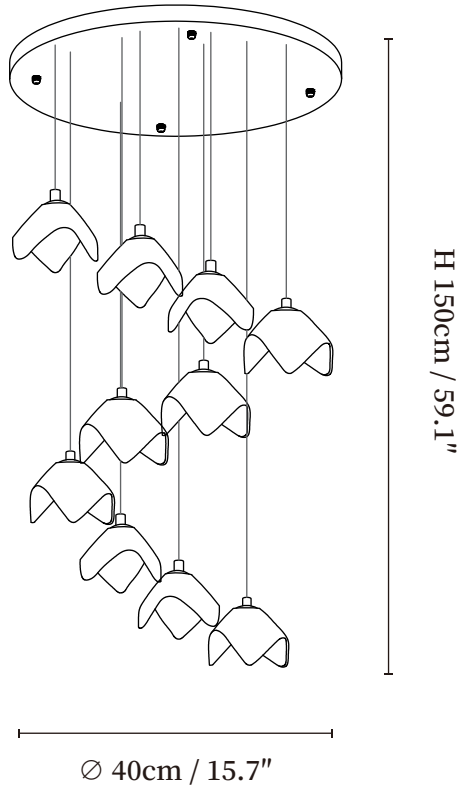

SPECIFICATION SHEET

SPECIFICATION DETAILS

*For custom options, consult factory for details

Fixture Dimensions	D 15.7" x H 59.1" (10heads)
Light source	G4 (bulb not included)
Wattage	~50W
Voltage	AC 110-240V
Mounting	Hardwired.
Dimming	Compatible with dimmable bulbs (bulb not included)
Control method	Compatible with common wall switches (not included)
Finishes	Gold
Shade Details	White
Material	Metal, Iron, Ceramics
Rod Length	The standard length of the suspended wire is 59 "(150 cm) and the length is adjustable.