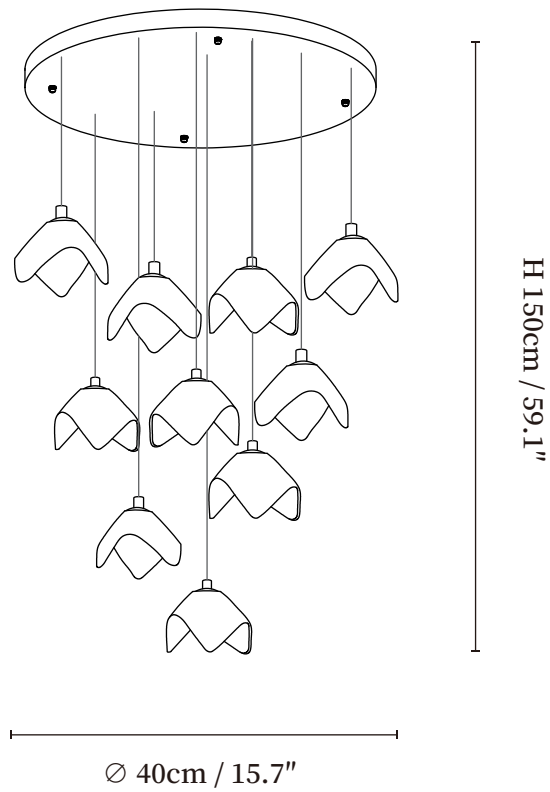

## SPECIFICATION DETAILS

\*For custom options, consult factory for details

Fixture Dimensions	D 11.8" x H 59.1" (7heads)
Light source	G4 (bulb not included)
Wattage	~35W
Voltage	AC 110-240V
Mounting	Hardwired.
Dimming	Compatible with dimmable bulbs (bulb not included)
Control method	Compatible with common wall switches(not included)
Finishes	Gold
Shade Details	White
Material	Metal, Iron, Ceramics
Rod Length	The standard length of the suspended wire is 59 "(150 cm) and the length is adjustable.

## SPECIFICATION DETAILS

\*For custom options, consult factory for details

Fixture Dimensions	D 11.8" x H 59.1" (7heads)
Light source	G4 (bulb not included)
Wattage	~35W
Voltage	AC 110-240V
Mounting	Hardwired.
Dimming	Compatible with dimmable bulbs (bulb not included)
Control method	Compatible with common wall switches (not included)
Finishes	Gold
Shade Details	White
Material	Metal, Iron, Ceramics
Rod Length	The standard length of the suspended wire is 59 "(150 cm) and the length is adjustable.

## SPECIFICATION DETAILS

\*For custom options, consult factory for details

Fixture Dimensions	D 15.7" x H 59.1" (10heads)
Light source	G4 (bulb not included)
Wattage	~50W
Voltage	AC 110-240V
Mounting	Hardwired.
Dimming	Compatible with dimmable bulbs (bulb not included)
Control method	Compatible with common wall switches(not included)
Finishes	Gold
Shade Details	White
Material	Metal, Iron, Ceramics
Rod Length	The standard length of the suspended wire is 59 "(150 cm) and the length is adjustable.