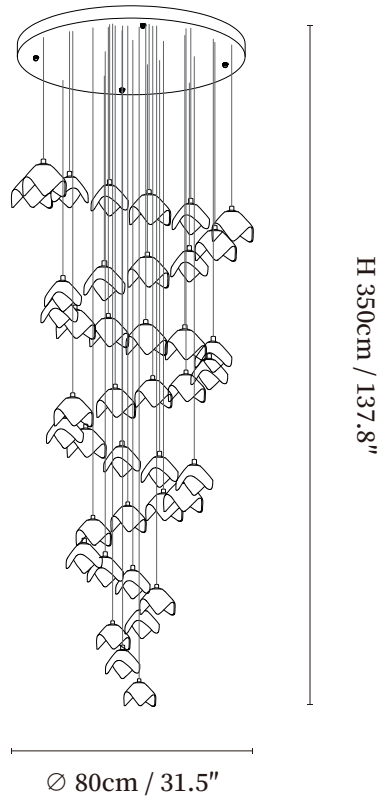

SPECIFICATION SHEET

SPECIFICATION DETAILS

*For custom options, consult factory for details

Fixture Dimensions	D 31.5" x H 137.8" (40heads)
Light source	G4 (bulb not included)
Wattage	~200W
Voltage	AC 110-240V
Mounting	Hardwired.
Dimming	Compatible with dimmable bulbs (bulb not included)
Control method	Compatible with common wall switches (not included)
Finishes	Gold
Shade Details	White
Material	Metal, Iron, Ceramics
Rod Length	The standard length of the suspended wire is 59 "(150 cm) and the length is adjustable.