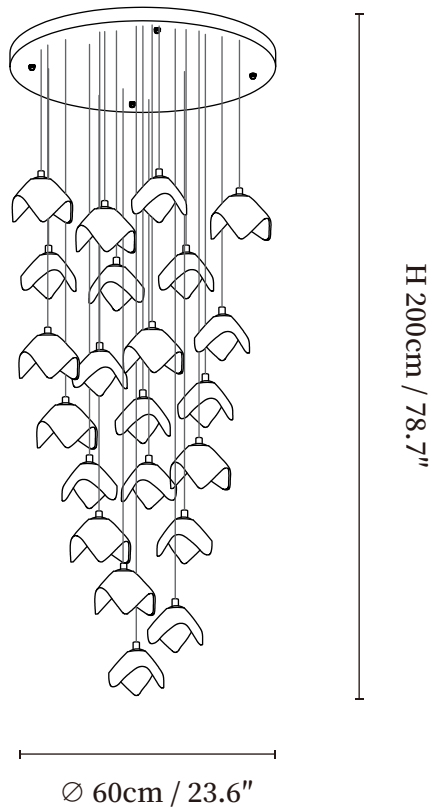

SPECIFICATION SHEET

SPECIFICATION DETAILS

*For custom options, consult factory for details

Fixture Dimensions	D 23.6" x H 78.7" (22heads)
Light source	G4 (bulb not included)
Wattage	~110W
Voltage	AC 110-240V
Mounting	Hardwired.
Dimming	Compatible with dimmable bulbs (bulb not included)
Control method	Compatible with common wall switches (not included)
Finishes	Gold
Shade Details	White
Material	Metal, Iron, Ceramics
Rod Length	The standard length of the suspended wire is 59 "(150 cm) and the length is adjustable.