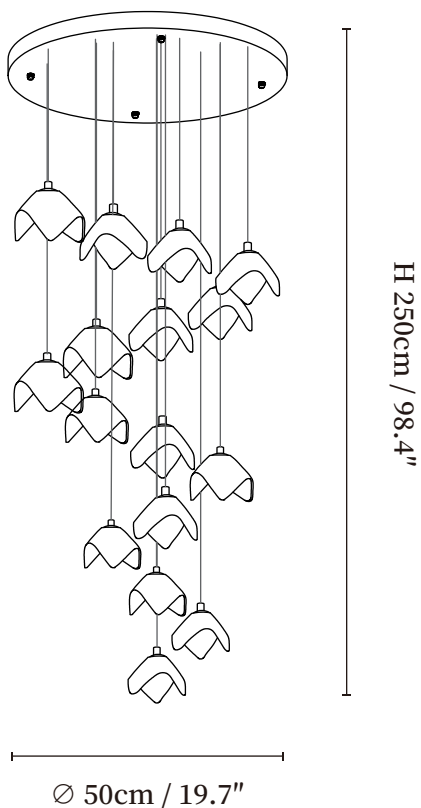

SPECIFICATION SHEET

SPECIFICATION DETAILS

*For custom options, consult factory for details

Fixture Dimensions	D 19.7" x H 98.4" (16heads)
Light source	G4 (bulb not included)
Wattage	~80W
Voltage	AC 110-240V
Mounting	Hardwired.
Dimming	Compatible with dimmable bulbs (bulb not included)
Control method	Compatible with common wall switches (not included)
Finishes	Gold
Shade Details	White
Material	Metal, Iron, Ceramics
Rod Length	The standard length of the suspended wire is 59 "(150 cm) and the length is adjustable.