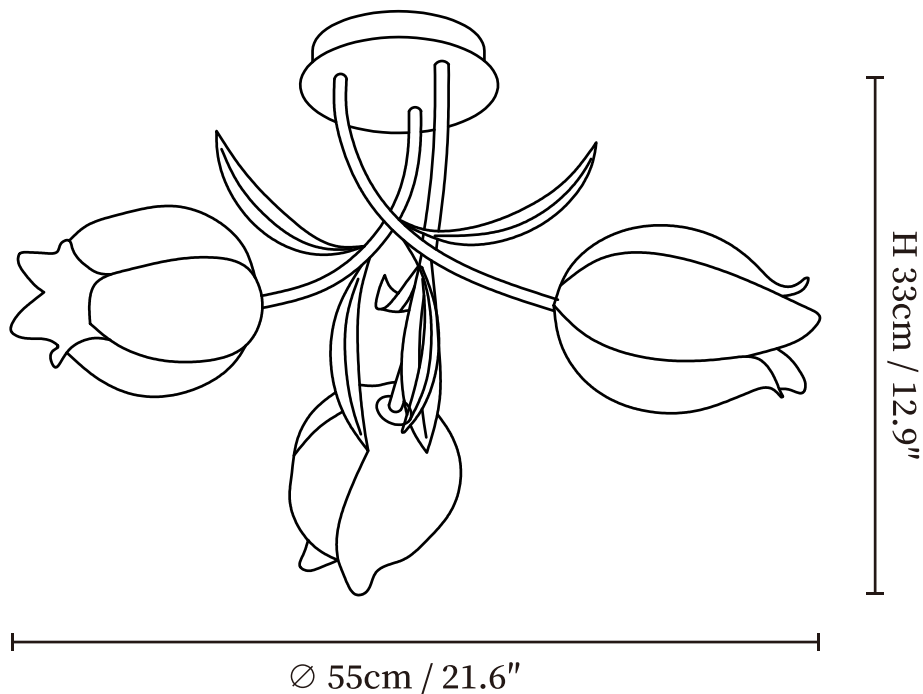

SPECIFICATION SHEET

SPECIFICATION DETAILS

*For custom options, consult factory for details

Fixture Dimensions	Ø 21.6" x H 12.9"
Light source	G9.
Wattage	~ 15W incandescent bulb or LED equivalent.
Voltage	AC 110-240V
Mounting	Hardwired.
Dimming	Please purchase dimmable light bulbs separately.
Control method	Compatible with common wall switches(not included)
Finishes	Green, White.
Shade Details	White.
Material	Metal, Acrylic.

SPECIFICATION SHEET

SPECIFICATION DETAILS

*For custom options, consult factory for details

Fixture Dimensions	Ø 32.2" x H 16.3"
Light source	G9.
Wattage	~ 15W incandescent bulb or LED equivalent.
Voltage	AC 110-240V
Mounting	Hardwired.
Dimming	Please purchase dimmable light bulbs separately.
Control method	Compatible with common wall switches (not included)
Finishes	Green, White.
Shade Details	White.
Material	Metal, Acrylic.

SPECIFICATION SHEET

SPECIFICATION DETAILS

*For custom options, consult factory for details

Fixture Dimensions	Ø 39.3" x H 16.3"
Light source	G9.
Wattage	~ 15W incandescent bulb or LED equivalent.
Voltage	AC 110-240V
Mounting	Hardwired.
Dimming	Please purchase dimmable light bulbs separately.
Control method	Compatible with common wall switches (not included)
Finishes	Green, White.
Shade Details	White.
Material	Metal, Acrylic.