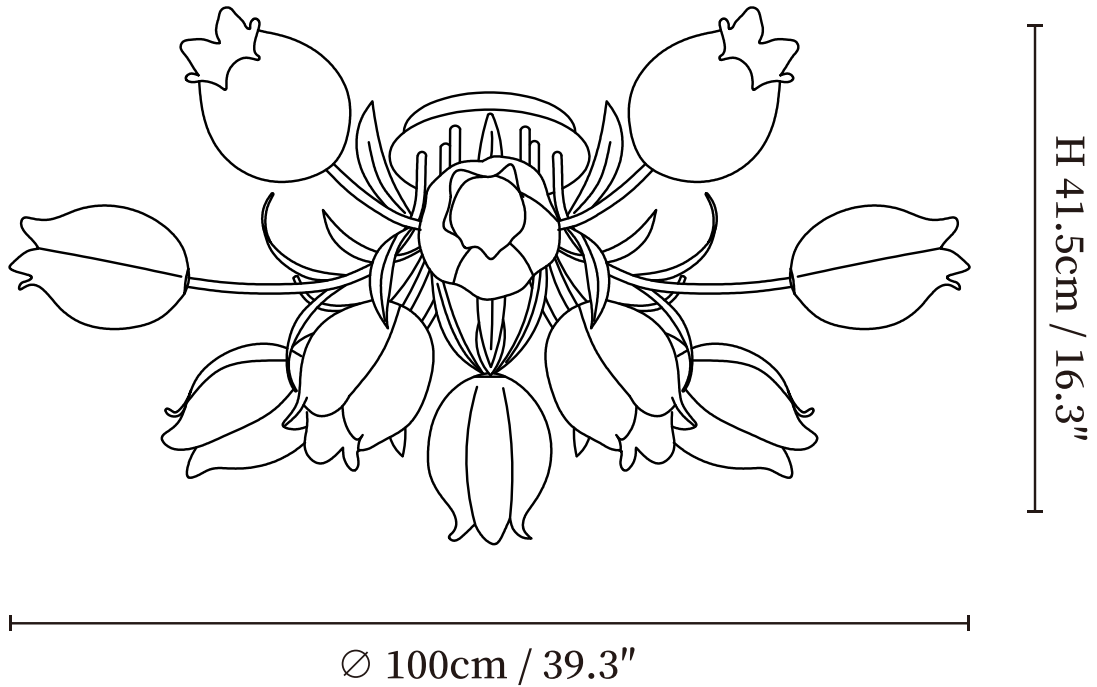

SPECIFICATION SHEET

SPECIFICATION DETAILS

*For custom options, consult factory for details

Fixture Dimensions	Ø 21.6" x H 12.9"
Light source	G9.
Wattage	~ 15W incandescent bulb or LED equivalent.
Voltage	AC 110-240V
Mounting	Hardwired.
Dimming	Please purchase dimmable light bulbs separately.
Control method	Compatible with common wall switches(not included)
Finishes	Green, White.
Shade Details	White.
Material	Metal, Acrylic.

SPECIFICATION SHEET

SPECIFICATION DETAILS

*For custom options, consult factory for details

Fixture Dimensions	Ø 32.2" x H 16.3"
Light source	G9.
Wattage	~ 15W incandescent bulb or LED equivalent.
Voltage	AC 110-240V
Mounting	Hardwired.
Dimming	Please purchase dimmable light bulbs separately.
Control method	Compatible with common wall switches (not included)
Finishes	Green, White.
Shade Details	White.
Material	Metal, Acrylic.

SPECIFICATION SHEET

SPECIFICATION DETAILS

*For custom options, consult factory for details

Fixture Dimensions	Ø 39.3" x H 16.3"
Light source	G9.
Wattage	~ 15W incandescent bulb or LED equivalent.
Voltage	AC 110-240V
Mounting	Hardwired.
Dimming	Please purchase dimmable light bulbs separately.
Control method	Compatible with common wall switches (not included)
Finishes	Green, White.
Shade Details	White.
Material	Metal, Acrylic.