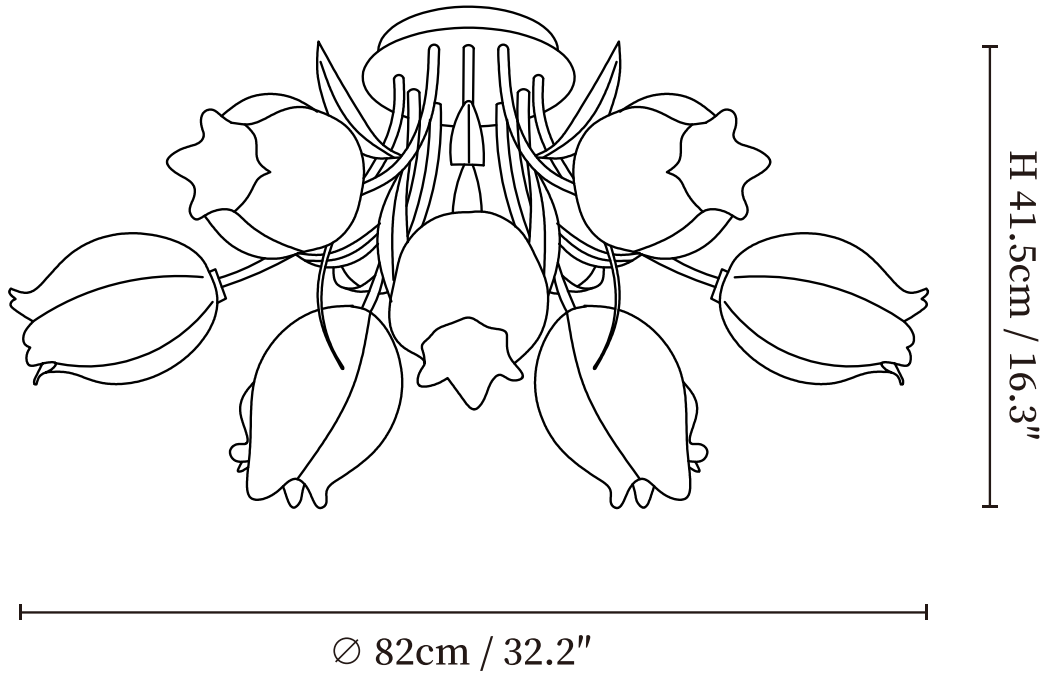

SPECIFICATION SHEET

SPECIFICATION DETAILS

*For custom options, consult factory for details

Fixture Dimensions	Ø 21.6" x H 12.9"
Light source	G9.
Wattage	~ 15W incandescent bulb or LED equivalent.
Voltage	AC 110-240V
Mounting	Hardwired.
Dimming	Please purchase dimmable light bulbs separately.
Control method	Compatible with common wall switches(not included)
Finishes	Green, White.
Shade Details	White.
Material	Metal, Acrylic.

SPECIFICATION SHEET

SPECIFICATION DETAILS

*For custom options, consult factory for details

Fixture Dimensions	Ø 32.2" x H 16.3"
Light source	G9.
Wattage	~ 15W incandescent bulb or LED equivalent.
Voltage	AC 110-240V
Mounting	Hardwired.
Dimming	Please purchase dimmable light bulbs separately.
Control method	Compatible with common wall switches (not included)
Finishes	Green, White.
Shade Details	White.
Material	Metal, Acrylic.

SPECIFICATION SHEET

SPECIFICATION DETAILS

*For custom options, consult factory for details

Fixture Dimensions	Ø 39.3" x H 16.3"
Light source	G9.
Wattage	~ 15W incandescent bulb or LED equivalent.
Voltage	AC 110-240V
Mounting	Hardwired.
Dimming	Please purchase dimmable light bulbs separately.
Control method	Compatible with common wall switches (not included)
Finishes	Green, White.
Shade Details	White.
Material	Metal, Acrylic.