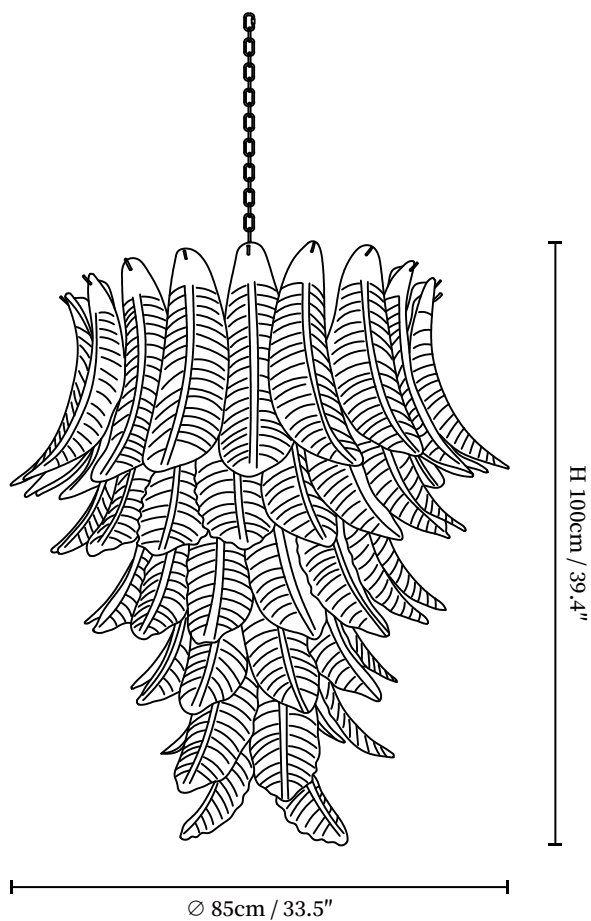

SPECIFICATION SHEET

SPECIFICATION DETAILS

*For custom options, consult factory for details

Fixture Dimensions	D 33.5" x H 39.4"
Light source	E14 (bulb not included)
Wattage	MAX 15W incandescent bulb or LED equivalent.
Voltage	AC 110-240V
Mounting	Hardwired.
Dimming	Compatible with dimmable bulbs (bulb not included)
Control method	Compatible with common wall switches(not included)
Finishes	Nickel.
Shade Details	Amber Glass.
Material	Metal, Glass.
Hanging Length	Chain lengths range between 19.7", the length can be specified according to needs