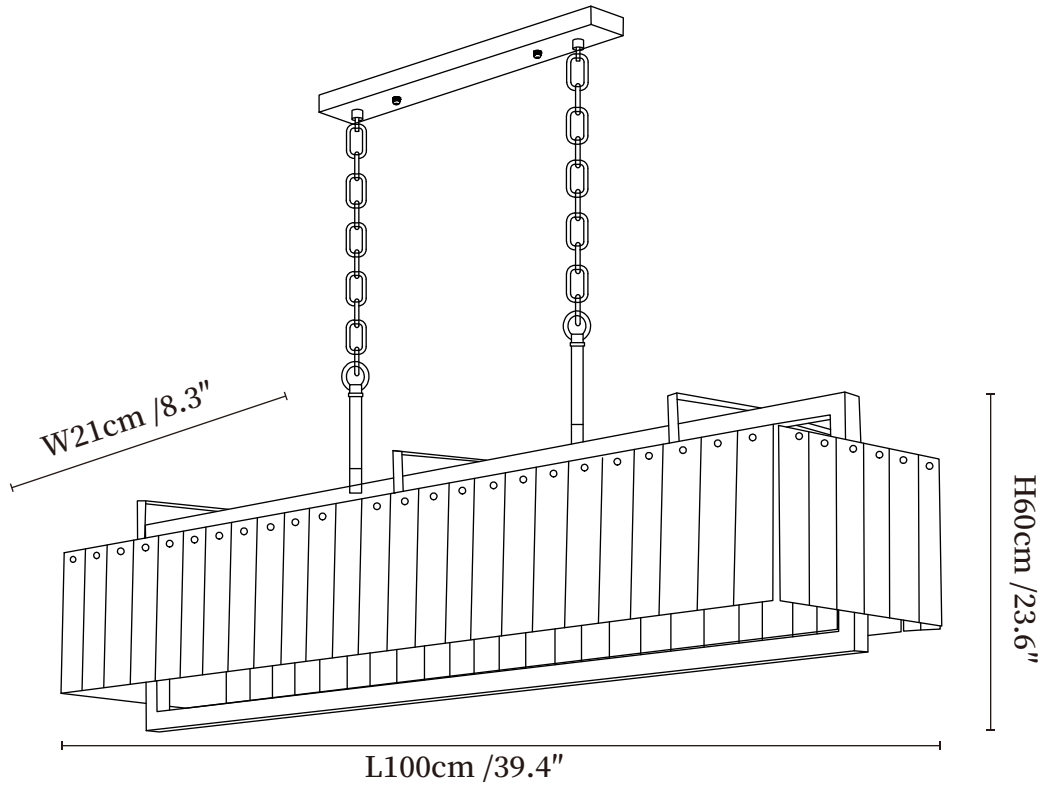

SPECIFICATION SHEET

SPECIFICATION DETAILS

*For custom options, consult factory for details

Fixture Dimensions	L 39.4" x W 8.3" x H 23.6"
Light source	E14 (bulb not included)
Wattage	MAX 15W incandescent bulb or LED equivalent.
Voltage	AC 110-240V
Mounting	Hardwired.
Dimming	Compatible with dimmable bulbs (bulb not included)
Control method	Compatible with common wall switches(not included)
Finishes	Gold.
Shade Details	White.
Material	Metal, Alabaster.
Hanging Length	Chain lengths range between 11.8", the length can be specified according to needs

SPECIFICATION SHEET

SPECIFICATION DETAILS

*For custom options, consult factory for details

Fixture Dimensions	L 49.2" x W 8.3" x H 23.6"
Light source	E14 (bulb not included)
Wattage	MAX 15W incandescent bulb or LED equivalent.
Voltage	AC 110-240V
Mounting	Hardwired.
Dimming	Compatible with dimmable bulbs (bulb not included)
Control method	Compatible with common wall switches(not included)
Finishes	Gold.
Shade Details	White.
Material	Metal, Alabaster.
Hanging Length	Chain lengths range between 11.8", the length can be specified according to needs