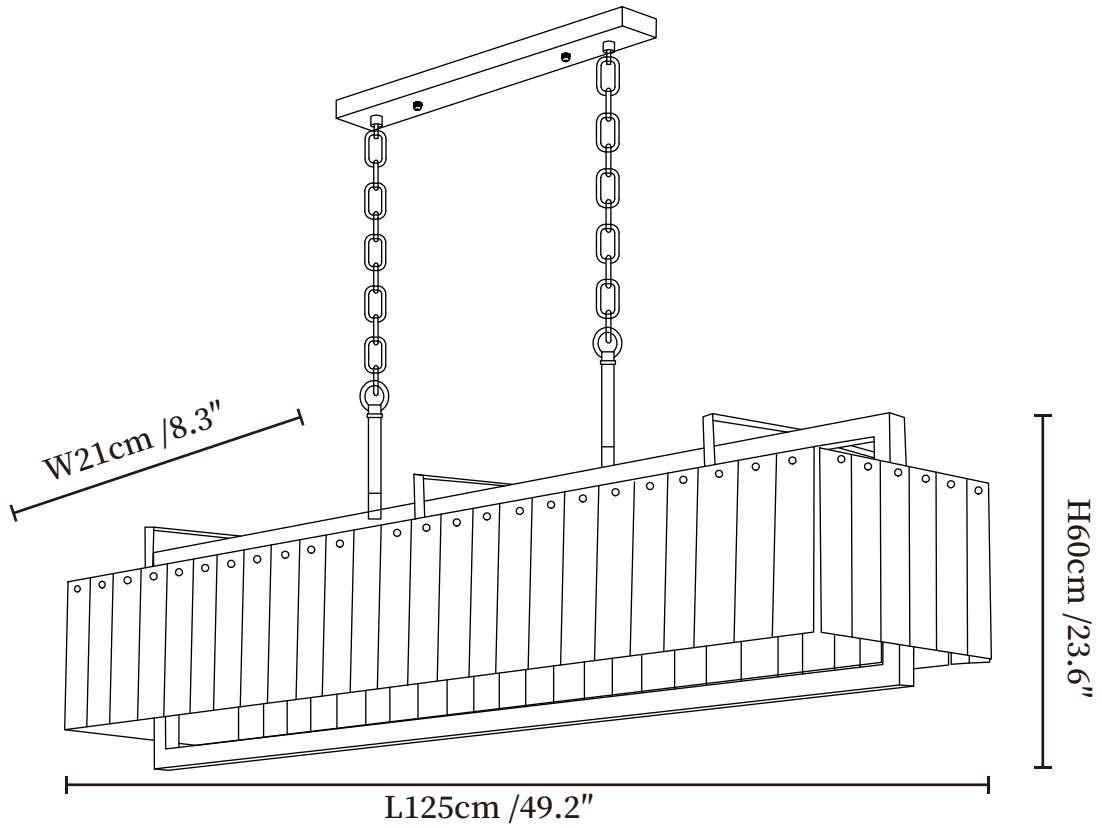

SPECIFICATION SHEET

SPECIFICATION DETAILS

*For custom options, consult factory for details

Fixture Dimensions	L 39.4" x W 8.3" x H 23.6"
Light source	E14 (bulb not included)
Wattage	MAX 15W incandescent bulb or LED equivalent.
Voltage	AC 110-240V
Mounting	Hardwired.
Dimming	Compatible with dimmable bulbs (bulb not included)
Control method	Compatible with common wall switches(not included)
Finishes	Gold.
Shade Details	White.
Material	Metal, Alabaster.
Hanging Length	Chain lengths range between 11.8", the length can be specified according to needs

SPECIFICATION SHEET

SPECIFICATION DETAILS

*For custom options, consult factory for details

Fixture Dimensions	L 49.2" x W 8.3" x H 23.6"
Light source	E14 (bulb not included)
Wattage	MAX 15W incandescent bulb or LED equivalent.
Voltage	AC 110-240V
Mounting	Hardwired.
Dimming	Compatible with dimmable bulbs (bulb not included)
Control method	Compatible with common wall switches(not included)
Finishes	Gold.
Shade Details	White.
Material	Metal, Alabaster.
Hanging Length	Chain lengths range between 11.8", the length can be specified according to needs