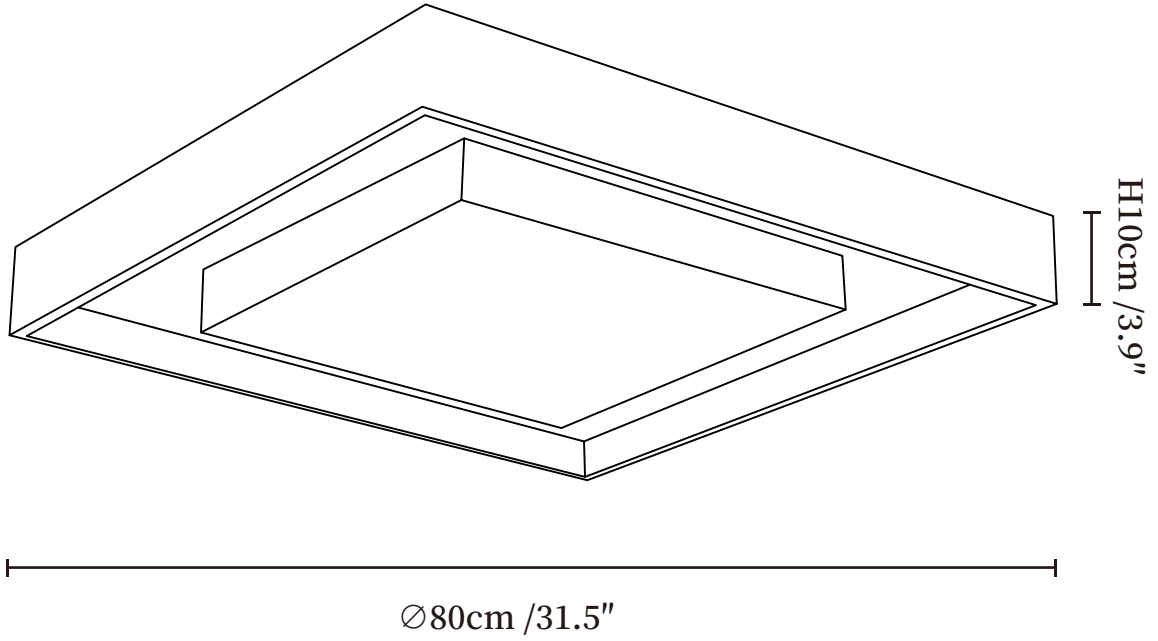

SPECIFICATION SHEET

SPECIFICATION DETAILS

*For custom options, consult factory for details

Fixture Dimensions	$\text{Ø} 27.6'' \times \text{H} 3.9''$
Light source	Integrated LED
Wattage	~35W
Voltage	AC 110-240V
Dimming	Not supported
CRI(Ra)	90+CRI
Mounting	Hardwired.
LED Rated Life	30000 hours
Color Temperature	Warm Light (3000K), Neutral Light (4000K), Cool Light (6000K)
Control method	Compatible with common wall switches(not included)
Finishes	Wood Color, Walnut Color, Black.
Shade Details	White.
Material	Metal, Wood, Acrylic

SPECIFICATION SHEET

SPECIFICATION DETAILS

*For custom options, consult factory for details

Fixture Dimensions	$\varnothing 31.5'' \times H 3.9''$
Light source	Integrated LED
Wattage	~83W
Voltage	AC 110-240V
Dimming	Not supported
CRI(Ra)	90+CRI
Mounting	Hardwired.
LED Rated Life	30000 hours
Color Temperature	Warm Light (3000K), Neutral Light (4000K), Cool Light (6000K)
Control method	Compatible with common wall switches (not included)
Finishes	Wood Color, Walnut Color, Black.
Shade Details	White.
Material	Metal, Wood, Acrylic