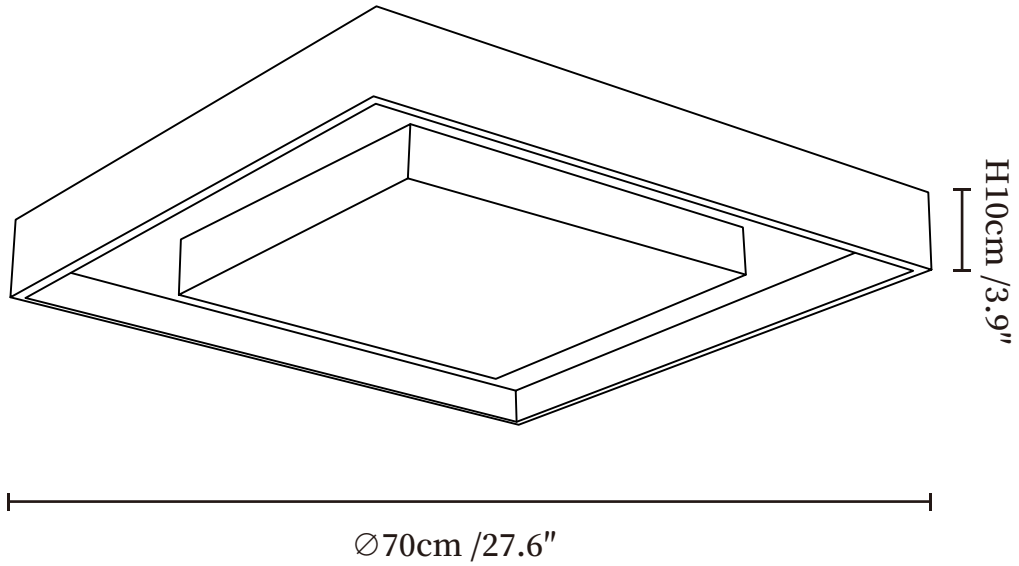

SPECIFICATION SHEET

SPECIFICATION DETAILS

*For custom options, consult factory for details

Fixture Dimensions	$\text{Ø} 27.6'' \times \text{H} 3.9''$
Light source	Integrated LED
Wattage	~35W
Voltage	AC 110-240V
Dimming	Not supported
CRI(Ra)	90+CRI
Mounting	Hardwired.
LED Rated Life	30000 hours
Color Temperature	Warm Light (3000K), Neutral Light (4000K), Cool Light (6000K)
Control method	Compatible with common wall switches(not included)
Finishes	Wood Color, Walnut Color, Black.
Shade Details	White.
Material	Metal, Wood, Acrylic

SPECIFICATION SHEET

SPECIFICATION DETAILS

*For custom options, consult factory for details

Fixture Dimensions	$\varnothing 31.5'' \times H 3.9''$
Light source	Integrated LED
Wattage	~83W
Voltage	AC 110-240V
Dimming	Not supported
CRI(Ra)	90+CRI
Mounting	Hardwired.
LED Rated Life	30000 hours
Color Temperature	Warm Light (3000K), Neutral Light (4000K), Cool Light (6000K)
Control method	Compatible with common wall switches (not included)
Finishes	Wood Color, Walnut Color, Black.
Shade Details	White.
Material	Metal, Wood, Acrylic