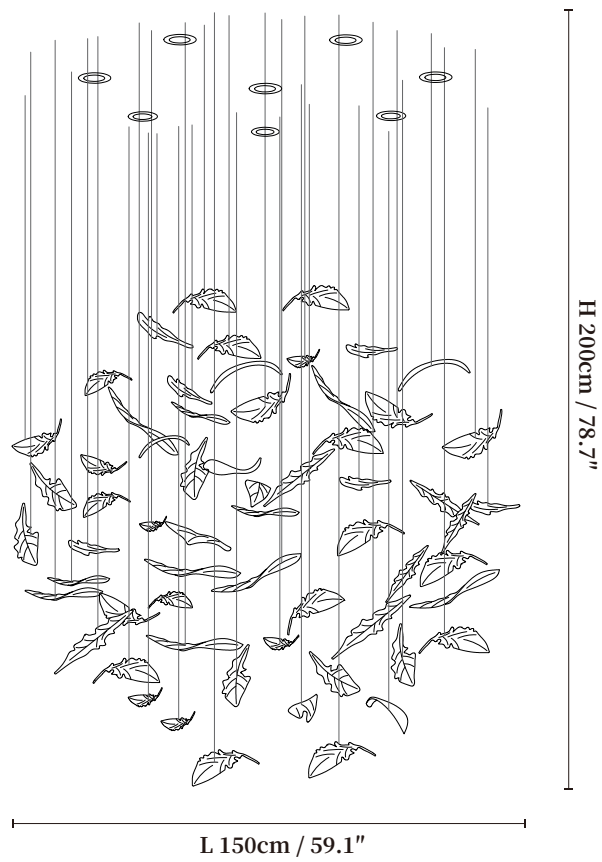

SPECIFICATION SHEET

SPECIFICATION DETAILS

*For custom options, consult factory for details

Fixture Dimensions	L 59.1" x H 55.1" x OH 78.7"
Light source	Integrated LED
Wattage	Total power ~24 watts
Voltage	AC 110-240V
Dimming	Not supported
CRI(Ra)	90+CRI
Mounting	Hardwired.
LED Rated Life	50000 hours
Color Temperature	Warm Light (3000K), Neutral Light (4000K), Cool Light (6000K)
Control method	Compatible with common wall switches(not included)
Finishes	Clear, White, Gold
Shade Details	Clear, White, Gold
Material	Metal, Glass
Wire Length	The standard length of the cord is 59" (150 cm), the length is adjustable.