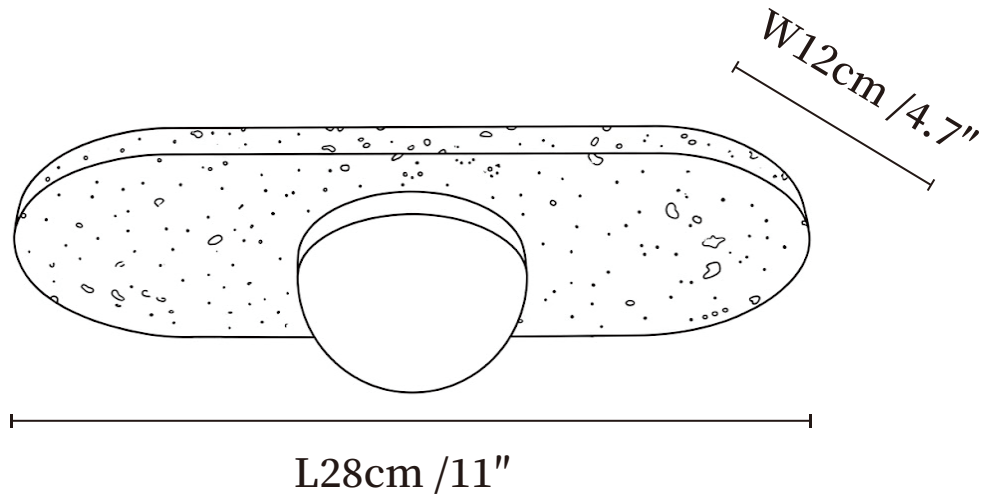

## SPECIFICATION DETAILS

\*For custom options, consult factory for details

<b>Fixture Dimensions</b>	L 11.0" x W 4.7"
<b>Light source</b>	G9 (bulb not included)
<b>Wattage</b>	MAX 5W incandescent bulb or LED equivalent.
<b>Voltage</b>	AC 110-240V
<b>Mounting</b>	Hardwired.
<b>Dimming</b>	Please purchase dimmable light bulbs separately.
<b>Control method</b>	Compatible with common wall switches (not included)
<b>Finishes</b>	Yellow Travertine.
<b>Shade Details</b>	White.
<b>Material</b>	Metal, Yellow Travertine, Glass.

## SPECIFICATION DETAILS

\*For custom options, consult factory for details

<b>Fixture Dimensions</b>	L 16.9" x W 4.7"
<b>Light source</b>	G9 (bulb not included)
<b>Wattage</b>	MAX 5W incandescent bulb or LED equivalent.
<b>Voltage</b>	AC 110-240V
<b>Mounting</b>	Hardwired.
<b>Dimming</b>	Please purchase dimmable light bulbs separately.
<b>Control method</b>	Compatible with common wall switches (not included)
<b>Finishes</b>	Yellow Travertine.
<b>Shade Details</b>	White.
<b>Material</b>	Metal, Yellow Travertine, Glass.

## SPECIFICATION DETAILS

\*For custom options, consult factory for details

<b>Fixture Dimensions</b>	L 23.6" x W 4.7"
<b>Light source</b>	G9 (bulb not included)
<b>Wattage</b>	MAX 5W incandescent bulb or LED equivalent.
<b>Voltage</b>	AC 110-240V
<b>Mounting</b>	Hardwired.
<b>Dimming</b>	Please purchase dimmable light bulbs separately.
<b>Control method</b>	Compatible with common wall switches (not included)
<b>Finishes</b>	Yellow Travertine.
<b>Shade Details</b>	White.
<b>Material</b>	Metal, Yellow Travertine, Glass.