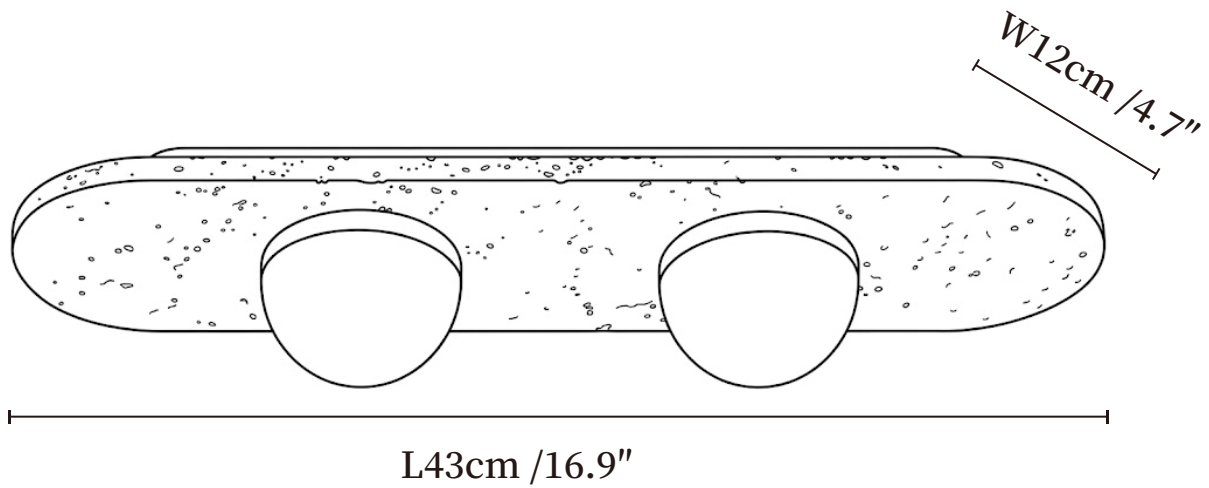

# SPECIFICATION SHEET

---

## SPECIFICATION DETAILS

\*For custom options, consult factory for details

<b>Fixture Dimensions</b>	L 11.0" x W 4.7"
<b>Light source</b>	G9 (bulb not included)
<b>Wattage</b>	MAX 5W incandescent bulb or LED equivalent.
<b>Voltage</b>	AC 110-240V
<b>Mounting</b>	Hardwired.
<b>Dimming</b>	Please purchase dimmable light bulbs separately.
<b>Control method</b>	Compatible with common wall switches (not included)
<b>Finishes</b>	Yellow Travertine.
<b>Shade Details</b>	White.
<b>Material</b>	Metal, Yellow Travertine, Glass.

## SPECIFICATION DETAILS

\*For custom options, consult factory for details

<b>Fixture Dimensions</b>	L 16.9" x W 4.7"
<b>Light source</b>	G9 (bulb not included)
<b>Wattage</b>	MAX 5W incandescent bulb or LED equivalent.
<b>Voltage</b>	AC 110-240V
<b>Mounting</b>	Hardwired.
<b>Dimming</b>	Please purchase dimmable light bulbs separately.
<b>Control method</b>	Compatible with common wall switches (not included)
<b>Finishes</b>	Yellow Travertine.
<b>Shade Details</b>	White.
<b>Material</b>	Metal, Yellow Travertine, Glass.

## SPECIFICATION DETAILS

\*For custom options, consult factory for details

<b>Fixture Dimensions</b>	L 23.6" x W 4.7"
<b>Light source</b>	G9 (bulb not included)
<b>Wattage</b>	MAX 5W incandescent bulb or LED equivalent.
<b>Voltage</b>	AC 110-240V
<b>Mounting</b>	Hardwired.
<b>Dimming</b>	Please purchase dimmable light bulbs separately.
<b>Control method</b>	Compatible with common wall switches (not included)
<b>Finishes</b>	Yellow Travertine.
<b>Shade Details</b>	White.
<b>Material</b>	Metal, Yellow Travertine, Glass.