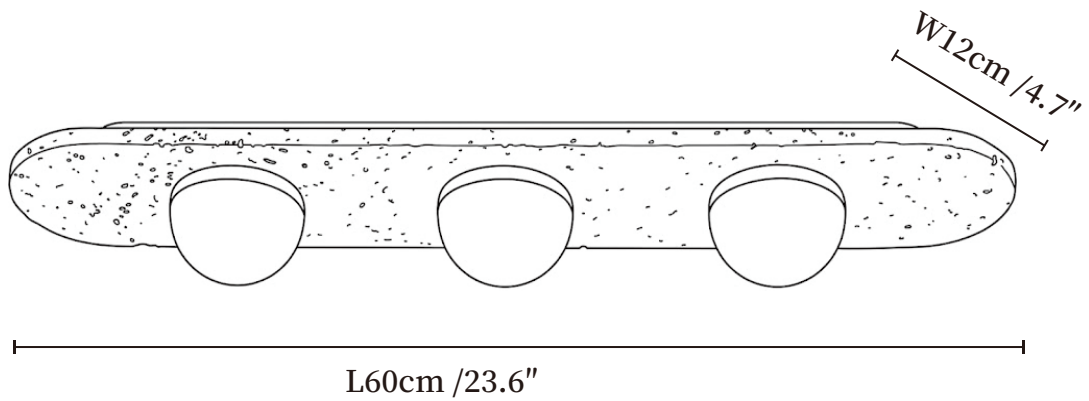

## SPECIFICATION DETAILS

\*For custom options, consult factory for details

<b>Fixture Dimensions</b>	L 11.0" x W 4.7"
<b>Light source</b>	G9 (bulb not included)
<b>Wattage</b>	MAX 5W incandescent bulb or LED equivalent.
<b>Voltage</b>	AC 110-240V
<b>Mounting</b>	Hardwired.
<b>Dimming</b>	Please purchase dimmable light bulbs separately.
<b>Control method</b>	Compatible with common wall switches (not included)
<b>Finishes</b>	Yellow Travertine.
<b>Shade Details</b>	White.
<b>Material</b>	Metal, Yellow Travertine, Glass.

# SPECIFICATION SHEET

---

## SPECIFICATION DETAILS

\*For custom options, consult factory for details

<b>Fixture Dimensions</b>	L 16.9" x W 4.7"
<b>Light source</b>	G9 (bulb not included)
<b>Wattage</b>	MAX 5W incandescent bulb or LED equivalent.
<b>Voltage</b>	AC 110-240V
<b>Mounting</b>	Hardwired.
<b>Dimming</b>	Please purchase dimmable light bulbs separately.
<b>Control method</b>	Compatible with common wall switches (not included)
<b>Finishes</b>	Yellow Travertine.
<b>Shade Details</b>	White.
<b>Material</b>	Metal, Yellow Travertine, Glass.

## SPECIFICATION DETAILS

\*For custom options, consult factory for details

<b>Fixture Dimensions</b>	L 23.6" x W 4.7"
<b>Light source</b>	G9 (bulb not included)
<b>Wattage</b>	MAX 5W incandescent bulb or LED equivalent.
<b>Voltage</b>	AC 110-240V
<b>Mounting</b>	Hardwired.
<b>Dimming</b>	Please purchase dimmable light bulbs separately.
<b>Control method</b>	Compatible with common wall switches (not included)
<b>Finishes</b>	Yellow Travertine.
<b>Shade Details</b>	White.
<b>Material</b>	Metal, Yellow Travertine, Glass.