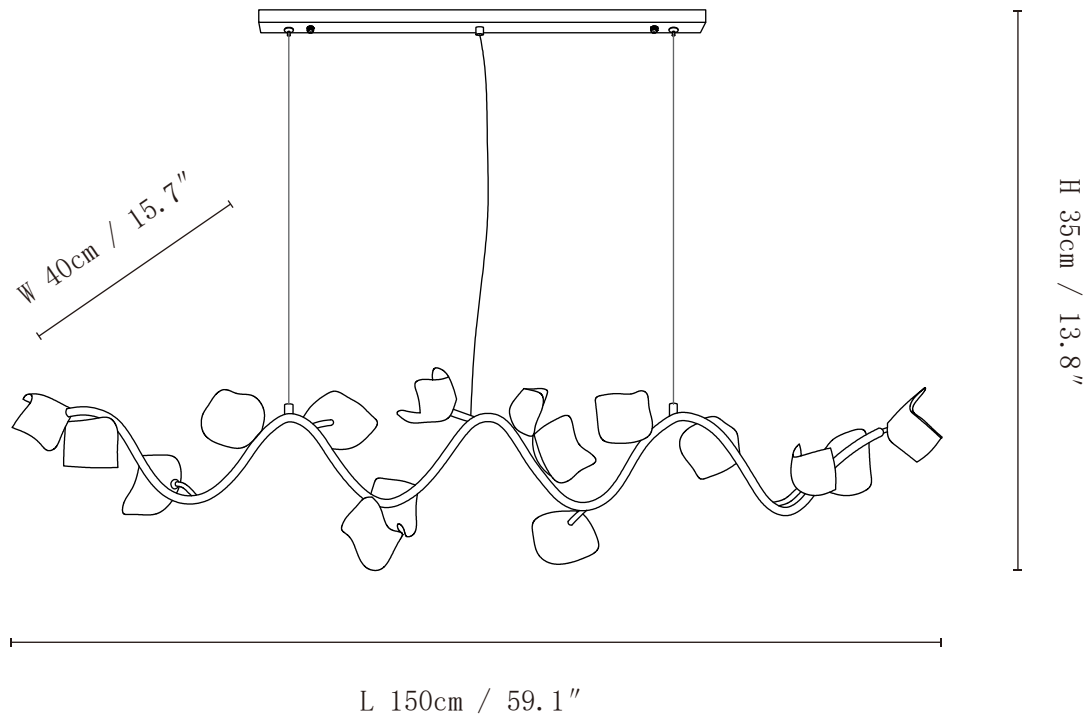

SPECIFICATION SHEET

SPECIFICATION DETAILS

*For custom options, consult factory for details

Fixture Dimensions	L 59.1" x W 15.7" x H 13.8"(16heads)
Light source	G4 (bulb not included)
Wattage	~80W
Voltage	AC 110-240V
Mounting	Hardwired.
Dimming	Compatible with dimmable bulbs (bulb not included)
Control method	Compatible with common wall switches (not included)
Finishes	Gold
Shade Details	White
Material	Metal, Iron, Ceramics
Rod Length	The standard length of the suspended wire is 59" (150 cm) and the length is adjustable.