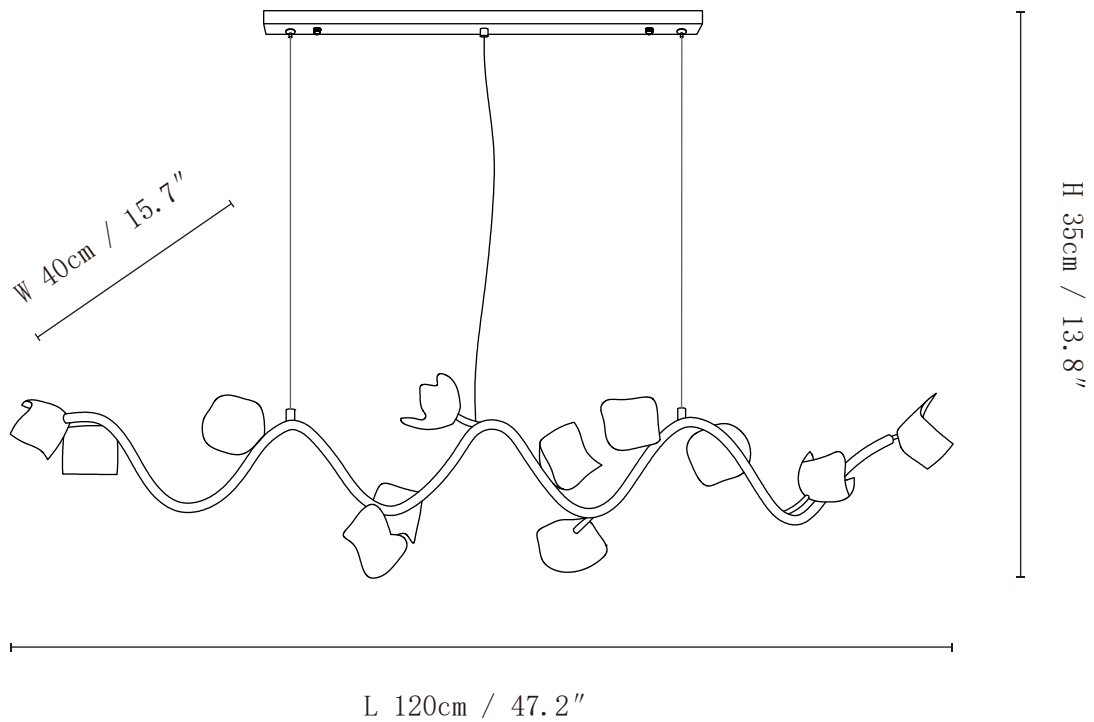

SPECIFICATION SHEET

SPECIFICATION DETAILS

*For custom options, consult factory for details

Fixture Dimensions	D 23.6" x H 9.8" (12heads)
Light source	G4 (bulb not included)
Wattage	~60W
Voltage	AC 110-240V
Mounting	Hardwired.
Dimming	Compatible with dimmable bulbs (bulb not included)
Control method	Compatible with common wall switches (not included)
Finishes	Gold
Shade Details	White
Material	Metal, Iron, Ceramics
Rod Length	The standard length of the suspended wire is 59" (150 cm) and the length is adjustable.

SPECIFICATION SHEET

SPECIFICATION DETAILS

*For custom options, consult factory for details

Fixture Dimensions	D 31.5" x H 9.8" (18heads)
Light source	G4 (bulb not included)
Wattage	~90W
Voltage	AC 110-240V
Mounting	Hardwired.
Dimming	Compatible with dimmable bulbs (bulb not included)
Control method	Compatible with common wall switches(not included)
Finishes	Gold
Shade Details	White
Material	Metal, Iron, Ceramics
Rod Length	The standard length of the suspended wire is 59"(150 cm) and the length is adjustable.

SPECIFICATION SHEET

SPECIFICATION DETAILS

*For custom options, consult factory for details

Fixture Dimensions	L 47.2" x W 15.7" x H 13.8" (12heads)
Light source	G4 (bulb not included)
Wattage	~60W
Voltage	AC 110-240V
Mounting	Hardwired.
Dimming	Compatible with dimmable bulbs (bulb not included)
Control method	Compatible with common wall switches (not included)
Finishes	Gold
Shade Details	White
Material	Metal, Iron, Ceramics
Rod Length	The standard length of the suspended wire is 59" (150 cm) and the length is adjustable.