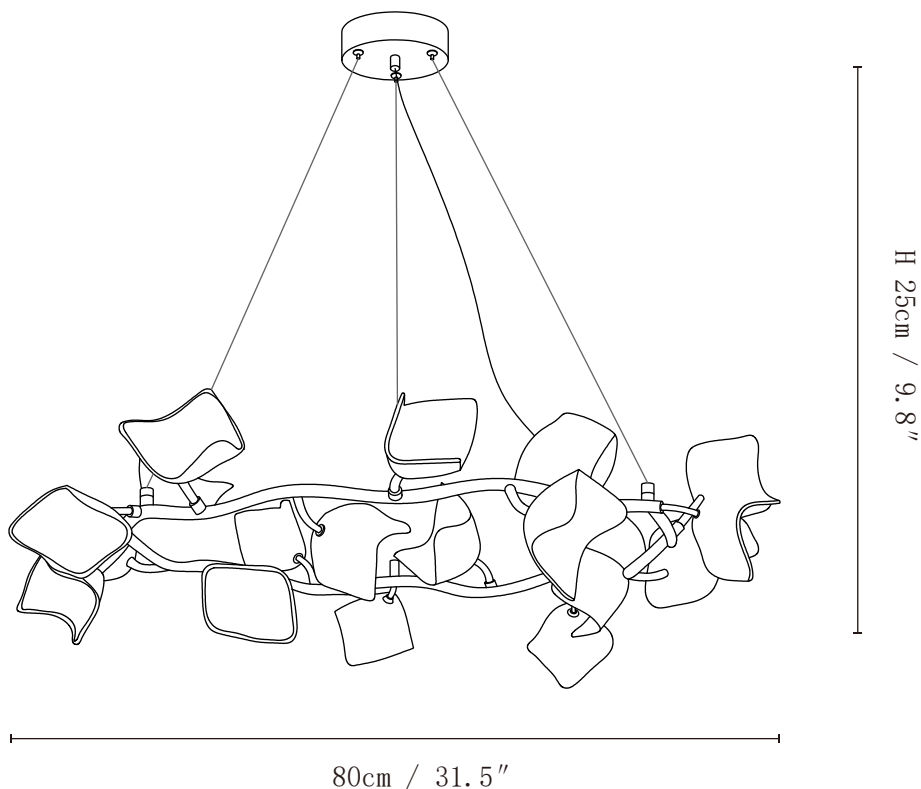

SPECIFICATION SHEET

SPECIFICATION DETAILS

*For custom options, consult factory for details

Fixture Dimensions	D 23.6" x H 9.8" (12heads)
Light source	G4 (bulb not included)
Wattage	~60W
Voltage	AC 110-240V
Mounting	Hardwired.
Dimming	Compatible with dimmable bulbs (bulb not included)
Control method	Compatible with common wall switches (not included)
Finishes	Gold
Shade Details	White
Material	Metal, Iron, Ceramics
Rod Length	The standard length of the suspended wire is 59" (150 cm) and the length is adjustable.

SPECIFICATION SHEET

SPECIFICATION DETAILS

*For custom options, consult factory for details

Fixture Dimensions	D 31.5" x H 9.8" (18heads)
Light source	G4 (bulb not included)
Wattage	~90W
Voltage	AC 110-240V
Mounting	Hardwired.
Dimming	Compatible with dimmable bulbs (bulb not included)
Control method	Compatible with common wall switches(not included)
Finishes	Gold
Shade Details	White
Material	Metal, Iron, Ceramics
Rod Length	The standard length of the suspended wire is 59"(150 cm) and the length is adjustable.

SPECIFICATION SHEET

SPECIFICATION DETAILS

*For custom options, consult factory for details

Fixture Dimensions	L 47.2" x W 15.7" x H 13.8" (12heads)
Light source	G4 (bulb not included)
Wattage	~60W
Voltage	AC 110-240V
Mounting	Hardwired.
Dimming	Compatible with dimmable bulbs (bulb not included)
Control method	Compatible with common wall switches (not included)
Finishes	Gold
Shade Details	White
Material	Metal, Iron, Ceramics
Rod Length	The standard length of the suspended wire is 59" (150 cm) and the length is adjustable.