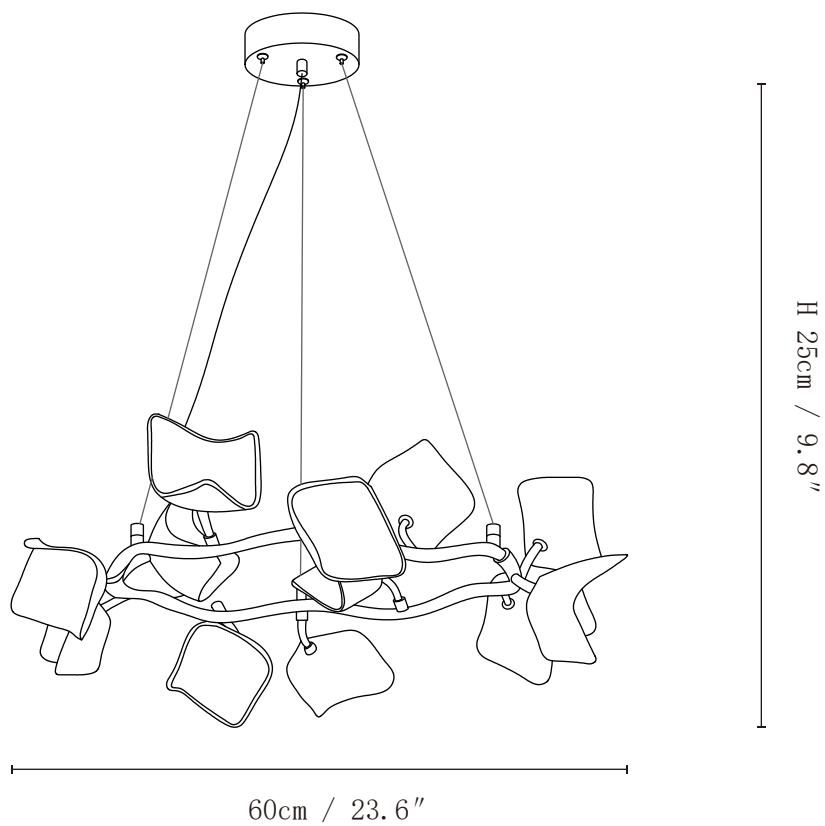

SPECIFICATION SHEET

SPECIFICATION DETAILS

*For custom options, consult factory for details

Fixture Dimensions	D 23.6" x H 9.8" (12heads)
Light source	G4 (bulb not included)
Wattage	~60W
Voltage	AC 110-240V
Mounting	Hardwired.
Dimming	Compatible with dimmable bulbs (bulb not included)
Control method	Compatible with common wall switches (not included)
Finishes	Gold
Shade Details	White
Material	Metal, Iron, Ceramics
Rod Length	The standard length of the suspended wire is 59" (150 cm) and the length is adjustable.

SPECIFICATION SHEET

SPECIFICATION DETAILS

*For custom options, consult factory for details

Fixture Dimensions	D 31.5" x H 9.8" (18heads)
Light source	G4 (bulb not included)
Wattage	~90W
Voltage	AC 110-240V
Mounting	Hardwired.
Dimming	Compatible with dimmable bulbs (bulb not included)
Control method	Compatible with common wall switches(not included)
Finishes	Gold
Shade Details	White
Material	Metal, Iron, Ceramics
Rod Length	The standard length of the suspended wire is 59"(150 cm) and the length is adjustable.

SPECIFICATION SHEET

SPECIFICATION DETAILS

*For custom options, consult factory for details

Fixture Dimensions	L 47.2" x W 15.7" x H 13.8" (12heads)
Light source	G4 (bulb not included)
Wattage	~60W
Voltage	AC 110-240V
Mounting	Hardwired.
Dimming	Compatible with dimmable bulbs (bulb not included)
Control method	Compatible with common wall switches (not included)
Finishes	Gold
Shade Details	White
Material	Metal, Iron, Ceramics
Rod Length	The standard length of the suspended wire is 59" (150 cm) and the length is adjustable.