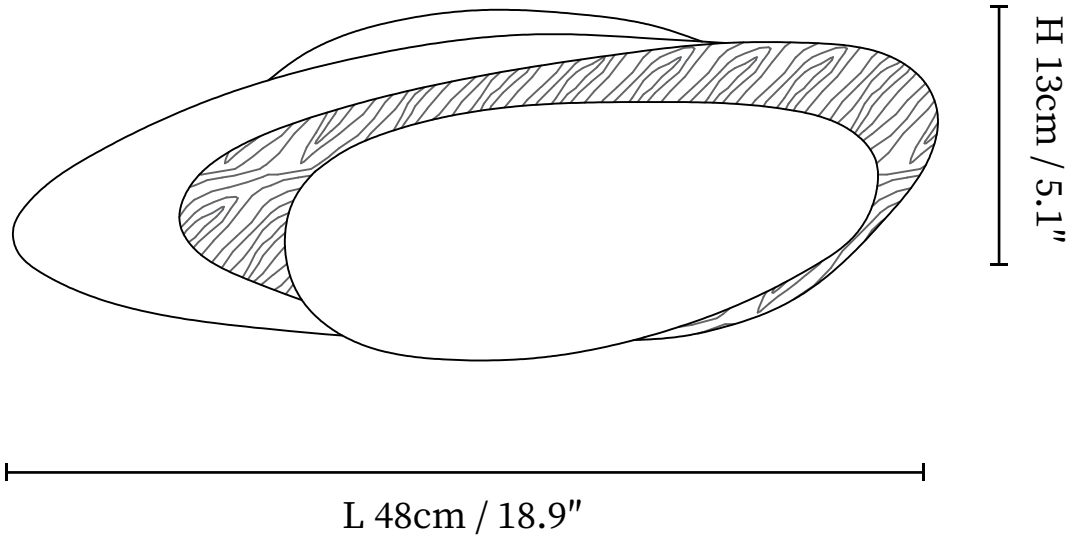

SPECIFICATION SHEET

SPECIFICATION DETAILS

*For custom options, consult factory for details

Fixture Dimensions	L 18.9" x W 13.4" x H 5.1"
Light source	Integrated LED
Wattage	~36W
Voltage	AC 110-240V
Dimming	Not supported
CRI(Ra)	90+CRI
Mounting	Hardwired.
LED Rated Life	30000 hours
Color Temperature	Warm Light (3000K), Neutral Light (4000K), Cool Light (6000K)
Control method	Compatible with common wall switches(not included)
Finishes	Black, White, Walnut Wood Grain Hydroprinting
Shade Details	White
Material	Metal, PVC