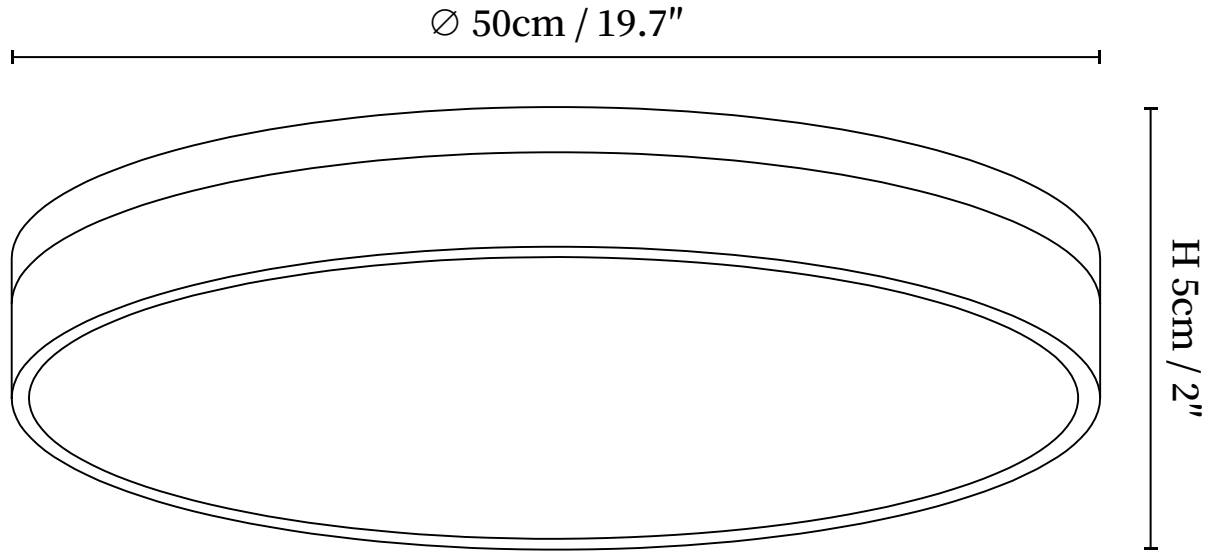

SPECIFICATION SHEET

SPECIFICATION DETAILS

*For custom options, consult factory for details

Fixture Dimmensions	D 11.8" x H 2" (Power: ~24W) D 15.7" x H 2" (Power: ~48W) D 19.7" x H 2" (Power: ~72W)
Light source	Integrated LED
Wattage	~24W/~48W/~78W
Voltage	AC 110-240V
Dimming	Not supported
CRI(Ra)	90+CRI
Mounting	Hardwired.
LED Rated Life	30000 hours
Color Temperature	Warm Light (3000K), Neutral Light (4000K), Cool Light (6000K)
Control method	Compatible with common wall switches(not included)
Finishes	Wood Color, Grey, Yellow, White.
Shade Details	White.
Material	Metal, Acrylic, Wood.