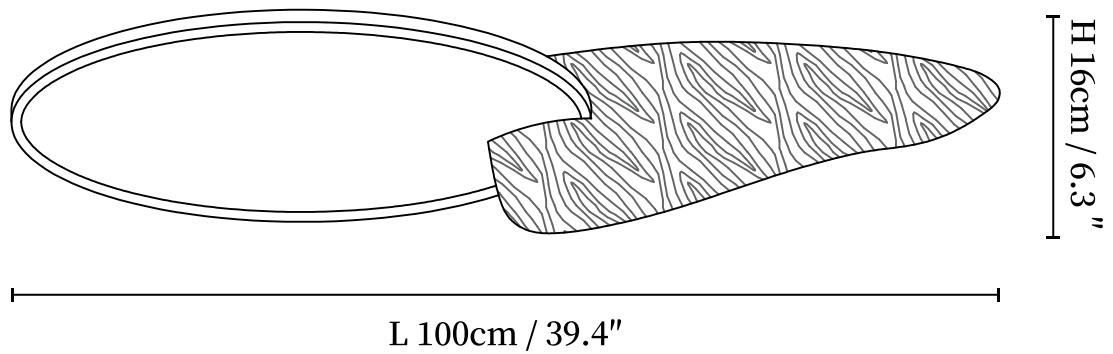

SPECIFICATION SHEET

SPECIFICATION DETAILS

*For custom options, consult factory for details

Fixture Dimensions	L 39.4" x W 22.8" x H 6.3"
Light source	Integrated LED
Wattage	~30W
Voltage	AC 110-240V
Dimming	Not supported
CRI(Ra)	90+CRI
Mounting	Hardwired.
LED Rated Life	30000 hours
Color Temperature	Warm Light (3000K), Neutral Light (4000K), Cool Light (6000K)
Control method	Compatible with common wall switches(not included)
Finishes	Wood Color, Walnut Color, Black.
Shade Details	White.
Material	Metal, Wood, Acrylic.

SPECIFICATION SHEET

SPECIFICATION DETAILS

*For custom options, consult factory for details

Fixture Dimmensions	L 46.1" x W 29.1" x H 6.3"
Light source	Integrated LED
Wattage	~50W
Voltage	AC 110-240V
Dimming	Not supported
CRI(Ra)	90+CRI
Mounting	Hardwired.
LED Rated Life	30000 hours
Color Temperature	Warm Light (3000K), Neutral Light (4000K), Cool Light (6000K)
Control method	Compatible with common wall switches(not included)
Finishes	Wood Color, Walnut Color, Black.
Shade Details	White.
Material	Metal, Wood, Acrylic.