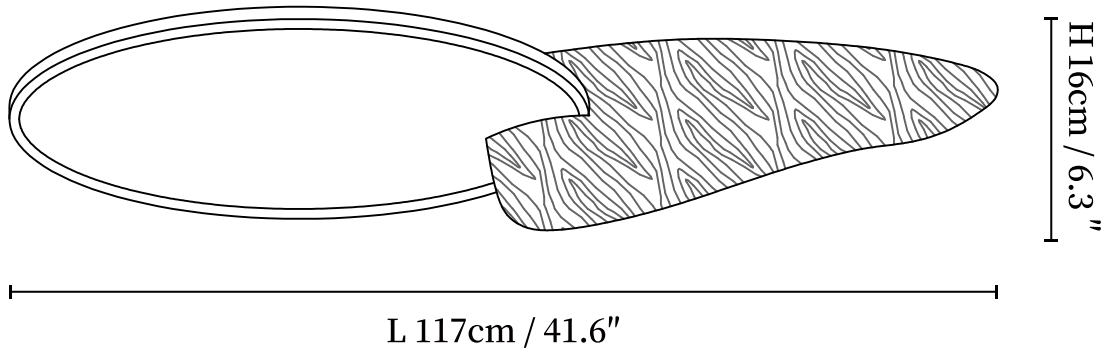

SPECIFICATION SHEET

SPECIFICATION DETAILS

*For custom options, consult factory for details

Fixture Dimensions	L 39.4" x W 22.8" x H 6.3"
Light source	Integrated LED
Wattage	~30W
Voltage	AC 110-240V
Dimming	Not supported
CRI(Ra)	90+CRI
Mounting	Hardwired.
LED Rated Life	30000 hours
Color Temperature	Warm Light (3000K), Neutral Light (4000K), Cool Light (6000K)
Control method	Compatible with common wall switches(not included)
Finishes	Wood Color, Walnut Color, Black.
Shade Details	White.
Material	Metal, Wood, Acrylic.

SPECIFICATION SHEET

SPECIFICATION DETAILS

*For custom options, consult factory for details

Fixture Dimmensions	L 46.1" x W 29.1" x H 6.3"
Light source	Integrated LED
Wattage	~50W
Voltage	AC 110-240V
Dimming	Not supported
CRI(Ra)	90+CRI
Mounting	Hardwired.
LED Rated Life	30000 hours
Color Temperature	Warm Light (3000K), Neutral Light (4000K), Cool Light (6000K)
Control method	Compatible with common wall switches(not included)
Finishes	Wood Color, Walnut Color, Black.
Shade Details	White.
Material	Metal, Wood, Acrylic.