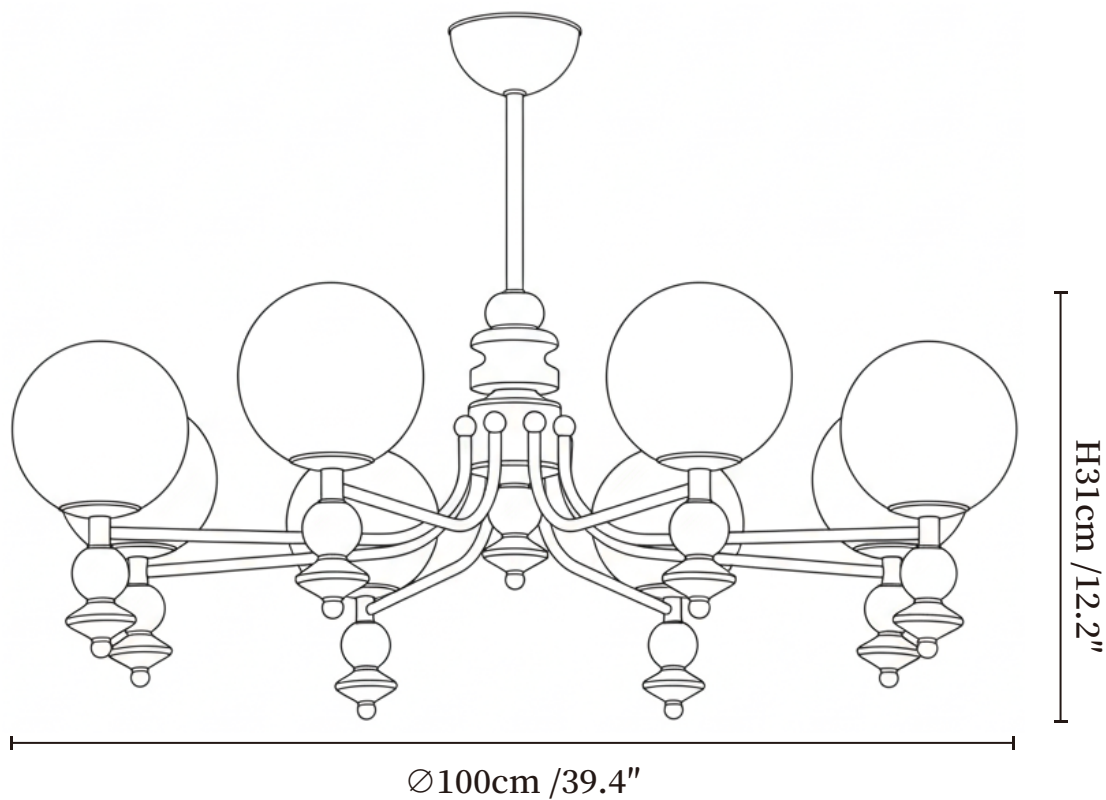

SPECIFICATION SHEET

SPECIFICATION DETAILS

*For custom options, consult factory for details

Fixture Dimensions	$\text{Ø} 29.5'' \times \text{H} 12.2''$
Light source	E14 (bulb not included)
Wattage	MAX 15W incandescent bulb or LED equivalent.
Voltage	AC 110-240V
Mounting	Hardwired.
Dimming	Compatible with dimmable bulbs (bulb not included)
Control method	Compatible with common wall switches (not included)
Finishes	Copper & Walnut color, Nickel & Black walnut.
Shade Details	White.
Material	Metal, Wood, Glass.
Rod Length	Suspension rod is 11.8", and can be spliced as needed.

SPECIFICATION SHEET

SPECIFICATION DETAILS

*For custom options, consult factory for details

Fixture Dimensions	Ø 33.5" x H 32.7"
Light source	E14 (bulb not included)
Wattage	MAX 15W incandescent bulb or LED equivalent.
Voltage	AC 110-240V
Mounting	Hardwired.
Dimming	Compatible with dimmable bulbs (bulb not included)
Control method	Compatible with common wall switches (not included)
Finishes	Copper & Walnut color, Nickel & Black walnut.
Shade Details	White.
Material	Metal, Wood, Glass.
Rod Length	Suspension rod is 11.8", and can be spliced as needed.

SPECIFICATION SHEET

SPECIFICATION DETAILS

*For custom options, consult factory for details

Fixture Dimensions	Ø 39.4" x H 12.2"
Light source	E14 (bulb not included)
Wattage	MAX 15W incandescent bulb or LED equivalent.
Voltage	AC 110-240V
Mounting	Hardwired.
Dimming	Compatible with dimmable bulbs (bulb not included)
Control method	Compatible with common wall switches(not included)
Finishes	Copper & Walnut color, Nickel & Black walnut.
Shade Details	White.
Material	Metal, Wood, Glass.
Rod Length	Suspension rod is 11.8", and can be spliced as needed.