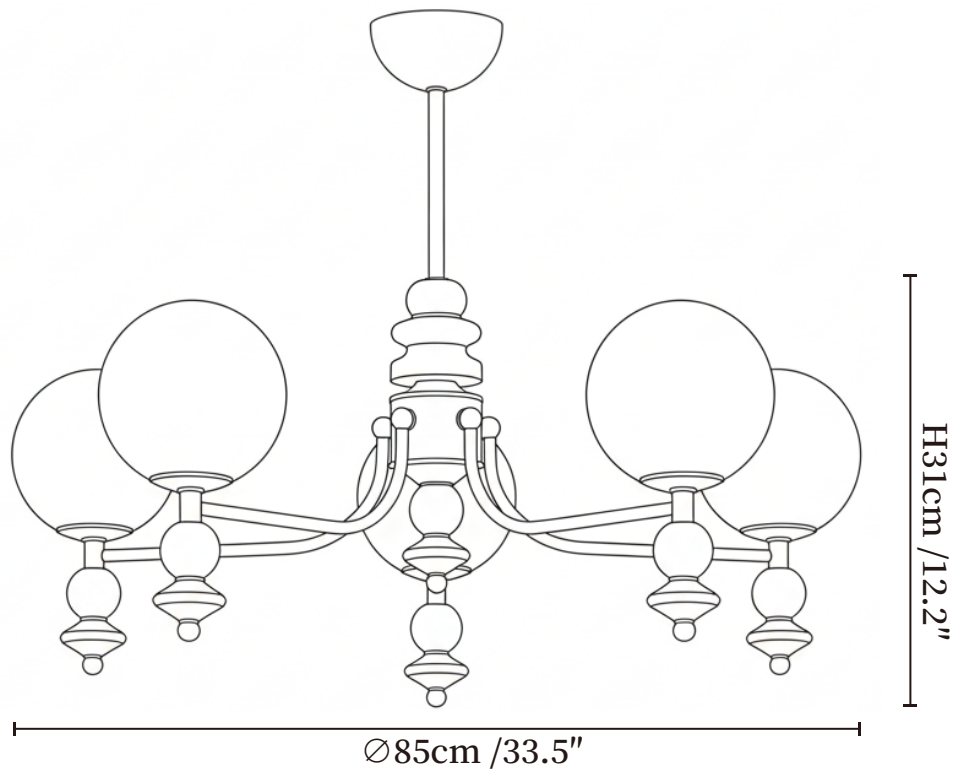

SPECIFICATION SHEET

SPECIFICATION DETAILS

*For custom options, consult factory for details

Fixture Dimensions	$\text{Ø} 29.5'' \times \text{H} 12.2''$
Light source	E14 (bulb not included)
Wattage	MAX 15W incandescent bulb or LED equivalent.
Voltage	AC 110-240V
Mounting	Hardwired.
Dimming	Compatible with dimmable bulbs (bulb not included)
Control method	Compatible with common wall switches (not included)
Finishes	Copper & Walnut color, Nickel & Black walnut.
Shade Details	White.
Material	Metal, Wood, Glass.
Rod Length	Suspension rod is 11.8", and can be spliced as needed.

SPECIFICATION SHEET

SPECIFICATION DETAILS

*For custom options, consult factory for details

Fixture Dimensions	Ø 33.5" x H 32.7"
Light source	E14 (bulb not included)
Wattage	MAX 15W incandescent bulb or LED equivalent.
Voltage	AC 110-240V
Mounting	Hardwired.
Dimming	Compatible with dimmable bulbs (bulb not included)
Control method	Compatible with common wall switches (not included)
Finishes	Copper & Walnut color, Nickel & Black walnut.
Shade Details	White.
Material	Metal, Wood, Glass.
Rod Length	Suspension rod is 11.8", and can be spliced as needed.

SPECIFICATION SHEET

SPECIFICATION DETAILS

*For custom options, consult factory for details

Fixture Dimensions	Ø 39.4" x H 12.2"
Light source	E14 (bulb not included)
Wattage	MAX 15W incandescent bulb or LED equivalent.
Voltage	AC 110-240V
Mounting	Hardwired.
Dimming	Compatible with dimmable bulbs (bulb not included)
Control method	Compatible with common wall switches(not included)
Finishes	Copper & Walnut color, Nickel & Black walnut.
Shade Details	White.
Material	Metal, Wood, Glass.
Rod Length	Suspension rod is 11.8", and can be spliced as needed.