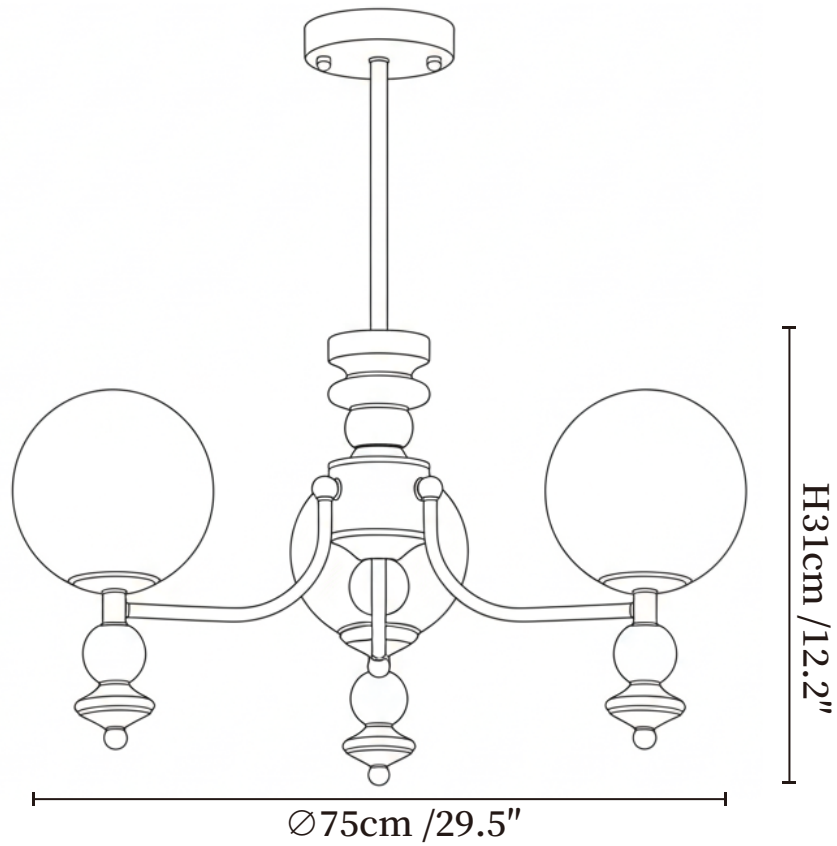

SPECIFICATION SHEET

SPECIFICATION DETAILS

*For custom options, consult factory for details

Fixture Dimensions	Ø 33.5" x H 32.7"
Light source	E14 (bulb not included)
Wattage	MAX 15W incandescent bulb or LED equivalent.
Voltage	AC 110-240V
Mounting	Hardwired.
Dimming	Compatible with dimmable bulbs (bulb not included)
Control method	Compatible with common wall switches (not included)
Finishes	Copper & Walnut color, Nickel & Black walnut.
Shade Details	White.
Material	Metal, Wood, Glass.
Rod Length	Suspension rod is 11.8", and can be spliced as needed.

SPECIFICATION SHEET

SPECIFICATION DETAILS

*For custom options, consult factory for details

Fixture Dimensions	Ø 39.4" x H 12.2"
Light source	E14 (bulb not included)
Wattage	MAX 15W incandescent bulb or LED equivalent.
Voltage	AC 110-240V
Mounting	Hardwired.
Dimming	Compatible with dimmable bulbs (bulb not included)
Control method	Compatible with common wall switches(not included)
Finishes	Copper & Walnut color, Nickel & Black walnut.
Shade Details	White.
Material	Metal, Wood, Glass.
Rod Length	Suspension rod is 11.8", and can be spliced as needed.

SPECIFICATION SHEET

SPECIFICATION DETAILS

*For custom options, consult factory for details

Fixture Dimensions	Ø 29.5" x H 12.2"
Light source	E14 (bulb not included)
Wattage	MAX 15W incandescent bulb or LED equivalent.
Voltage	AC 110-240V
Mounting	Hardwired.
Dimming	Compatible with dimmable bulbs (bulb not included)
Control method	Compatible with common wall switches (not included)
Finishes	Copper & Walnut color, Nickel & Black walnut.
Shade Details	White.
Material	Metal, Wood, Glass.
Rod Length	Suspension rod is 11.8", and can be spliced as needed.