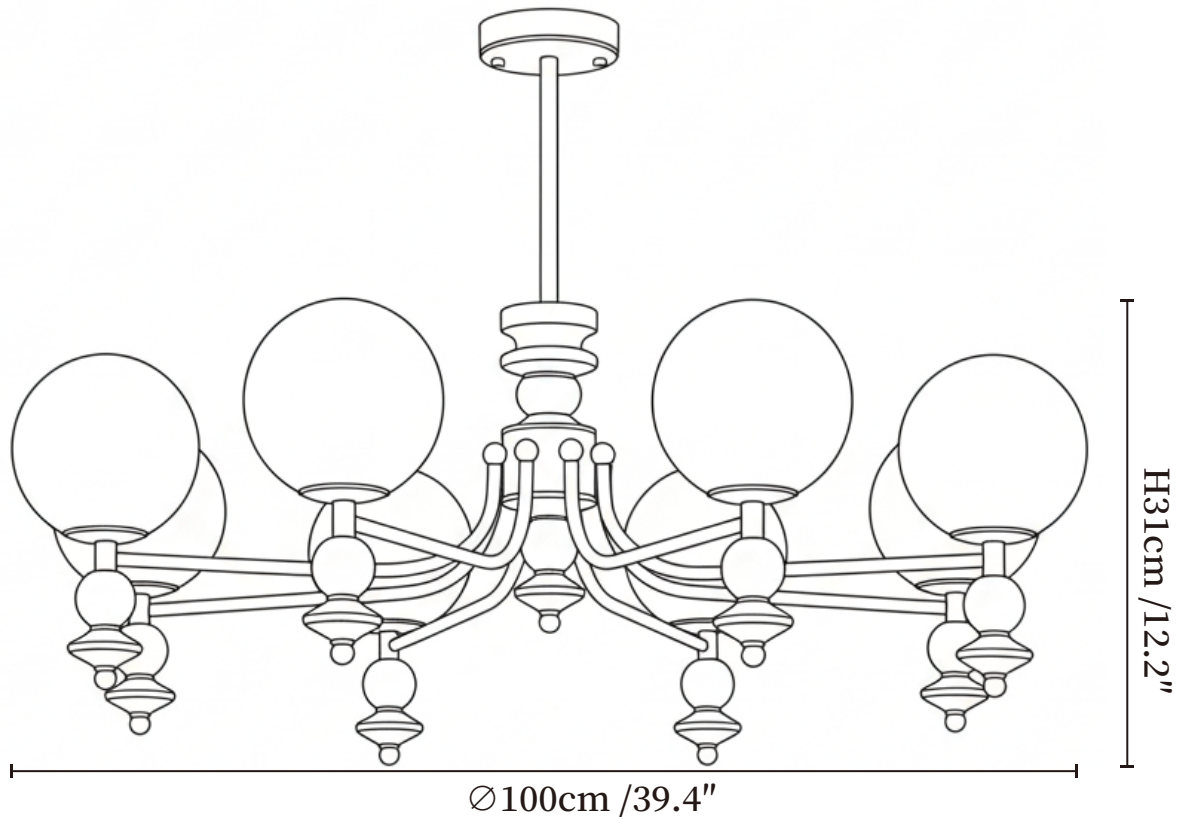

SPECIFICATION SHEET

SPECIFICATION DETAILS

*For custom options, consult factory for details

Fixture Dimensions	$\text{Ø} 39.4'' \times \text{H} 12.2''$
Light source	E14 (bulb not included)
Wattage	MAX 15W incandescent bulb or LED equivalent.
Voltage	AC 110-240V
Mounting	Hardwired.
Dimming	Compatible with dimmable bulbs (bulb not included)
Control method	Compatible with common wall switches(not included)
Finishes	Copper & Walnut color, Nickel & Black walnut.
Shade Details	White.
Material	Metal, Wood, Glass.
Rod Length	Suspension rod is 11.8'', and can be spliced as needed.