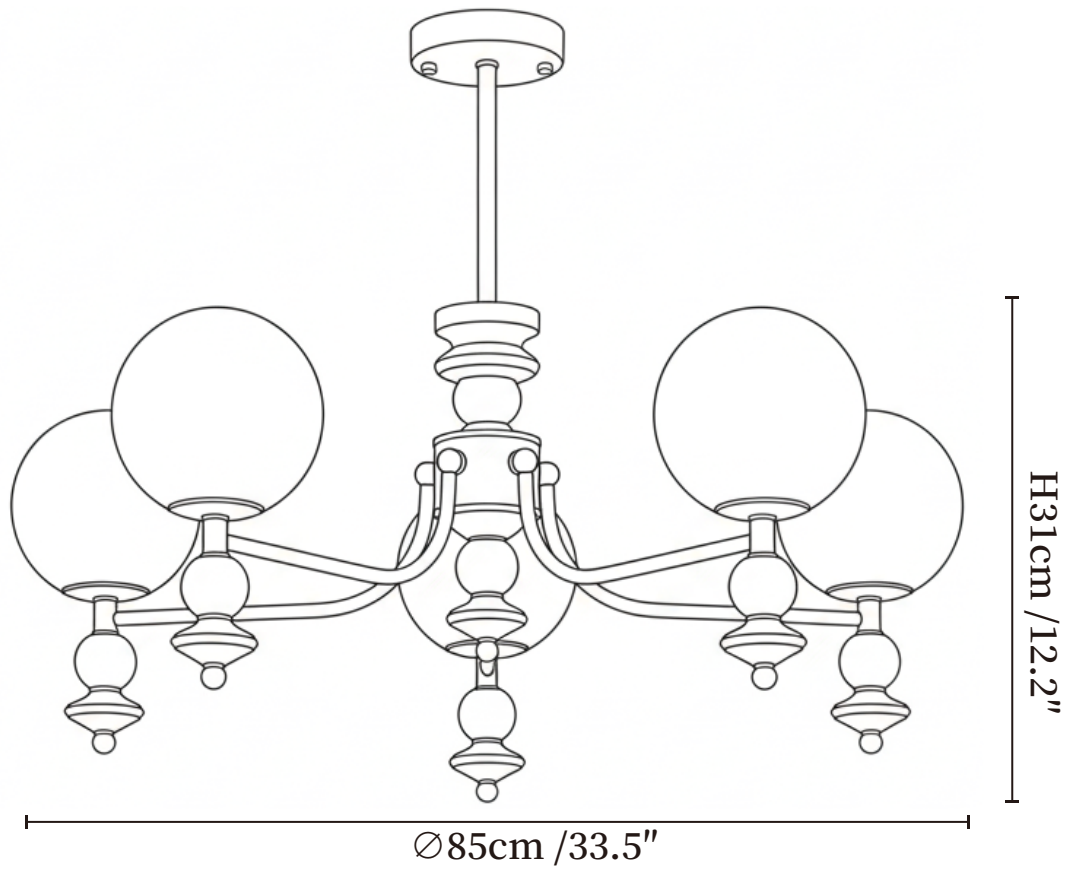

SPECIFICATION SHEET

SPECIFICATION DETAILS

*For custom options, consult factory for details

Fixture Dimensions	Ø 39.4" x H 12.2"
Light source	E14 (bulb not included)
Wattage	MAX 15W incandescent bulb or LED equivalent.
Voltage	AC 110-240V
Mounting	Hardwired.
Dimming	Compatible with dimmable bulbs (bulb not included)
Control method	Compatible with common wall switches(not included)
Finishes	Copper & Walnut color, Nickel & Black walnut.
Shade Details	White.
Material	Metal, Wood, Glass.
Rod Length	Suspension rod is 11.8", and can be spliced as needed.

SPECIFICATION SHEET

SPECIFICATION DETAILS

*For custom options, consult factory for details

Fixture Dimensions	Ø 29.5" x H 12.2"
Light source	E14 (bulb not included)
Wattage	MAX 15W incandescent bulb or LED equivalent.
Voltage	AC 110-240V
Mounting	Hardwired.
Dimming	Compatible with dimmable bulbs (bulb not included)
Control method	Compatible with common wall switches (not included)
Finishes	Copper & Walnut color, Nickel & Black walnut.
Shade Details	White.
Material	Metal, Wood, Glass.
Rod Length	Suspension rod is 11.8", and can be spliced as needed.

SPECIFICATION SHEET

SPECIFICATION DETAILS

*For custom options, consult factory for details

Fixture Dimensions	Ø 33.5" x H 12.2"
Light source	E14 (bulb not included)
Wattage	MAX 15W incandescent bulb or LED equivalent.
Voltage	AC 110-240V
Mounting	Hardwired.
Dimming	Compatible with dimmable bulbs (bulb not included)
Control method	Compatible with common wall switches (not included)
Finishes	Copper & Walnut color, Nickel & Black walnut.
Shade Details	White.
Material	Metal, Wood, Glass.
Rod Length	Suspension rod is 11.8", and can be spliced as needed.