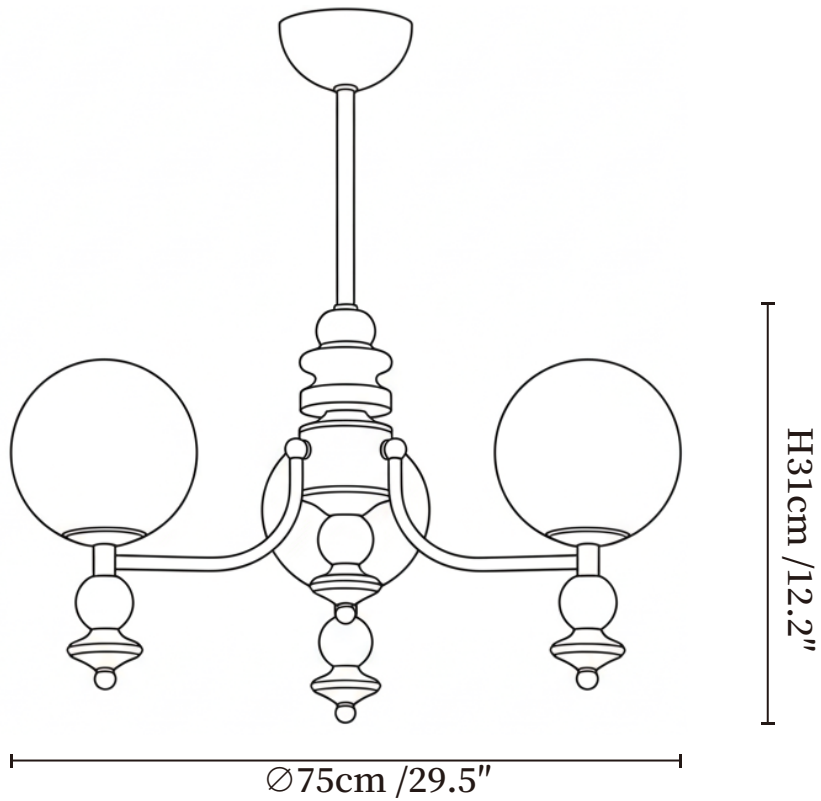

SPECIFICATION SHEET

SPECIFICATION DETAILS

*For custom options, consult factory for details

Fixture Dimensions	$\text{Ø} 29.5'' \times \text{H} 12.2''$
Light source	E14 (bulb not included)
Wattage	MAX 15W incandescent bulb or LED equivalent.
Voltage	AC 110-240V
Mounting	Hardwired.
Dimming	Compatible with dimmable bulbs (bulb not included)
Control method	Compatible with common wall switches (not included)
Finishes	Copper & Walnut color, Nickel & Black walnut.
Shade Details	White.
Material	Metal, Wood, Glass.
Rod Length	Suspension rod is 11.8", and can be spliced as needed.

SPECIFICATION SHEET

SPECIFICATION DETAILS

*For custom options, consult factory for details

Fixture Dimensions	Ø 33.5" x H 32.7"
Light source	E14 (bulb not included)
Wattage	MAX 15W incandescent bulb or LED equivalent.
Voltage	AC 110-240V
Mounting	Hardwired.
Dimming	Compatible with dimmable bulbs (bulb not included)
Control method	Compatible with common wall switches (not included)
Finishes	Copper & Walnut color, Nickel & Black walnut.
Shade Details	White.
Material	Metal, Wood, Glass.
Rod Length	Suspension rod is 11.8", and can be spliced as needed.

SPECIFICATION SHEET

SPECIFICATION DETAILS

*For custom options, consult factory for details

Fixture Dimensions	Ø 39.4" x H 12.2"
Light source	E14 (bulb not included)
Wattage	MAX 15W incandescent bulb or LED equivalent.
Voltage	AC 110-240V
Mounting	Hardwired.
Dimming	Compatible with dimmable bulbs (bulb not included)
Control method	Compatible with common wall switches(not included)
Finishes	Copper & Walnut color, Nickel & Black walnut.
Shade Details	White.
Material	Metal, Wood, Glass.
Rod Length	Suspension rod is 11.8", and can be spliced as needed.