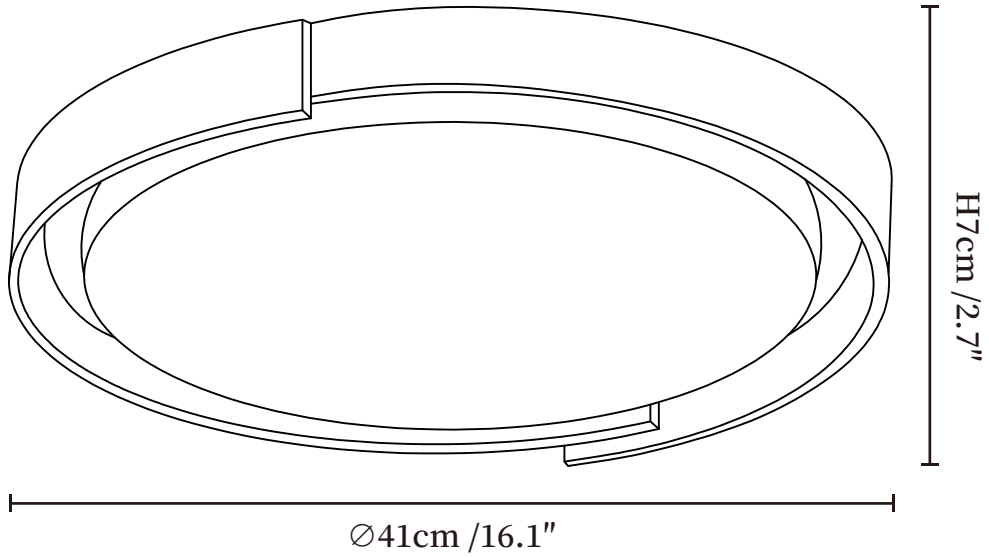

## SPECIFICATION DETAILS

\*For custom options, consult factory for details

<b>Fixture Dimensions</b>	Ø 16.1" x H 2.7"
<b>Light source</b>	Integrated LED
<b>Wattage</b>	~36W
<b>Voltage</b>	AC 110-240V
<b>Dimming</b>	Not supported
<b>CRI(Ra)</b>	90+CRI
<b>Mounting</b>	Hardwired.
<b>LED Rated Life</b>	30000 hours
<b>Color Temperature</b>	Warm Light (3000K), Neutral Light (4000K), Cool Light (6000K)
<b>Control method</b>	Compatible with common wall switches(not included)
<b>Finishes</b>	Yellow Travertine.
<b>Shade Details</b>	White.
<b>Material</b>	Yellow Travertine, PC.

## SPECIFICATION DETAILS

\*For custom options, consult factory for details

<b>Fixture Dimensions</b>	Ø 18.9" x H 2.7"
<b>Light source</b>	Integrated LED
<b>Wattage</b>	~42W
<b>Voltage</b>	AC 110-240V
<b>Dimming</b>	Not supported
<b>CRI(Ra)</b>	90+CRI
<b>Mounting</b>	Hardwired.
<b>LED Rated Life</b>	30000 hours
<b>Color Temperature</b>	Warm Light (3000K), Neutral Light (4000K), Cool Light (6000K)
<b>Control method</b>	Compatible with common wall switches(not included)
<b>Finishes</b>	Yellow Travertine.
<b>Shade Details</b>	White.
<b>Material</b>	Yellow Travertine, PC.

## SPECIFICATION DETAILS

\*For custom options, consult factory for details

<b>Fixture Dimensions</b>	Ø 22.8" x H 2.7"
<b>Light source</b>	Integrated LED
<b>Wattage</b>	~52W
<b>Voltage</b>	AC 110-240V
<b>Dimming</b>	Not supported
<b>CRI(Ra)</b>	90+CRI
<b>Mounting</b>	Hardwired.
<b>LED Rated Life</b>	30000 hours
<b>Color Temperature</b>	Warm Light (3000K), Neutral Light (4000K), Cool Light (6000K)
<b>Control method</b>	Compatible with common wall switches (not included)
<b>Finishes</b>	Yellow Travertine.
<b>Shade Details</b>	White.
<b>Material</b>	Yellow Travertine, PC.