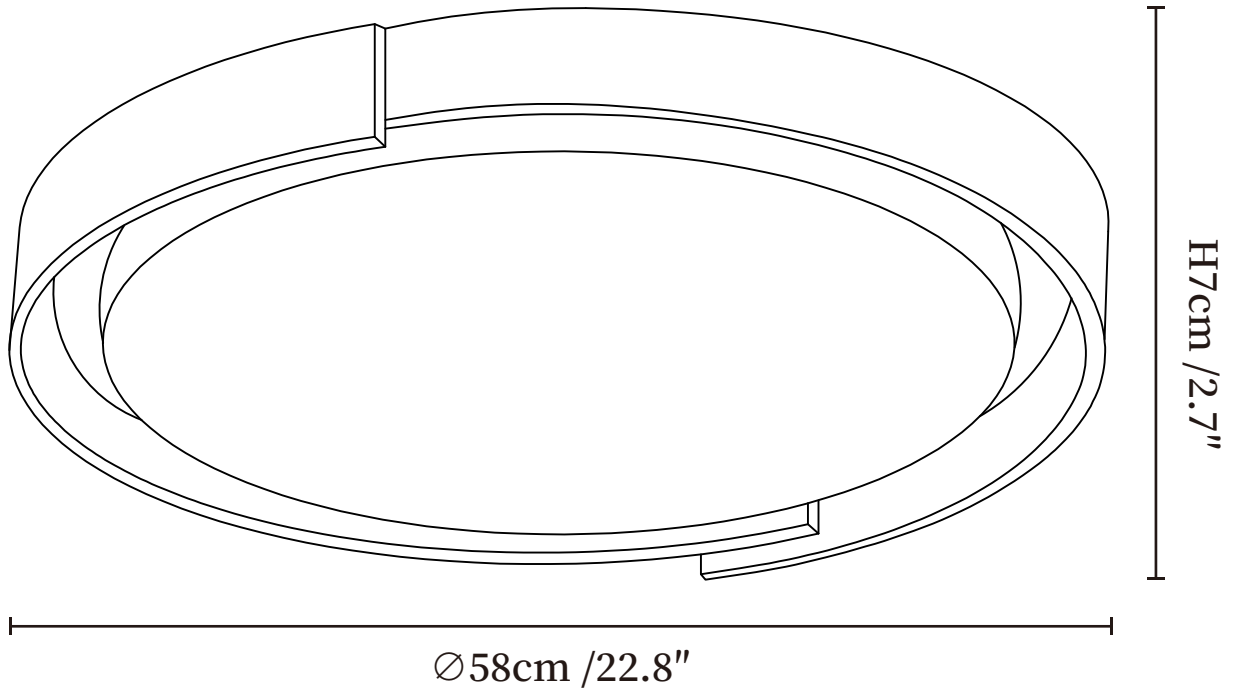

## SPECIFICATION DETAILS

\*For custom options, consult factory for details

<b>Fixture Dimensions</b>	Ø 16.1" x H 2.7"
<b>Light source</b>	Integrated LED
<b>Wattage</b>	~36W
<b>Voltage</b>	AC 110-240V
<b>Dimming</b>	Not supported
<b>CRI(Ra)</b>	90+CRI
<b>Mounting</b>	Hardwired.
<b>LED Rated Life</b>	30000 hours
<b>Color Temperature</b>	Warm Light (3000K), Neutral Light (4000K), Cool Light (6000K)
<b>Control method</b>	Compatible with common wall switches(not included)
<b>Finishes</b>	Yellow Travertine.
<b>Shade Details</b>	White.
<b>Material</b>	Yellow Travertine, PC.

## SPECIFICATION DETAILS

\*For custom options, consult factory for details

<b>Fixture Dimensions</b>	Ø 18.9" x H 2.7"
<b>Light source</b>	Integrated LED
<b>Wattage</b>	~42W
<b>Voltage</b>	AC 110-240V
<b>Dimming</b>	Not supported
<b>CRI(Ra)</b>	90+CRI
<b>Mounting</b>	Hardwired.
<b>LED Rated Life</b>	30000 hours
<b>Color Temperature</b>	Warm Light (3000K), Neutral Light (4000K), Cool Light (6000K)
<b>Control method</b>	Compatible with common wall switches(not included)
<b>Finishes</b>	Yellow Travertine.
<b>Shade Details</b>	White.
<b>Material</b>	Yellow Travertine, PC.

## SPECIFICATION DETAILS

\*For custom options, consult factory for details

<b>Fixture Dimensions</b>	Ø 22.8" x H 2.7"
<b>Light source</b>	Integrated LED
<b>Wattage</b>	~52W
<b>Voltage</b>	AC 110-240V
<b>Dimming</b>	Not supported
<b>CRI(Ra)</b>	90+CRI
<b>Mounting</b>	Hardwired.
<b>LED Rated Life</b>	30000 hours
<b>Color Temperature</b>	Warm Light (3000K), Neutral Light (4000K), Cool Light (6000K)
<b>Control method</b>	Compatible with common wall switches (not included)
<b>Finishes</b>	Yellow Travertine.
<b>Shade Details</b>	White.
<b>Material</b>	Yellow Travertine, PC.