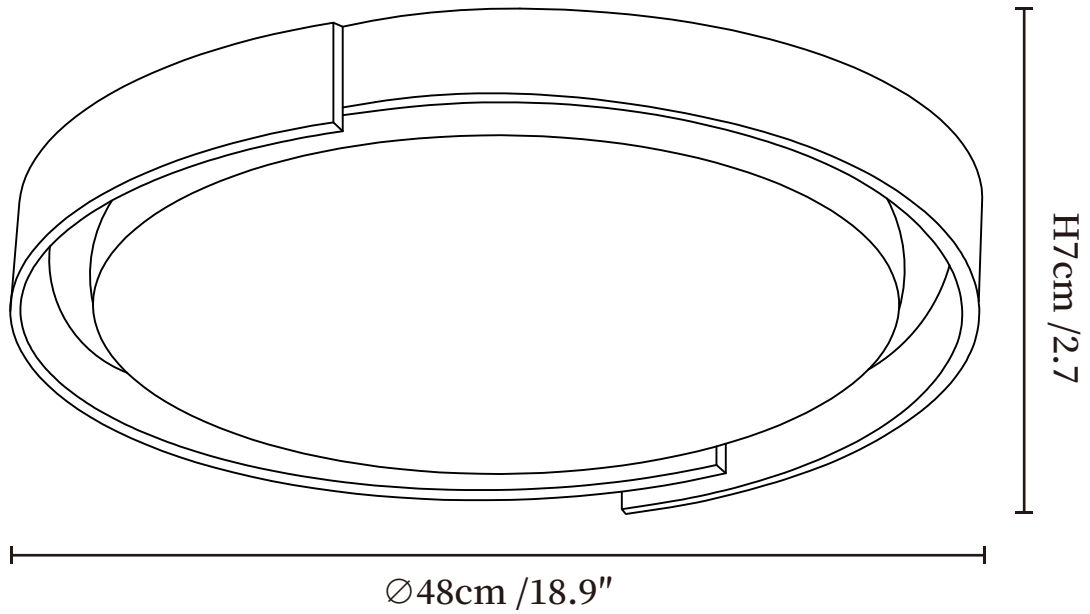

## SPECIFICATION DETAILS

\*For custom options, consult factory for details

<b>Fixture Dimensions</b>	Ø 16.1" x H 2.7"
<b>Light source</b>	Integrated LED
<b>Wattage</b>	~36W
<b>Voltage</b>	AC 110-240V
<b>Dimming</b>	Not supported
<b>CRI(Ra)</b>	90+CRI
<b>Mounting</b>	Hardwired.
<b>LED Rated Life</b>	30000 hours
<b>Color Temperature</b>	Warm Light (3000K), Neutral Light (4000K), Cool Light (6000K)
<b>Control method</b>	Compatible with common wall switches(not included)
<b>Finishes</b>	Yellow Travertine.
<b>Shade Details</b>	White.
<b>Material</b>	Yellow Travertine, PC.

## SPECIFICATION DETAILS

\*For custom options, consult factory for details

<b>Fixture Dimensions</b>	Ø 18.9" x H 2.7"
<b>Light source</b>	Integrated LED
<b>Wattage</b>	~42W
<b>Voltage</b>	AC 110-240V
<b>Dimming</b>	Not supported
<b>CRI(Ra)</b>	90+CRI
<b>Mounting</b>	Hardwired.
<b>LED Rated Life</b>	30000 hours
<b>Color Temperature</b>	Warm Light (3000K), Neutral Light (4000K), Cool Light (6000K)
<b>Control method</b>	Compatible with common wall switches(not included)
<b>Finishes</b>	Yellow Travertine.
<b>Shade Details</b>	White.
<b>Material</b>	Yellow Travertine, PC.

## SPECIFICATION DETAILS

\*For custom options, consult factory for details

<b>Fixture Dimensions</b>	Ø 22.8" x H 2.7"
<b>Light source</b>	Integrated LED
<b>Wattage</b>	~52W
<b>Voltage</b>	AC 110-240V
<b>Dimming</b>	Not supported
<b>CRI(Ra)</b>	90+CRI
<b>Mounting</b>	Hardwired.
<b>LED Rated Life</b>	30000 hours
<b>Color Temperature</b>	Warm Light (3000K), Neutral Light (4000K), Cool Light (6000K)
<b>Control method</b>	Compatible with common wall switches (not included)
<b>Finishes</b>	Yellow Travertine.
<b>Shade Details</b>	White.
<b>Material</b>	Yellow Travertine, PC.