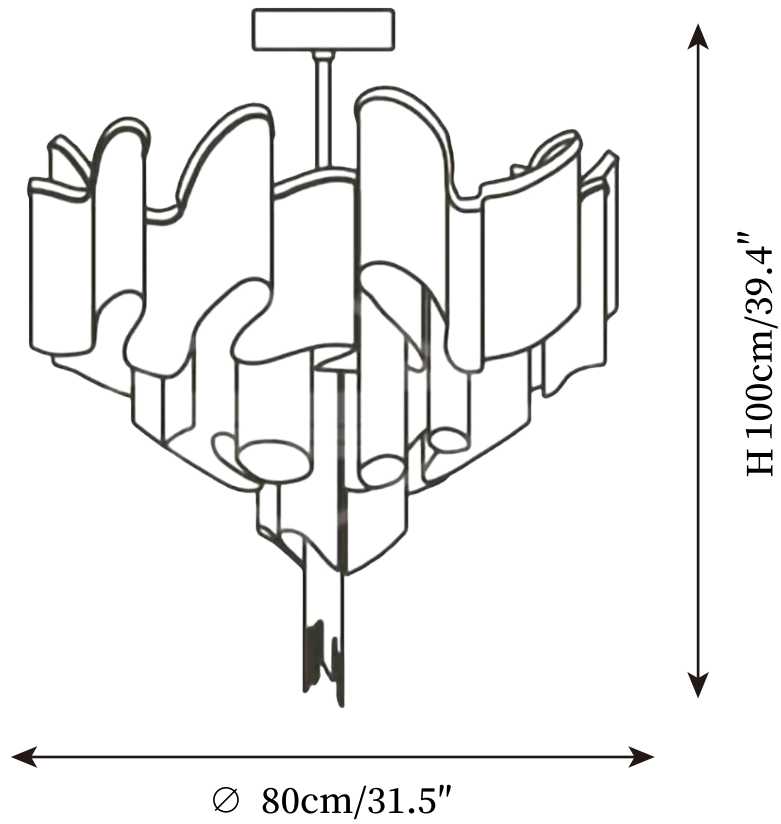

## SPECIFICATION DETAILS

\*For custom options, consult factory for details

<b>Fixture Dimensions</b>	D 15.7" x H 25.6"
<b>Light source</b>	E14 (bulb not included)
<b>Wattage</b>	MAX 15W incandescent bulb or LED equivalent.
<b>Voltage</b>	AC 110-240V
<b>Mounting</b>	Hardwired.
<b>Dimming</b>	Compatible with dimmable bulbs (bulb not included)
<b>Control method</b>	Compatible with common wall switches(not included)
<b>Finishes</b>	Gold, Silver.
<b>Shade Details</b>	Gold, Silver.
<b>Material</b>	Metal, Stainless steel, Aluminum chain.
<b>Hanging Length</b>	Suspension chain length is 50cm/19.7", the length can be specified according to needs

## SPECIFICATION DETAILS

\*For custom options, consult factory for details

<b>Fixture Dimensions</b>	D 23.6" x H 35.4"
<b>Light source</b>	E14 (bulb not included)
<b>Wattage</b>	MAX 15W incandescent bulb or LED equivalent.
<b>Voltage</b>	AC 110-240V
<b>Mounting</b>	Hardwired.
<b>Dimming</b>	Compatible with dimmable bulbs (bulb not included)
<b>Control method</b>	Compatible with common wall switches(not included)
<b>Finishes</b>	Gold, Silver.
<b>Shade Details</b>	Gold, Silver.
<b>Material</b>	Metal, Stainless steel, Aluminum chain.
<b>Hanging Length</b>	Suspension chain length is 50cm/19.7", the length can be specified according to needs

## SPECIFICATION DETAILS

\*For custom options, consult factory for details

<b>Fixture Dimensions</b>	D 31.5" x H 39.4"
<b>Light source</b>	E14 (bulb not included)
<b>Wattage</b>	MAX 15W incandescent bulb or LED equivalent.
<b>Voltage</b>	AC 110-240V
<b>Mounting</b>	Hardwired.
<b>Dimming</b>	Compatible with dimmable bulbs (bulb not included)
<b>Control method</b>	Compatible with common wall switches (not included)
<b>Finishes</b>	Gold, Silver.
<b>Shade Details</b>	Gold, Silver.
<b>Material</b>	Metal, Stainless steel, Aluminum chain.
<b>Hanging Length</b>	Suspension chain length is 50cm/19.7", the length can be specified according to needs