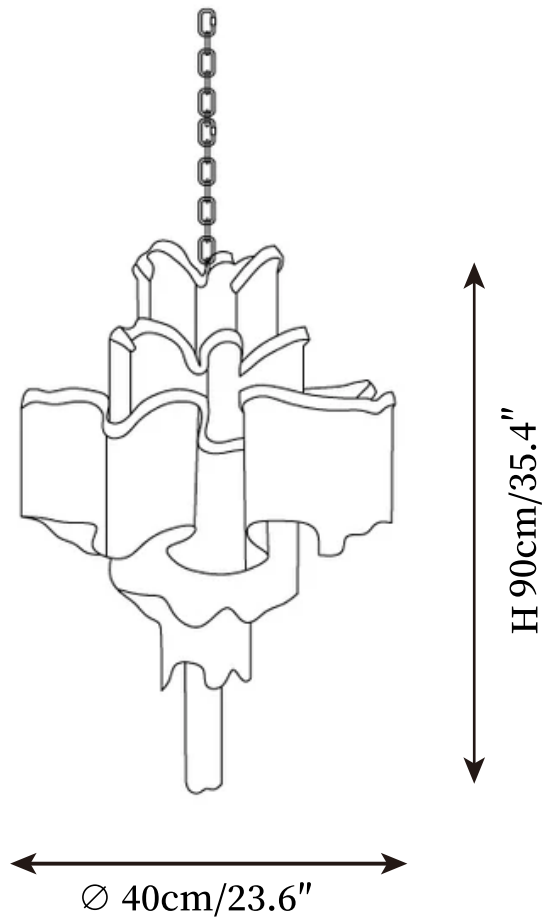

## SPECIFICATION DETAILS

\*For custom options, consult factory for details

<b>Fixture Dimensions</b>	D 15.7" x H 25.6"
<b>Light source</b>	E14 (bulb not included)
<b>Wattage</b>	MAX 15W incandescent bulb or LED equivalent.
<b>Voltage</b>	AC 110-240V
<b>Mounting</b>	Hardwired.
<b>Dimming</b>	Compatible with dimmable bulbs (bulb not included)
<b>Control method</b>	Compatible with common wall switches(not included)
<b>Finishes</b>	Gold, Silver.
<b>Shade Details</b>	Gold, Silver.
<b>Material</b>	Metal, Stainless steel, Aluminum chain.
<b>Hanging Length</b>	Suspension chain length is 50cm/19.7", the length can be specified according to needs

## SPECIFICATION DETAILS

\*For custom options, consult factory for details

<b>Fixture Dimensions</b>	D 23.6" x H 35.4"
<b>Light source</b>	E14 (bulb not included)
<b>Wattage</b>	MAX 15W incandescent bulb or LED equivalent.
<b>Voltage</b>	AC 110-240V
<b>Mounting</b>	Hardwired.
<b>Dimming</b>	Compatible with dimmable bulbs (bulb not included)
<b>Control method</b>	Compatible with common wall switches(not included)
<b>Finishes</b>	Gold, Silver.
<b>Shade Details</b>	Gold, Silver.
<b>Material</b>	Metal, Stainless steel, Aluminum chain.
<b>Hanging Length</b>	Suspension chain length is 50cm/19.7", the length can be specified according to needs

## SPECIFICATION DETAILS

\*For custom options, consult factory for details

<b>Fixture Dimensions</b>	D 31.5" x H 39.4"
<b>Light source</b>	E14 (bulb not included)
<b>Wattage</b>	MAX 15W incandescent bulb or LED equivalent.
<b>Voltage</b>	AC 110-240V
<b>Mounting</b>	Hardwired.
<b>Dimming</b>	Compatible with dimmable bulbs (bulb not included)
<b>Control method</b>	Compatible with common wall switches (not included)
<b>Finishes</b>	Gold, Silver.
<b>Shade Details</b>	Gold, Silver.
<b>Material</b>	Metal, Stainless steel, Aluminum chain.
<b>Hanging Length</b>	Suspension chain length is 50cm/19.7", the length can be specified according to needs