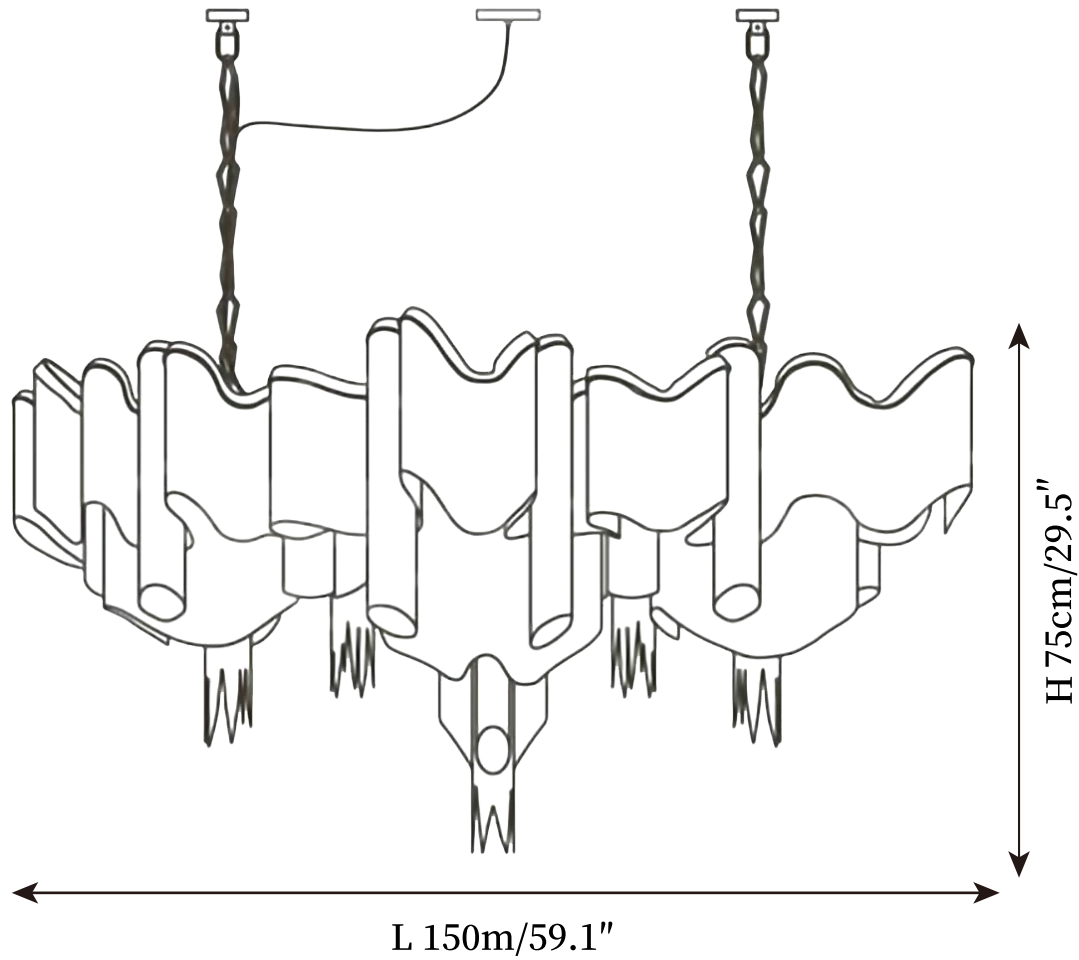

SPECIFICATION SHEET

SPECIFICATION DETAILS

*For custom options, consult factory for details

Fixture Dimensions	L 55.1" X W 17.7" X H 29.5"
Light source	E14 (bulb not included)
Wattage	MAX 15W incandescent bulb or LED equivalent.
Voltage	AC 110-240V
Mounting	Hardwired.
Dimming	Compatible with dimmable bulbs (bulb not included)
Control method	Compatible with common wall switches(not included)
Finishes	Gold, Silver.
Shade Details	Gold, Silver.
Material	Metal, Stainless steel, Aluminum chain.
Hanging Length	Suspension chain length is 50cm/19.7", the length can be specified according to needs