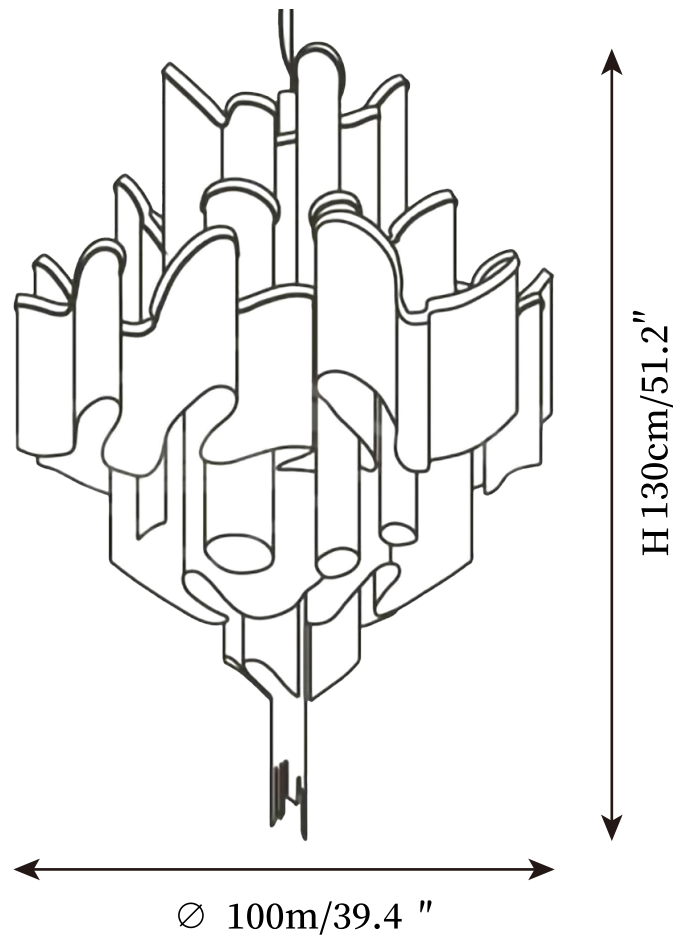

SPECIFICATION SHEET

SPECIFICATION DETAILS

*For custom options, consult factory for details

Fixture Dimensions	D 39.4" x H 51.2", D 47.2" x H 59"
Light source	E14 (bulb not included)
Wattage	MAX 15W incandescent bulb or LED equivalent.
Voltage	AC 110-240V
Mounting	Hardwired.
Dimming	Compatible with dimmable bulbs (bulb not included)
Control method	Compatible with common wall switches(not included)
Finishes	Gold, Silver.
Shade Details	Gold, Silver.
Material	Metal, Stainless steel, Aluminum chain.
Hanging Length	Suspension chain length is 50cm/19.7", the length can be specified according to needs