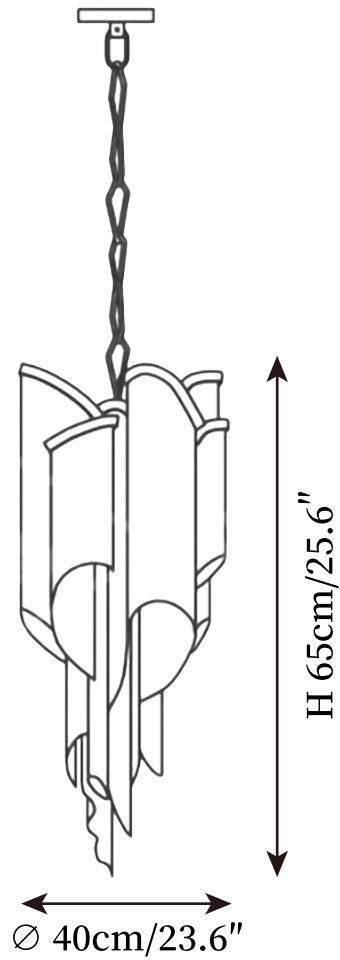

## SPECIFICATION DETAILS

\*For custom options, consult factory for details

<b>Fixture Dimensions</b>	D 15.7" x H 25.6"
<b>Light source</b>	E14 (bulb not included)
<b>Wattage</b>	MAX 15W incandescent bulb or LED equivalent.
<b>Voltage</b>	AC 110-240V
<b>Mounting</b>	Hardwired.
<b>Dimming</b>	Compatible with dimmable bulbs (bulb not included)
<b>Control method</b>	Compatible with common wall switches(not included)
<b>Finishes</b>	Gold, Silver.
<b>Shade Details</b>	Gold, Silver.
<b>Material</b>	Metal, Stainless steel, Aluminum chain.
<b>Hanging Length</b>	Suspension chain length is 50cm/19.7", the length can be specified according to needs

## SPECIFICATION DETAILS

\*For custom options, consult factory for details

<b>Fixture Dimensions</b>	D 23.6" x H 35.4"
<b>Light source</b>	E14 (bulb not included)
<b>Wattage</b>	MAX 15W incandescent bulb or LED equivalent.
<b>Voltage</b>	AC 110-240V
<b>Mounting</b>	Hardwired.
<b>Dimming</b>	Compatible with dimmable bulbs (bulb not included)
<b>Control method</b>	Compatible with common wall switches(not included)
<b>Finishes</b>	Gold, Silver.
<b>Shade Details</b>	Gold, Silver.
<b>Material</b>	Metal, Stainless steel, Aluminum chain.
<b>Hanging Length</b>	Suspension chain length is 50cm/19.7", the length can be specified according to needs

## SPECIFICATION DETAILS

\*For custom options, consult factory for details

<b>Fixture Dimensions</b>	D 31.5" x H 39.4"
<b>Light source</b>	E14 (bulb not included)
<b>Wattage</b>	MAX 15W incandescent bulb or LED equivalent.
<b>Voltage</b>	AC 110-240V
<b>Mounting</b>	Hardwired.
<b>Dimming</b>	Compatible with dimmable bulbs (bulb not included)
<b>Control method</b>	Compatible with common wall switches (not included)
<b>Finishes</b>	Gold, Silver.
<b>Shade Details</b>	Gold, Silver.
<b>Material</b>	Metal, Stainless steel, Aluminum chain.
<b>Hanging Length</b>	Suspension chain length is 50cm/19.7", the length can be specified according to needs