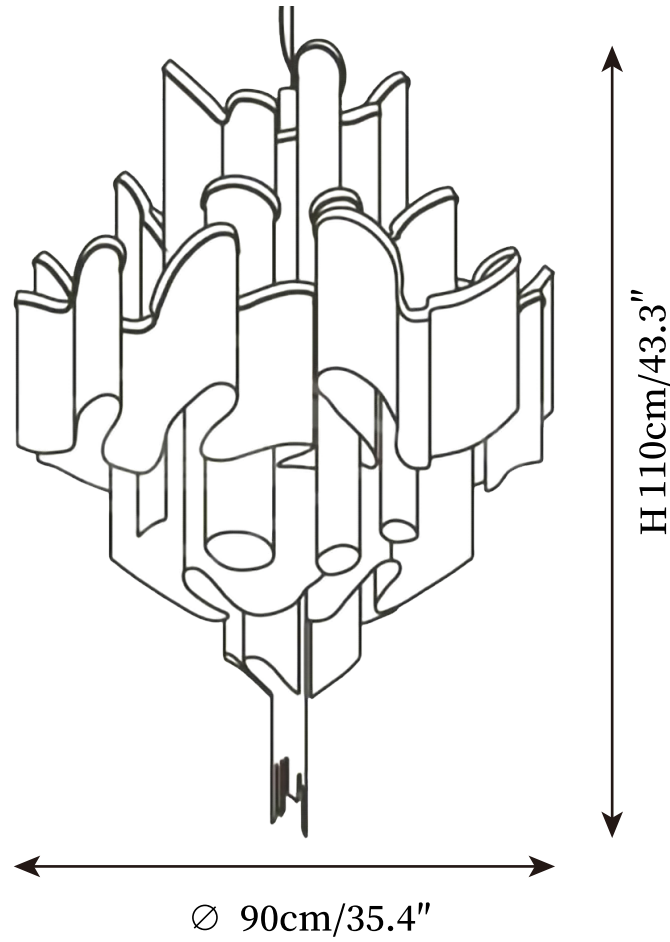

SPECIFICATION SHEET

SPECIFICATION DETAILS

*For custom options, consult factory for details

Fixture Dimensions	D 35.4" x H 43.3"
Light source	E14 (bulb not included)
Wattage	MAX 15W incandescent bulb or LED equivalent.
Voltage	AC 110-240V
Mounting	Hardwired.
Dimming	Compatible with dimmable bulbs (bulb not included)
Control method	Compatible with common wall switches (not included)
Finishes	Gold, Silver.
Shade Details	Gold, Silver.
Material	Metal, Stainless steel, Aluminum chain.
Hanging Length	Suspension chain length is 50cm/19.7", the length can be specified according to needs