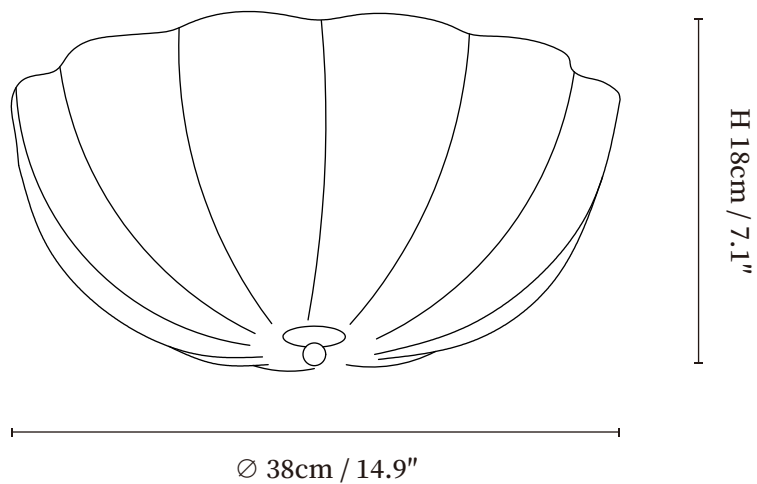

SPECIFICATION SHEET

SPECIFICATION DETAILS

*For custom options, consult factory for details

Fixture Dimensions	$\varnothing 14.9'' \times \text{H } 7.1''$
Light source	Integrated LED
Wattage	~40W
Voltage	AC 110-240V
Dimming	Not supported
CRI(Ra)	90+CRI
Mounting	Hardwired.
LED Rated Life	30000 hours
Color Temperature	Warm Light (3000K), Neutral Light (4000K), Cool Light (6000K)
Control method	Compatible with common wall switches(not included)
Finishes	Chrome.
Shade Details	White.
Material	Metal, Glass.