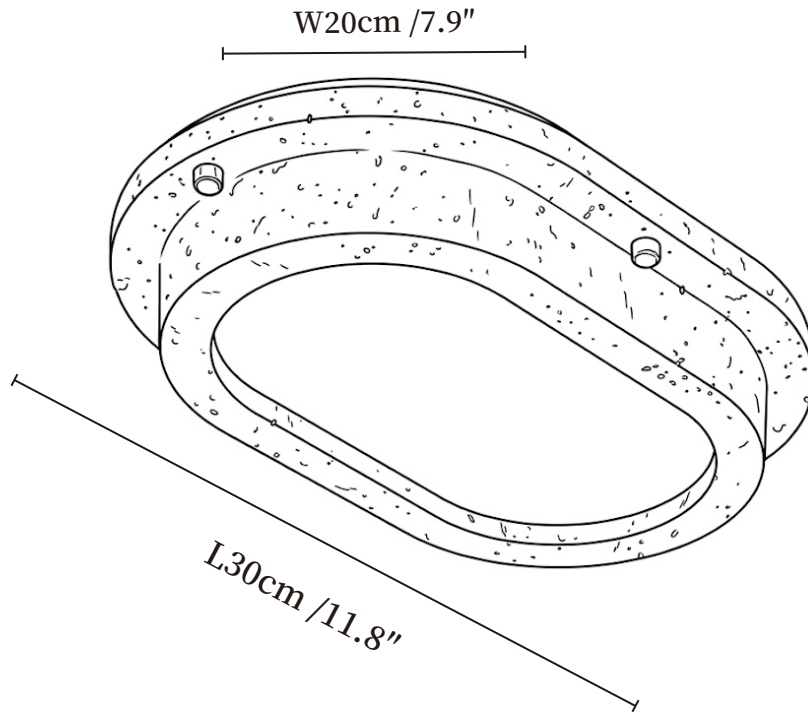

SPECIFICATION SHEET

SPECIFICATION DETAILS

*For custom options, consult factory for details

Fixture Dimensions	L 11.8" x W 7.9"
Light source	Integrated LED
Wattage	~15W
Voltage	AC 110-240V
Dimming	Not supported
CRI(Ra)	90+CRI
Mounting	Hardwired.
LED Rated Life	30000 hours
Color Temperature	Warm Light (3000K), Neutral Light (4000K), Cool Light (6000K)
Control method	Compatible with common wall switches (not included)
Finishes	Yellow Travertine.
Shade Details	White.
Material	Metal, Yellow Travertine, Acrylic.

SPECIFICATION SHEET

SPECIFICATION DETAILS

*For custom options, consult factory for details

Fixture Dimensions	L 19.7" x W 7.9"
Light source	Integrated LED
Wattage	~15W
Voltage	AC 110-240V
Dimming	Not supported
CRI(Ra)	90+CRI
Mounting	Hardwired.
LED Rated Life	30000 hours
Color Temperature	Warm Light (3000K), Neutral Light (4000K), Cool Light (6000K)
Control method	Compatible with common wall switches(not included)
Finishes	Yellow Travertine.
Shade Details	White.
Material	Metal, Yellow Travertine, Acrylic.