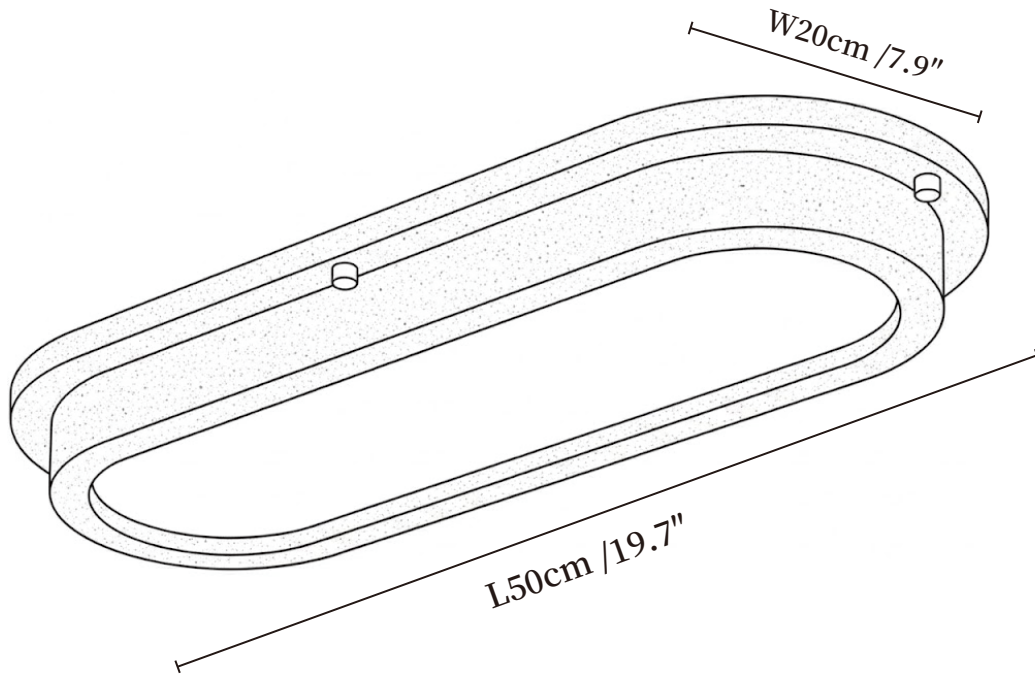

SPECIFICATION SHEET

SPECIFICATION DETAILS

*For custom options, consult factory for details

Fixture Dimensions	L 11.8" x W 7.9"
Light source	Integrated LED
Wattage	~15W
Voltage	AC 110-240V
Dimming	Not supported
CRI(Ra)	90+CRI
Mounting	Hardwired.
LED Rated Life	30000 hours
Color Temperature	Warm Light (3000K), Neutral Light (4000K), Cool Light (6000K)
Control method	Compatible with common wall switches (not included)
Finishes	Yellow Travertine.
Shade Details	White.
Material	Metal, Yellow Travertine, Acrylic.

SPECIFICATION SHEET

SPECIFICATION DETAILS

*For custom options, consult factory for details

Fixture Dimensions	L 19.7" x W 7.9"
Light source	Integrated LED
Wattage	~15W
Voltage	AC 110-240V
Dimming	Not supported
CRI(Ra)	90+CRI
Mounting	Hardwired.
LED Rated Life	30000 hours
Color Temperature	Warm Light (3000K), Neutral Light (4000K), Cool Light (6000K)
Control method	Compatible with common wall switches(not included)
Finishes	Yellow Travertine.
Shade Details	White.
Material	Metal, Yellow Travertine, Acrylic.