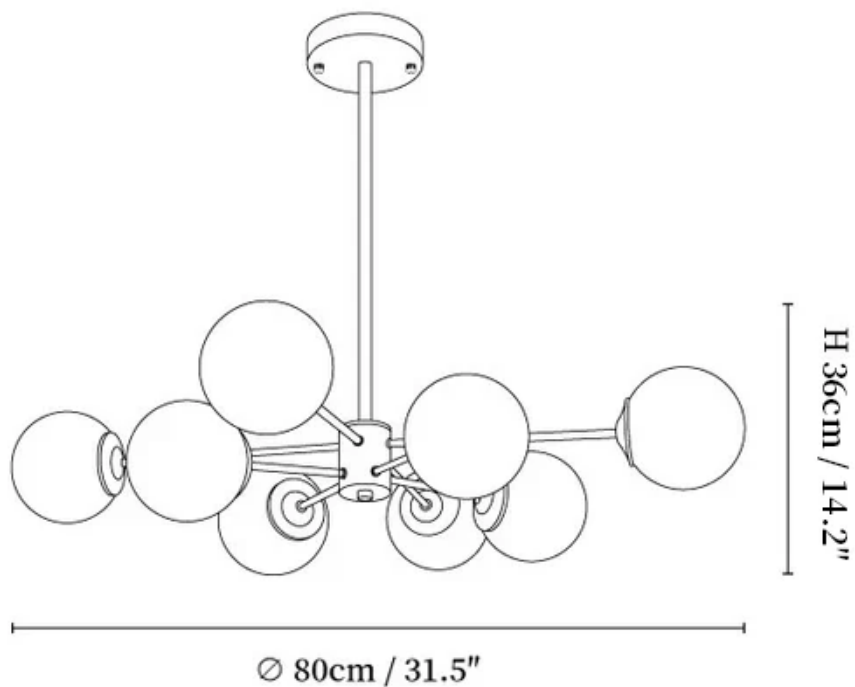

SPECIFICATION SHEET

SPECIFICATION DETAILS

*For custom options, consult factory for details

Fixture Dimensions	Ø 27.6" x H 12.6"
Light source	E26 or E27 (bulb not included)
Wattage	MAX 40W incandescent bulb or LED equivalent.
Voltage	AC 110-240V
Mounting	Hardwired.
Dimming	Compatible with dimmable bulbs (bulb not included)
Control method	Compatible with common wall switches (not included)
Finishes	Brass
Shade Details	White
Material	Brass, Glass
Rod Length	Suspension rod is 11.8", and can be spliced as needed.

SPECIFICATION SHEET

SPECIFICATION DETAILS

*For custom options, consult factory for details

Fixture Dimensions	Ø 31.5" x H 14.2"
Light source	E26 or E27 (bulb not included)
Wattage	MAX 40W incandescent bulb or LED equivalent.
Voltage	AC 110-240V
Mounting	Hardwired.
Dimming	Compatible with dimmable bulbs (bulb not included)
Control method	Compatible with common wall switches (not included)
Finishes	Brass
Shade Details	White
Material	Brass, Glass
Rod Length	Suspension rod is 11.8", and can be spliced as needed.

SPECIFICATION SHEET

SPECIFICATION DETAILS

*For custom options, consult factory for details

Fixture Dimensions	Ø 31.5" x H 12.6"
Light source	E26 or E27 (bulb not included)
Wattage	MAX 40W incandescent bulb or LED equivalent.
Voltage	AC 110-240V
Mounting	Hardwired.
Dimming	Compatible with dimmable bulbs (bulb not included)
Control method	Compatible with common wall switches(not included)
Finishes	Brass
Shade Details	White
Material	Brass, Glass
Rod Length	Suspension rod is 11.8", and can be spliced as needed.