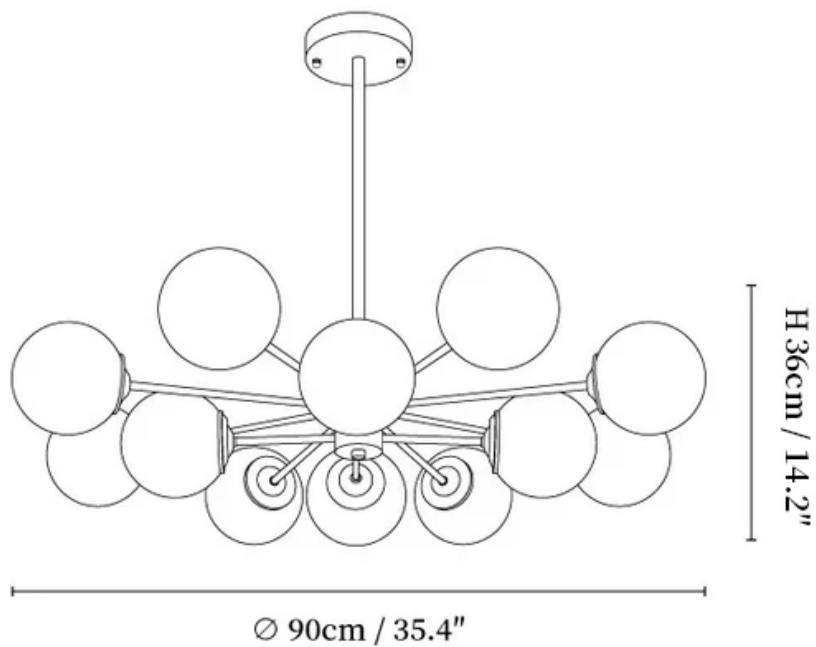

SPECIFICATION SHEET

SPECIFICATION DETAILS

*For custom options, consult factory for details

Fixture Dimensions	Ø 35.4" x H 14.2"
Light source	E26 or E27 (bulb not included)
Wattage	MAX 40W incandescent bulb or LED equivalent.
Voltage	AC 110-240V
Mounting	Hardwired.
Dimming	Compatible with dimmable bulbs (bulb not included)
Control method	Compatible with common wall switches (not included)
Finishes	Brass
Shade Details	White
Material	Brass, Glass
Rod Length	Suspension rod is 11.8", and can be spliced as needed.