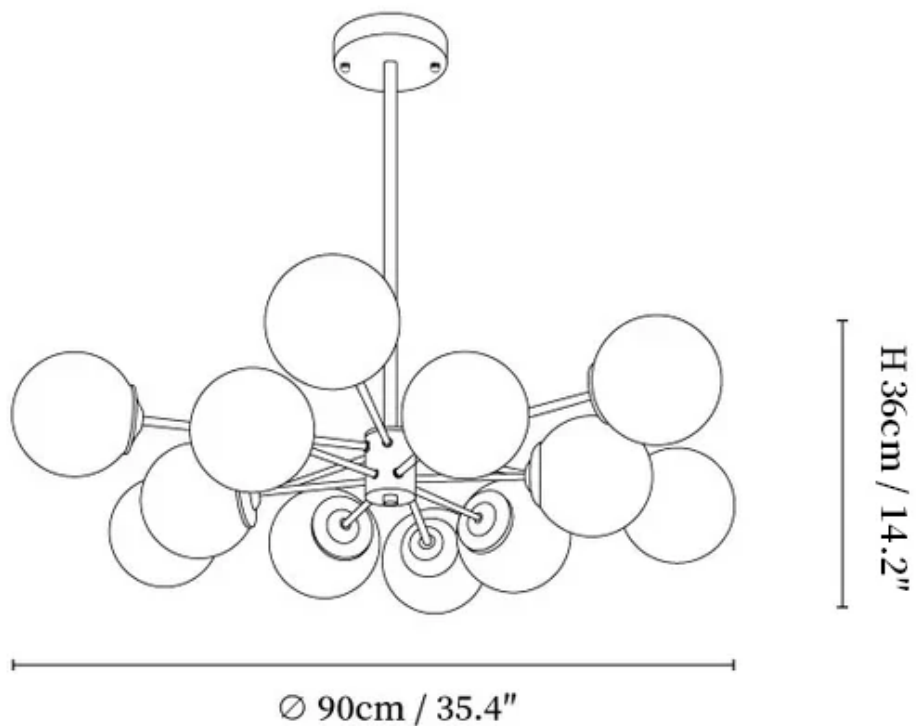

SPECIFICATION SHEET

SPECIFICATION DETAILS

*For custom options, consult factory for details

Fixture Dimensions	Ø 35.4" x H 14.2"
Light source	E26 or E27 (bulb not included)
Wattage	MAX 40W incandescent bulb or LED equivalent.
Voltage	AC 110-240V
Mounting	Hardwired.
Dimming	Compatible with dimmable bulbs (bulb not included)
Control method	Compatible with common wall switches (not included)
Finishes	Brass
Shade Details	White
Material	Brass, Glass
Rod Length	Suspension rod is 11.8", and can be spliced as needed.