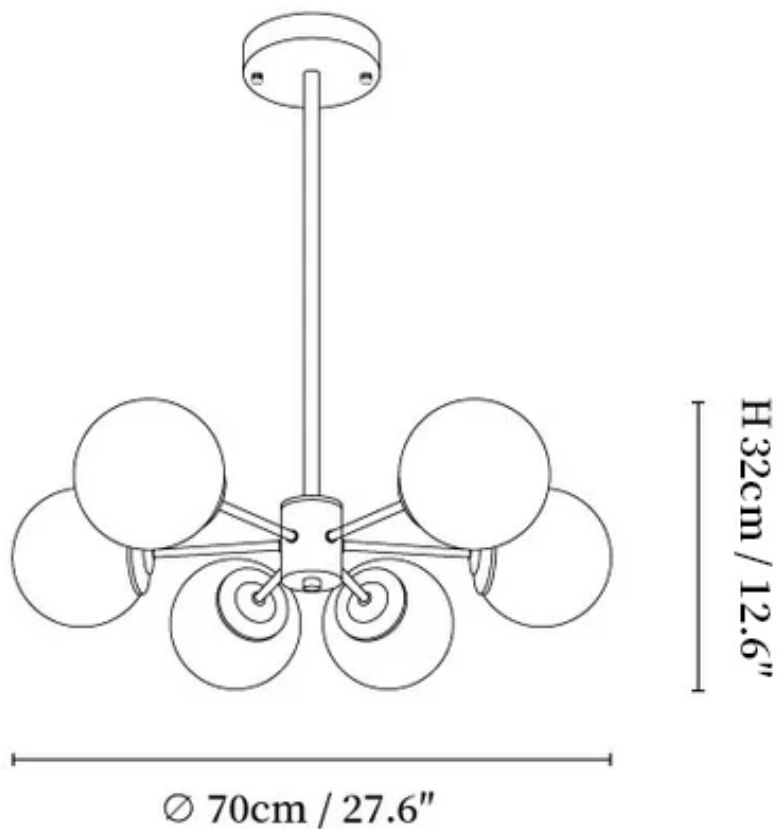

SPECIFICATION SHEET

SPECIFICATION DETAILS

*For custom options, consult factory for details

Fixture Dimensions	Ø 27.6" x H 12.6"
Light source	E26 or E27 (bulb not included)
Wattage	MAX 40W incandescent bulb or LED equivalent.
Voltage	AC 110-240V
Mounting	Hardwired.
Dimming	Compatible with dimmable bulbs (bulb not included)
Control method	Compatible with common wall switches (not included)
Finishes	Brass
Shade Details	White
Material	Brass, Glass
Rod Length	Suspension rod is 11.8", and can be spliced as needed.

SPECIFICATION SHEET

SPECIFICATION DETAILS

*For custom options, consult factory for details

Fixture Dimensions	Ø 31.5" x H 14.2"
Light source	E26 or E27 (bulb not included)
Wattage	MAX 40W incandescent bulb or LED equivalent.
Voltage	AC 110-240V
Mounting	Hardwired.
Dimming	Compatible with dimmable bulbs (bulb not included)
Control method	Compatible with common wall switches (not included)
Finishes	Brass
Shade Details	White
Material	Brass, Glass
Rod Length	Suspension rod is 11.8", and can be spliced as needed.

SPECIFICATION SHEET

SPECIFICATION DETAILS

*For custom options, consult factory for details

Fixture Dimensions	Ø 31.5" x H 12.6"
Light source	E26 or E27 (bulb not included)
Wattage	MAX 40W incandescent bulb or LED equivalent.
Voltage	AC 110-240V
Mounting	Hardwired.
Dimming	Compatible with dimmable bulbs (bulb not included)
Control method	Compatible with common wall switches(not included)
Finishes	Brass
Shade Details	White
Material	Brass, Glass
Rod Length	Suspension rod is 11.8", and can be spliced as needed.