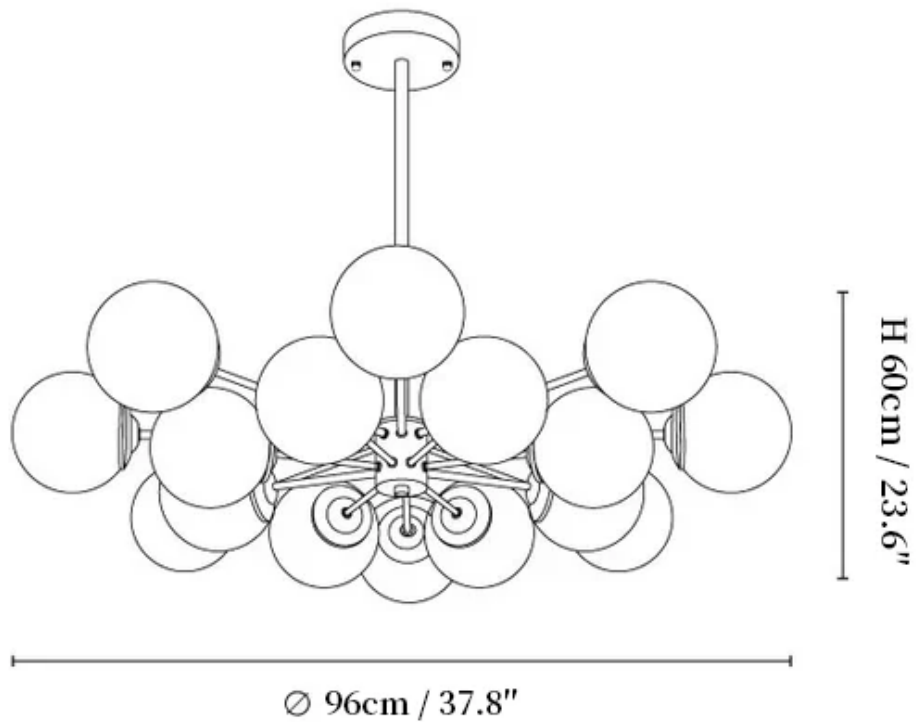

SPECIFICATION SHEET

SPECIFICATION DETAILS

*For custom options, consult factory for details

Fixture Dimensions	Ø 37.8" x H 23.6"
Light source	E26 or E27 (bulb not included)
Wattage	MAX 40W incandescent bulb or LED equivalent.
Voltage	AC 110-240V
Mounting	Hardwired.
Dimming	Compatible with dimmable bulbs (bulb not included)
Control method	Compatible with common wall switches(not included)
Finishes	Brass
Shade Details	White
Material	Brass, Glass
Rod Length	Suspension rod is 11.8", and can be spliced as needed.