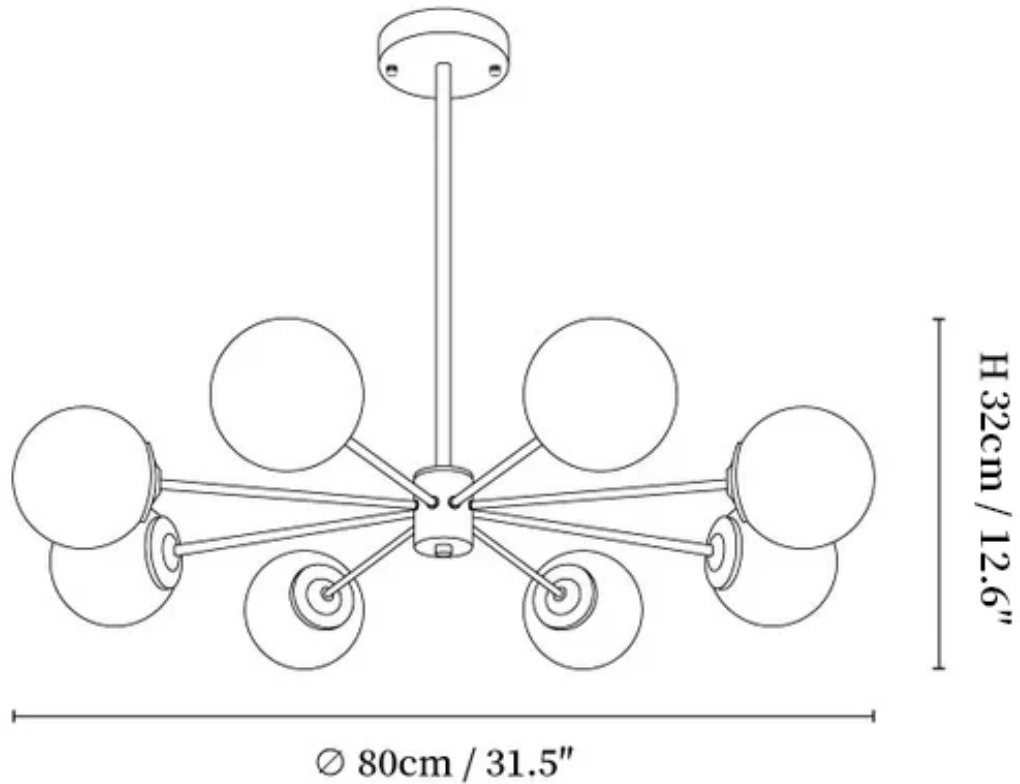

SPECIFICATION SHEET

SPECIFICATION DETAILS

*For custom options, consult factory for details

Fixture Dimensions	Ø 27.6" x H 12.6"
Light source	E26 or E27 (bulb not included)
Wattage	MAX 40W incandescent bulb or LED equivalent.
Voltage	AC 110-240V
Mounting	Hardwired.
Dimming	Compatible with dimmable bulbs (bulb not included)
Control method	Compatible with common wall switches (not included)
Finishes	Brass
Shade Details	White
Material	Brass, Glass
Rod Length	Suspension rod is 11.8", and can be spliced as needed.

SPECIFICATION SHEET

SPECIFICATION DETAILS

*For custom options, consult factory for details

Fixture Dimensions	Ø 31.5" x H 14.2"
Light source	E26 or E27 (bulb not included)
Wattage	MAX 40W incandescent bulb or LED equivalent.
Voltage	AC 110-240V
Mounting	Hardwired.
Dimming	Compatible with dimmable bulbs (bulb not included)
Control method	Compatible with common wall switches (not included)
Finishes	Brass
Shade Details	White
Material	Brass, Glass
Rod Length	Suspension rod is 11.8", and can be spliced as needed.

SPECIFICATION SHEET

SPECIFICATION DETAILS

*For custom options, consult factory for details

Fixture Dimensions	Ø 31.5" x H 12.6"
Light source	E26 or E27 (bulb not included)
Wattage	MAX 40W incandescent bulb or LED equivalent.
Voltage	AC 110-240V
Mounting	Hardwired.
Dimming	Compatible with dimmable bulbs (bulb not included)
Control method	Compatible with common wall switches(not included)
Finishes	Brass
Shade Details	White
Material	Brass, Glass
Rod Length	Suspension rod is 11.8", and can be spliced as needed.