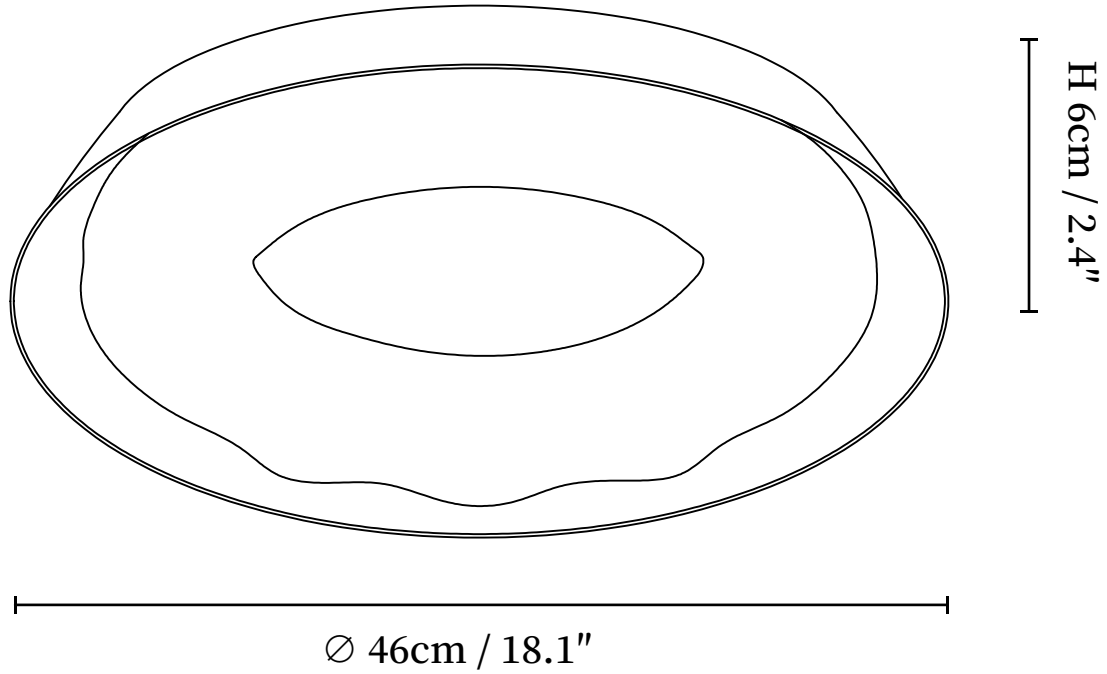

SPECIFICATION SHEET

SPECIFICATION DETAILS

*For custom options, consult factory for details

Fixture Dimensions	Ø 18.1" x H 2.4"
Light source	Integrated LED
Wattage	~48W
Voltage	AC 110-240V
Dimming	Not supported
CRI(Ra)	90+CRI
Mounting	Hardwired.
LED Rated Life	30000 hours
Color Temperature	Warm Light (3000K), Neutral Light (4000K), Cool Light (6000K)
Control method	Compatible with common wall switches (not included)
Finishes	White, Black
Shade Details	White
Material	Metal, PE