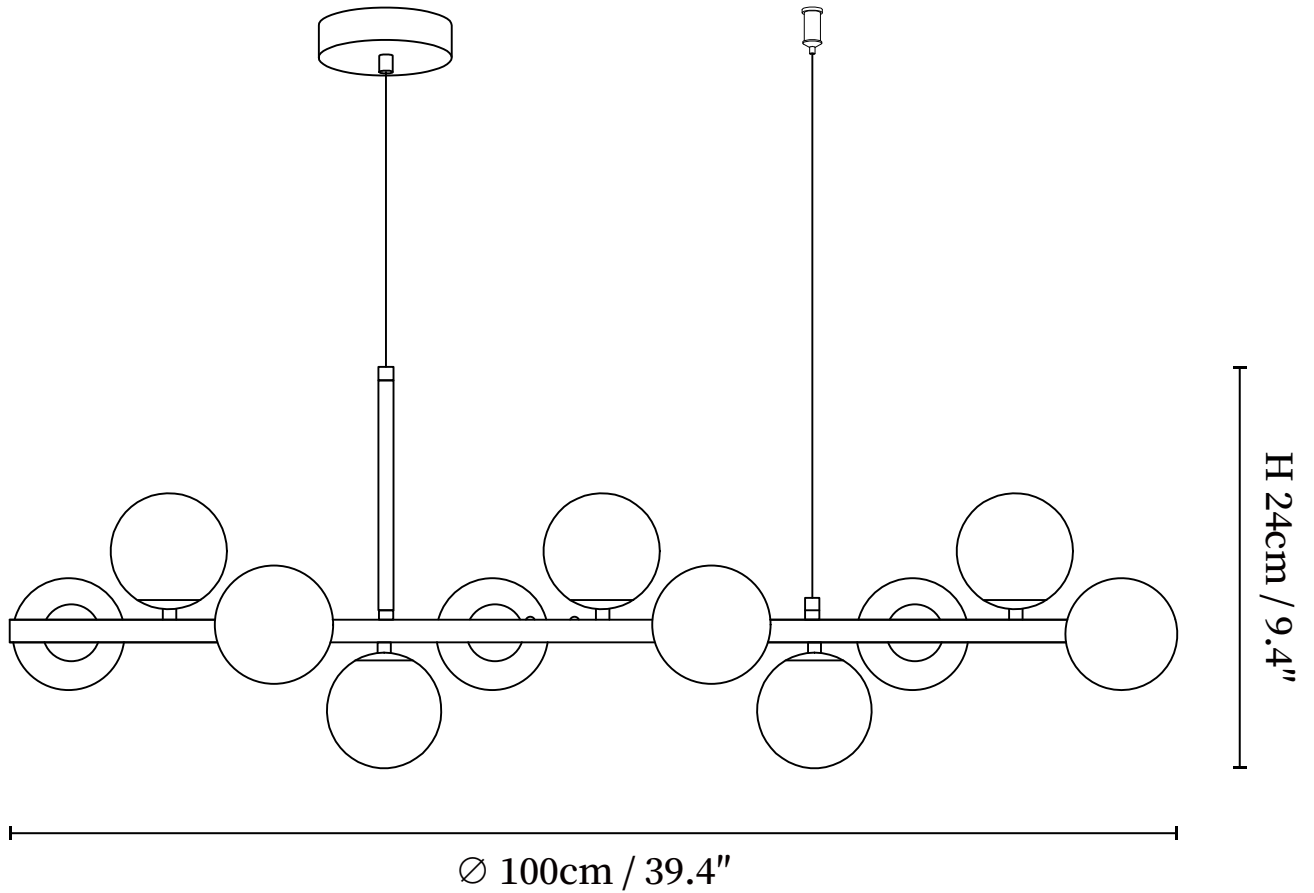

## SPECIFICATION DETAILS

\*For custom options, consult factory for details

<b>Fixture Dimensions</b>	D 25.6" x H 9.4" (7-balls)
<b>Light source</b>	G9 (bulb not included)
<b>Wattage</b>	MAX 5W incandescent bulb or LED equivalent.
<b>Voltage</b>	AC 110-240V
<b>Mounting</b>	Hardwired.
<b>Dimming</b>	Compatible with dimmable bulbs (bulb not included)
<b>Control method</b>	Compatible with common wall switches (not included)
<b>Finishes</b>	Black, Gold.
<b>Shade Details</b>	Amber, Milk White, Smoke Grey.
<b>Material</b>	Metal, Glass.
<b>Wire Length</b>	The standard length of the suspended wire is 59 "(150 cm) and the length is adjustable.

## SPECIFICATION DETAILS

\*For custom options, consult factory for details

<b>Fixture Dimensions</b>	D 32.7" x H 9.4" (9-balls)
<b>Light source</b>	G9 (bulb not included)
<b>Wattage</b>	MAX 5W incandescent bulb or LED equivalent.
<b>Voltage</b>	AC 110-240V
<b>Mounting</b>	Hardwired.
<b>Dimming</b>	Compatible with dimmable bulbs (bulb not included)
<b>Control method</b>	Compatible with common wall switches (not included)
<b>Finishes</b>	Black, Gold.
<b>Shade Details</b>	Amber, Milk White, Smoke Grey.
<b>Material</b>	Metal, Glass.
<b>Wire Length</b>	The standard length of the suspended wire is 59 "(150 cm) and the length is adjustable.

## SPECIFICATION DETAILS

\*For custom options, consult factory for details

<b>Fixture Dimensions</b>	D 39.4" x H 9.4" (11-balls)
<b>Light source</b>	G9 (bulb not included)
<b>Wattage</b>	MAX 5W incandescent bulb or LED equivalent.
<b>Voltage</b>	AC 110-240V
<b>Mounting</b>	Hardwired.
<b>Dimming</b>	Compatible with dimmable bulbs (bulb not included)
<b>Control method</b>	Compatible with common wall switches (not included)
<b>Finishes</b>	Black, Gold.
<b>Shade Details</b>	Amber, Milk White, Smoke Grey.
<b>Material</b>	Metal, Glass.
<b>Wire Length</b>	The standard length of the suspended wire is 59 "(150 cm) and the length is adjustable.