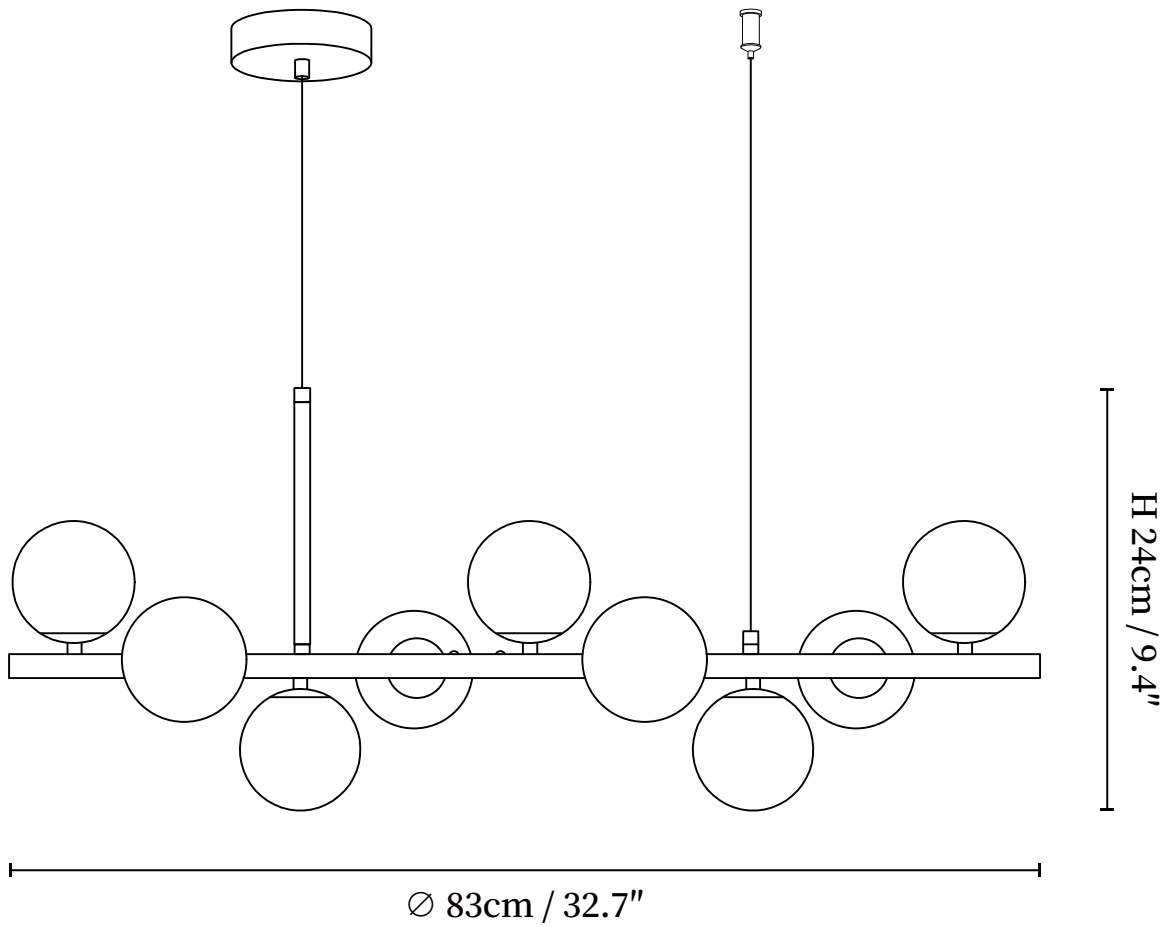

## SPECIFICATION DETAILS

\*For custom options, consult factory for details

<b>Fixture Dimensions</b>	D 25.6" x H 9.4" (7-balls)
<b>Light source</b>	G9 (bulb not included)
<b>Wattage</b>	MAX 5W incandescent bulb or LED equivalent.
<b>Voltage</b>	AC 110-240V
<b>Mounting</b>	Hardwired.
<b>Dimming</b>	Compatible with dimmable bulbs (bulb not included)
<b>Control method</b>	Compatible with common wall switches (not included)
<b>Finishes</b>	Black, Gold.
<b>Shade Details</b>	Amber, Milk White, Smoke Grey.
<b>Material</b>	Metal, Glass.
<b>Wire Length</b>	The standard length of the suspended wire is 59 "(150 cm) and the length is adjustable.

## SPECIFICATION DETAILS

\*For custom options, consult factory for details

<b>Fixture Dimensions</b>	D 32.7" x H 9.4" (9-balls)
<b>Light source</b>	G9 (bulb not included)
<b>Wattage</b>	MAX 5W incandescent bulb or LED equivalent.
<b>Voltage</b>	AC 110-240V
<b>Mounting</b>	Hardwired.
<b>Dimming</b>	Compatible with dimmable bulbs (bulb not included)
<b>Control method</b>	Compatible with common wall switches (not included)
<b>Finishes</b>	Black, Gold.
<b>Shade Details</b>	Amber, Milk White, Smoke Grey.
<b>Material</b>	Metal, Glass.
<b>Wire Length</b>	The standard length of the suspended wire is 59 "(150 cm) and the length is adjustable.

## SPECIFICATION DETAILS

\*For custom options, consult factory for details

<b>Fixture Dimensions</b>	D 39.4" x H 9.4" (11-balls)
<b>Light source</b>	G9 (bulb not included)
<b>Wattage</b>	MAX 5W incandescent bulb or LED equivalent.
<b>Voltage</b>	AC 110-240V
<b>Mounting</b>	Hardwired.
<b>Dimming</b>	Compatible with dimmable bulbs (bulb not included)
<b>Control method</b>	Compatible with common wall switches (not included)
<b>Finishes</b>	Black, Gold.
<b>Shade Details</b>	Amber, Milk White, Smoke Grey.
<b>Material</b>	Metal, Glass.
<b>Wire Length</b>	The standard length of the suspended wire is 59 "(150 cm) and the length is adjustable.