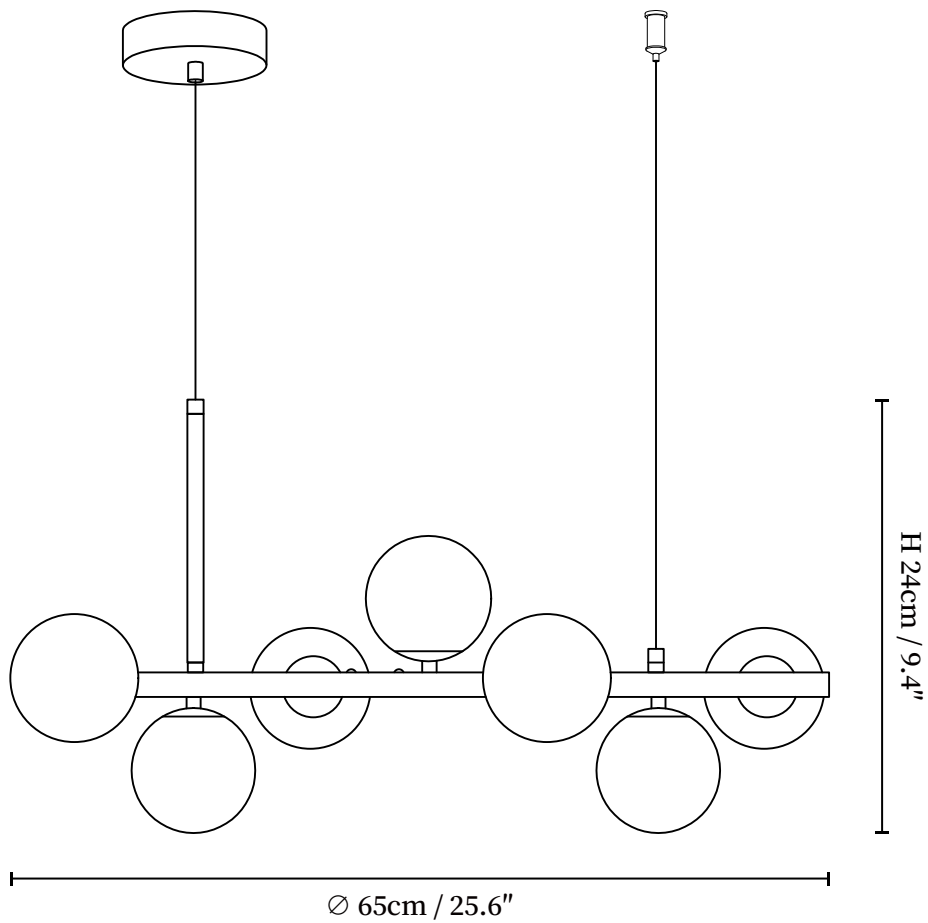

## SPECIFICATION DETAILS

\*For custom options, consult factory for details

<b>Fixture Dimensions</b>	D 25.6" x H 9.4" (7-balls)
<b>Light source</b>	G9 (bulb not included)
<b>Wattage</b>	MAX 5W incandescent bulb or LED equivalent.
<b>Voltage</b>	AC 110-240V
<b>Mounting</b>	Hardwired.
<b>Dimming</b>	Compatible with dimmable bulbs (bulb not included)
<b>Control method</b>	Compatible with common wall switches (not included)
<b>Finishes</b>	Black, Gold.
<b>Shade Details</b>	Amber, Milk White, Smoke Grey.
<b>Material</b>	Metal, Glass.
<b>Wire Length</b>	The standard length of the suspended wire is 59 "(150 cm) and the length is adjustable.

## SPECIFICATION DETAILS

\*For custom options, consult factory for details

<b>Fixture Dimensions</b>	D 32.7" x H 9.4" (9-balls)
<b>Light source</b>	G9 (bulb not included)
<b>Wattage</b>	MAX 5W incandescent bulb or LED equivalent.
<b>Voltage</b>	AC 110-240V
<b>Mounting</b>	Hardwired.
<b>Dimming</b>	Compatible with dimmable bulbs (bulb not included)
<b>Control method</b>	Compatible with common wall switches (not included)
<b>Finishes</b>	Black, Gold.
<b>Shade Details</b>	Amber, Milk White, Smoke Grey.
<b>Material</b>	Metal, Glass.
<b>Wire Length</b>	The standard length of the suspended wire is 59 "(150 cm) and the length is adjustable.

## SPECIFICATION DETAILS

\*For custom options, consult factory for details

<b>Fixture Dimensions</b>	D 39.4" x H 9.4" (11-balls)
<b>Light source</b>	G9 (bulb not included)
<b>Wattage</b>	MAX 5W incandescent bulb or LED equivalent.
<b>Voltage</b>	AC 110-240V
<b>Mounting</b>	Hardwired.
<b>Dimming</b>	Compatible with dimmable bulbs (bulb not included)
<b>Control method</b>	Compatible with common wall switches (not included)
<b>Finishes</b>	Black, Gold.
<b>Shade Details</b>	Amber, Milk White, Smoke Grey.
<b>Material</b>	Metal, Glass.
<b>Wire Length</b>	The standard length of the suspended wire is 59 "(150 cm) and the length is adjustable.