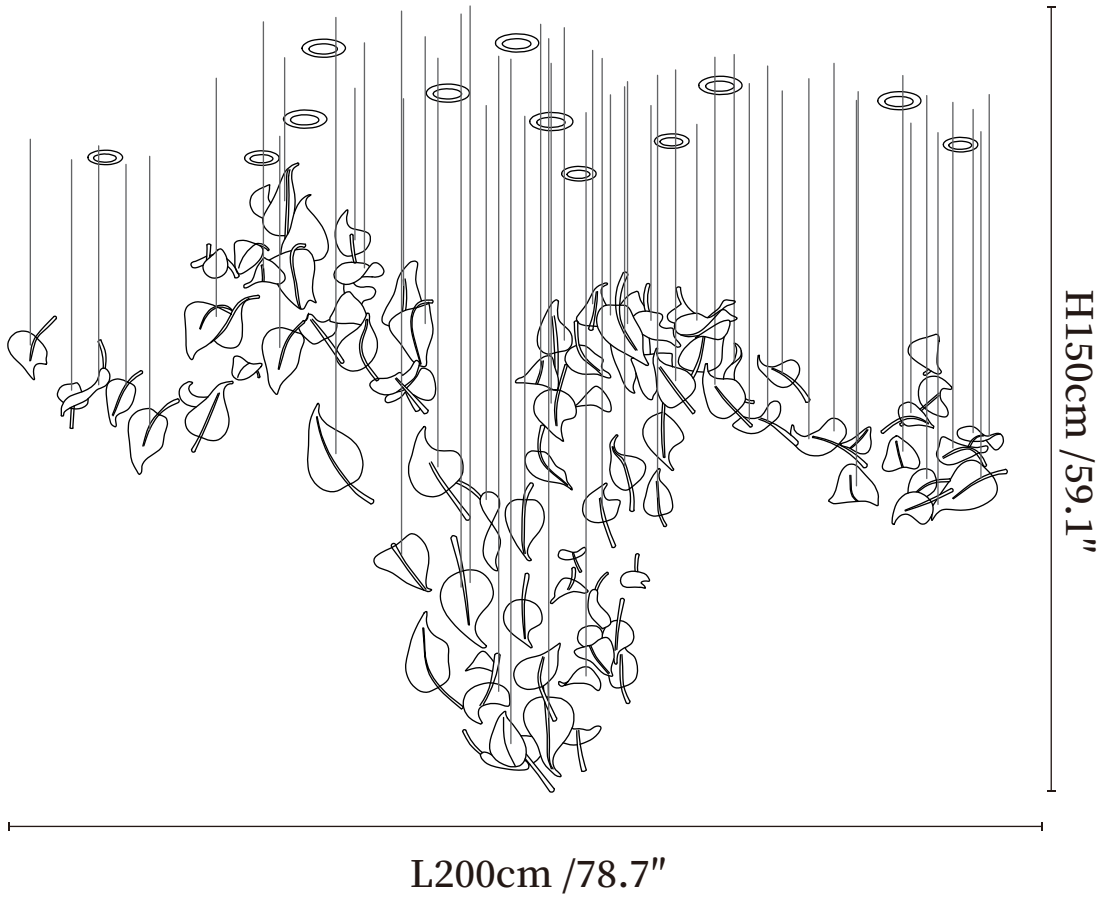

SPECIFICATION SHEET

SPECIFICATION DETAILS

*For custom options, consult factory for details

Fixture Dimensions	L 78.7" x W 23.6" x H 59.1"
Light source	Integrated LED
Wattage	Total power ~5 watts
Voltage	AC 110-240V
Dimming	Not supported
CRI(Ra)	90+CRI
Mounting	Hardwired.
LED Rated Life	50000 hours
Color Temperature	Warm Light (3000K), Neutral Light (4000K), Cool Light (6000K)
Control method	Compatible with common wall switches(not included)
Finishes	White, Gold, Clear.
Shade Details	White, Gold, Clear.
Material	Metal, Glass.
Wire Length	The standard length of the cord is 59" (150 cm), the length is adjustable.