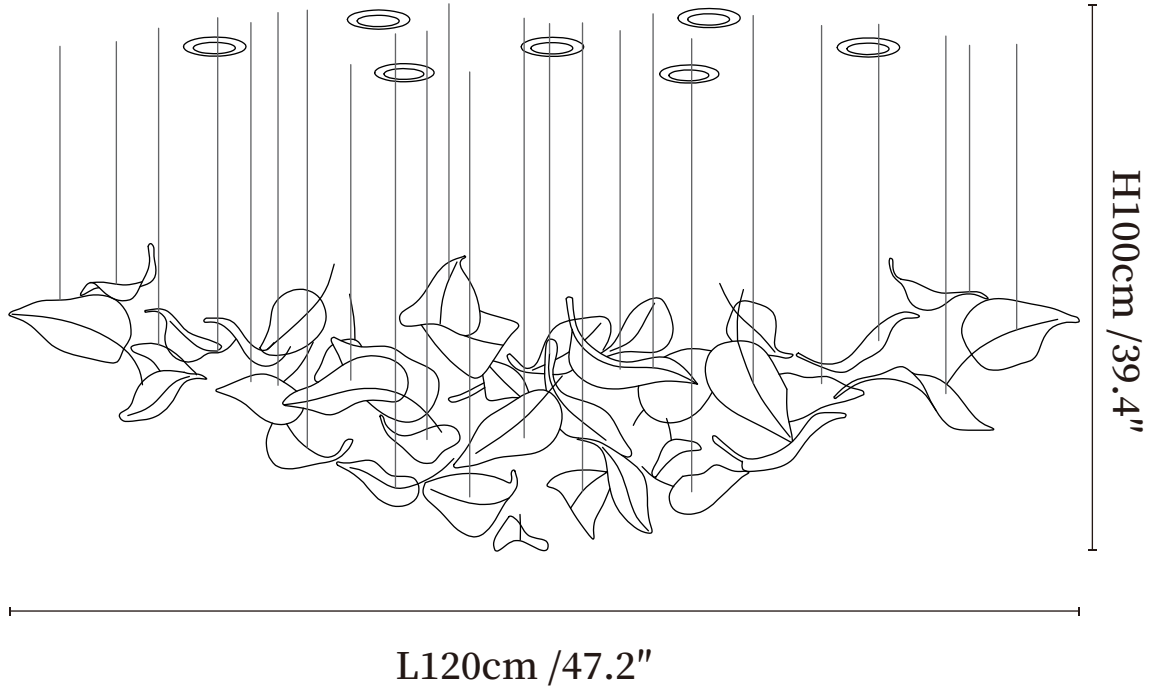

## SPECIFICATION DETAILS

\*For custom options, consult factory for details

<b>Fixture Dimensions</b>	L 53.1" x W 88.6" x H 98.4"
<b>Light source</b>	Integrated LED
<b>Wattage</b>	Total power ~5 watts
<b>Voltage</b>	AC 110-240V
<b>Dimming</b>	Not supported
<b>CRI(Ra)</b>	90+CRI
<b>Mounting</b>	Hardwired.
<b>LED Rated Life</b>	50000 hours
<b>Color Temperature</b>	Warm Light (3000K), Neutral Light (4000K), Cool Light (6000K)
<b>Control method</b>	Compatible with common wall switches(not included)
<b>Finishes</b>	White, Gold, Clear.
<b>Shade Details</b>	White, Gold, Clear.
<b>Material</b>	Metal, Glass.
<b>Wire Length</b>	The standard length of the cord is 59" (150 cm), the length is adjustable.

## SPECIFICATION DETAILS

\*For custom options, consult factory for details

<b>Fixture Dimensions</b>	L 47.2" x W 19.7" x H 39.4"
<b>Light source</b>	Integrated LED
<b>Wattage</b>	Total power ~5 watts
<b>Voltage</b>	AC 110-240V
<b>Dimming</b>	Not supported
<b>CRI(Ra)</b>	90+CRI
<b>Mounting</b>	Hardwired.
<b>LED Rated Life</b>	50000 hours
<b>Color Temperature</b>	Warm Light (3000K), Neutral Light (4000K), Cool Light (6000K)
<b>Control method</b>	Compatible with common wall switches(not included)
<b>Finishes</b>	White, Gold, Clear.
<b>Shade Details</b>	White, Gold, Clear.
<b>Material</b>	Metal, Glass.
<b>Wire Length</b>	The standard length of the cord is 59" (150 cm), the length is adjustable.