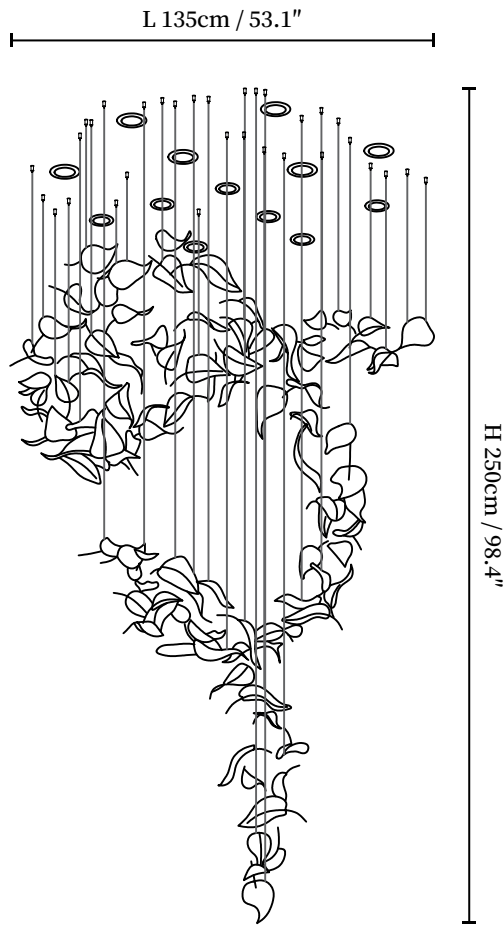

## SPECIFICATION DETAILS

\*For custom options, consult factory for details

<b>Fixture Dimensions</b>	L 53.1" x W 88.6" x H 98.4"
<b>Light source</b>	Integrated LED
<b>Wattage</b>	Total power ~5 watts
<b>Voltage</b>	AC 110-240V
<b>Dimming</b>	Not supported
<b>CRI(Ra)</b>	90+CRI
<b>Mounting</b>	Hardwired.
<b>LED Rated Life</b>	50000 hours
<b>Color Temperature</b>	Warm Light (3000K), Neutral Light (4000K), Cool Light (6000K)
<b>Control method</b>	Compatible with common wall switches(not included)
<b>Finishes</b>	White, Gold, Clear.
<b>Shade Details</b>	White, Gold, Clear.
<b>Material</b>	Metal, Glass.
<b>Wire Length</b>	The standard length of the cord is 59" (150 cm), the length is adjustable.

## SPECIFICATION DETAILS

\*For custom options, consult factory for details

<b>Fixture Dimensions</b>	L 47.2" x W 19.7" x H 39.4"
<b>Light source</b>	Integrated LED
<b>Wattage</b>	Total power ~5 watts
<b>Voltage</b>	AC 110-240V
<b>Dimming</b>	Not supported
<b>CRI(Ra)</b>	90+CRI
<b>Mounting</b>	Hardwired.
<b>LED Rated Life</b>	50000 hours
<b>Color Temperature</b>	Warm Light (3000K), Neutral Light (4000K), Cool Light (6000K)
<b>Control method</b>	Compatible with common wall switches(not included)
<b>Finishes</b>	White, Gold, Clear.
<b>Shade Details</b>	White, Gold, Clear.
<b>Material</b>	Metal, Glass.
<b>Wire Length</b>	The standard length of the cord is 59" (150 cm), the length is adjustable.