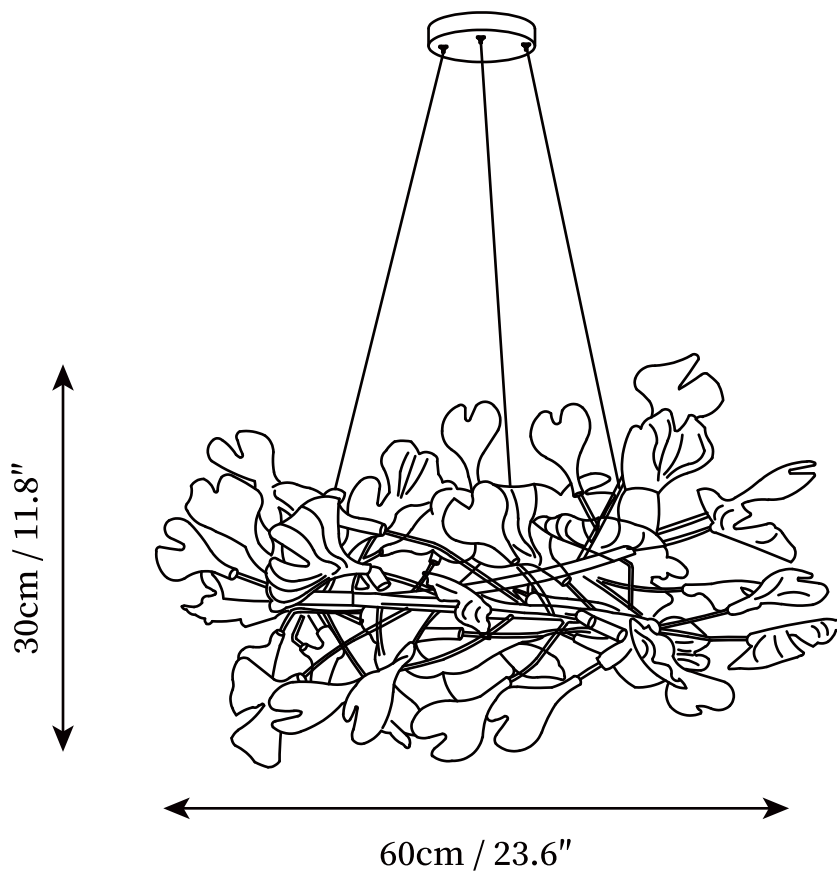

SPECIFICATION SHEET

SPECIFICATION DETAILS

*For custom options, consult factory for details

| | |
|---------------------------|--|
| Fixture Dimensions | D 23.6" X H 11.8" |
| Light source | G9. (bulb not included). |
| Wattage | ~ 5W incandescent bulb or LED equivalent. |
| Voltage | AC 110-240V |
| Mounting | Hardwired. |
| Dimming | Compatible with dimmable bulbs (bulb not included) |
| Control method | Compatible with common wall switches (not included) |
| Finishes | Gold. |
| Shade Details | White. |
| Material | Metal, Iron, Ceramic |
| Wire Length | The standard length of the cord is 59" (150 cm), the length is adjustable. |

SPECIFICATION SHEET

SPECIFICATION DETAILS

*For custom options, consult factory for details

| | |
|---------------------------|--|
| Fixture Dimensions | D 31.5" X H 11.8" |
| Light source | G9. (bulb not included). |
| Wattage | ~ 5W incandescent bulb or LED equivalent. |
| Voltage | AC 110-240V |
| Mounting | Hardwired. |
| Dimming | Compatible with dimmable bulbs (bulb not included) |
| Control method | Compatible with common wall switches (not included) |
| Finishes | Gold. |
| Shade Details | White. |
| Material | Metal, Iron, Ceramic |
| Wire Length | The standard length of the cord is 59" (150 cm), the length is adjustable. |

SPECIFICATION SHEET

SPECIFICATION DETAILS

*For custom options, consult factory for details

| | |
|---------------------------|--|
| Fixture Dimensions | D 39.3" x H 11.8", D 47.2" x H 11.8" |
| Light source | G9. (bulb not included). |
| Wattage | ~ 5W incandescent bulb or LED equivalent. |
| Voltage | AC 110-240V |
| Mounting | Hardwired. |
| Dimming | Compatible with dimmable bulbs (bulb not included) |
| Control method | Compatible with common wall switches (not included) |
| Finishes | Gold. |
| Shade Details | White. |
| Material | Metal, Iron, Ceramic |
| Wire Length | The standard length of the cord is 59" (150 cm), the length is adjustable. |