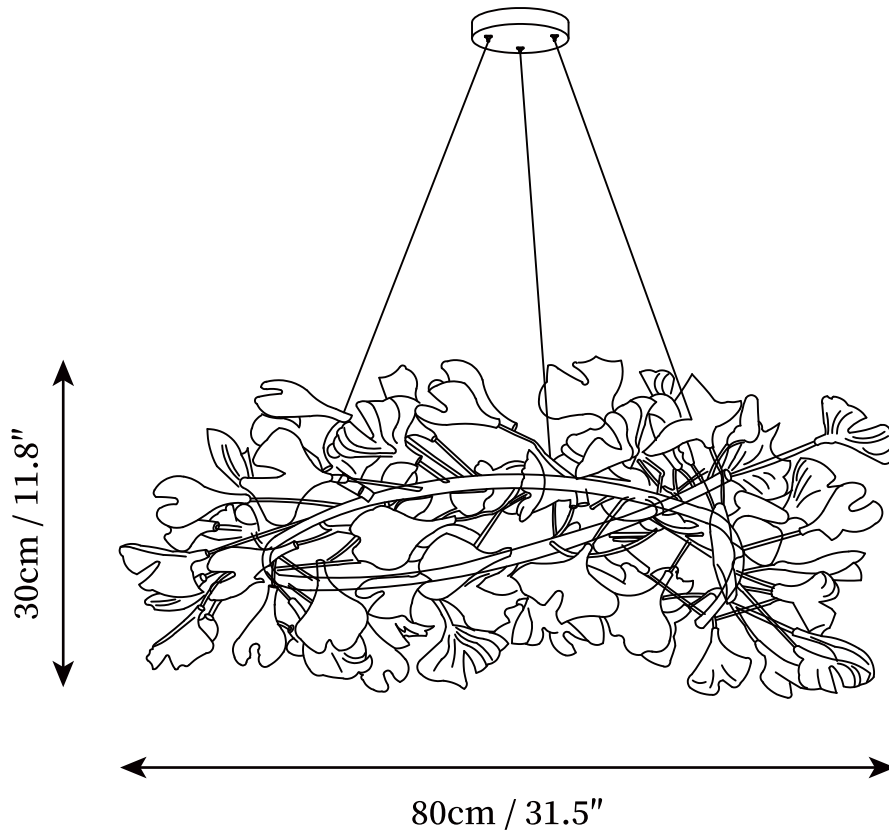

SPECIFICATION SHEET

SPECIFICATION DETAILS

*For custom options, consult factory for details

| | |
|---------------------------|--|
| Fixture Dimensions | D 23.6" X H 11.8" |
| Light source | G9. (bulb not included). |
| Wattage | ~ 5W incandescent bulb or LED equivalent. |
| Voltage | AC 110-240V |
| Mounting | Hardwired. |
| Dimming | Compatible with dimmable bulbs (bulb not included) |
| Control method | Compatible with common wall switches (not included) |
| Finishes | Gold. |
| Shade Details | White. |
| Material | Metal, Iron, Ceramic |
| Wire Length | The standard length of the cord is 59" (150 cm), the length is adjustable. |

SPECIFICATION SHEET

SPECIFICATION DETAILS

*For custom options, consult factory for details

| | |
|---------------------------|--|
| Fixture Dimensions | D 31.5" X H 11.8" |
| Light source | G9. (bulb not included). |
| Wattage | ~ 5W incandescent bulb or LED equivalent. |
| Voltage | AC 110-240V |
| Mounting | Hardwired. |
| Dimming | Compatible with dimmable bulbs (bulb not included) |
| Control method | Compatible with common wall switches (not included) |
| Finishes | Gold. |
| Shade Details | White. |
| Material | Metal, Iron, Ceramic |
| Wire Length | The standard length of the cord is 59" (150 cm), the length is adjustable. |

SPECIFICATION SHEET

SPECIFICATION DETAILS

*For custom options, consult factory for details

| | |
|---------------------------|--|
| Fixture Dimensions | D 39.3" x H 11.8", D 47.2" x H 11.8" |
| Light source | G9. (bulb not included). |
| Wattage | ~ 5W incandescent bulb or LED equivalent. |
| Voltage | AC 110-240V |
| Mounting | Hardwired. |
| Dimming | Compatible with dimmable bulbs (bulb not included) |
| Control method | Compatible with common wall switches (not included) |
| Finishes | Gold. |
| Shade Details | White. |
| Material | Metal, Iron, Ceramic |
| Wire Length | The standard length of the cord is 59" (150 cm), the length is adjustable. |