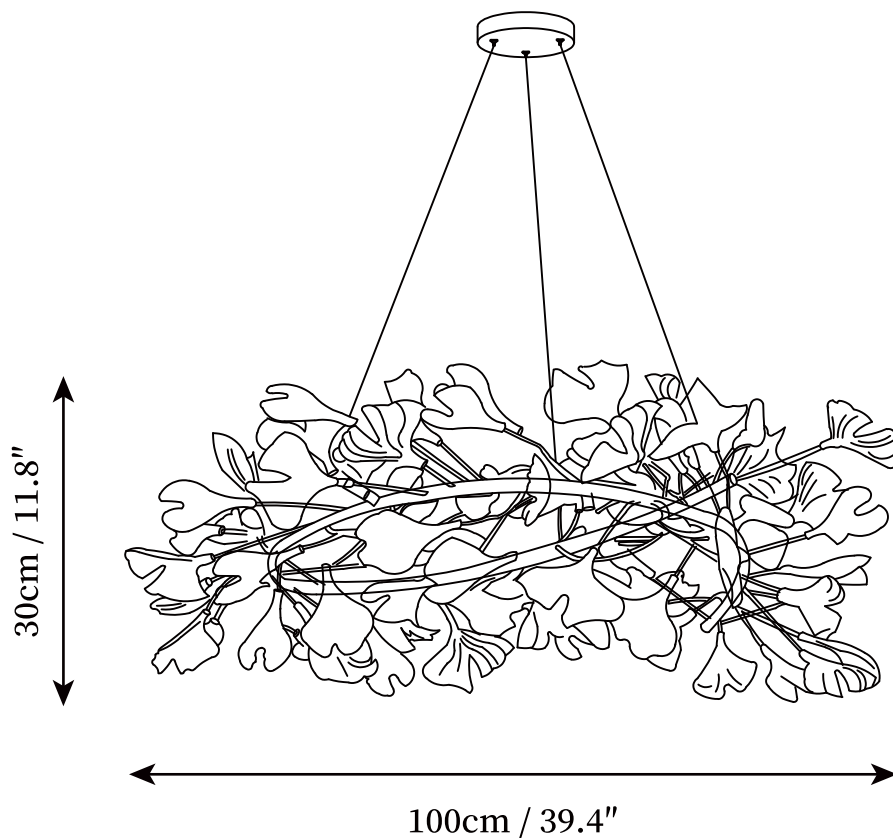

SPECIFICATION SHEET

SPECIFICATION DETAILS

*For custom options, consult factory for details

| | |
|---------------------------|--|
| Fixture Dimensions | D 23.6" X H 11.8" |
| Light source | G9. (bulb not included). |
| Wattage | ~ 5W incandescent bulb or LED equivalent. |
| Voltage | AC 110-240V |
| Mounting | Hardwired. |
| Dimming | Compatible with dimmable bulbs (bulb not included) |
| Control method | Compatible with common wall switches (not included) |
| Finishes | Gold. |
| Shade Details | White. |
| Material | Metal, Iron, Ceramic |
| Wire Length | The standard length of the cord is 59" (150 cm), the length is adjustable. |

SPECIFICATION SHEET

SPECIFICATION DETAILS

*For custom options, consult factory for details

| | |
|---------------------------|--|
| Fixture Dimensions | D 31.5" X H 11.8" |
| Light source | G9. (bulb not included). |
| Wattage | ~ 5W incandescent bulb or LED equivalent. |
| Voltage | AC 110-240V |
| Mounting | Hardwired. |
| Dimming | Compatible with dimmable bulbs (bulb not included) |
| Control method | Compatible with common wall switches (not included) |
| Finishes | Gold. |
| Shade Details | White. |
| Material | Metal, Iron, Ceramic |
| Wire Length | The standard length of the cord is 59" (150 cm), the length is adjustable. |

SPECIFICATION SHEET

SPECIFICATION DETAILS

*For custom options, consult factory for details

| | |
|---------------------------|--|
| Fixture Dimensions | D 39.3" x H 11.8", D 47.2" x H 11.8" |
| Light source | G9. (bulb not included). |
| Wattage | ~ 5W incandescent bulb or LED equivalent. |
| Voltage | AC 110-240V |
| Mounting | Hardwired. |
| Dimming | Compatible with dimmable bulbs (bulb not included) |
| Control method | Compatible with common wall switches (not included) |
| Finishes | Gold. |
| Shade Details | White. |
| Material | Metal, Iron, Ceramic |
| Wire Length | The standard length of the cord is 59" (150 cm), the length is adjustable. |