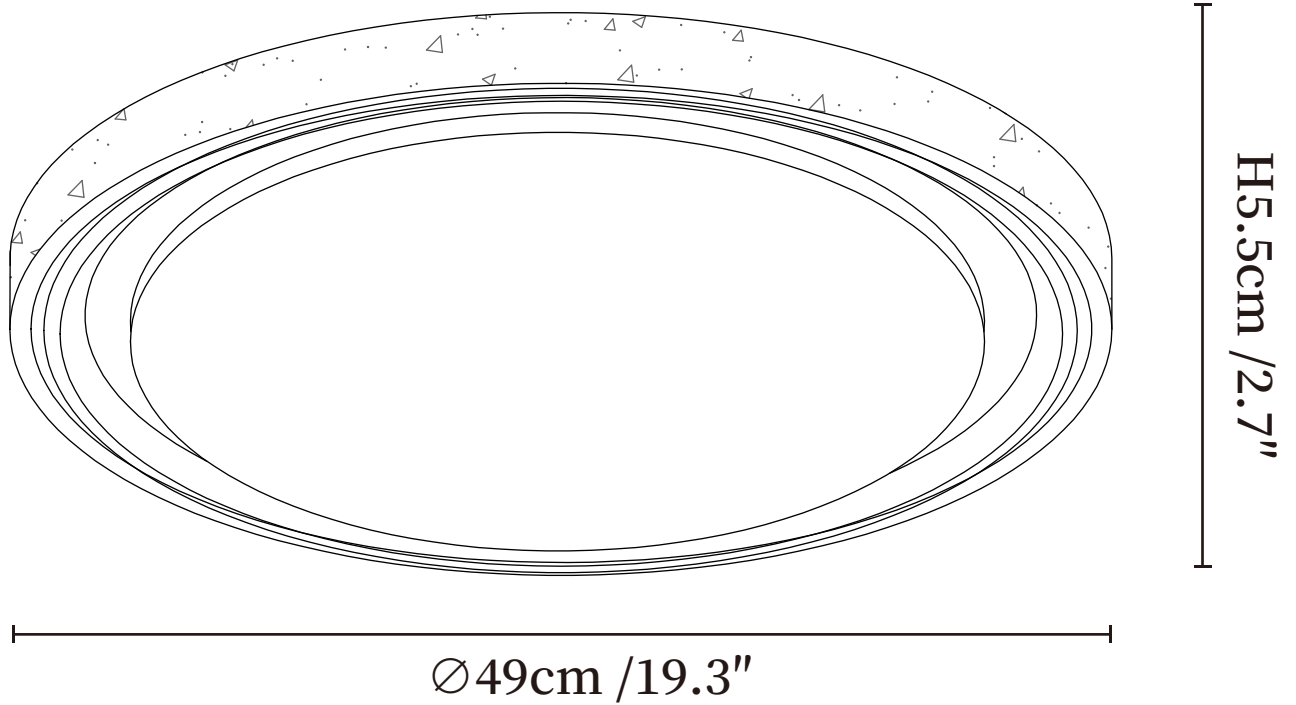

SPECIFICATION SHEET

SPECIFICATION DETAILS

*For custom options, consult factory for details

Fixture Dimensions	$\varnothing 16.9'' \times H 2.7''$
Light source	Integrated LED
Wattage	~24W
Voltage	AC 110-240V
Dimming	Not supported
CRI(Ra)	90+CRI
Mounting	Hardwired.
LED Rated Life	30000 hours
Color Temperature	Warm Light (3000K), Neutral Light (4000K), Cool Light (6000K)
Control method	Compatible with common wall switches (not included)
Finishes	Yellow Travertine.
Shade Details	White.
Material	Yellow Travertine, Acrylic.

SPECIFICATION SHEET

SPECIFICATION DETAILS

*For custom options, consult factory for details

Fixture Dimensions	Ø 19.3" x H 2.7"
Light source	Integrated LED
Wattage	~36W
Voltage	AC 110-240V
Dimming	Not supported
CRI(Ra)	90+CRI
Mounting	Hardwired.
LED Rated Life	30000 hours
Color Temperature	Warm Light (3000K), Neutral Light (4000K), Cool Light (6000K)
Control method	Compatible with common wall switches(not included)
Finishes	Yellow Travertine.
Shade Details	White.
Material	Yellow Travertine, Acrylic.

SPECIFICATION SHEET

SPECIFICATION DETAILS

*For custom options, consult factory for details

Fixture Dimensions	$\text{Ø} 23.2'' \times \text{H} 2.7''$
Light source	Integrated LED
Wattage	~52W
Voltage	AC 110-240V
Dimming	Not supported
CRI(Ra)	90+CRI
Mounting	Hardwired.
LED Rated Life	30000 hours
Color Temperature	Warm Light (3000K), Neutral Light (4000K), Cool Light (6000K)
Control method	Compatible with common wall switches (not included)
Finishes	Yellow Travertine.
Shade Details	White.
Material	Yellow Travertine, Acrylic.