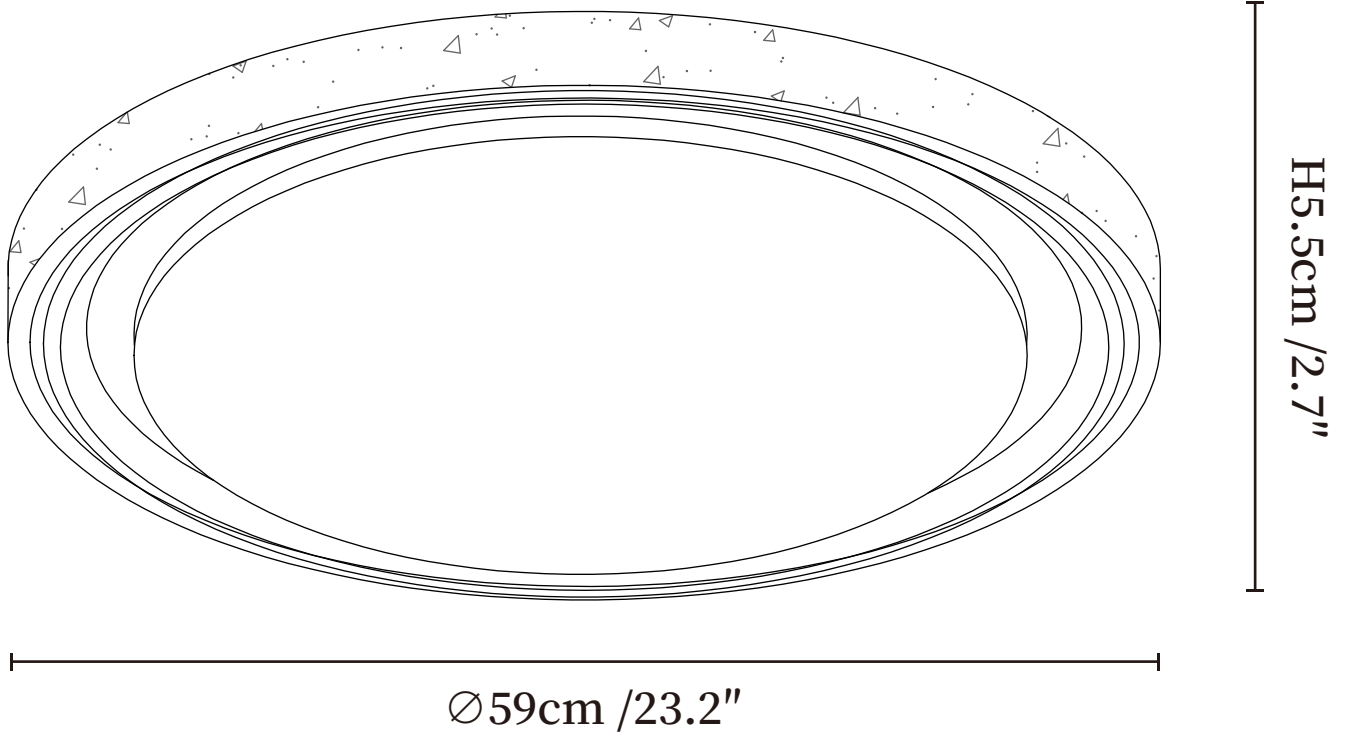

SPECIFICATION SHEET

SPECIFICATION DETAILS

*For custom options, consult factory for details

Fixture Dimensions	$\varnothing 16.9'' \times H 2.7''$
Light source	Integrated LED
Wattage	~24W
Voltage	AC 110-240V
Dimming	Not supported
CRI(Ra)	90+CRI
Mounting	Hardwired.
LED Rated Life	30000 hours
Color Temperature	Warm Light (3000K), Neutral Light (4000K), Cool Light (6000K)
Control method	Compatible with common wall switches (not included)
Finishes	Yellow Travertine.
Shade Details	White.
Material	Yellow Travertine, Acrylic.

SPECIFICATION SHEET

SPECIFICATION DETAILS

*For custom options, consult factory for details

Fixture Dimensions	Ø 19.3" x H 2.7"
Light source	Integrated LED
Wattage	~36W
Voltage	AC 110-240V
Dimming	Not supported
CRI(Ra)	90+CRI
Mounting	Hardwired.
LED Rated Life	30000 hours
Color Temperature	Warm Light (3000K), Neutral Light (4000K), Cool Light (6000K)
Control method	Compatible with common wall switches(not included)
Finishes	Yellow Travertine.
Shade Details	White.
Material	Yellow Travertine, Acrylic.

SPECIFICATION SHEET

SPECIFICATION DETAILS

*For custom options, consult factory for details

Fixture Dimensions	$\text{Ø} 23.2'' \times \text{H} 2.7''$
Light source	Integrated LED
Wattage	~52W
Voltage	AC 110-240V
Dimming	Not supported
CRI(Ra)	90+CRI
Mounting	Hardwired.
LED Rated Life	30000 hours
Color Temperature	Warm Light (3000K), Neutral Light (4000K), Cool Light (6000K)
Control method	Compatible with common wall switches (not included)
Finishes	Yellow Travertine.
Shade Details	White.
Material	Yellow Travertine, Acrylic.