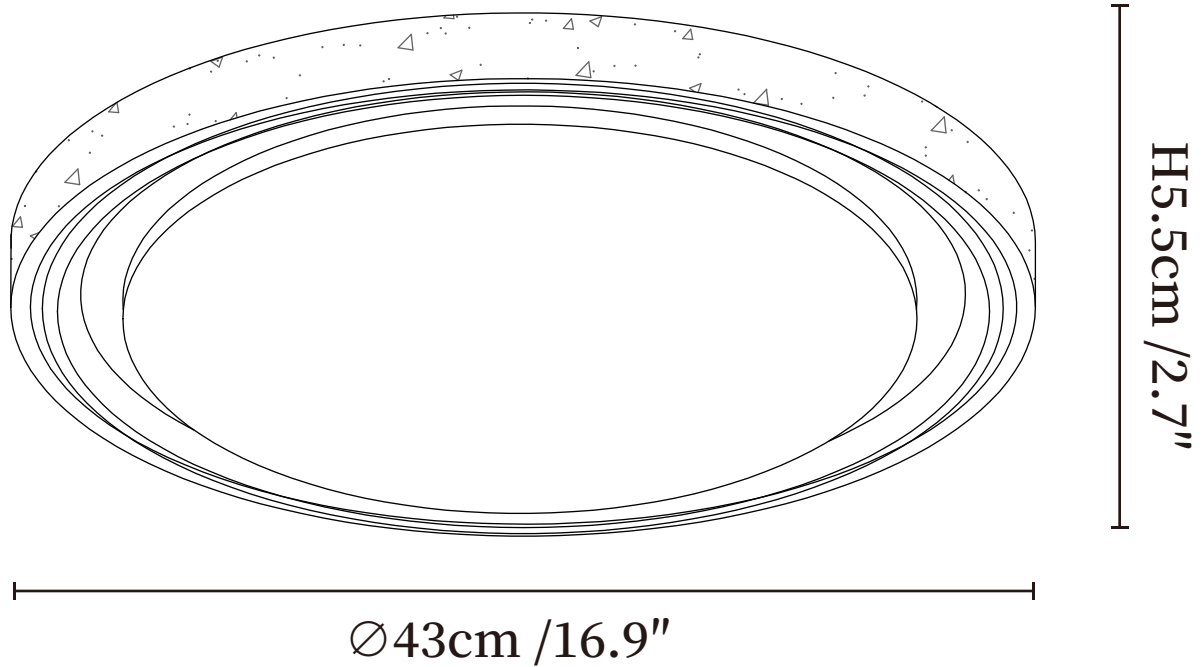

SPECIFICATION SHEET

SPECIFICATION DETAILS

*For custom options, consult factory for details

Fixture Dimensions	$\varnothing 16.9'' \times H 2.7''$
Light source	Integrated LED
Wattage	~24W
Voltage	AC 110-240V
Dimming	Not supported
CRI(Ra)	90+CRI
Mounting	Hardwired.
LED Rated Life	30000 hours
Color Temperature	Warm Light (3000K), Neutral Light (4000K), Cool Light (6000K)
Control method	Compatible with common wall switches (not included)
Finishes	Yellow Travertine.
Shade Details	White.
Material	Yellow Travertine, Acrylic.

SPECIFICATION SHEET

SPECIFICATION DETAILS

*For custom options, consult factory for details

Fixture Dimensions	Ø 19.3" x H 2.7"
Light source	Integrated LED
Wattage	~36W
Voltage	AC 110-240V
Dimming	Not supported
CRI(Ra)	90+CRI
Mounting	Hardwired.
LED Rated Life	30000 hours
Color Temperature	Warm Light (3000K), Neutral Light (4000K), Cool Light (6000K)
Control method	Compatible with common wall switches(not included)
Finishes	Yellow Travertine.
Shade Details	White.
Material	Yellow Travertine, Acrylic.

SPECIFICATION SHEET

SPECIFICATION DETAILS

*For custom options, consult factory for details

Fixture Dimensions	$\text{Ø} 23.2'' \times \text{H} 2.7''$
Light source	Integrated LED
Wattage	~52W
Voltage	AC 110-240V
Dimming	Not supported
CRI(Ra)	90+CRI
Mounting	Hardwired.
LED Rated Life	30000 hours
Color Temperature	Warm Light (3000K), Neutral Light (4000K), Cool Light (6000K)
Control method	Compatible with common wall switches (not included)
Finishes	Yellow Travertine.
Shade Details	White.
Material	Yellow Travertine, Acrylic.