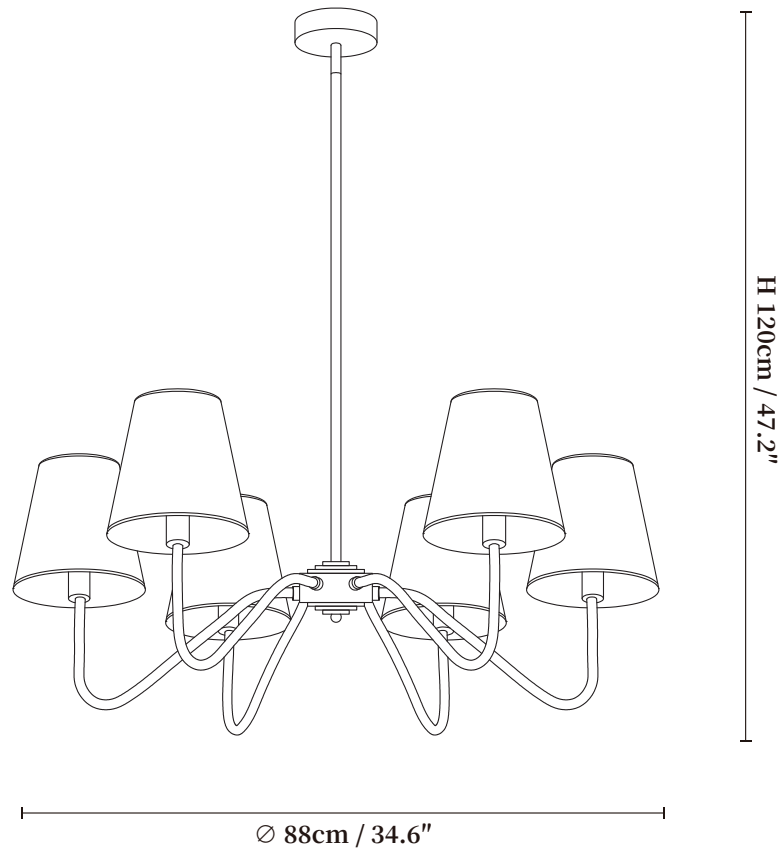

SPECIFICATION SHEET

SPECIFICATION DETAILS

*For custom options, consult factory for details

Fixture Dimensions	Ø 34.6" x H 47.2"
Light source	E26 or E27 (bulb not included)
Wattage	MAX 40W incandescent bulb or LED equivalent.
Voltage	AC 110-240V
Mounting	Hardwired.
Dimming	Compatible with dimmable bulbs (bulb not included)
Control method	Compatible with common wall switches (not included)
Finishes	Black
Shade Details	White
Material	Metal, Brass, Fabric
Rod Length	Suspension rod is 39.4", and can be spliced as needed.