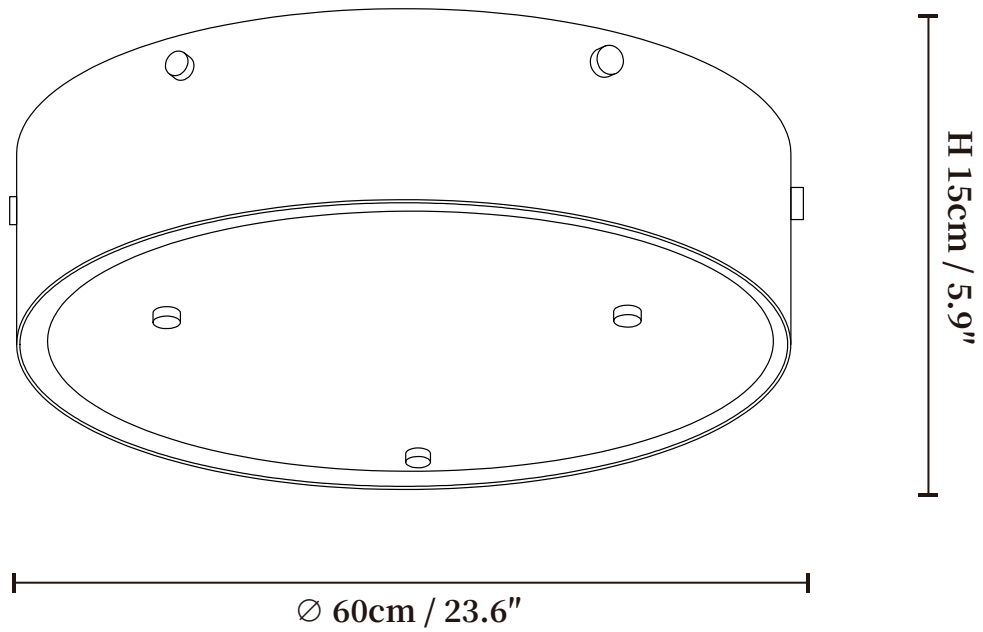

## SPECIFICATION DETAILS

\*For custom options, consult factory for details

<b>Fixture Dimensions</b>	Ø 11.8" x H 5.1" , Ø 15.7" x H 5.5" , Ø 19.7" x H 5.5" , Ø 23.6" x H 5.9"
<b>Light source</b>	E26 or E27 (bulb not included)
<b>Wattage</b>	MAX 40W incandescent bulb or LED equivalent.
<b>Voltage</b>	AC 110-240V
<b>Mounting</b>	Hardwired.
<b>Dimming</b>	Please purchase dimmable light bulbs separately.
<b>Control method</b>	Compatible with common wall switches(not included)
<b>Finishes</b>	Nickel
<b>Shade Details</b>	Clear
<b>Material</b>	Metal, Acrylic