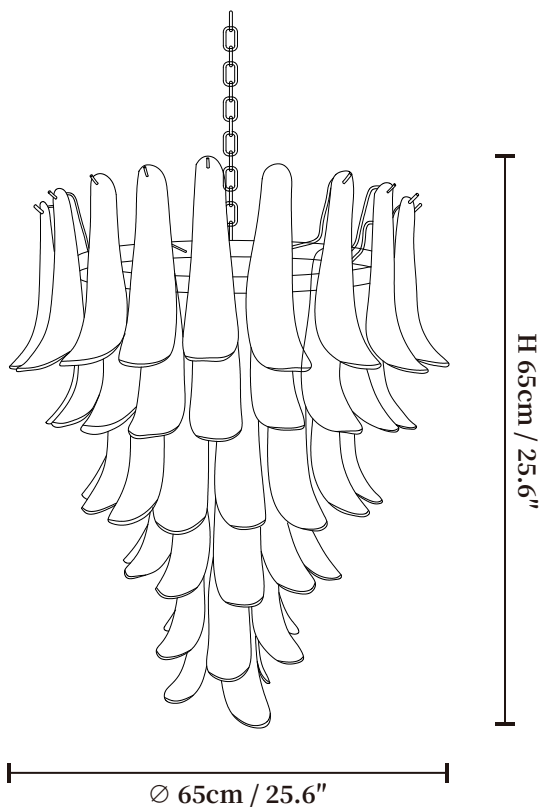

SPECIFICATION SHEET

SPECIFICATION DETAILS

*For custom options, consult factory for details

Fixture Dimensions	Ø 25.6" x H 25.6"
Light source	E14 (bulb not included)
Wattage	MAX 40W incandescent bulb or LED equivalent.
Voltage	AC 110-240V
Mounting	Hardwired.
Dimming	Compatible with dimmable bulbs (bulb not included)
Control method	Compatible with common wall switches (not included)
Finishes	Nickel
Shade Details	Yellow & White Glass
Material	Metal, Glass
Hanging Length	Chain lengths range between 11.8", the length can be specified according to needs