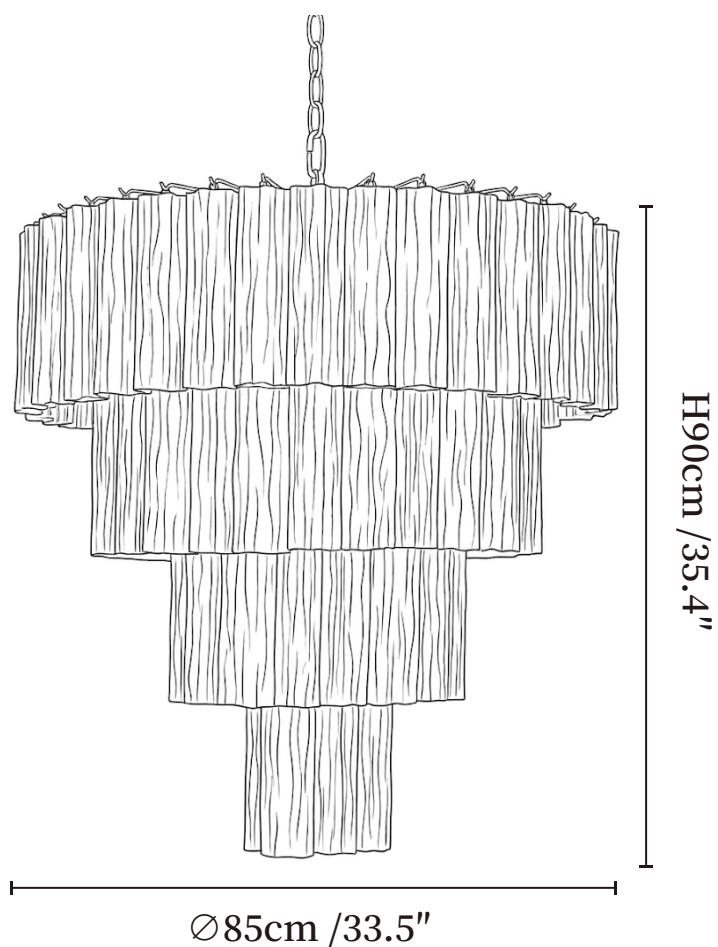

SPECIFICATION SHEET

SPECIFICATION DETAILS

*For custom options, consult factory for details

Fixture Dimensions	Ø 33.5" x H 35.4"
Light source	E26 or E27 (bulb not included)
Wattage	MAX 40W incandescent bulb or LED equivalent.
Voltage	AC 110-240V
Mounting	Hardwired.
Dimming	Compatible with dimmable bulbs (bulb not included)
Control method	Compatible with common wall switches (not included)
Finishes	Nickel.
Shade Details	Colorful.
Material	Metal, Glass.
Hanging Length	Chain lengths range between 11.8", the length can be specified according to needs