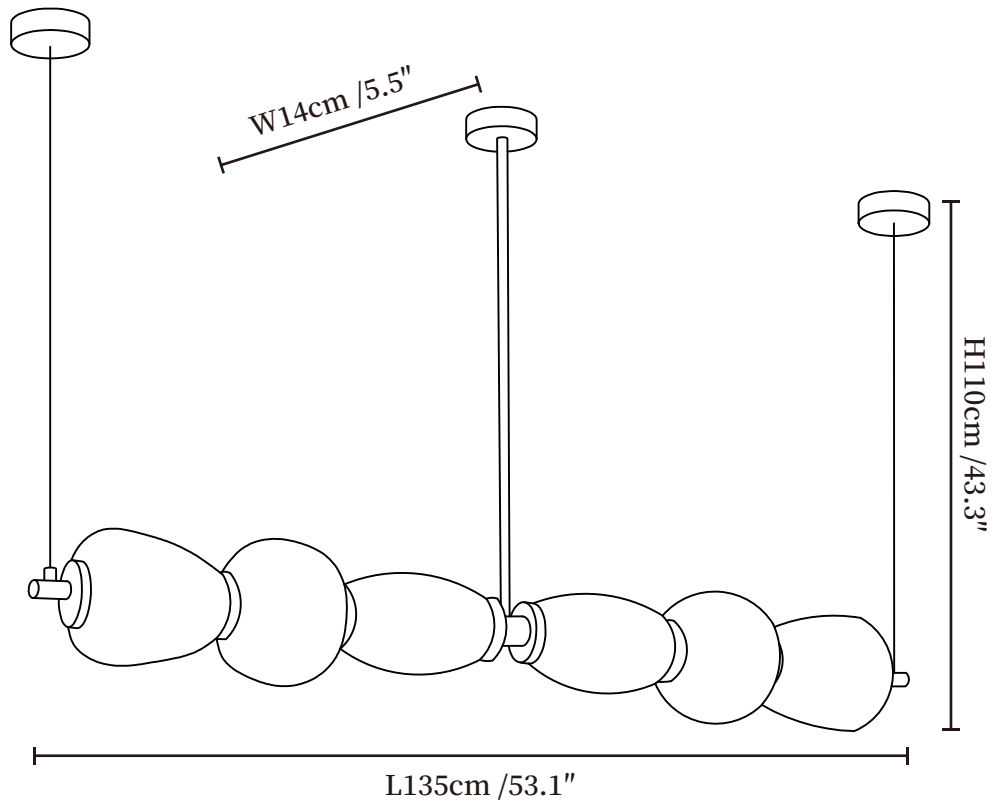

# SPECIFICATION SHEET

## SPECIFICATION DETAILS

\*For custom options, consult factory for details

<b>Fixture Dimensions</b>	L 53.1" x W 5.5" x H 43.3"
<b>Light source</b>	Integrated LED
<b>Wattage</b>	~ 5W
<b>Voltage</b>	AC 110-240V
<b>Dimming</b>	Supported
<b>CRI(Ra)</b>	90+ CRI
<b>Mounting</b>	Hardwired.
<b>LED Rated Life</b>	30000 hours
<b>Color Temperature</b>	Warm Light (3000K), Neutral Light (4000K), Cool Light (6000K)
<b>Control method</b>	Compatible with common wall switches(not included)
<b>Finishes</b>	Gold.
<b>Shadow Details</b>	White.
<b>Material</b>	Metal, Alabaster.
<b>Rod Length</b>	Suspension rod is 39.4", and can be spliced as needed.