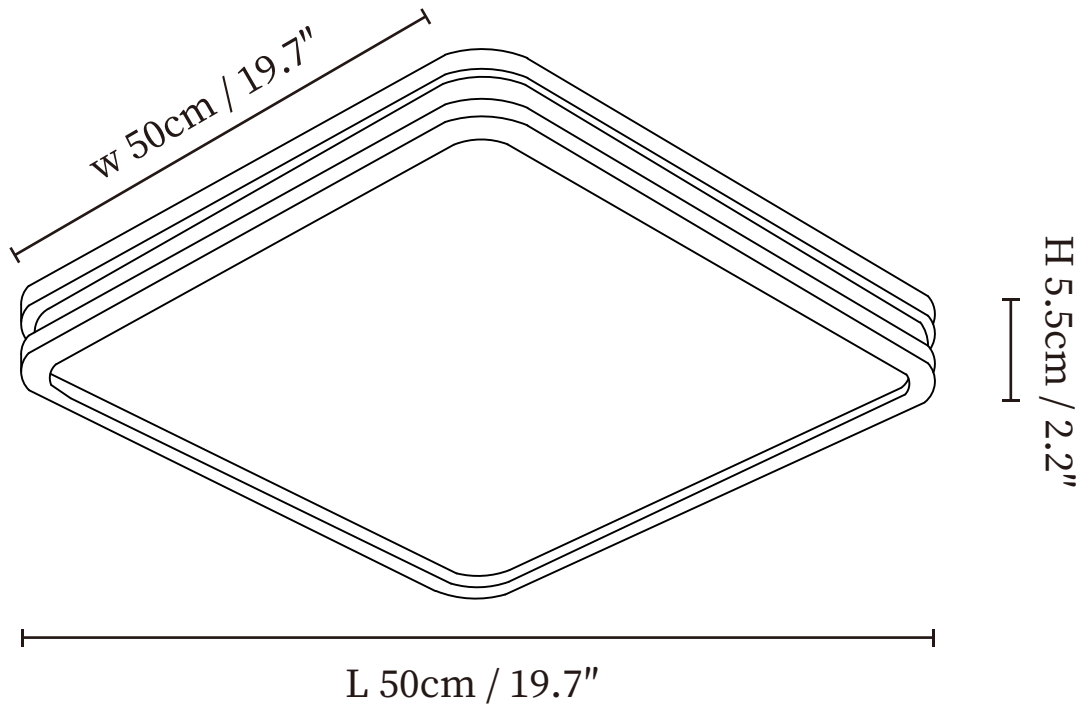

# SPECIFICATION SHEET

---

## SPECIFICATION DETAILS

\*For custom options, consult factory for details

Fixture Dimensions	D 19.7" x H 2.2"
Light source	Integrated LED
Wattage	~54W
Voltage	AC 110-240V
Dimming	Not supported
CRI(Ra)	90+CRI
Mounting	Hardwired.
LED Rated Life	30000 hours
Color Temperature	Warm Light (3000K), Neutral Light (4000K), Cool Light (6000K)
Control method	Compatible with common wall switches (not included)
Finishes	Walnut Wood, Wood Color
Shade Details	White.
Material	Metal, Wood, PVC

## SPECIFICATION DETAILS

\*For custom options, consult factory for details

Fixture Dimensions	L 19.7" x W19.7" x H 2.2"
Light source	Integrated LED
Wattage	~54W
Voltage	AC 110-240V
Dimming	Not supported
CRI(Ra)	90+CRI
Mounting	Hardwired.
LED Rated Life	30000 hours
Color Temperature	Warm Light (3000K), Neutral Light (4000K), Cool Light (6000K)
Control method	Compatible with common wall switches(not included)
Finishes	Walnut Wood Grain Hydroprinting.
Shade Details	White.
Material	Metal, Acrylic

## SPECIFICATION DETAILS

\*For custom options, consult factory for details

Fixture Dimensions	L 37.8" x W 26.0" x H 2.2"
Light source	Integrated LED
Wattage	~120W
Voltage	AC 110-240V
Dimming	Not supported
CRI(Ra)	90+CRI
Mounting	Hardwired.
LED Rated Life	30000 hours
Color Temperature	Warm Light (3000K), Neutral Light (4000K), Cool Light (6000K)
Control method	Compatible with common wall switches (not included)
Finishes	Walnut Wood Grain Hydroprinting.
Shade Details	White.
Material	Metal, Acrylic