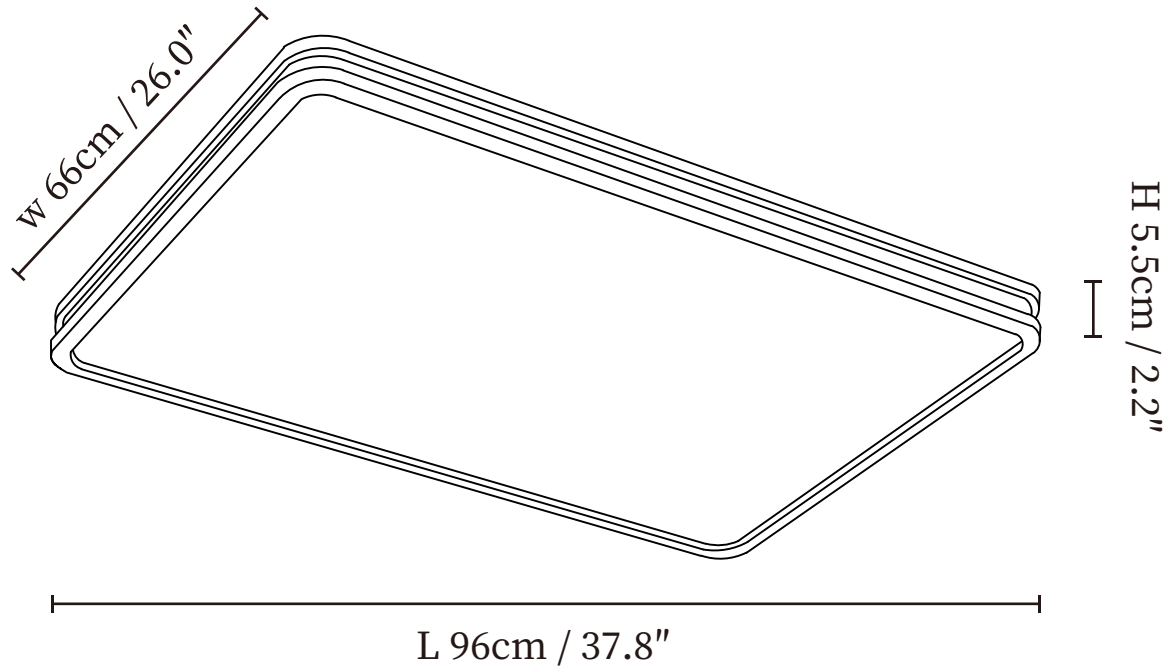

## SPECIFICATION DETAILS

\*For custom options, consult factory for details

Fixture Dimensions	D 19.7" x H 2.2"
Light source	Integrated LED
Wattage	~54W
Voltage	AC 110-240V
Dimming	Not supported
CRI(Ra)	90+CRI
Mounting	Hardwired.
LED Rated Life	30000 hours
Color Temperature	Warm Light (3000K), Neutral Light (4000K), Cool Light (6000K)
Control method	Compatible with common wall switches (not included)
Finishes	Walnut Wood, Wood Color
Shade Details	White.
Material	Metal, Wood, PVC

# SPECIFICATION SHEET

---

## SPECIFICATION DETAILS

\*For custom options, consult factory for details

Fixture Dimensions	L 19.7" x W19.7" x H 2.2"
Light source	Integrated LED
Wattage	~54W
Voltage	AC 110-240V
Dimming	Not supported
CRI(Ra)	90+CRI
Mounting	Hardwired.
LED Rated Life	30000 hours
Color Temperature	Warm Light (3000K), Neutral Light (4000K), Cool Light (6000K)
Control method	Compatible with common wall switches(not included)
Finishes	Walnut Wood Grain Hydroprinting.
Shade Details	White.
Material	Metal, Acrylic

## SPECIFICATION DETAILS

\*For custom options, consult factory for details

Fixture Dimensions	L 37.8" x W 26.0" x H 2.2"
Light source	Integrated LED
Wattage	~120W
Voltage	AC 110-240V
Dimming	Not supported
CRI(Ra)	90+CRI
Mounting	Hardwired.
LED Rated Life	30000 hours
Color Temperature	Warm Light (3000K), Neutral Light (4000K), Cool Light (6000K)
Control method	Compatible with common wall switches (not included)
Finishes	Walnut Wood Grain Hydroprinting.
Shade Details	White.
Material	Metal, Acrylic