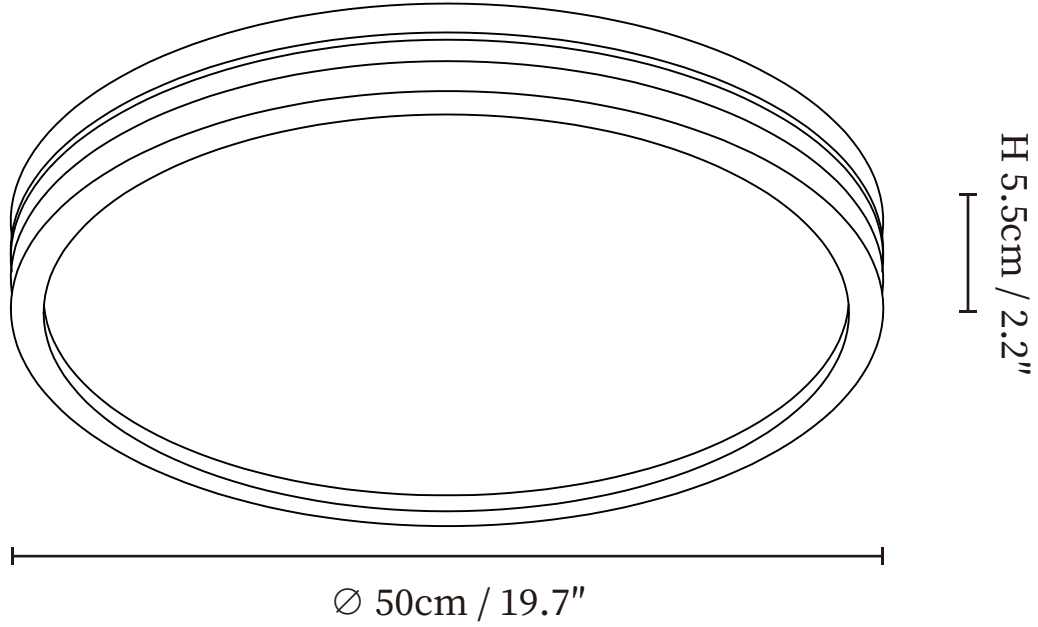

## SPECIFICATION DETAILS

\*For custom options, consult factory for details

Fixture Dimensions	D 19.7" x H 2.2"
Light source	Integrated LED
Wattage	~54W
Voltage	AC 110-240V
Dimming	Not supported
CRI(Ra)	90+CRI
Mounting	Hardwired.
LED Rated Life	30000 hours
Color Temperature	Warm Light (3000K), Neutral Light (4000K), Cool Light (6000K)
Control method	Compatible with common wall switches (not included)
Finishes	Walnut Wood, Wood Color
Shade Details	White.
Material	Metal, Wood, PVC

## SPECIFICATION DETAILS

\*For custom options, consult factory for details

Fixture Dimensions	L 19.7" x W19.7" x H 2.2"
Light source	Integrated LED
Wattage	~54W
Voltage	AC 110-240V
Dimming	Not supported
CRI(Ra)	90+CRI
Mounting	Hardwired.
LED Rated Life	30000 hours
Color Temperature	Warm Light (3000K), Neutral Light (4000K), Cool Light (6000K)
Control method	Compatible with common wall switches(not included)
Finishes	Walnut Wood Grain Hydroprinting.
Shade Details	White.
Material	Metal, Acrylic

## SPECIFICATION DETAILS

\*For custom options, consult factory for details

Fixture Dimensions	L 37.8" x W 26.0" x H 2.2"
Light source	Integrated LED
Wattage	~120W
Voltage	AC 110-240V
Dimming	Not supported
CRI(Ra)	90+CRI
Mounting	Hardwired.
LED Rated Life	30000 hours
Color Temperature	Warm Light (3000K), Neutral Light (4000K), Cool Light (6000K)
Control method	Compatible with common wall switches (not included)
Finishes	Walnut Wood Grain Hydroprinting.
Shade Details	White.
Material	Metal, Acrylic