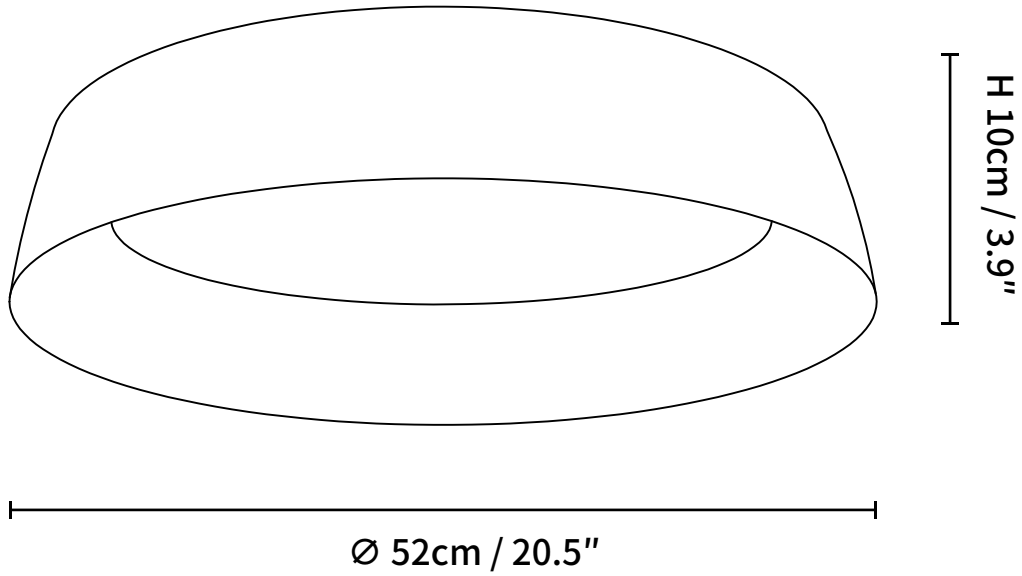

SPECIFICATION SHEET

SPECIFICATION DETAILS

*For custom options, consult factory for details

Fixture Dimensions	20.5" x H 3.9"
Light source	Integrated LED
Wattage	~48W
Voltage	AC 110-240V
Dimming	Not supported
CRI(Ra)	90+CRI
Mounting	Hardwired.
LED Rated Life	30000 hours
Color Temperature	Warm Light (3000K), Neutral Light (4000K), Cool Light (6000K)
Control method	Compatible with common wall switches(not included)
Finishes	Black, White, Walnut Wood Grain Hydroprinting
Shade Details	White.
Material	Metal, PVC