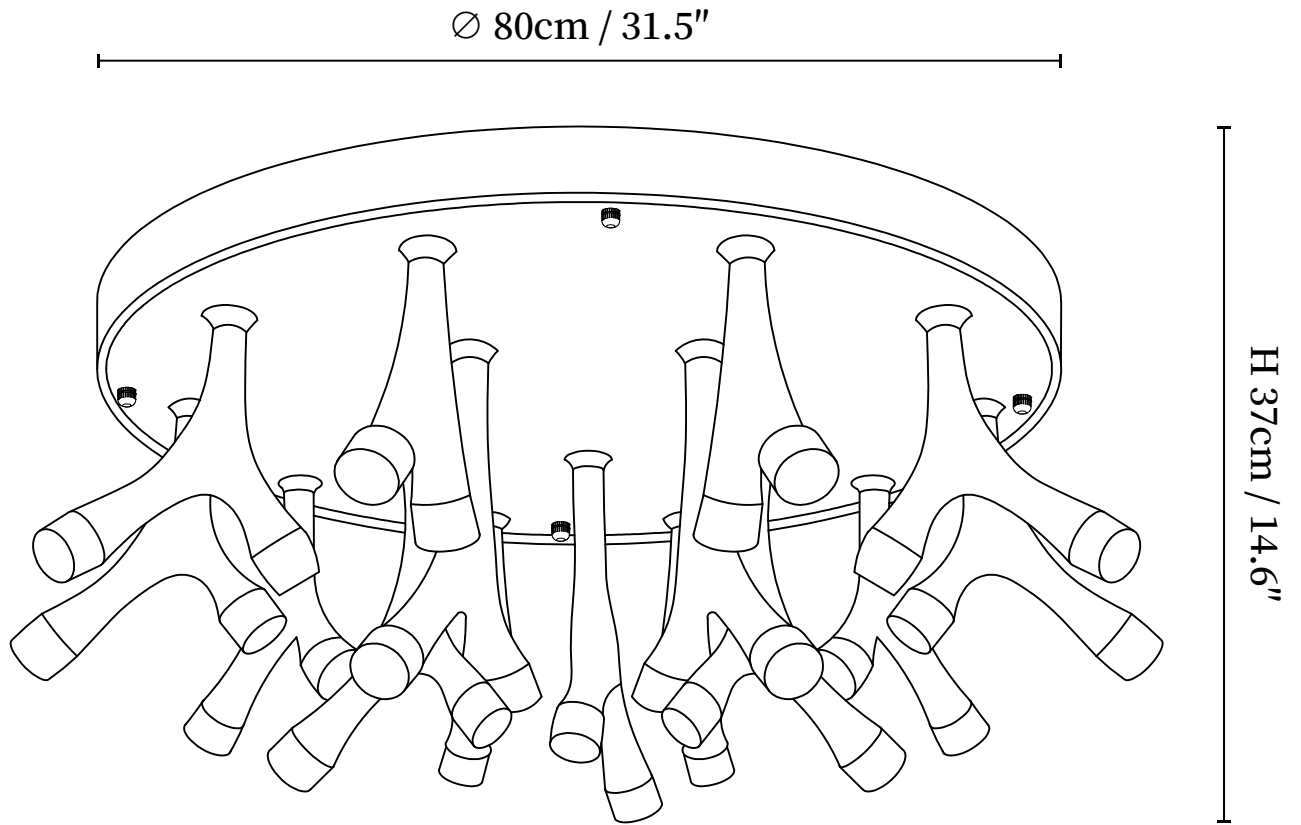

SPECIFICATION SHEET

SPECIFICATION DETAILS

*For custom options, consult factory for details

Fixture Dimensions	D 15.7" x W 11.8" (12 heads)
Light source	Integrated LED
Wattage	~24W
Voltage	AC 110-240V
Dimming	Not supported
CRI(Ra)	90+CRI
Mounting	Hardwired.
LED Rated Life	30000 hours
Color Temperature	Warm Light (3000K), Neutral Light (4000K), Cool Light (6000K)
Control method	Compatible with common wall switches (not included)
Finishes	Wood Color, Walnut Color.
Shade Details	White.
Material	Metal, Wood, Acrylic.

SPECIFICATION SHEET

SPECIFICATION DETAILS

*For custom options, consult factory for details

Fixture Dimensions	D 23.6" x W 14.6" (24 heads)
Light source	Integrated LED
Wattage	~48W
Voltage	AC 110-240V
Dimming	Not supported
CRI(Ra)	90+CRI
Mounting	Hardwired.
LED Rated Life	30000 hours
Color Temperature	Warm Light (3000K), Neutral Light (4000K), Cool Light (6000K)
Control method	Compatible with common wall switches(not included)
Finishes	Wood Color, Walnut Color.
Shade Details	White.
Material	Metal, Wood, Acrylic.

SPECIFICATION SHEET

SPECIFICATION DETAILS

*For custom options, consult factory for details

Fixture Dimensions	D 31.5" x W 14.6" (60 heads)
Light source	Integrated LED
Wattage	~60W
Voltage	AC 110-240V
Dimming	Not supported
CRI(Ra)	90+CRI
Mounting	Hardwired.
LED Rated Life	30000 hours
Color Temperature	Warm Light (3000K), Neutral Light (4000K), Cool Light (6000K)
Control method	Compatible with common wall switches(not included)
Finishes	Wood Color, Walnut Color.
Shade Details	White.
Material	Metal, Wood, Acrylic.