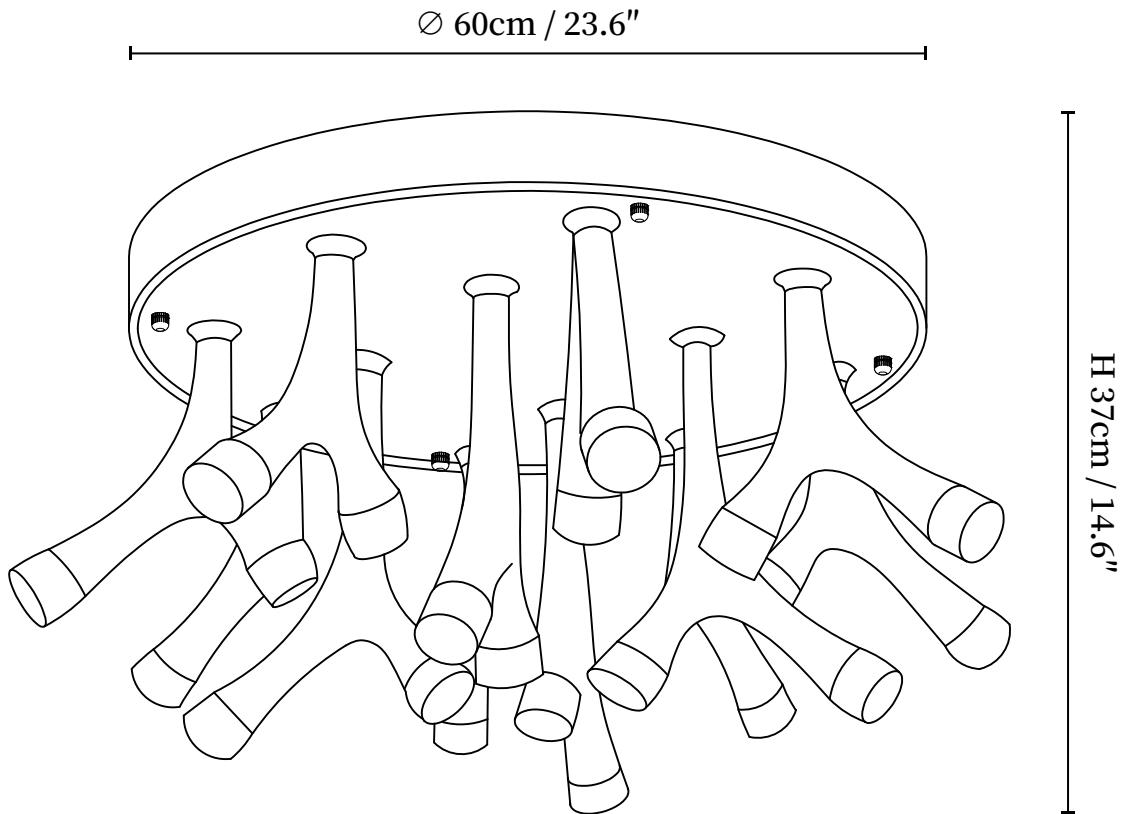

SPECIFICATION SHEET

SPECIFICATION DETAILS

*For custom options, consult factory for details

Fixture Dimensions	D 15.7" x W 11.8" (12 heads)
Light source	Integrated LED
Wattage	~24W
Voltage	AC 110-240V
Dimming	Not supported
CRI(Ra)	90+CRI
Mounting	Hardwired.
LED Rated Life	30000 hours
Color Temperature	Warm Light (3000K), Neutral Light (4000K), Cool Light (6000K)
Control method	Compatible with common wall switches (not included)
Finishes	Wood Color, Walnut Color.
Shade Details	White.
Material	Metal, Wood, Acrylic.

SPECIFICATION SHEET

SPECIFICATION DETAILS

*For custom options, consult factory for details

Fixture Dimensions	D 23.6" x W 14.6" (24 heads)
Light source	Integrated LED
Wattage	~48W
Voltage	AC 110-240V
Dimming	Not supported
CRI(Ra)	90+CRI
Mounting	Hardwired.
LED Rated Life	30000 hours
Color Temperature	Warm Light (3000K), Neutral Light (4000K), Cool Light (6000K)
Control method	Compatible with common wall switches(not included)
Finishes	Wood Color, Walnut Color.
Shade Details	White.
Material	Metal, Wood, Acrylic.

SPECIFICATION SHEET

SPECIFICATION DETAILS

*For custom options, consult factory for details

Fixture Dimensions	D 31.5" x W 14.6" (60 heads)
Light source	Integrated LED
Wattage	~60W
Voltage	AC 110-240V
Dimming	Not supported
CRI(Ra)	90+CRI
Mounting	Hardwired.
LED Rated Life	30000 hours
Color Temperature	Warm Light (3000K), Neutral Light (4000K), Cool Light (6000K)
Control method	Compatible with common wall switches(not included)
Finishes	Wood Color, Walnut Color.
Shade Details	White.
Material	Metal, Wood, Acrylic.