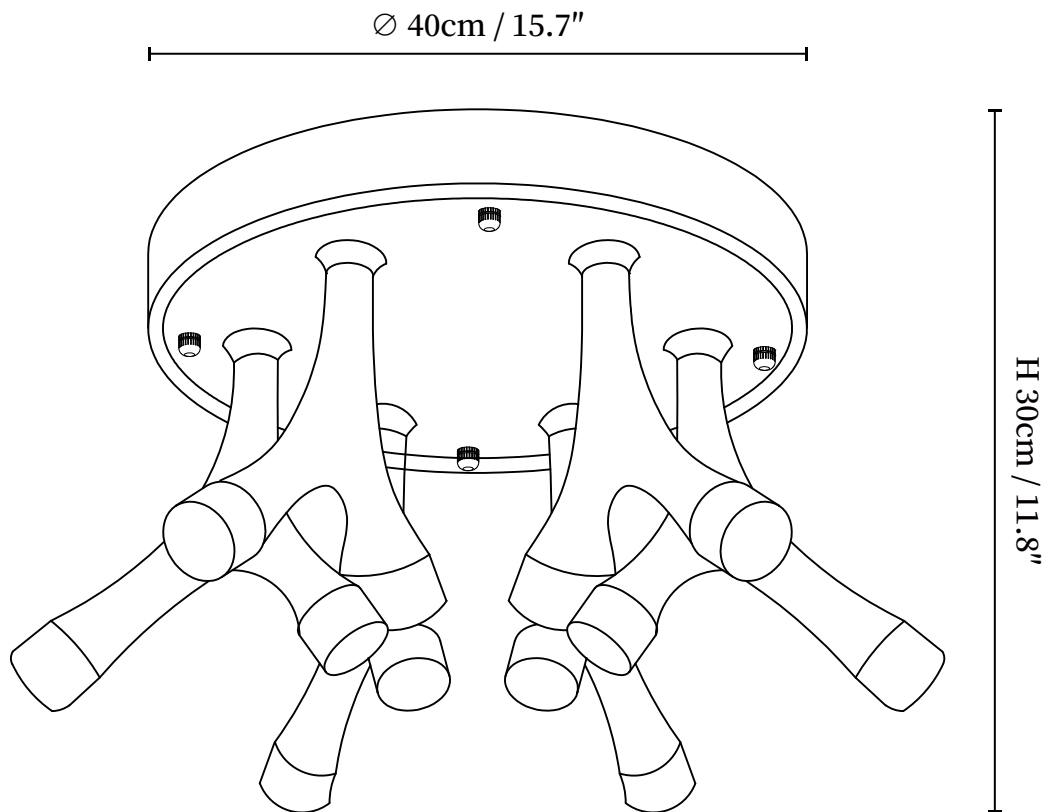

SPECIFICATION SHEET

SPECIFICATION DETAILS

*For custom options, consult factory for details

Fixture Dimensions	D 15.7" x W 11.8" (12 heads)
Light source	Integrated LED
Wattage	~24W
Voltage	AC 110-240V
Dimming	Not supported
CRI(Ra)	90+CRI
Mounting	Hardwired.
LED Rated Life	30000 hours
Color Temperature	Warm Light (3000K), Neutral Light (4000K), Cool Light (6000K)
Control method	Compatible with common wall switches (not included)
Finishes	Wood Color, Walnut Color.
Shade Details	White.
Material	Metal, Wood, Acrylic.

SPECIFICATION SHEET

SPECIFICATION DETAILS

*For custom options, consult factory for details

Fixture Dimensions	D 23.6" x W 14.6" (24 heads)
Light source	Integrated LED
Wattage	~48W
Voltage	AC 110-240V
Dimming	Not supported
CRI(Ra)	90+CRI
Mounting	Hardwired.
LED Rated Life	30000 hours
Color Temperature	Warm Light (3000K), Neutral Light (4000K), Cool Light (6000K)
Control method	Compatible with common wall switches(not included)
Finishes	Wood Color, Walnut Color.
Shade Details	White.
Material	Metal, Wood, Acrylic.

SPECIFICATION SHEET

SPECIFICATION DETAILS

*For custom options, consult factory for details

Fixture Dimensions	D 31.5" x W 14.6" (60 heads)
Light source	Integrated LED
Wattage	~60W
Voltage	AC 110-240V
Dimming	Not supported
CRI(Ra)	90+CRI
Mounting	Hardwired.
LED Rated Life	30000 hours
Color Temperature	Warm Light (3000K), Neutral Light (4000K), Cool Light (6000K)
Control method	Compatible with common wall switches(not included)
Finishes	Wood Color, Walnut Color.
Shade Details	White.
Material	Metal, Wood, Acrylic.