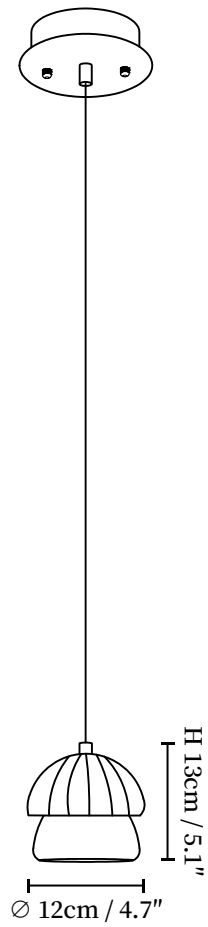

SPECIFICATION SHEET

SPECIFICATION DETAILS

*For custom options, consult factory for details

Fixture Dimensions	D 4.7" x H 5.1" (1 head)
Light source) Integrated LED
Wattage	Total power ~5 watts
Voltage	AC 110-240V
Dimming	Not supported
CRI(Ra)	90+CRI
Mounting	Hardwired.
LED Rated Life	50000 hours
Color Temperature	Warm Light (3000K), Neutral Light (4000K), Cool Light (6000K)
Control method	Compatible with common wall switches (not included)
Finishes	Wood Color, Walnut Color.
Shade Details	White.
Material	Metal, Wood, Acrylic.
Wire Length	The standard length of the cord is 59" (150 cm), the length is adjustable.

SPECIFICATION SHEET

SPECIFICATION DETAILS

*For custom options, consult factory for details

Fixture Dimensions	D 13" x H 37.4" (3 Heads)
Light source) Integrated LED
Wattage	Total power ~5 watts
Voltage	AC 110-240V
Dimming	Not supported
CRI(Ra)	90+CRI
Mounting	Hardwired.
LED Rated Life	50000 hours
Color Temperature	Warm Light (3000K), Neutral Light (4000K), Cool Light (6000K)
Control method	Compatible with common wall switches(not included)
Finishes	Wood Color, Walnut Color.
Shade Details	White.
Material	Metal, Wood, Acrylic.
Wire Length	The standard length of the cord is 59" (150 cm), the length is adjustable.

SPECIFICATION SHEET

SPECIFICATION DETAILS

*For custom options, consult factory for details

Fixture Dimensions	D 15.7" x H 37.4" (5)
Light source	Heads Integrated LED
Wattage	Total power ~5 watts
Voltage	AC 110-240V
Dimming	Not supported
CRI(Ra)	90+CRI
Mounting	Hardwired.
LED Rated Life	50000 hours
Color Temperature	Warm Light (3000K), Neutral Light (4000K), Cool Light (6000K)
Control method	Compatible with common wall switches(not included)
Finishes	Wood Color, Walnut Color.
Shade Details	White.
Material	Metal, Wood, Acrylic.
Wire Length	The standard length of the cord is 59" (150 cm), the length is adjustable.