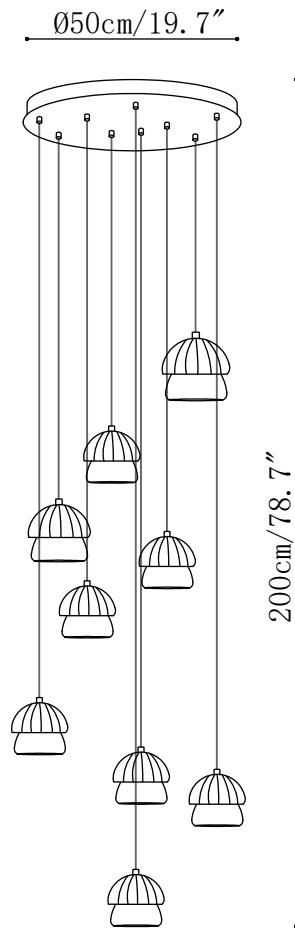

SPECIFICATION SHEET

SPECIFICATION DETAILS

*For custom options, consult factory for details

SUK

Fixture Dimensions	$\varnothing 19.7'' \times H 78.7''$ (9 Heads)
Light source	Integrated LED
Wattage	Total power ~5 watts
Voltage	AC 110-240V
Dimming	Not supported
CRI(Ra)	90+CRI
Mounting	Hardwired.
LED Rated Life	50000 hours
Color Temperature	Warm Light (3000K), Neutral Light (4000K), Cool Light (6000K)
Control method	Compatible with common wall switches (not included)
Finishes	Wood Color, Walnut Color.
Shade Details	White.
Material	Metal, Wood, Acrylic.
Wire Length	The standard length of the cord is 59" (150 cm), the length is adjustable.