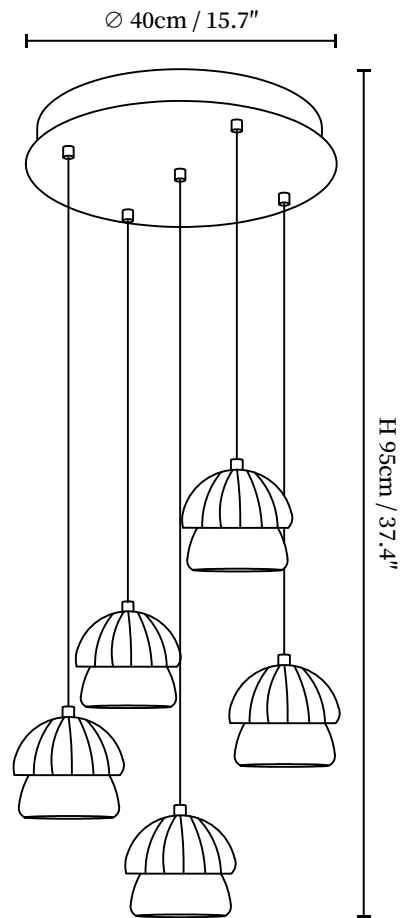

SPECIFICATION SHEET

SPECIFICATION DETAILS

*For custom options, consult factory for details

Fixture Dimensions	D 4.7" x H 5.1" (1 head)
Light source) Integrated LED
Wattage	Total power ~5 watts
Voltage	AC 110-240V
Dimming	Not supported
CRI(Ra)	90+CRI
Mounting	Hardwired.
LED Rated Life	50000 hours
Color Temperature	Warm Light (3000K), Neutral Light (4000K), Cool Light (6000K)
Control method	Compatible with common wall switches (not included)
Finishes	Wood Color, Walnut Color.
Shade Details	White.
Material	Metal, Wood, Acrylic.
Wire Length	The standard length of the cord is 59" (150 cm), the length is adjustable.

SPECIFICATION SHEET

SPECIFICATION DETAILS

*For custom options, consult factory for details

Fixture Dimensions	D 13" x H 37.4" (3 Heads)
Light source) Integrated LED
Wattage	Total power ~5 watts
Voltage	AC 110-240V
Dimming	Not supported
CRI(Ra)	90+CRI
Mounting	Hardwired.
LED Rated Life	50000 hours
Color Temperature	Warm Light (3000K), Neutral Light (4000K), Cool Light (6000K)
Control method	Compatible with common wall switches(not included)
Finishes	Wood Color, Walnut Color.
Shade Details	White.
Material	Metal, Wood, Acrylic.
Wire Length	The standard length of the cord is 59" (150 cm), the length is adjustable.

SPECIFICATION SHEET

SPECIFICATION DETAILS

*For custom options, consult factory for details

Fixture Dimensions	D 15.7" x H 37.4" (5)
Light source	Heads Integrated LED
Wattage	Total power ~5 watts
Voltage	AC 110-240V
Dimming	Not supported
CRI(Ra)	90+CRI
Mounting	Hardwired.
LED Rated Life	50000 hours
Color Temperature	Warm Light (3000K), Neutral Light (4000K), Cool Light (6000K)
Control method	Compatible with common wall switches(not included)
Finishes	Wood Color, Walnut Color.
Shade Details	White.
Material	Metal, Wood, Acrylic.
Wire Length	The standard length of the cord is 59" (150 cm), the length is adjustable.