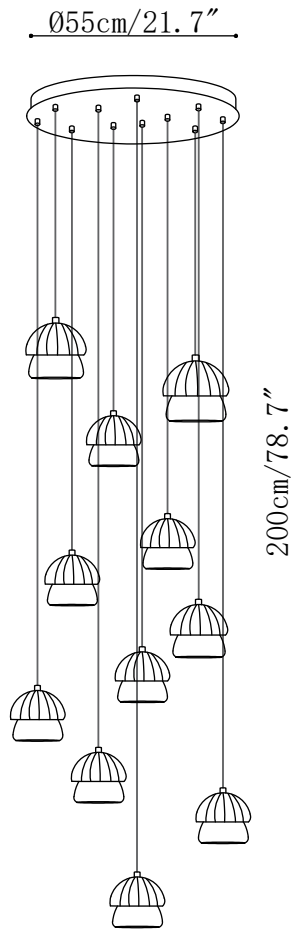

SPECIFICATION SHEET

SPECIFICATION DETAILS

*For custom options, consult factory for details

Fixture Dimensions	$\varnothing 21.7'' \times H 78.7''$ (11 Heads)
Light source	Integrated LED
Wattage	Total power ~5 watts
Voltage	AC 110-240V
Dimming	Not supported
CRI(Ra)	90+CRI
Mounting	Hardwired.
LED Rated Life	50000 hours
Color Temperature	Warm Light (3000K), Neutral Light (4000K), Cool Light (6000K)
Control method	Compatible with common wall switches (not included)
Finishes	Wood Color, Walnut Color.
Shade Details	White.
Material	Metal, Wood, Acrylic.
Wire Length	The standard length of the cord is 59" (150 cm), the length is adjustable.