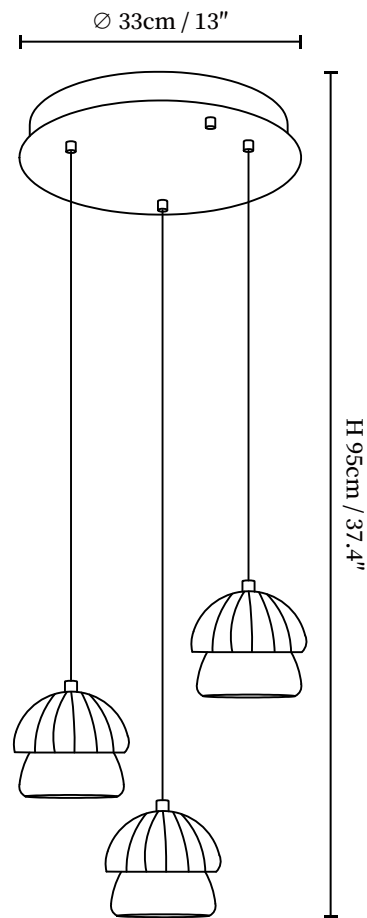

SPECIFICATION SHEET

SPECIFICATION DETAILS

*For custom options, consult factory for details

Fixture Dimensions	D 4.7" x H 5.1" (1 head)
Light source) Integrated LED
Wattage	Total power ~5 watts
Voltage	AC 110-240V
Dimming	Not supported
CRI(Ra)	90+CRI
Mounting	Hardwired.
LED Rated Life	50000 hours
Color Temperature	Warm Light (3000K), Neutral Light (4000K), Cool Light (6000K)
Control method	Compatible with common wall switches (not included)
Finishes	Wood Color, Walnut Color.
Shade Details	White.
Material	Metal, Wood, Acrylic.
Wire Length	The standard length of the cord is 59" (150 cm), the length is adjustable.

SPECIFICATION SHEET

SPECIFICATION DETAILS

*For custom options, consult factory for details

Fixture Dimensions	D 13" x H 37.4" (3 Heads)
Light source) Integrated LED
Wattage	Total power ~5 watts
Voltage	AC 110-240V
Dimming	Not supported
CRI(Ra)	90+CRI
Mounting	Hardwired.
LED Rated Life	50000 hours
Color Temperature	Warm Light (3000K), Neutral Light (4000K), Cool Light (6000K)
Control method	Compatible with common wall switches(not included)
Finishes	Wood Color, Walnut Color.
Shade Details	White.
Material	Metal, Wood, Acrylic.
Wire Length	The standard length of the cord is 59" (150 cm), the length is adjustable.

SPECIFICATION SHEET

SPECIFICATION DETAILS

*For custom options, consult factory for details

Fixture Dimensions	D 15.7" x H 37.4" (5)
Light source	Heads Integrated LED
Wattage	Total power ~5 watts
Voltage	AC 110-240V
Dimming	Not supported
CRI(Ra)	90+CRI
Mounting	Hardwired.
LED Rated Life	50000 hours
Color Temperature	Warm Light (3000K), Neutral Light (4000K), Cool Light (6000K)
Control method	Compatible with common wall switches(not included)
Finishes	Wood Color, Walnut Color.
Shade Details	White.
Material	Metal, Wood, Acrylic.
Wire Length	The standard length of the cord is 59" (150 cm), the length is adjustable.