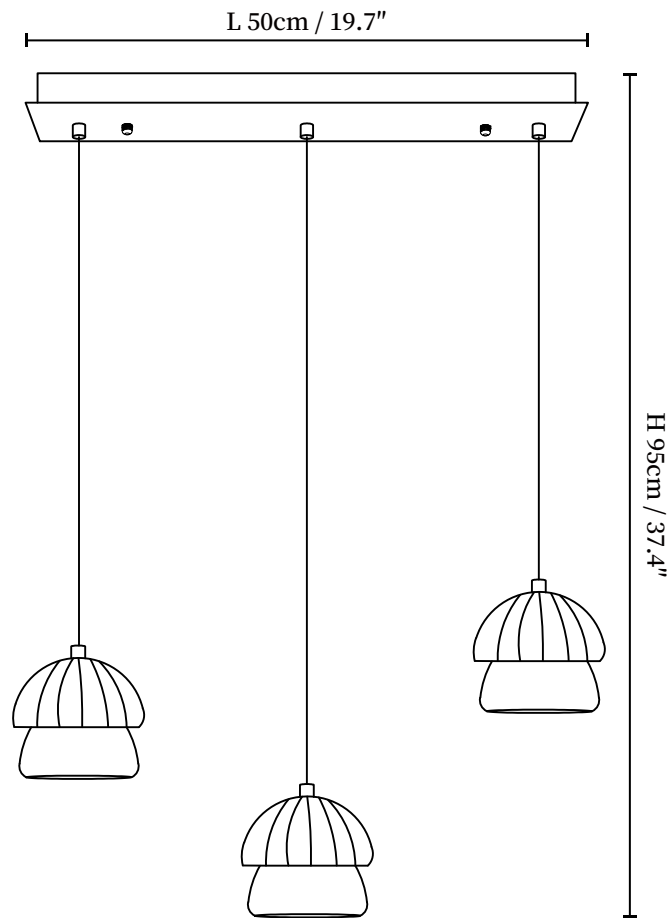

SPECIFICATION SHEET

SPECIFICATION DETAILS

*For custom options, consult factory for details

Fixture Dimensions	Ø 15.7" x H 59" (7Heads)
Light source	Integrated LED
Wattage	Total power ~5 watts
Voltage	AC 110-240V
Dimming	Not supported
CRI(Ra)	90+CRI
Mounting	Hardwired.
LED Rated Life	50000 hours
Color Temperature	Warm Light (3000K), Neutral Light (4000K), Cool Light (6000K)
Control method	Compatible with common wall switches(not included)
Finishes	Wood Color, Walnut Color.
Shade Details	White.
Material	Metal, Wood, Acrylic.
Wire Length	The standard length of the cord is 59" (150 cm), the length is adjustable.

SPECIFICATION SHEET

SPECIFICATION DETAILS

*For custom options, consult factory for details

Fixture Dimensions	$\text{Ø} 27.6'' \times \text{H} 86.6''$ (15 Heads)
Light source	Integrated LED
Wattage	Total power ~5 watts
Voltage	AC 110-240V
Dimming	Not supported
CRI(Ra)	90+CRI
Mounting	Hardwired.
LED Rated Life	50000 hours
Color Temperature	Warm Light (3000K), Neutral Light (4000K), Cool Light (6000K)
Control method	Compatible with common wall switches(not included)
Finishes	Wood Color, Walnut Color.
Shade Details	White.
Material	Metal, Wood, Acrylic.
Wire Length	The standard length of the cord is 59" (150 cm), the length is adjustable.

SPECIFICATION SHEET

SPECIFICATION DETAILS

*For custom options, consult factory for details

Fixture Dimensions	L 19.7" x H 37.4" (3 Heads)
Light source	Integrated LED
Wattage	Total power ~5 watts
Voltage	AC 110-240V
Dimming	Not supported
CRI(Ra)	90+CRI
Mounting	Hardwired.
LED Rated Life	50000 hours
Color Temperature	Warm Light (3000K), Neutral Light (4000K), Cool Light (6000K)
Control method	Compatible with common wall switches(not included)
Finishes	Wood Color, Walnut Color.
Shade Details	White.
Material	Metal, Wood, Acrylic.
Wire Length	The standard length of the cord is 59" (150 cm), the length is adjustable.