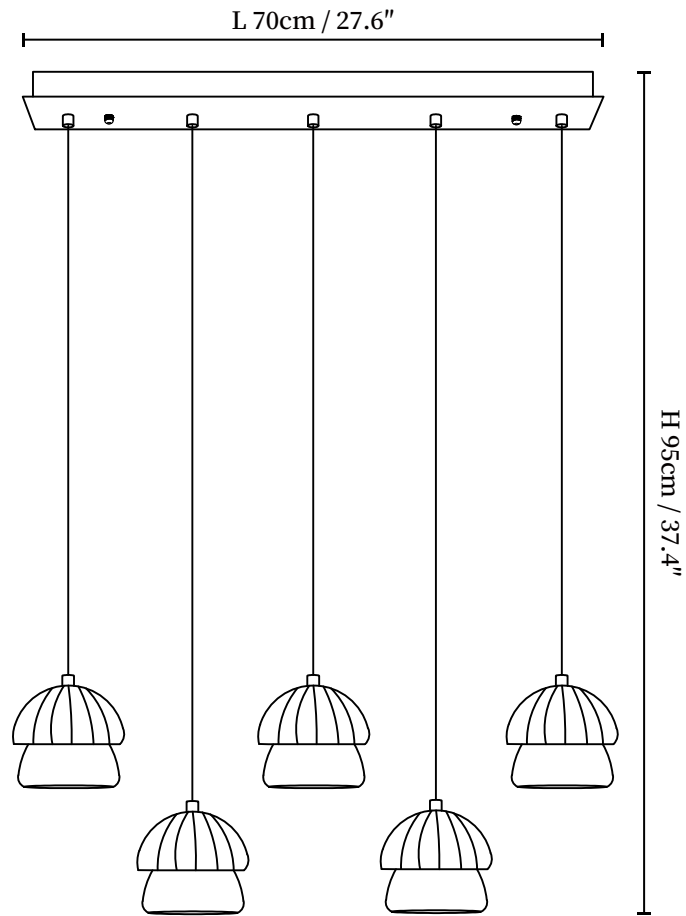

SPECIFICATION SHEET

SPECIFICATION DETAILS

*For custom options, consult factory for details

Fixture Dimensions	$\text{Ø} 27.6'' \times \text{H} 86.6''$ (15 Heads)
Light source	Integrated LED
Wattage	Total power ~5 watts
Voltage	AC 110-240V
Dimming	Not supported
CRI(Ra)	90+CRI
Mounting	Hardwired.
LED Rated Life	50000 hours
Color Temperature	Warm Light (3000K), Neutral Light (4000K), Cool Light (6000K)
Control method	Compatible with common wall switches(not included)
Finishes	Wood Color, Walnut Color.
Shade Details	White.
Material	Metal, Wood, Acrylic.
Wire Length	The standard length of the cord is 59" (150 cm), the length is adjustable.

SPECIFICATION SHEET

SPECIFICATION DETAILS

*For custom options, consult factory for details

Fixture Dimensions	L 19.7" x H 37.4" (3 Heads)
Light source	Integrated LED
Wattage	Total power ~5 watts
Voltage	AC 110-240V
Dimming	Not supported
CRI(Ra)	90+CRI
Mounting	Hardwired.
LED Rated Life	50000 hours
Color Temperature	Warm Light (3000K), Neutral Light (4000K), Cool Light (6000K)
Control method	Compatible with common wall switches(not included)
Finishes	Wood Color, Walnut Color.
Shade Details	White.
Material	Metal, Wood, Acrylic.
Wire Length	The standard length of the cord is 59" (150 cm), the length is adjustable.

SPECIFICATION SHEET

SPECIFICATION DETAILS

*For custom options, consult factory for details

Fixture Dimensions	L 27.6" x H 37.4" (5 Heads)
Light source	Integrated LED
Wattage	Total power ~5 watts
Voltage	AC 110-240V
Dimming	Not supported
CRI(Ra)	90+CRI
Mounting	Hardwired.
LED Rated Life	50000 hours
Color Temperature	Warm Light (3000K), Neutral Light (4000K), Cool Light (6000K)
Control method	Compatible with common wall switches(not included)
Finishes	Wood Color, Walnut Color.
Shade Details	White.
Material	Metal, Wood, Acrylic.
Wire Length	The standard length of the cord is 59" (150 cm), the length is adjustable.