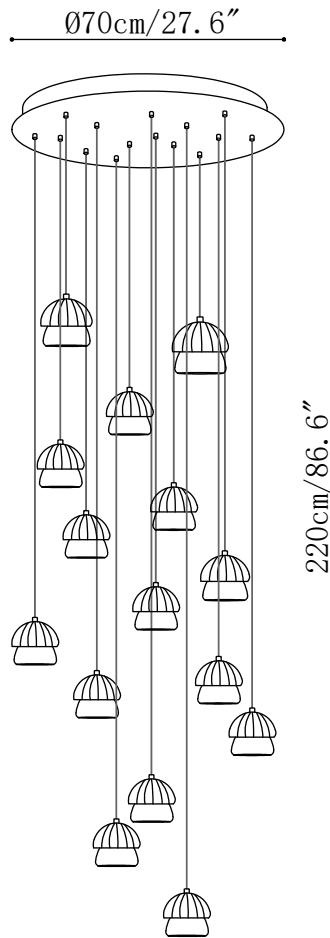

SPECIFICATION SHEET

SPECIFICATION DETAILS

*For custom options, consult factory for details

Fixture Dimensions	$\text{Ø} 27.6'' \times \text{H} 86.6''$ (15 Heads)
Light source	Integrated LED
Wattage	Total power ~5 watts
Voltage	AC 110-240V
Dimming	Not supported
CRI(Ra)	90+CRI
Mounting	Hardwired.
LED Rated Life	50000 hours
Color Temperature	Warm Light (3000K), Neutral Light (4000K), Cool Light (6000K)
Control method	Compatible with common wall switches(not included)
Finishes	Wood Color, Walnut Color.
Shade Details	White.
Material	Metal, Wood, Acrylic.
Wire Length	The standard length of the cord is 59" (150 cm), the length is adjustable.