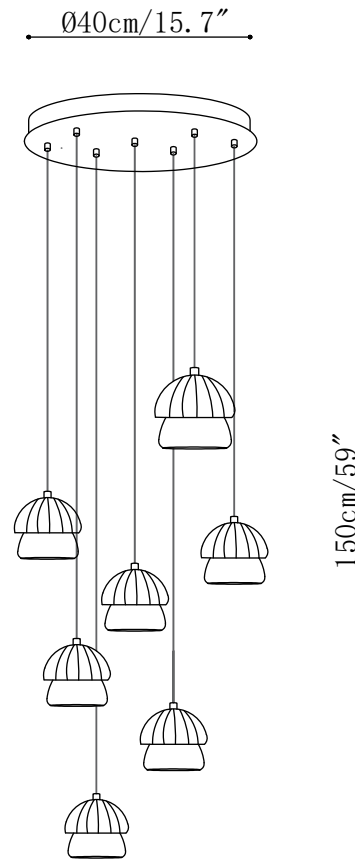

SPECIFICATION SHEET

SPECIFICATION DETAILS

*For custom options, consult factory for details

Fixture Dimensions	D 4.7" x H 5.1" (1 head)
Light source) Integrated LED
Wattage	Total power ~5 watts
Voltage	AC 110-240V
Dimming	Not supported
CRI(Ra)	90+CRI
Mounting	Hardwired.
LED Rated Life	50000 hours
Color Temperature	Warm Light (3000K), Neutral Light (4000K), Cool Light (6000K)
Control method	Compatible with common wall switches (not included)
Finishes	Wood Color, Walnut Color.
Shade Details	White.
Material	Metal, Wood, Acrylic.
Wire Length	The standard length of the cord is 59" (150 cm), the length is adjustable.

SPECIFICATION SHEET

SPECIFICATION DETAILS

*For custom options, consult factory for details

Fixture Dimensions	D 15.7" x H 37.4" (5)
Light source	Heads Integrated LED
Wattage	Total power ~5 watts
Voltage	AC 110-240V
Dimming	Not supported
CRI(Ra)	90+CRI
Mounting	Hardwired.
LED Rated Life	50000 hours
Color Temperature	Warm Light (3000K), Neutral Light (4000K), Cool Light (6000K)
Control method	Compatible with common wall switches(not included)
Finishes	Wood Color, Walnut Color.
Shade Details	White.
Material	Metal, Wood, Acrylic.
Wire Length	The standard length of the cord is 59" (150 cm), the length is adjustable.

SPECIFICATION SHEET

SPECIFICATION DETAILS

*For custom options, consult factory for details

Fixture Dimensions	Ø 15.7" x H 59" (7Heads)
Light source	Integrated LED
Wattage	Total power ~5 watts
Voltage	AC 110-240V
Dimming	Not supported
CRI(Ra)	90+CRI
Mounting	Hardwired.
LED Rated Life	50000 hours
Color Temperature	Warm Light (3000K), Neutral Light (4000K), Cool Light (6000K)
Control method	Compatible with common wall switches(not included)
Finishes	Wood Color, Walnut Color.
Shade Details	White.
Material	Metal, Wood, Acrylic.
Wire Length	The standard length of the cord is 59" (150 cm), the length is adjustable.