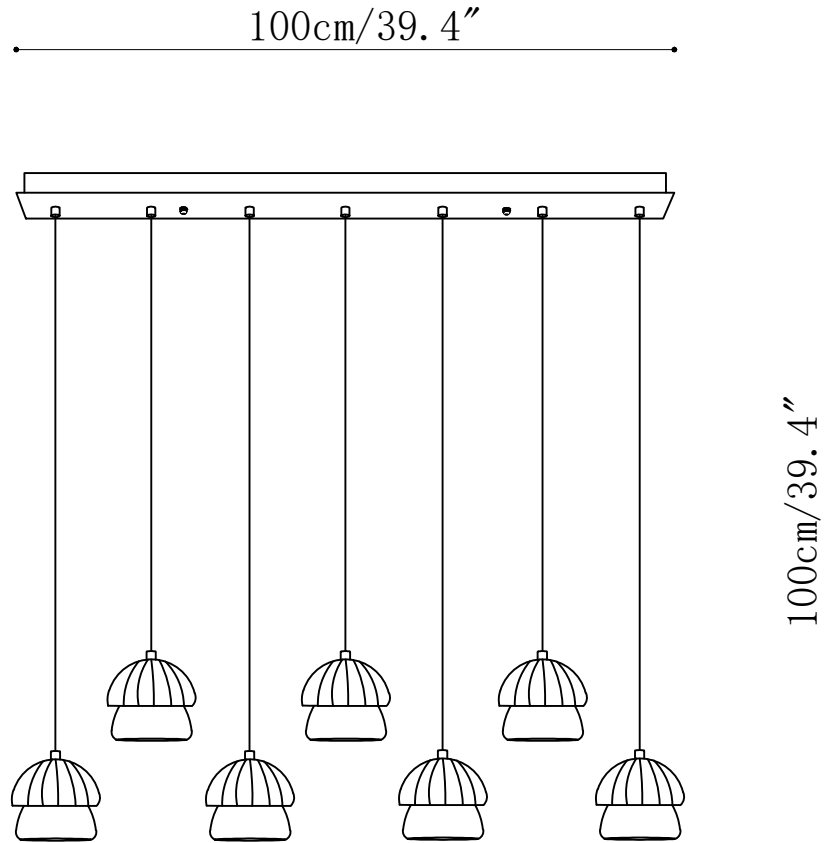

SPECIFICATION SHEET

SPECIFICATION DETAILS

*For custom options, consult factory for details

Fixture Dimensions	L 19.7" x H 37.4" (3 Heads)
Light source	Integrated LED
Wattage	Total power ~5 watts
Voltage	AC 110-240V
Dimming	Not supported
CRI(Ra)	90+CRI
Mounting	Hardwired.
LED Rated Life	50000 hours
Color Temperature	Warm Light (3000K), Neutral Light (4000K), Cool Light (6000K)
Control method	Compatible with common wall switches(not included)
Finishes	Wood Color, Walnut Color.
Shade Details	White.
Material	Metal, Wood, Acrylic.
Wire Length	The standard length of the cord is 59" (150 cm), the length is adjustable.

SPECIFICATION SHEET

SPECIFICATION DETAILS

*For custom options, consult factory for details

Fixture Dimensions	L 27.6" x H 37.4" (5 Heads)
Light source	Integrated LED
Wattage	Total power ~5 watts
Voltage	AC 110-240V
Dimming	Not supported
CRI(Ra)	90+CRI
Mounting	Hardwired.
LED Rated Life	50000 hours
Color Temperature	Warm Light (3000K), Neutral Light (4000K), Cool Light (6000K)
Control method	Compatible with common wall switches(not included)
Finishes	Wood Color, Walnut Color.
Shade Details	White.
Material	Metal, Wood, Acrylic.
Wire Length	The standard length of the cord is 59" (150 cm), the length is adjustable.

SPECIFICATION SHEET

SPECIFICATION DETAILS

*For custom options, consult factory for details

Fixture Dimensions	L 39.4" x H 39.4" (7 Heads)
Light source	Integrated LED
Wattage	Total power ~5 watts
Voltage	AC 110-240V
Dimming	Not supported
CRI(Ra)	90+CRI
Mounting	Hardwired.
LED Rated Life	50000 hours
Color Temperature	Warm Light (3000K), Neutral Light (4000K), Cool Light (6000K)
Control method	Compatible with common wall switches(not included)
Finishes	Wood Color, Walnut Color.
Shade Details	White.
Material	Metal, Wood, Acrylic.
Wire Length	The standard length of the cord is 59" (150 cm), the length is adjustable.