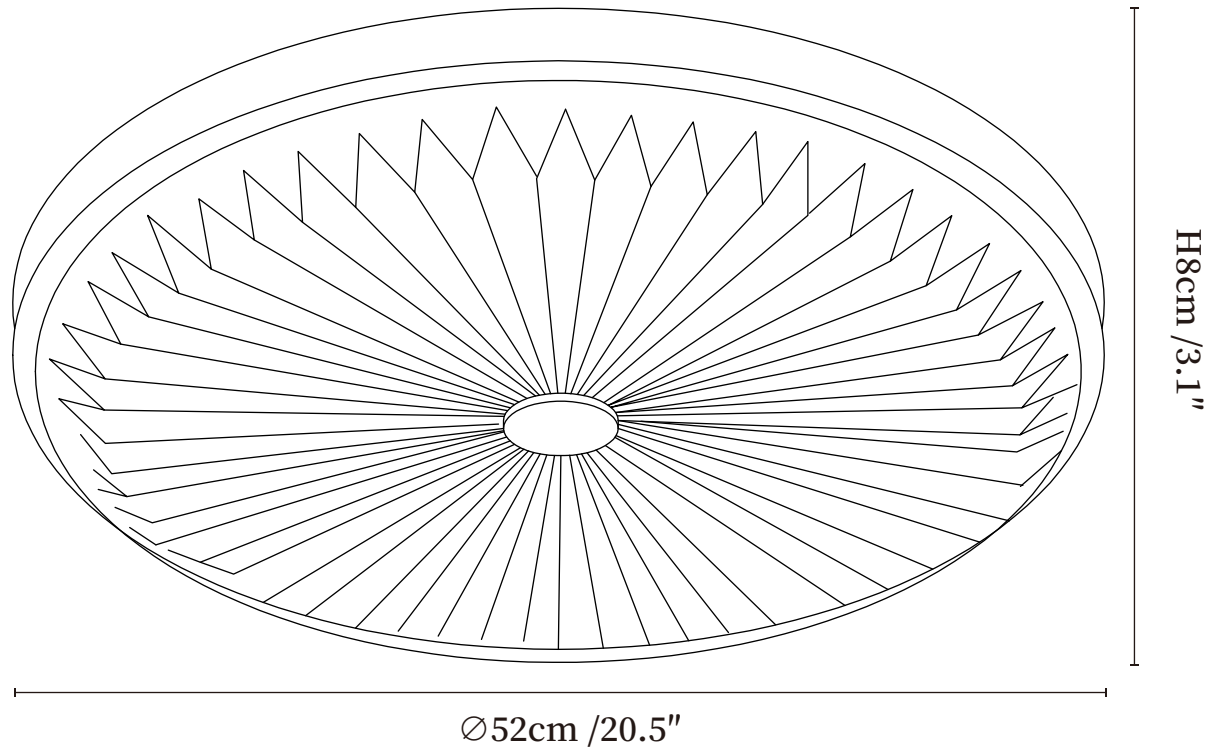

SPECIFICATION SHEET

SPECIFICATION DETAILS

*For custom options, consult factory for details

Fixture Dimensions	Ø 16.5" x H 3.1"
Light source	Integrated LED
Wattage	~42W
Voltage	AC 110-240V
Dimming	Not supported
CRI(Ra)	90+CRI
Mounting	Hardwired.
LED Rated Life	30000 hours
Color Temperature	Warm Light (3000K), Neutral Light (4000K), Cool Light (6000K)
Control method	Compatible with common wall switches(not included)
Finishes	Yellow Travertine.
Shade Details	White.
Material	Yellow Travertine, PC.

SPECIFICATION SHEET

SPECIFICATION DETAILS

*For custom options, consult factory for details

Fixture Dimensions	Ø 20.5" x H 3.1"
Light source	Integrated LED
Wattage	~52W
Voltage	AC 110-240V
Dimming	Not supported
CRI(Ra)	90+CRI
Mounting	Hardwired.
LED Rated Life	30000 hours
Color Temperature	Warm Light (3000K), Neutral Light (4000K), Cool Light (6000K)
Control method	Compatible with common wall switches(not included)
Finishes	Yellow Travertine.
Shade Details	White.
Material	Yellow Travertine, PC.