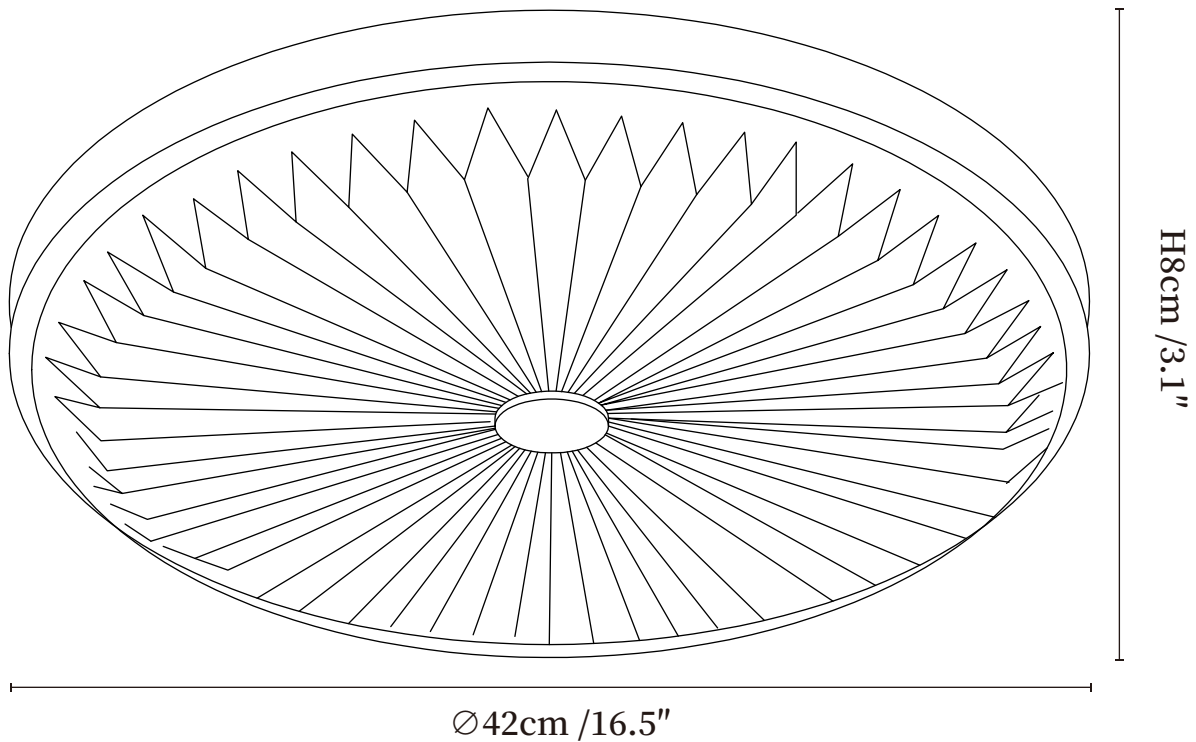

SPECIFICATION SHEET

SPECIFICATION DETAILS

*For custom options, consult factory for details

Fixture Dimensions	Ø 16.5" x H 3.1"
Light source	Integrated LED
Wattage	~42W
Voltage	AC 110-240V
Dimming	Not supported
CRI(Ra)	90+CRI
Mounting	Hardwired.
LED Rated Life	30000 hours
Color Temperature	Warm Light (3000K), Neutral Light (4000K), Cool Light (6000K)
Control method	Compatible with common wall switches(not included)
Finishes	Yellow Travertine.
Shade Details	White.
Material	Yellow Travertine, PC.

SPECIFICATION SHEET

SPECIFICATION DETAILS

*For custom options, consult factory for details

Fixture Dimensions	Ø 20.5" x H 3.1"
Light source	Integrated LED
Wattage	~52W
Voltage	AC 110-240V
Dimming	Not supported
CRI(Ra)	90+CRI
Mounting	Hardwired.
LED Rated Life	30000 hours
Color Temperature	Warm Light (3000K), Neutral Light (4000K), Cool Light (6000K)
Control method	Compatible with common wall switches(not included)
Finishes	Yellow Travertine.
Shade Details	White.
Material	Yellow Travertine, PC.