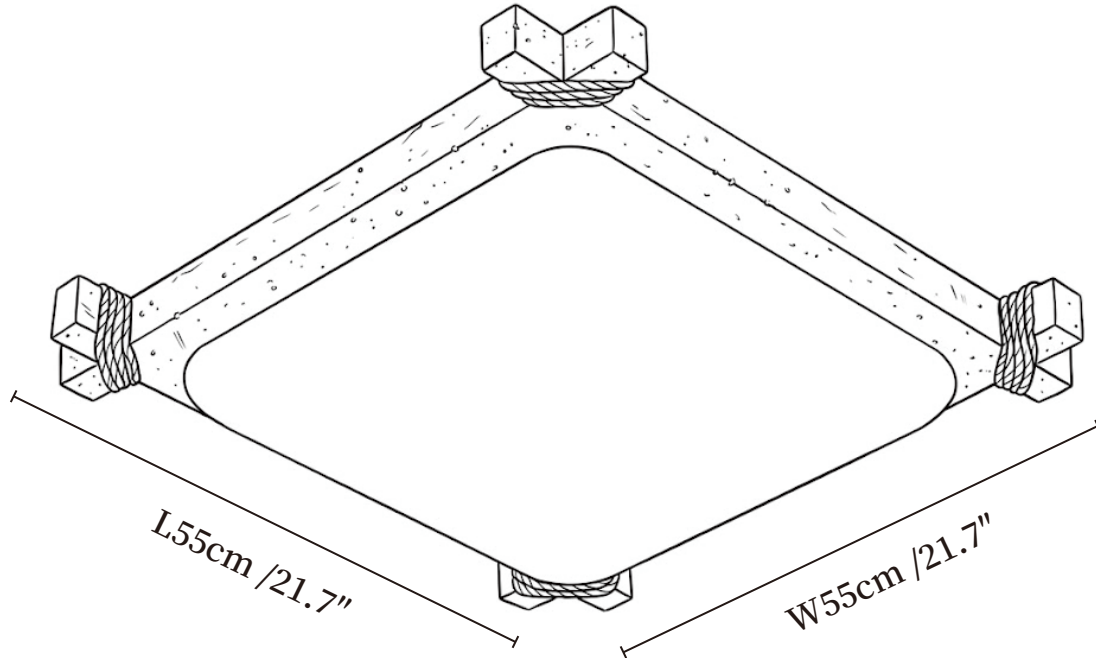

SPECIFICATION SHEET

SPECIFICATION DETAILS

*For custom options, consult factory for details

Fixture Dimensions	L 17.3" x W 17.3" L 21.7" x W 21.7"
Light source	Integrated LED
Wattage	~15W
Voltage	AC 110-240V
Dimming	Not supported
CRI(Ra)	90+CRI
Mounting	Hardwired.
LED Rated Life	30000 hours
Color Temperature	Warm Light (3000K), Neutral Light (4000K), Cool Light (6000K)
Control method	Compatible with common wall switches(not included)
Finishes	Yellow Travertine.
Shade Details	White.
Material	Metal, Yellow Travertine, Plastic.