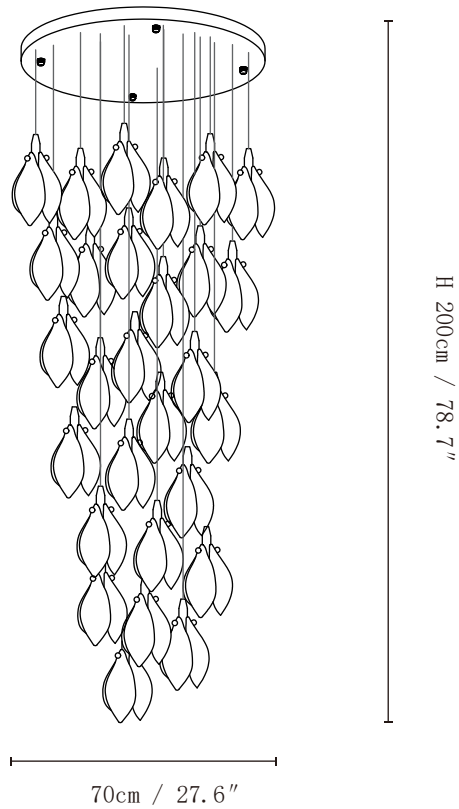

SPECIFICATION SHEET

SPECIFICATION DETAILS

*For custom options, consult factory for details

Fixture Dimensions	D 27.6" x H 78.7" (28heads)
Light source	G4 (bulb not included)
Wattage	~140W
Voltage	AC 110-240V
Mounting	Hardwired.
Dimming	Compatible with dimmable bulbs (bulb not included)
Control method	Compatible with common wall switches(not included)
Finishes	Gold
Shade Details	White
Material	Metal, Iron, Ceramics
Rod Length	The standard length of the suspended wire is 59" (150 cm) and the length is adjustable.