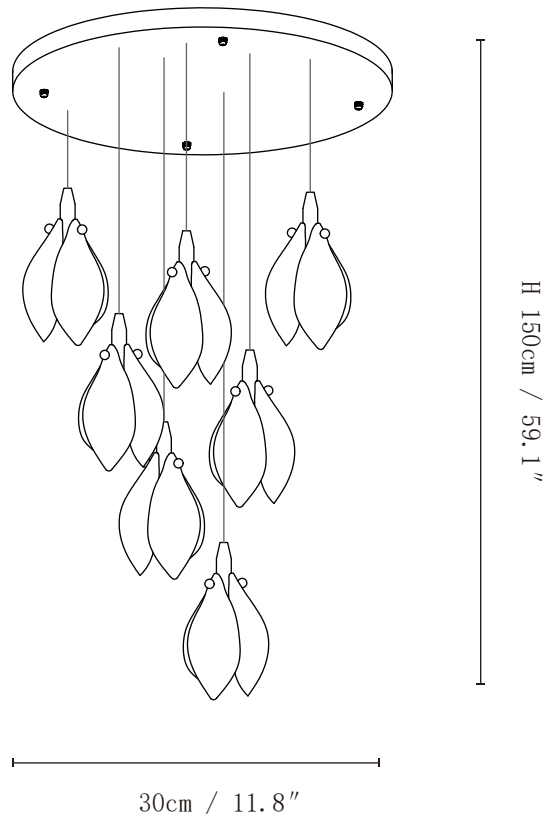

## SPECIFICATION DETAILS

\*For custom options, consult factory for details

Fixture Dimensions	D 11.8" x H 59.1" (7heads)
Light source	G4 (bulb not included)
Wattage	~35W
Voltage	AC 110-240V
Mounting	Hardwired.
Dimming	Compatible with dimmable bulbs (bulb not included)
Control method	Compatible with common wall switches(not included)
Finishes	Gold
Shade Details	White
Material	Metal, Iron, Ceramics
Rod Length	The standard length of the suspended wire is 59" (150 cm) and the length is adjustable.

## SPECIFICATION DETAILS

\*For custom options, consult factory for details

Fixture Dimensions	D 15.7" x H 59.1" (10heads)
Light source	G4 (bulb not included)
Wattage	~50W
Voltage	AC 110-240V
Mounting	Hardwired.
Dimming	Compatible with dimmable bulbs (bulb not included)
Control method	Compatible with common wall switches(not included)
Finishes	Gold
Shade Details	White
Material	Metal, Iron, Ceramics
Rod Length	The standard length of the suspended wire is 59" (150 cm) and the length is adjustable.