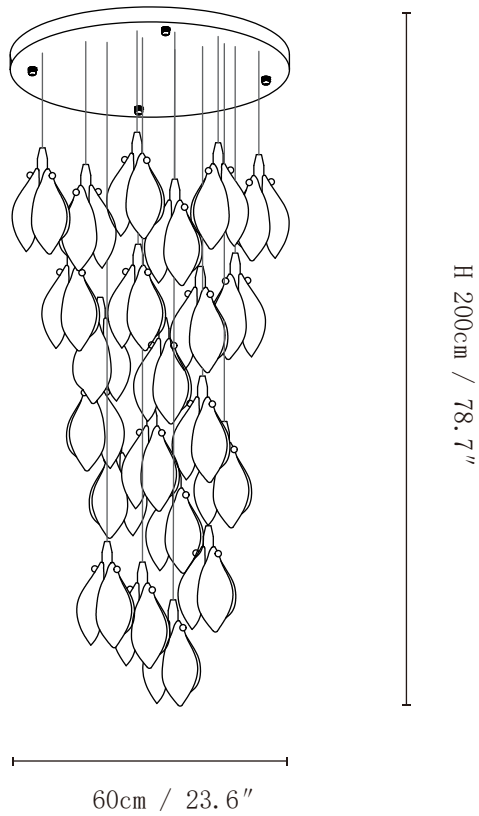

SPECIFICATION SHEET

SPECIFICATION DETAILS

*For custom options, consult factory for details

Fixture Dimensions	D 23.6" x H 78.7" (22heads)
Light source	G4 (bulb not included)
Wattage	~110W
Voltage	AC 110-240V
Mounting	Hardwired.
Dimming	Compatible with dimmable bulbs (bulb not included)
Control method	Compatible with common wall switches (not included)
Finishes	Gold
Shade Details	White
Material	Metal, Iron, Ceramics
Rod Length	The standard length of the suspended wire is 59" (150 cm) and the length is adjustable.