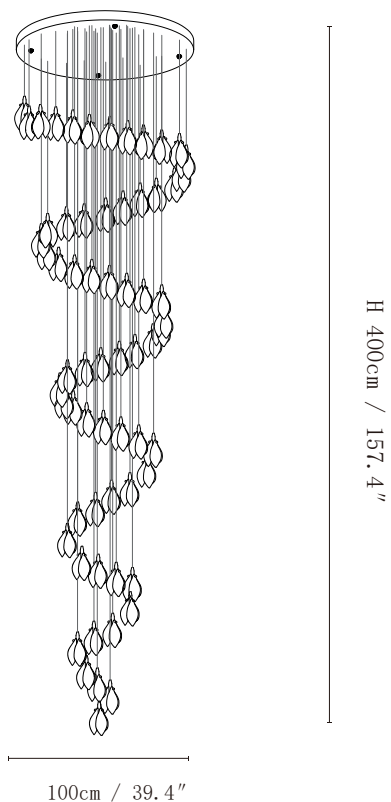

SPECIFICATION SHEET

SPECIFICATION DETAILS

*For custom options, consult factory for details

Fixture Dimensions	D 39.4" x H 157.4" (64heads)
Light source	G4 (bulb not included)
Wattage	~320W
Voltage	AC 110-240V
Mounting	Hardwired.
Dimming	Compatible with dimmable bulbs (bulb not included)
Control method	Compatible with common wall switches(not included)
Finishes	Gold
Shade Details	White
Material	Metal, Iron, Ceramics
Rod Length	The standard length of the suspended wire is 59" (150 cm) and the length is adjustable.