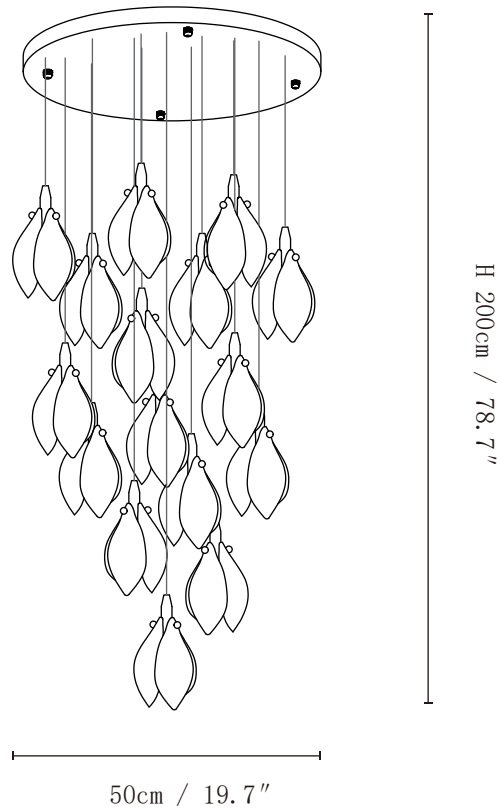

SPECIFICATION SHEET

SPECIFICATION DETAILS

*For custom options, consult factory for details

Fixture Dimensions	D 19.7" x H 78.7" (16heads)
Light source	G4 (bulb not included)
Wattage	~80W
Voltage	AC 110-240V
Mounting	Hardwired.
Dimming	Compatible with dimmable bulbs (bulb not included)
Control method	Compatible with common wall switches(not included)
Finishes	Gold
Shade Details	White
Material	Metal, Iron, Ceramics
Rod Length	The standard length of the suspended wire is 59" (150 cm) and the length is adjustable.