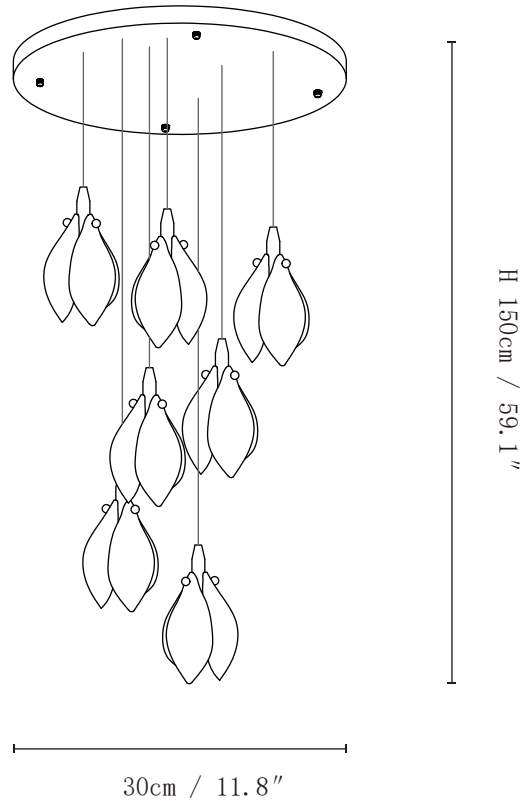

## SPECIFICATION DETAILS

\*For custom options, consult factory for details

Fixture Dimensions	D 11.8" x H 59.1" (7heads)
Light source	G4 (bulb not included)
Wattage	~35W
Voltage	AC 110-240V
Mounting	Hardwired.
Dimming	Compatible with dimmable bulbs (bulb not included)
Control method	Compatible with common wall switches(not included)
Finishes	Gold
Shade Details	White
Material	Metal, Iron, Ceramics
Rod Length	The standard length of the suspended wire is 59" (150 cm) and the length is adjustable.

## SPECIFICATION DETAILS

\*For custom options, consult factory for details

Fixture Dimensions	D 15.7" x H 59.1" (10heads)
Light source	G4 (bulb not included)
Wattage	~50W
Voltage	AC 110-240V
Mounting	Hardwired.
Dimming	Compatible with dimmable bulbs (bulb not included)
Control method	Compatible with common wall switches(not included)
Finishes	Gold
Shade Details	White
Material	Metal, Iron, Ceramics
Rod Length	The standard length of the suspended wire is 59" (150 cm) and the length is adjustable.