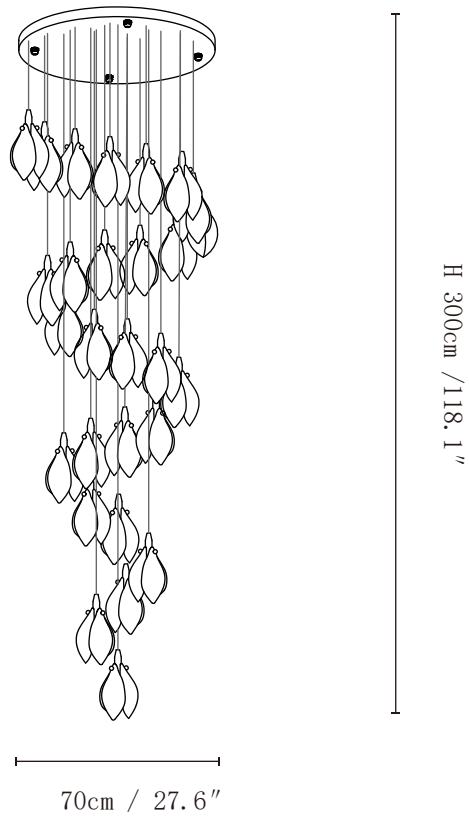

SPECIFICATION SHEET

SPECIFICATION DETAILS

*For custom options, consult factory for details

Fixture Dimensions	D 27.6" x H 118.1" (28heads)
Light source	G4 (bulb not included)
Wattage	~140W
Voltage	AC 110-240V
Mounting	Hardwired.
Dimming	Compatible with dimmable bulbs (bulb not included)
Control method	Compatible with common wall switches (not included)
Finishes	Gold
Shade Details	White
Material	Metal, Iron, Ceramics
Rod Length	The standard length of the suspended wire is 59" (150 cm) and the length is adjustable.