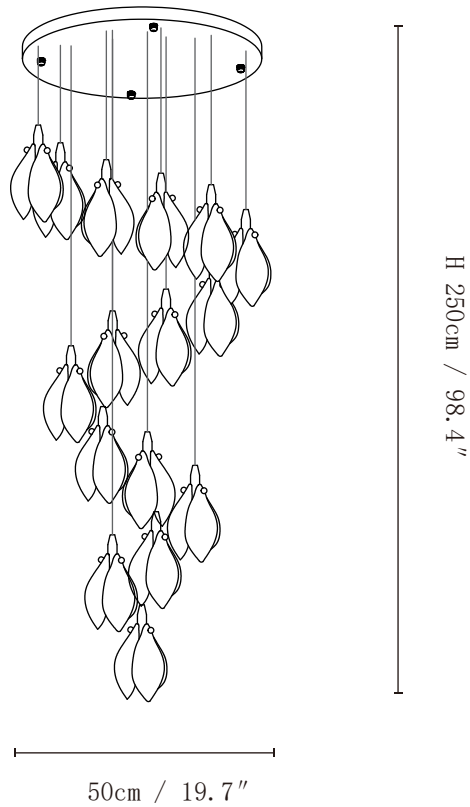

SPECIFICATION SHEET

SPECIFICATION DETAILS

*For custom options, consult factory for details

Fixture Dimensions	D 19.7" x H 98.4" (16heads)
Light source	G4 (bulb not included)
Wattage	~80W
Voltage	AC 110-240V
Mounting	Hardwired.
Dimming	Compatible with dimmable bulbs (bulb not included)
Control method	Compatible with common wall switches (not included)
Finishes	Gold
Shade Details	White
Material	Metal, Iron, Ceramics
Rod Length	The standard length of the suspended wire is 59" (150 cm) and the length is adjustable.