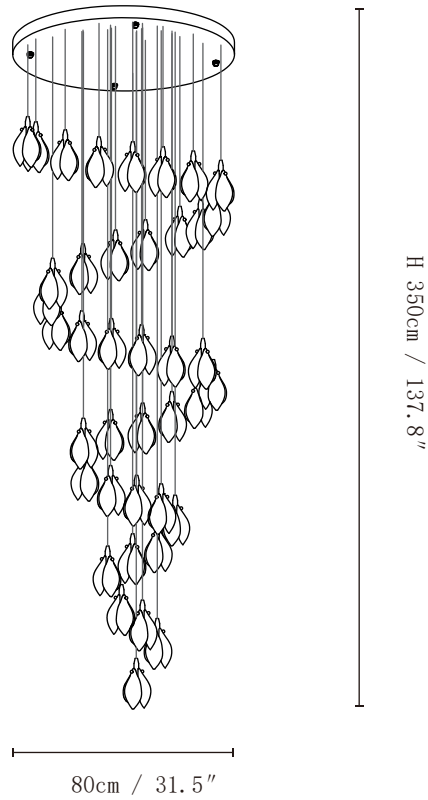

SPECIFICATION SHEET

SPECIFICATION DETAILS

*For custom options, consult factory for details

Fixture Dimensions	D 31.5" x H 137.8" (40heads)
Light source	G4 (bulb not included)
Wattage	~200W
Voltage	AC 110-240V
Mounting	Hardwired.
Dimming	Compatible with dimmable bulbs (bulb not included)
Control method	Compatible with common wall switches(not included)
Finishes	Gold
Shade Details	White
Material	Metal, Iron, Ceramics
Rod Length	The standard length of the suspended wire is 59" (150 cm) and the length is adjustable.