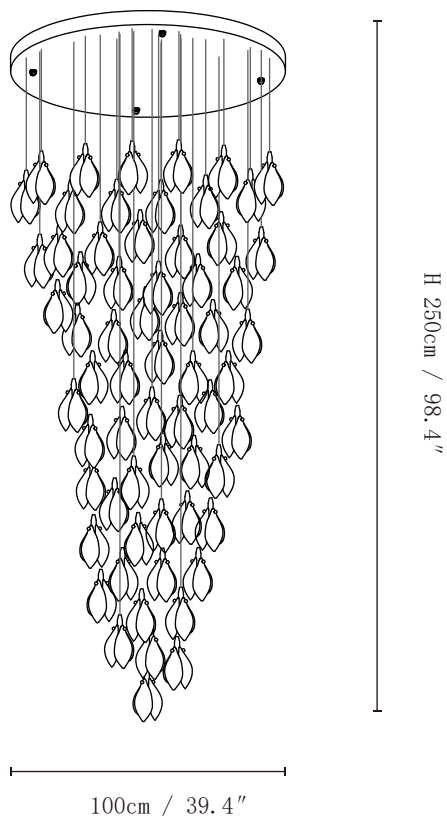

SPECIFICATION SHEET

SPECIFICATION DETAILS

*For custom options, consult factory for details

Fixture Dimensions	D 39.4" x H 98.4" (64heads)
Light source	G4 (bulb not included)
Wattage	~320W
Voltage	AC 110-240V
Mounting	Hardwired.
Dimming	Compatible with dimmable bulbs (bulb not included)
Control method	Compatible with common wall switches (not included)
Finishes	Gold
Shade Details	White
Material	Metal, Iron, Ceramics
Rod Length	The standard length of the suspended wire is 59" (150 cm) and the length is adjustable.