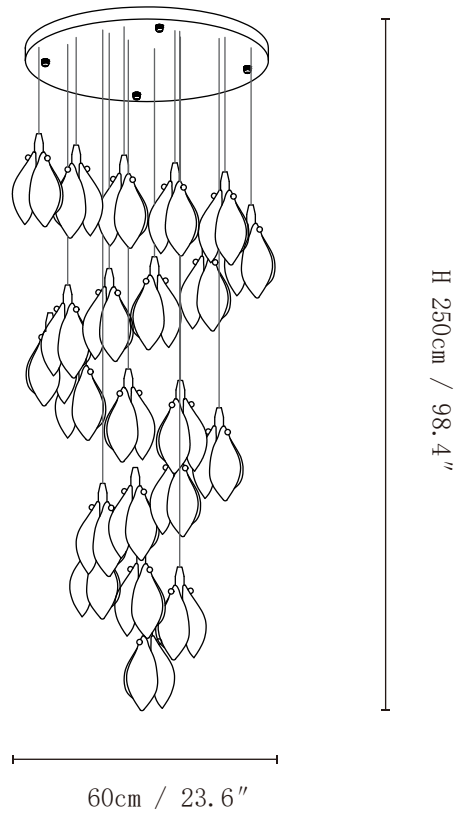

SPECIFICATION SHEET

SPECIFICATION DETAILS

*For custom options, consult factory for details

Fixture Dimensions	D 23.6" x H 98.4" (22heads)
Light source	G4 (bulb not included)
Wattage	~110W
Voltage	AC 110-240V
Mounting	Hardwired.
Dimming	Compatible with dimmable bulbs (bulb not included)
Control method	Compatible with common wall switches(not included)
Finishes	Gold
Shade Details	White
Material	Metal, Iron, Ceramics
Rod Length	The standard length of the suspended wire is 59" (150 cm) and the length is adjustable.