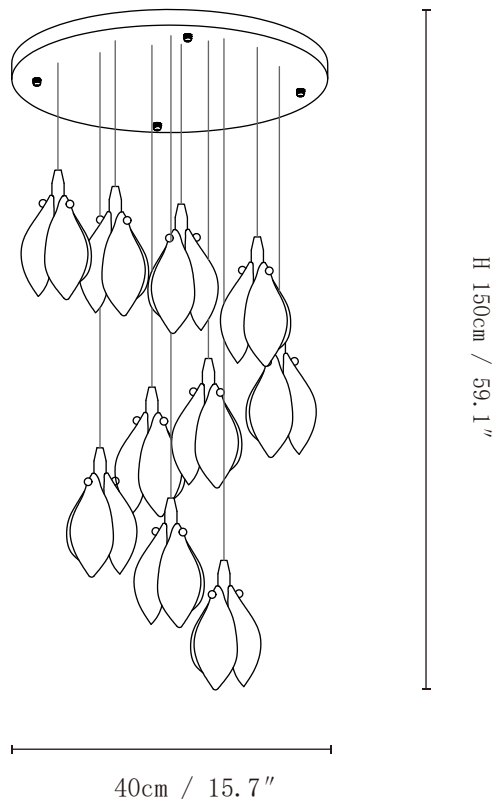

SPECIFICATION SHEET

SPECIFICATION DETAILS

*For custom options, consult factory for details

Fixture Dimensions	D 15.7" x H 59.1" (10heads)
Light source	G4 (bulb not included)
Wattage	~50W
Voltage	AC 110-240V
Mounting	Hardwired.
Dimming	Compatible with dimmable bulbs (bulb not included)
Control method	Compatible with common wall switches (not included)
Finishes	Gold
Shade Details	White
Material	Metal, Iron, Ceramics
Rod Length	The standard length of the suspended wire is 59" (150 cm) and the length is adjustable.