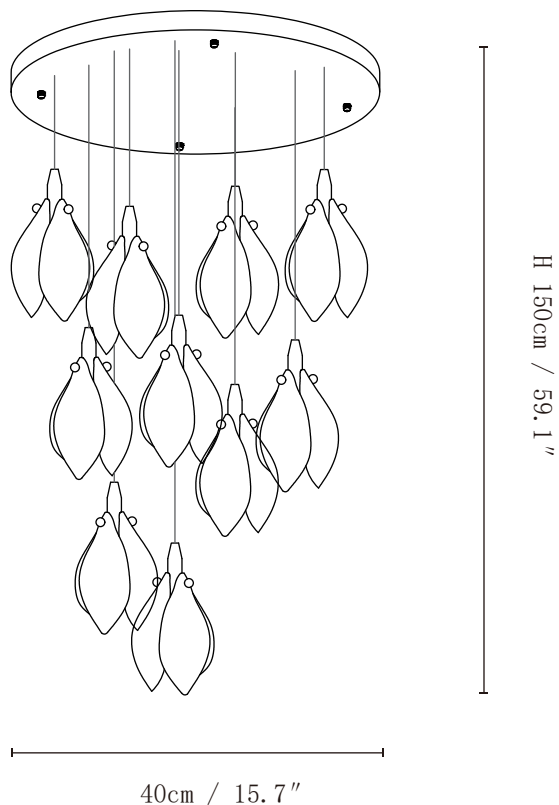

## SPECIFICATION DETAILS

\*For custom options, consult factory for details

Fixture Dimensions	D 11.8" x H 59.1" (7heads)
Light source	G4 (bulb not included)
Wattage	~35W
Voltage	AC 110-240V
Mounting	Hardwired.
Dimming	Compatible with dimmable bulbs (bulb not included)
Control method	Compatible with common wall switches(not included)
Finishes	Gold
Shade Details	White
Material	Metal, Iron, Ceramics
Rod Length	The standard length of the suspended wire is 59" (150 cm) and the length is adjustable.

## SPECIFICATION DETAILS

\*For custom options, consult factory for details

Fixture Dimensions	D 15.7" x H 59.1" (10heads)
Light source	G4 (bulb not included)
Wattage	~50W
Voltage	AC 110-240V
Mounting	Hardwired.
Dimming	Compatible with dimmable bulbs (bulb not included)
Control method	Compatible with common wall switches(not included)
Finishes	Gold
Shade Details	White
Material	Metal, Iron, Ceramics
Rod Length	The standard length of the suspended wire is 59" (150 cm) and the length is adjustable.