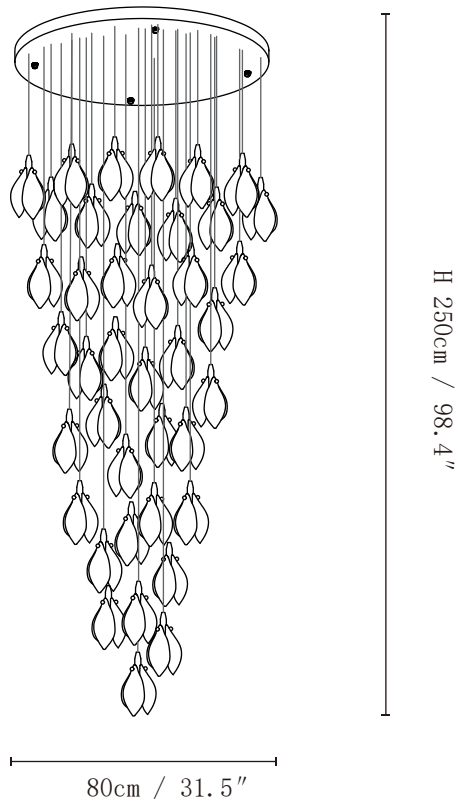

SPECIFICATION SHEET

SPECIFICATION DETAILS

*For custom options, consult factory for details

Fixture Dimensions	D 31.5" x H 98.4" (40heads)
Light source	G4 (bulb not included)
Wattage	~200W
Voltage	AC 110-240V
Mounting	Hardwired.
Dimming	Compatible with dimmable bulbs (bulb not included)
Control method	Compatible with common wall switches(not included)
Finishes	Gold
Shade Details	White
Material	Metal, Iron, Ceramics
Rod Length	The standard length of the suspended wire is 59" (150 cm) and the length is adjustable.