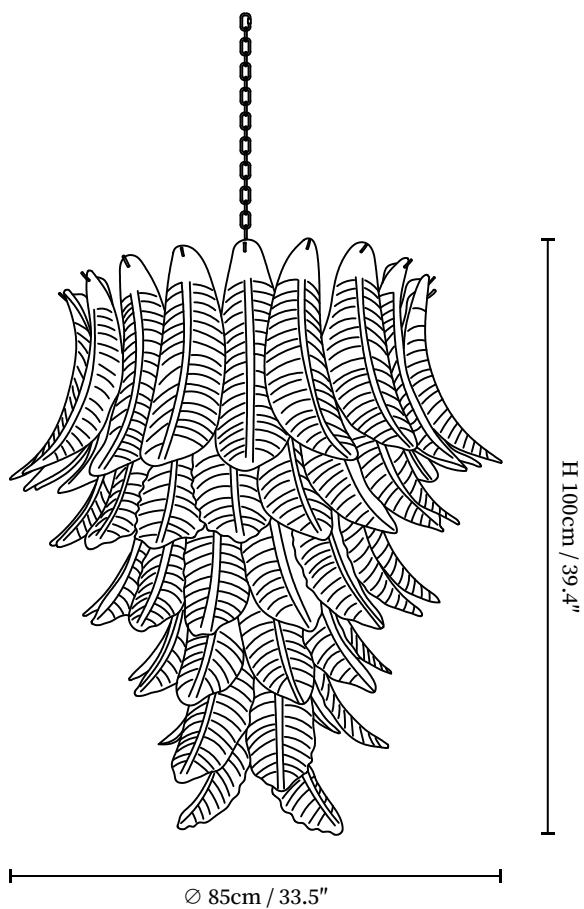

# SPECIFICATION SHEET

---

## SPECIFICATION DETAILS

\*For custom options, consult factory for details

<b>Fixture Dimensions</b>	D 33.5" x H 39.4"
<b>Light source</b>	E14 (bulb not included)
<b>Wattage</b>	MAX 15W incandescent bulb or LED equivalent.
<b>Voltage</b>	AC 110-240V
<b>Mounting</b>	Hardwired.
<b>Dimming</b>	Compatible with dimmable bulbs (bulb not included)
<b>Control method</b>	Compatible with common wall switches(not included)
<b>Finishes</b>	Nickel.
<b>Shade Details</b>	Pink Glass.
<b>Material</b>	Metal, Glass.
<b>Hanging Length</b>	Chain lengths range between 11.8", the length can be specified according to needs